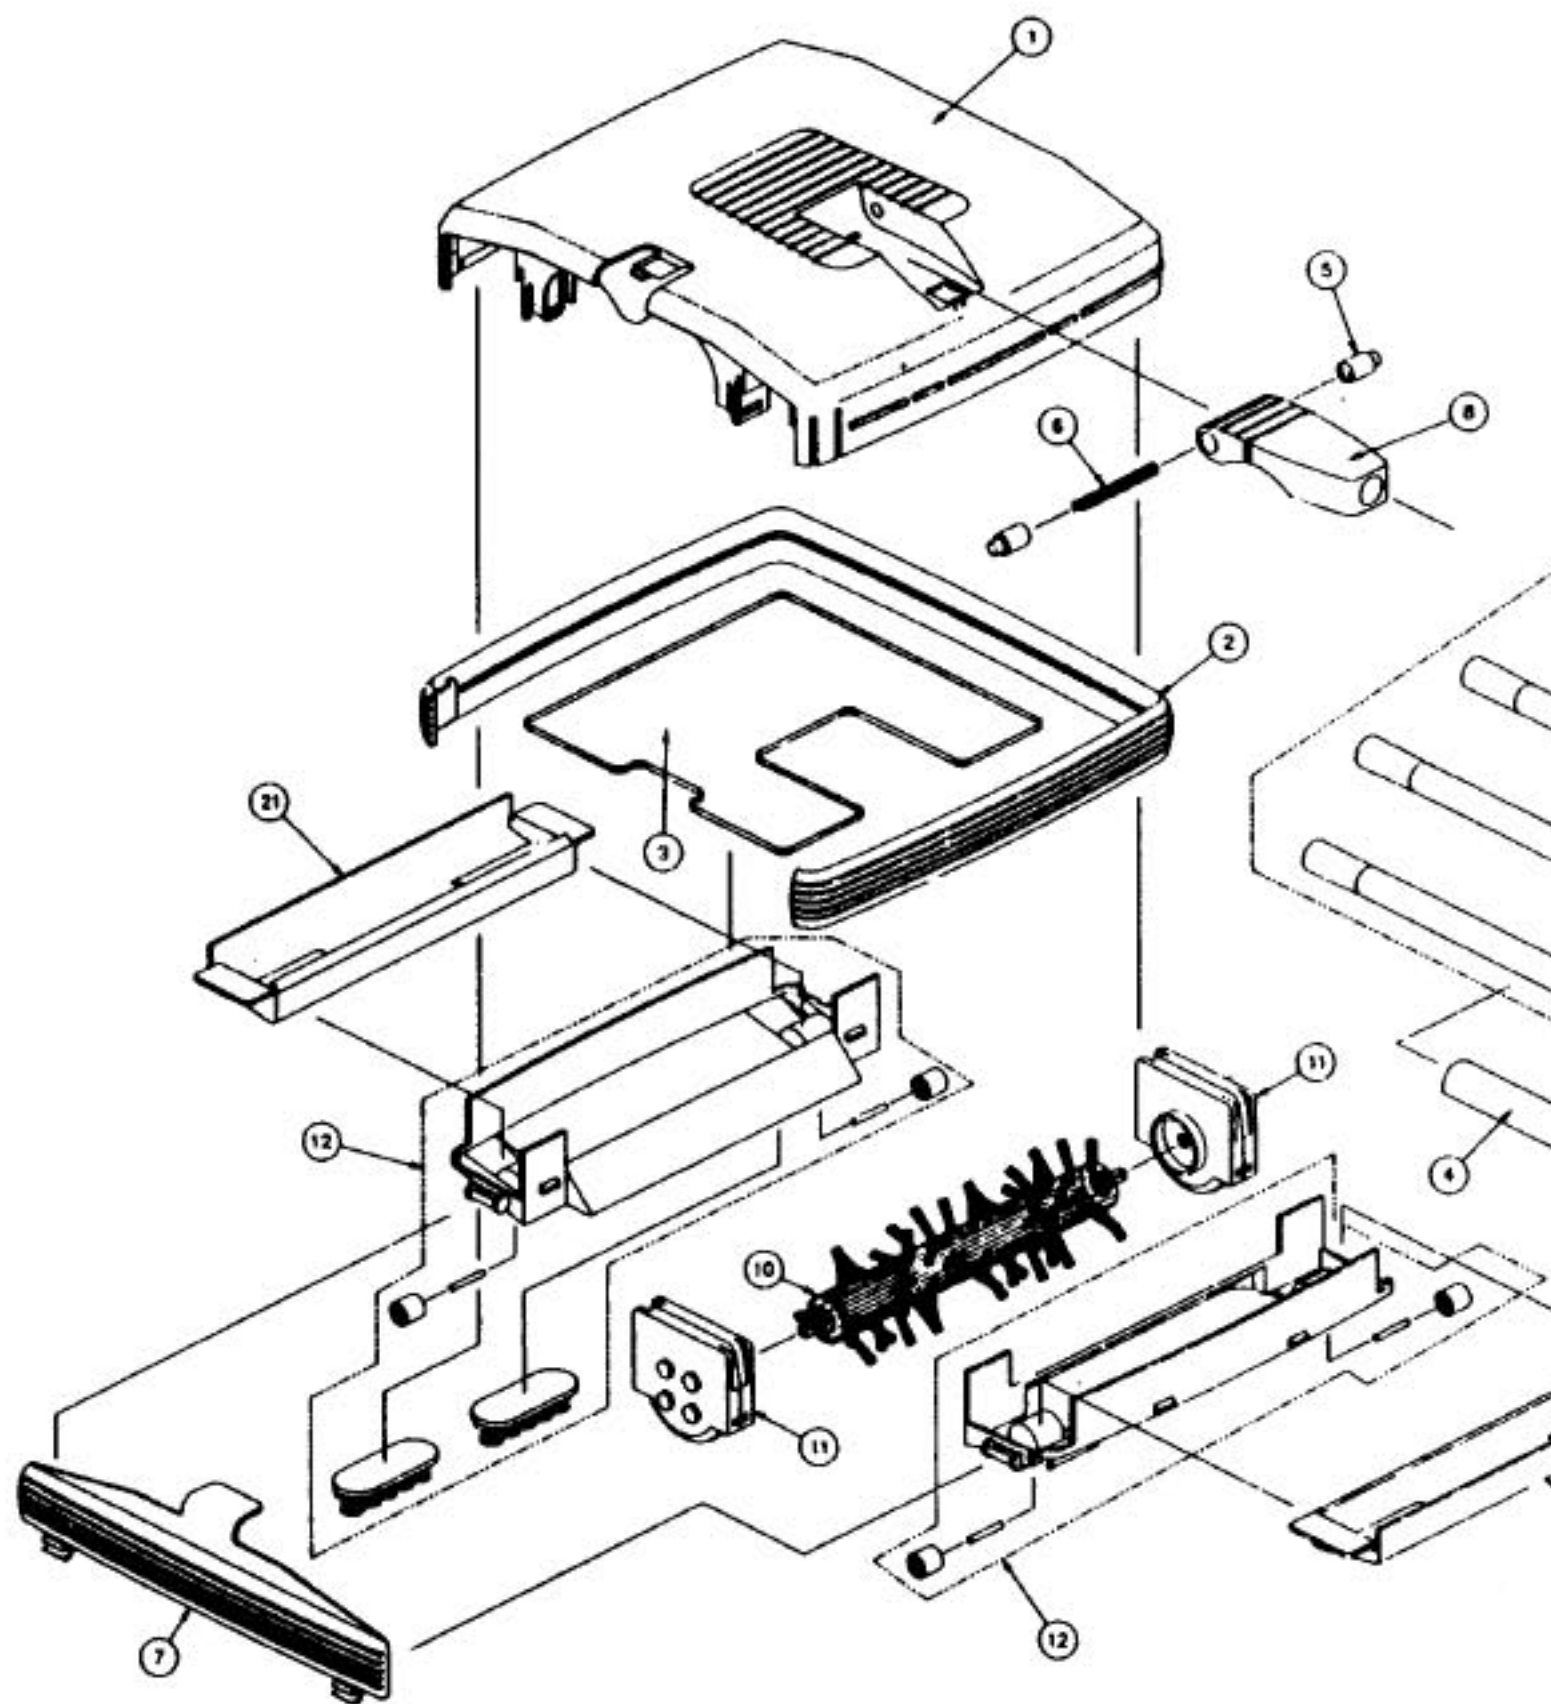

ROYAL

Models: M060, M061, M065, M070, M071, M080, M081, M085

1..... NLA..... Top Housing, M060
1..... R-0601003..... Top Housing, M070
1..... NLA..... Top Housing, M065
1..... NLA..... Top Housing, M061, M071

8..... R-060530..... Pivot
9..... NLA..... Grip
10..... R-060273..... Brush Roll
M070, M