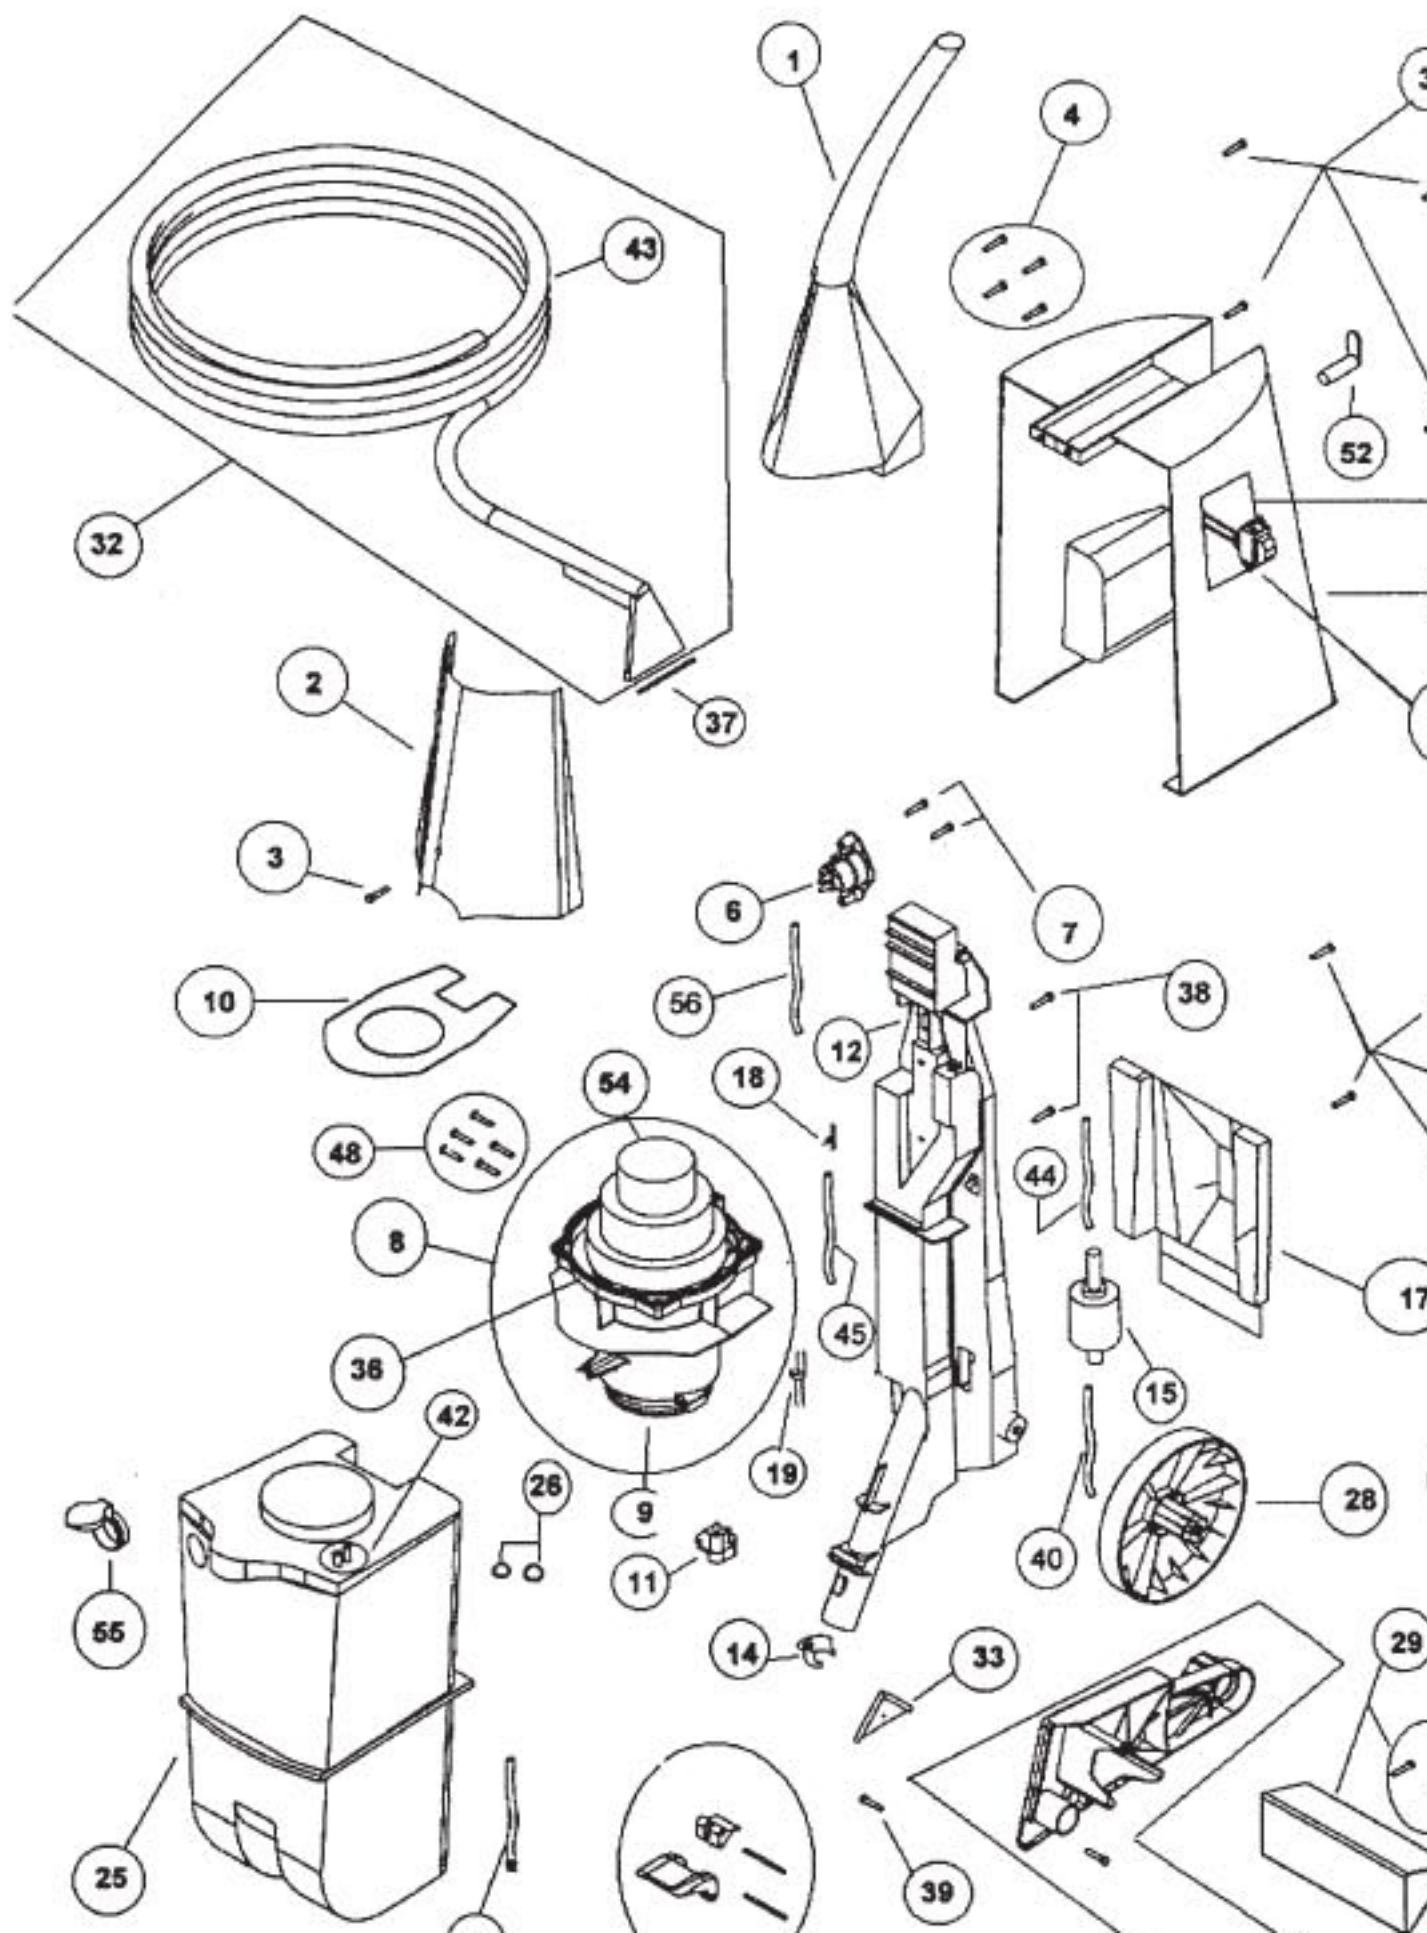

----- Manual continues below -----

REGINA

Models: RG415/RG427

Regina Steamer

REGINA

Models: RG415/RG427

Regina Steemer

1	RG-095307101	Handle Assy, 415	40	RG-5246002	Tube, pump
	RG-095307201	Handle Assy, 427	41	RG-095306801	Supply Tank
2	RG-095306401	Front Housing, black cherry, 415	42	RG-52042P20384	Port
	RG-095306501	Front Housing, bay berry, 427	43	RG-52361P10384	Hose, 8 ft
3	RG-030043801	Screw, fronthousing	44	RG-5245901	Tube, T-con
4	RG-030047601	Screw, handle to mainframe	45	RG-5245701	Tube, shamp
4	RG-030039015	Screw, handle	47	RG-030039015	Screw, pump
5	RG-095306201	Rear Housing, grey	48	RG-03819	Screw, body
6	RG-095310601	Bottle Docking Assy	50	RG-52961010384	Switch Plate
7	RG-030039015	Screw, bottle docking	52	RG-56948010384	Cord Dump
8	N/A	Motor & Seperator Assy, 415	55	RG-52927010384	Tank Cap
	N/A	Motor & Seperator Assy, 427	56	RG-52024P2	Tube Docking
9	RG-095256301	Body Seperator Only		RG-5302101	Gasket, pump
10	RG-5295101	Motor Baffle		RG-5263001	Pump Lead A
11	RG-52432P20327	Tank Block		RG-095276801	Connector "T"
12	RG-095305701	Mainframe Assy, w/ screws, grey		RG-030043202	Wire Butt Cor
13	RG-095307501	Lever Latch Assy, grey		RG-095250002	Packaged Fa
14	RG-52427P20419	Button, lock		RG-5267901	O-Ring
15	RG-095255301	Pump, w/nipple assembly		RG-5254301	Pinch Tube, u
17	RG-52417040384	Pump Cover, grey		RG-03729	Screw, tank b
18	RG-52436P1	Connector "T"		RG-030043401	Screw, groun
19	RG-5251001	Check Valve		RG-03754	Screw, front
20	RG-5251101	Tube, check valve		RG-52716020327	Spray Tip, up
21	RG-095254401	Power Cord Assembly		RG-52424P20419	Trigger, upho
23	RG-52364P2	Switch		RG-5254201	Spring, upho
24	RG-030041401	Strain Relief, square		RG-5249801	Tube, supply
25	RG-095306901	Tank Assembly		RG-095307601	Hand Held T
26	RG-5267701	Port Seals		RG-030040401	Cable Tie
27	RG-095307401	Strut Package, left & right		RG-52367P2	Upholstery C
28	RG-52421P100384	Wheel		RG-03749	Screw, interl
29	RG-52433P1-0384	Tie Bar Strut, grey		RG-52930010384	Interlock
30	RG-52412020384	Mainframe Stand, grey		RG-5293501	Wire Harnes
31	RG-095292201	Floor Nozzle Assembly		RG-5293601	Wire Harnes
32	N/A	Upholstery Nozzle Assy, w/ hose		RG-5297101	Label, amp, f
33	RG-095305801	Nipple Quick Connect, w/ o-ring		RG-A9524	Shampoo, st
34	RG-52385P10327	Floor Brush		RG-125MC	Upholstery, 2
35	RG-030039015	Screw, rear housing to frame		RG-131MC	Spot & Stain,
36	RG-05369-0029	Gasket, body separator		RG-132MC	Value Pack
37	RG-52384P1-0327	Upholstery Brush			
38	RG-03754	Screw, body separator to frame			
39	RG-030039015	Screw, nipple quick connect			