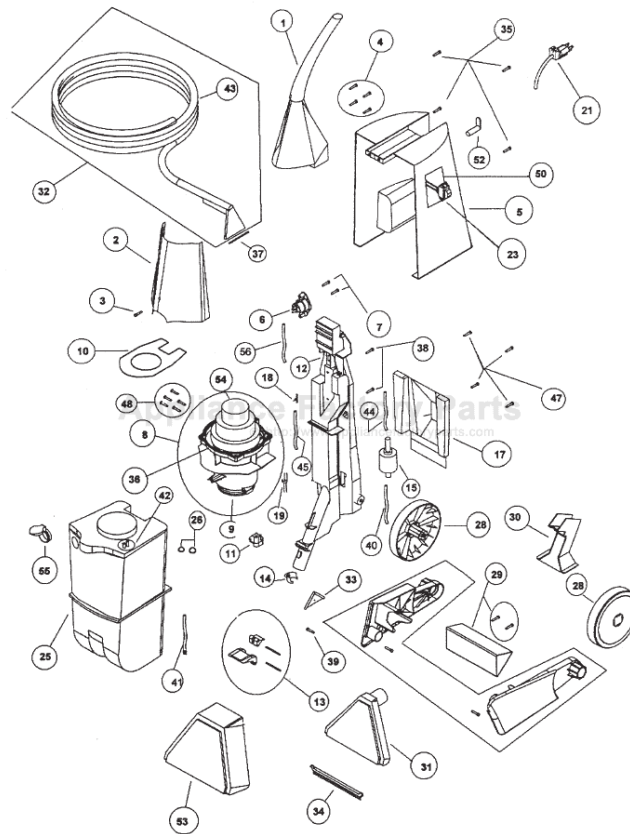

[Find Your Regina Vacuum Cleaner Parts - Select From 111 Models](#)

----- Manual continues below -----