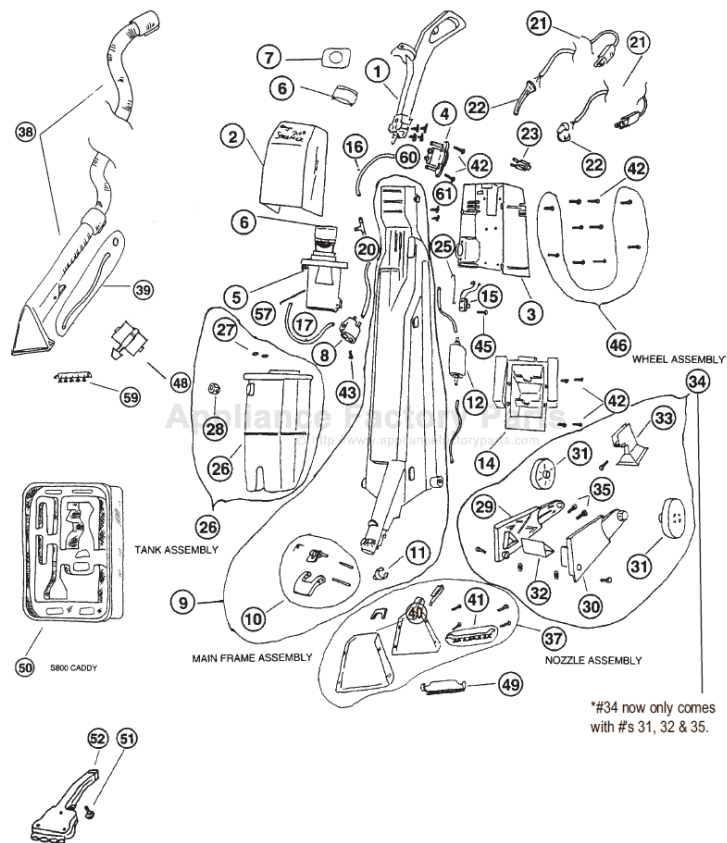

[Find Your Regina Vacuum Cleaner Parts - Select From 111 Models](#)

----- Manual continues below -----