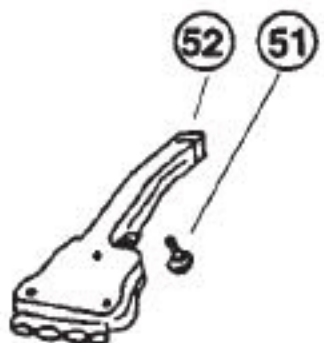

REGINA

STEEMER

Models: S600, S700, S700A, S776, S800, DRS880, DRS882, FS680

Steemer Redef post 7/15/91 production

*#34 now only comes with #s 31, 32 & 35.