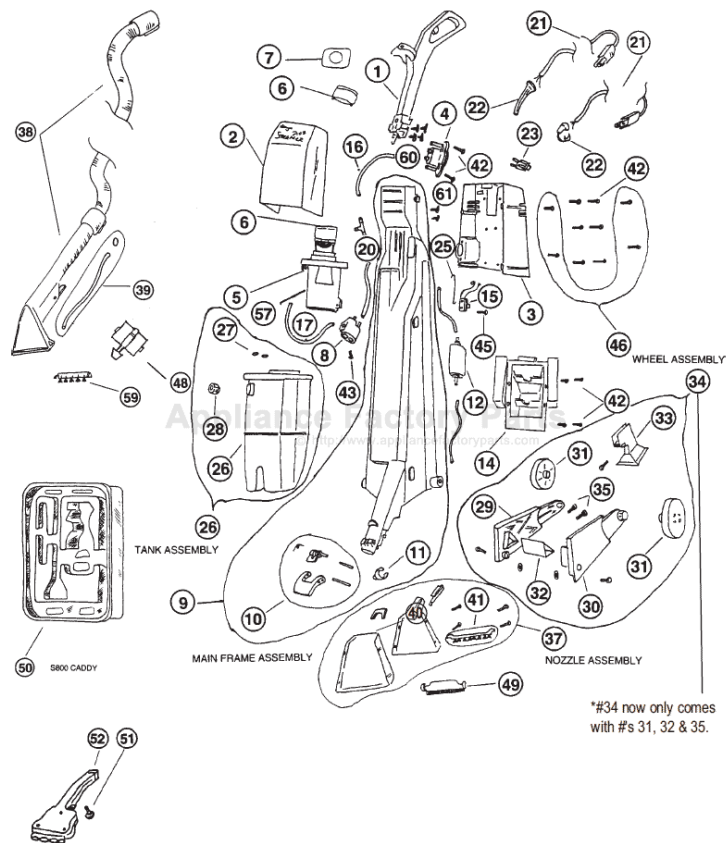

[Find Your Regina Vacuum Cleaner Parts - Select From 111 Models](#)

----- Manual continues below -----