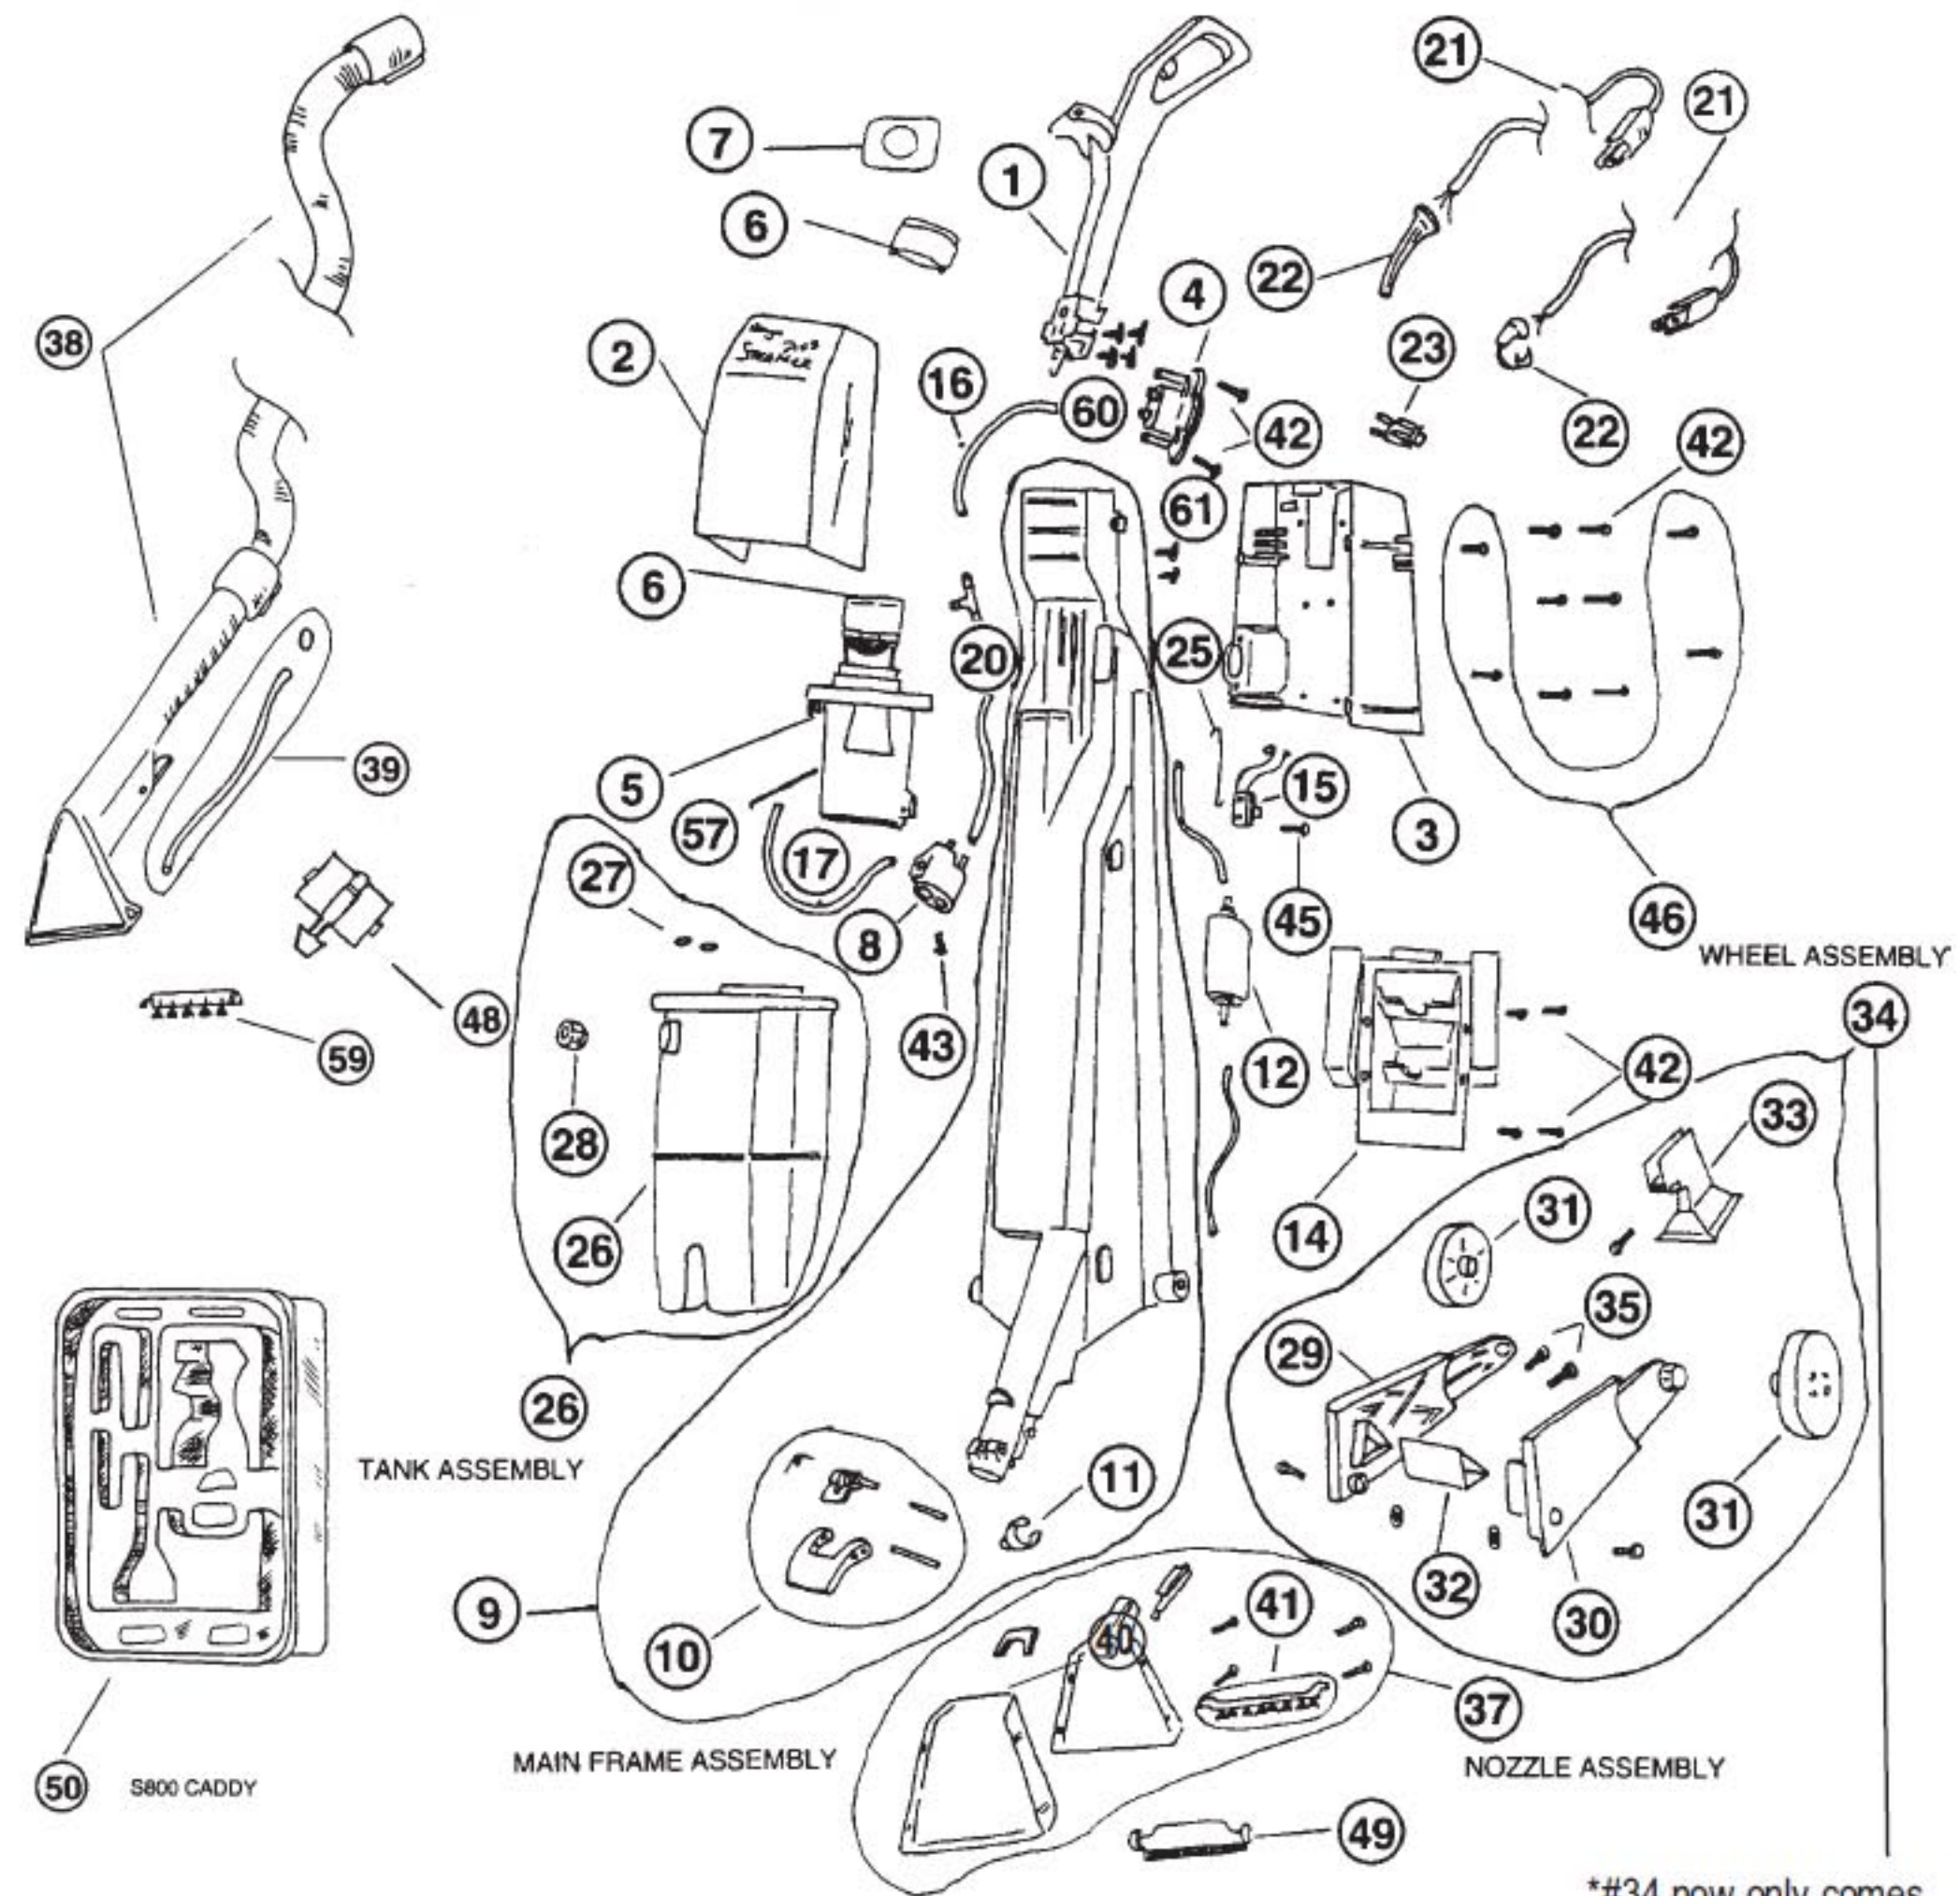

REGINA

STEEMER

Models: S600, S700, S700A, S776, S800, DRS880, DRS882, FS680

Steemer Redef post 7/15/91 production

*#34 now only comes with #s 31, 32 & 35.

Models: S600, S700/A, S776, S800, DRS880, DRS882, FS680

Steemer Redef post 7/15/91 production