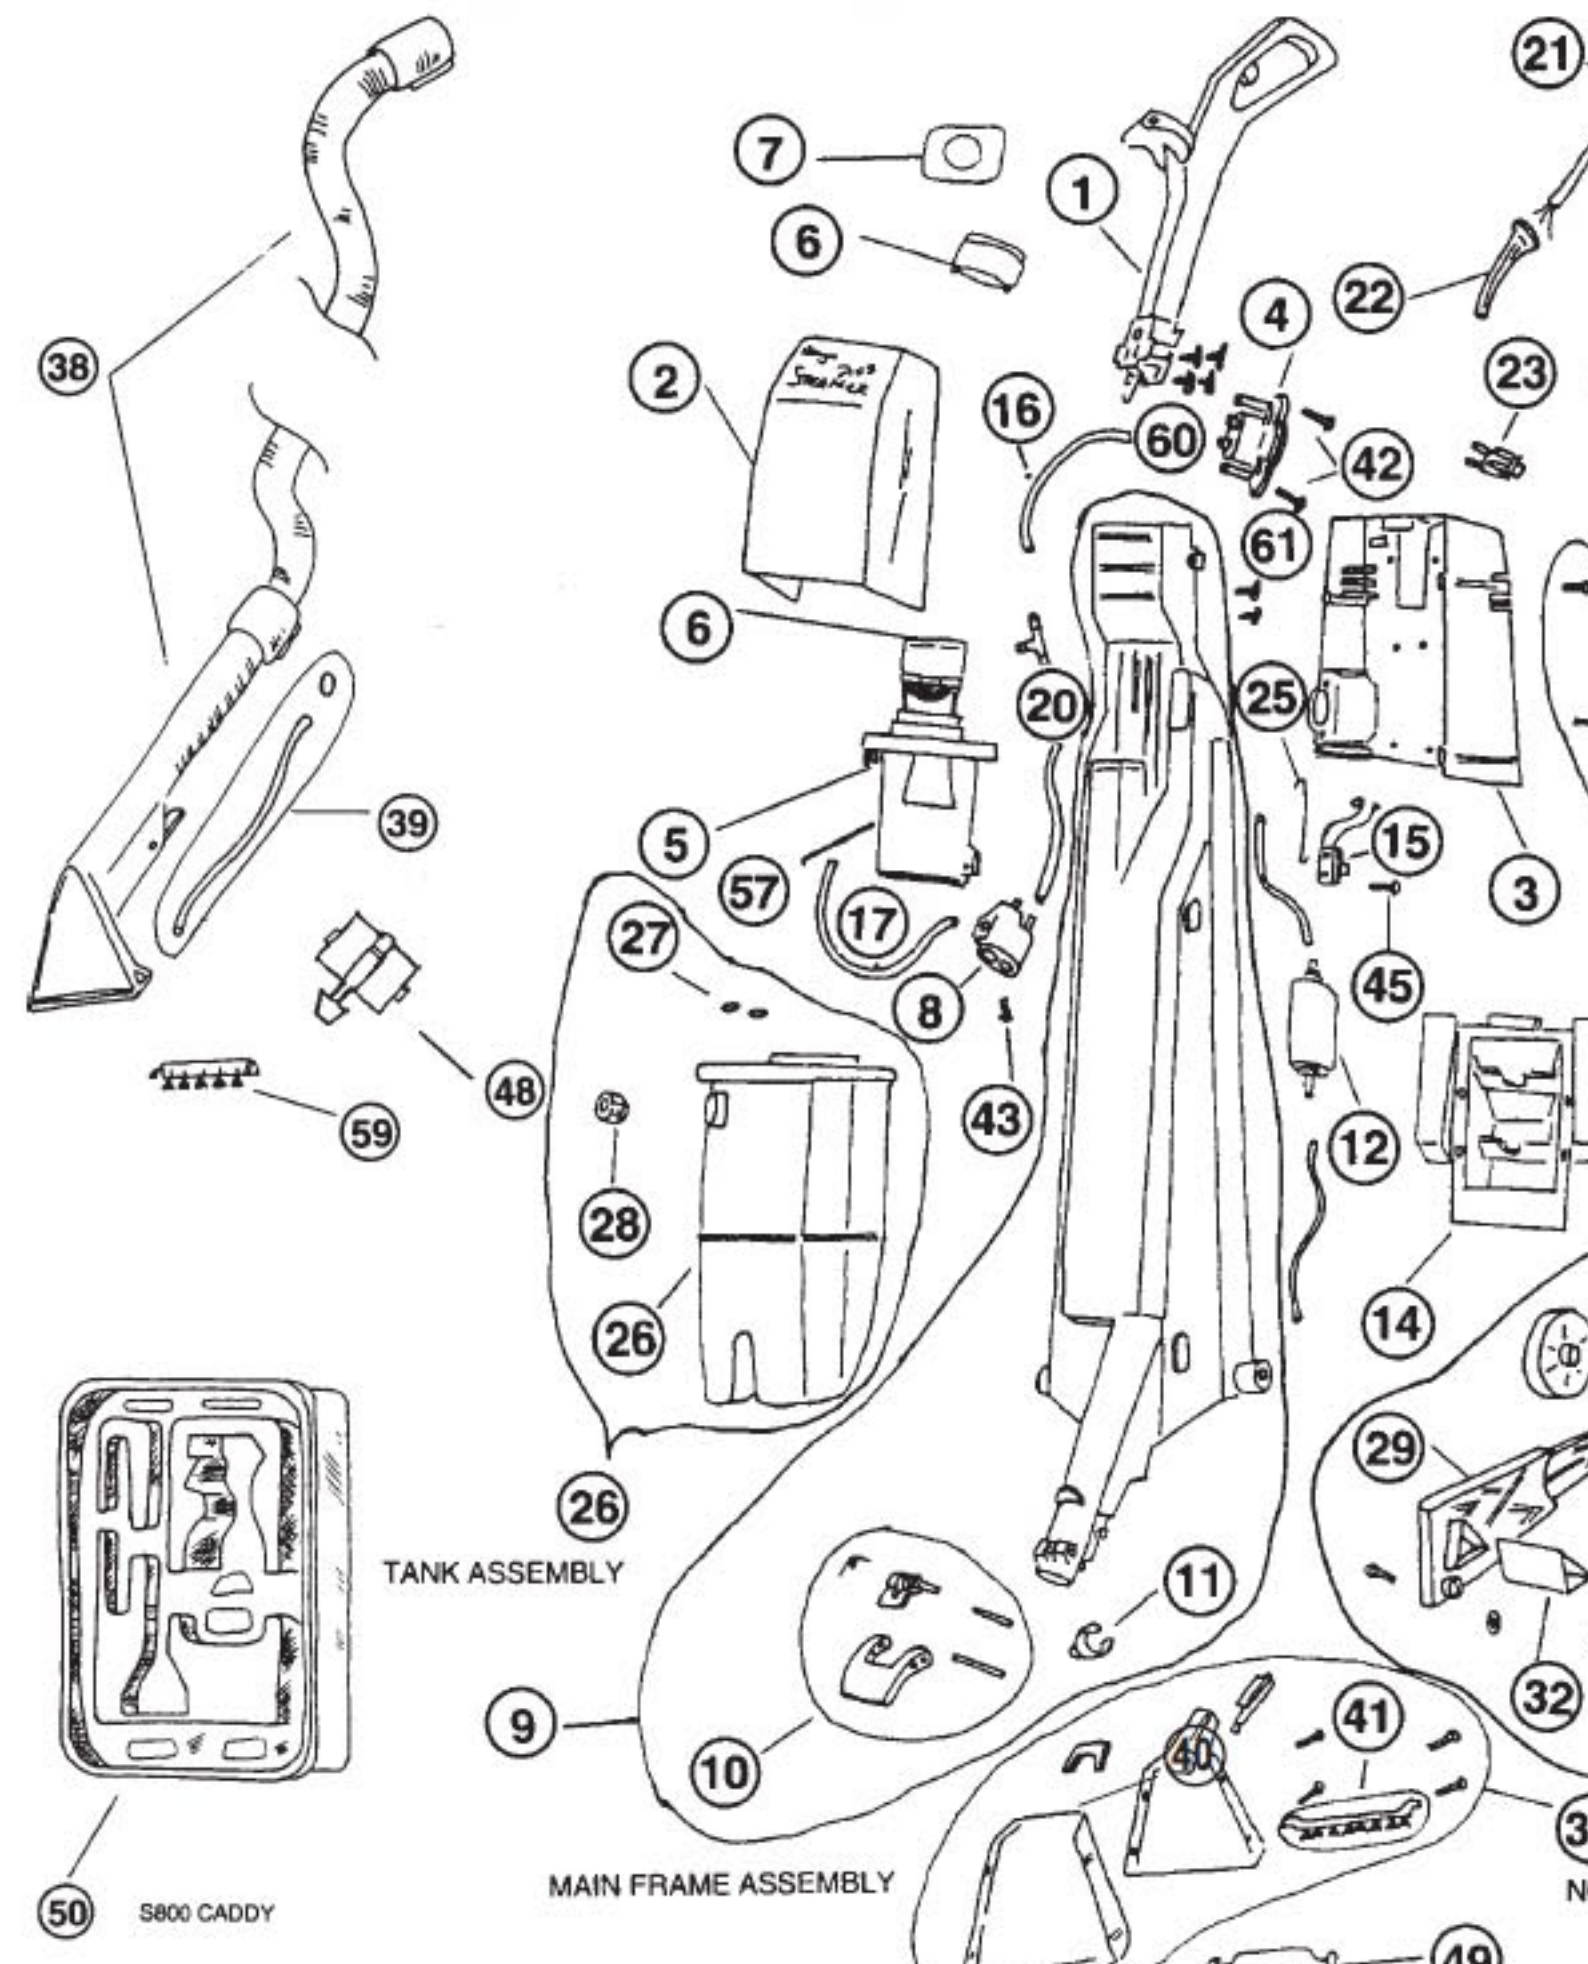

REGINA

Models: S600, S700, S700A, S776, S800, DRS880, DRS882, FS680

Steamer Redef post 7/15/91 production

REGINA

Models: S600, S700/A, S776, S800, DRS880, DRS882, FS680

Steemer Redef post 7/15/91 production

1	RG-095243702	Handle Assembly	36	RG-5267901	O-Ring
2	RG-52108P30384	FrontHousing Assy, grey, closed, 600, 700, 700A, FS680	37	RG-095247501	Floor Nozzle
2	RG-52017P20327	FrontHousing Assy, black, open, 776, 800, 880, 882	37	RG-095292201	Floor Nozzle
3	RG-095241606	RearHousing, black, 600, 700, 776, 800, FS680	38	RG-095297501	Upholstery No
3	RG-52416P10408	Rear Housing, blue, DRS880, DRS882	38	N/A	Upholstery No
4	RG-095310601	Bottle Docking Assy	39	RG-5254301	Pinch Ring, up
5	RG-095836501	Motor & Separator Assy, 600, 700, 776	40	RG-095305801	Nipple Quick C
5	RG-095837701	Motor & Separator Assy, 800, 880, 882, FS680	41	RG-52385P10327	Floor Brush
6	RG-52167P1AQ	Motor Cap	42	RG-030039015	Screw, rear sh
7	RG-5238602	Motor Baffle	43	RG-03729	Screw, tank bl
8	RG-52432P10327	Tank Block		RG-030043401	Screw, ground
9	RG-095289601	Main Frame Assy, black, 600, FS680	45	RG-030041323	Screw, pump
9	N/A	Main Frame Assy, black, 700/A, 776, 800, 880, 882	46	RG-03754	Screw, front to
10	RG-095307501	Lever Latch Assy, grey, 600, 700/A		RG-5259101	Pump Nipple,
10	RG-095254602	Lever Latch Assy, black, 776, 800, 880, 882, FS680	48	RG-52716020327	Spray Tip, upl
11	RG-52427P20417	Locking Ring	49	RG-095244301	Squeegee Ass
12	RG-095255301	Pump, w/ nipple assembly, 700, 776, 800	50	RG-52430P10327	Accessory Ca
	RG-5263001	Pump Lead Assy, 700, 776, 800	51	RG-03749	Screw, manife
14	RG-52417030327	Pump Cover, black, 700/A, 776, 800, 880, 882	52	RG-095247601	Manifold Assy
15	RG-095255201	Pump Switch Pkg, 700/A, 776, 800, 880, 882		RG-52024P6	Tube Assy, 60
	RG-52024P2	Tube, inner, to docking assy		RG-52196P1	Pinch Tube, 6
17	RG-52024P3	Tube, outer, to block, long		RG-52000P2AA	Arm Flow Con
	RG-095254901	Conn. "T" Hose Assy, 600, FS680		RG-52002P1	Spring, flow a
	RG-095276801	Conn. "T" Hose Assy, 700/A, 776, 800, 880, 882		RG-52019P1CR	Frame Cover,
	RG-5251001	Check Valve	57	RG-095256301	Body Separat
20	RG-5251101	Tube, check valve		RG-053690029	Gasket Separ
21	RG-095254401	Power Cord Assy, 600, 700/A, FS680	59	RG-52384P10327	Upholstery Br
21	RG-095255601	Power Cord Assy, 776, 800, 880, 882	60	RG-030047601	Screw, handle
22	RG-030039301	Strain Relief, round, old	61	RG-03754	Screw, body s
22	RG-030041401	Strain Relief, square, new		RG-52424P20417	Trigger, uphol
23	RG-52364P1	Switch, 600, 700/A, FS680		RG-5254201	Spring, uphol
23	RG-52365P1	Switch, 776, 800, 880, 882		RG-0030039015	Screw, nipple
	RG-030043202	Wire Butt Connector		RG-5246002	Tube, pump to
25	RG-5267601	Lower Control Wire, 600, FS680		RG-5249801	Tube, supply t
25	RG-5267501	Lower Control Wire, 700/A, 776, 800, 880, 882		RG-52174P1	Gasket, port
26	RG-095289901	Tank Assembly		RG-095307601	Hand Held To
27	RG-5267701	Port Seals		RG-52360P10327	Hose, 10 ft, 7
28	RG-52425P10327	Tank Cap		RG-52361P10384	Hose, 8 ft, 70
29	RG-095307401	Strut Package, left & right		RG-030040401	Cable Tie, 700
31	RG-52421P10384	Wheel, grey		RG-52367P2	Upholstery Co
32	RG-52433P10384	Tie Bar Strut, black		RG-5277501	Fan, motor
33	RG-52412020327	Main Frame Stand, black		RG-125MC	Upholstery, 2
34	RG-095247201	Wheel Assy, 600, FS680		RG-131MC	Spot & Stain,
34	RG-095246503	Wheel Assy, 700/A		RG-A9524	Shampoo Car
34	RG-095244203	Wheel Assy, package, 776, 800, 880, 882			
35	RG-095250001	Packaged Fasteners