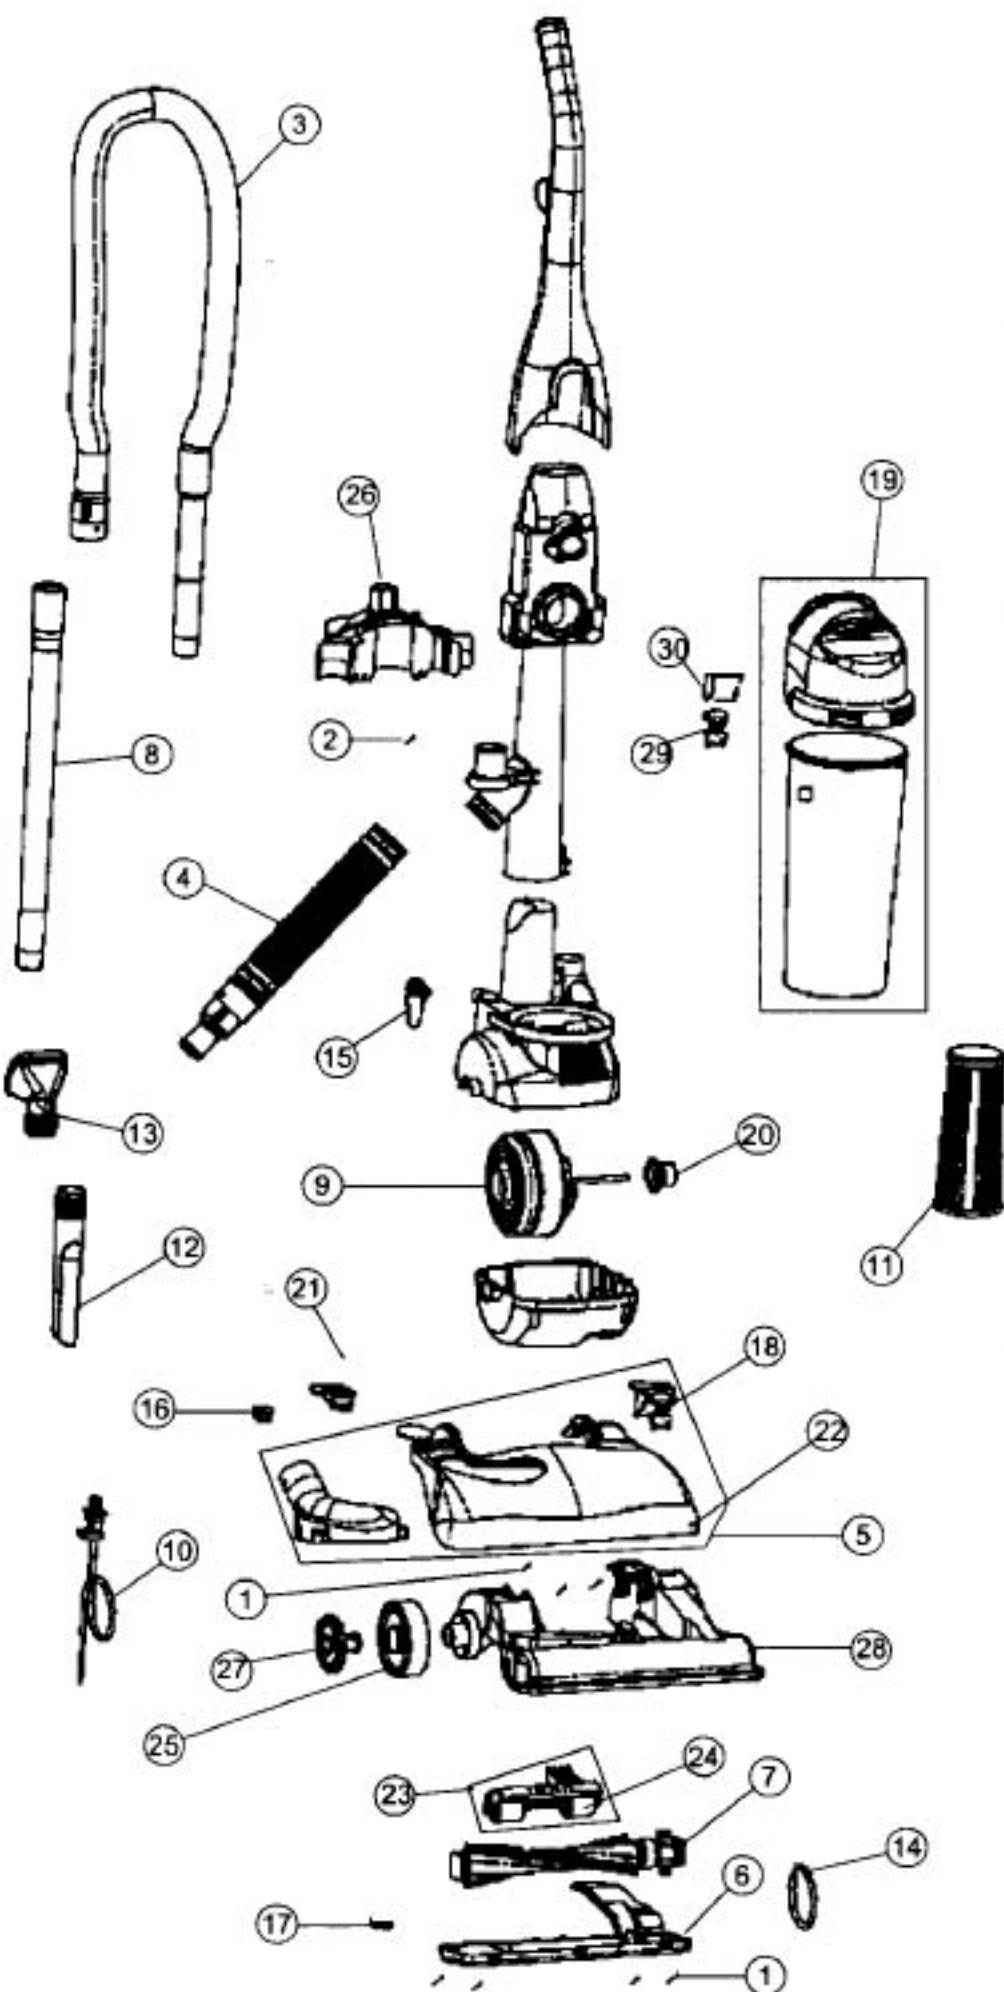

REGINA

Model: HDU200

UPRIGHTS

BAGLESS UPRIGHT

Index	Part No.	Description																													
1	R-250100	Screw, body																													
2	R-881280	Handle screw assembly																													
3	R-881005	Hose assembly																													
4	R-881015	Lower hose assembly																													
5	R-210600	Nozzle cover assembly																													
6	R-881055	Nozzle guard																													
	R-881020	Nozzle guard																													
7	R-881080	Brush roll assembly																													
	R-288102	Brush roll assembly																													
8	R-863365	Extension wand																													
9	R-881120	Motor assembly, 12 amp																													
10	R-881140	Power cord, 25'																													
11	R-2JC0280	HEPA perma filter assembly																													
12	R-920035	crevice tool																													
13	R-920215	2-in-1 brush assembly																													
14	R-540310	Style 5 belt																													
15	R-720120B	Cord hook																													
16	R-860081	Switch																													
17	R-720380	Belt guide clip																													
18	R-18810756	Handle release pedal																													
19	R-200000	Dirt cup assembly																													
20	Grommet	21	R-881135	Switch pedal	22	R-881050	Bumper	23	R-881110	Roller lifter assembly	24	R-188111	Front roller	25	R-8810650	Rear wheel	26	R-8810506	Tool caddy	27	R-881070	Rear wheel axle/cap	28	R-881035	Nozzle base	29	R-1881250	Dirt cup latch	30	R-881255	Latch spring
21	R-881135	Switch pedal																													
22	R-881050	Bumper																													
23	R-881110	Roller lifter assembly																													
24	R-188111	Front roller																													
25	R-8810650	Rear wheel																													
26	R-8810506	Tool caddy																													
27	R-881070	Rear wheel axle/cap																													
28	R-881035	Nozzle base																													
29	R-1881250	Dirt cup latch																													
30	R-881255	Latch spring																													