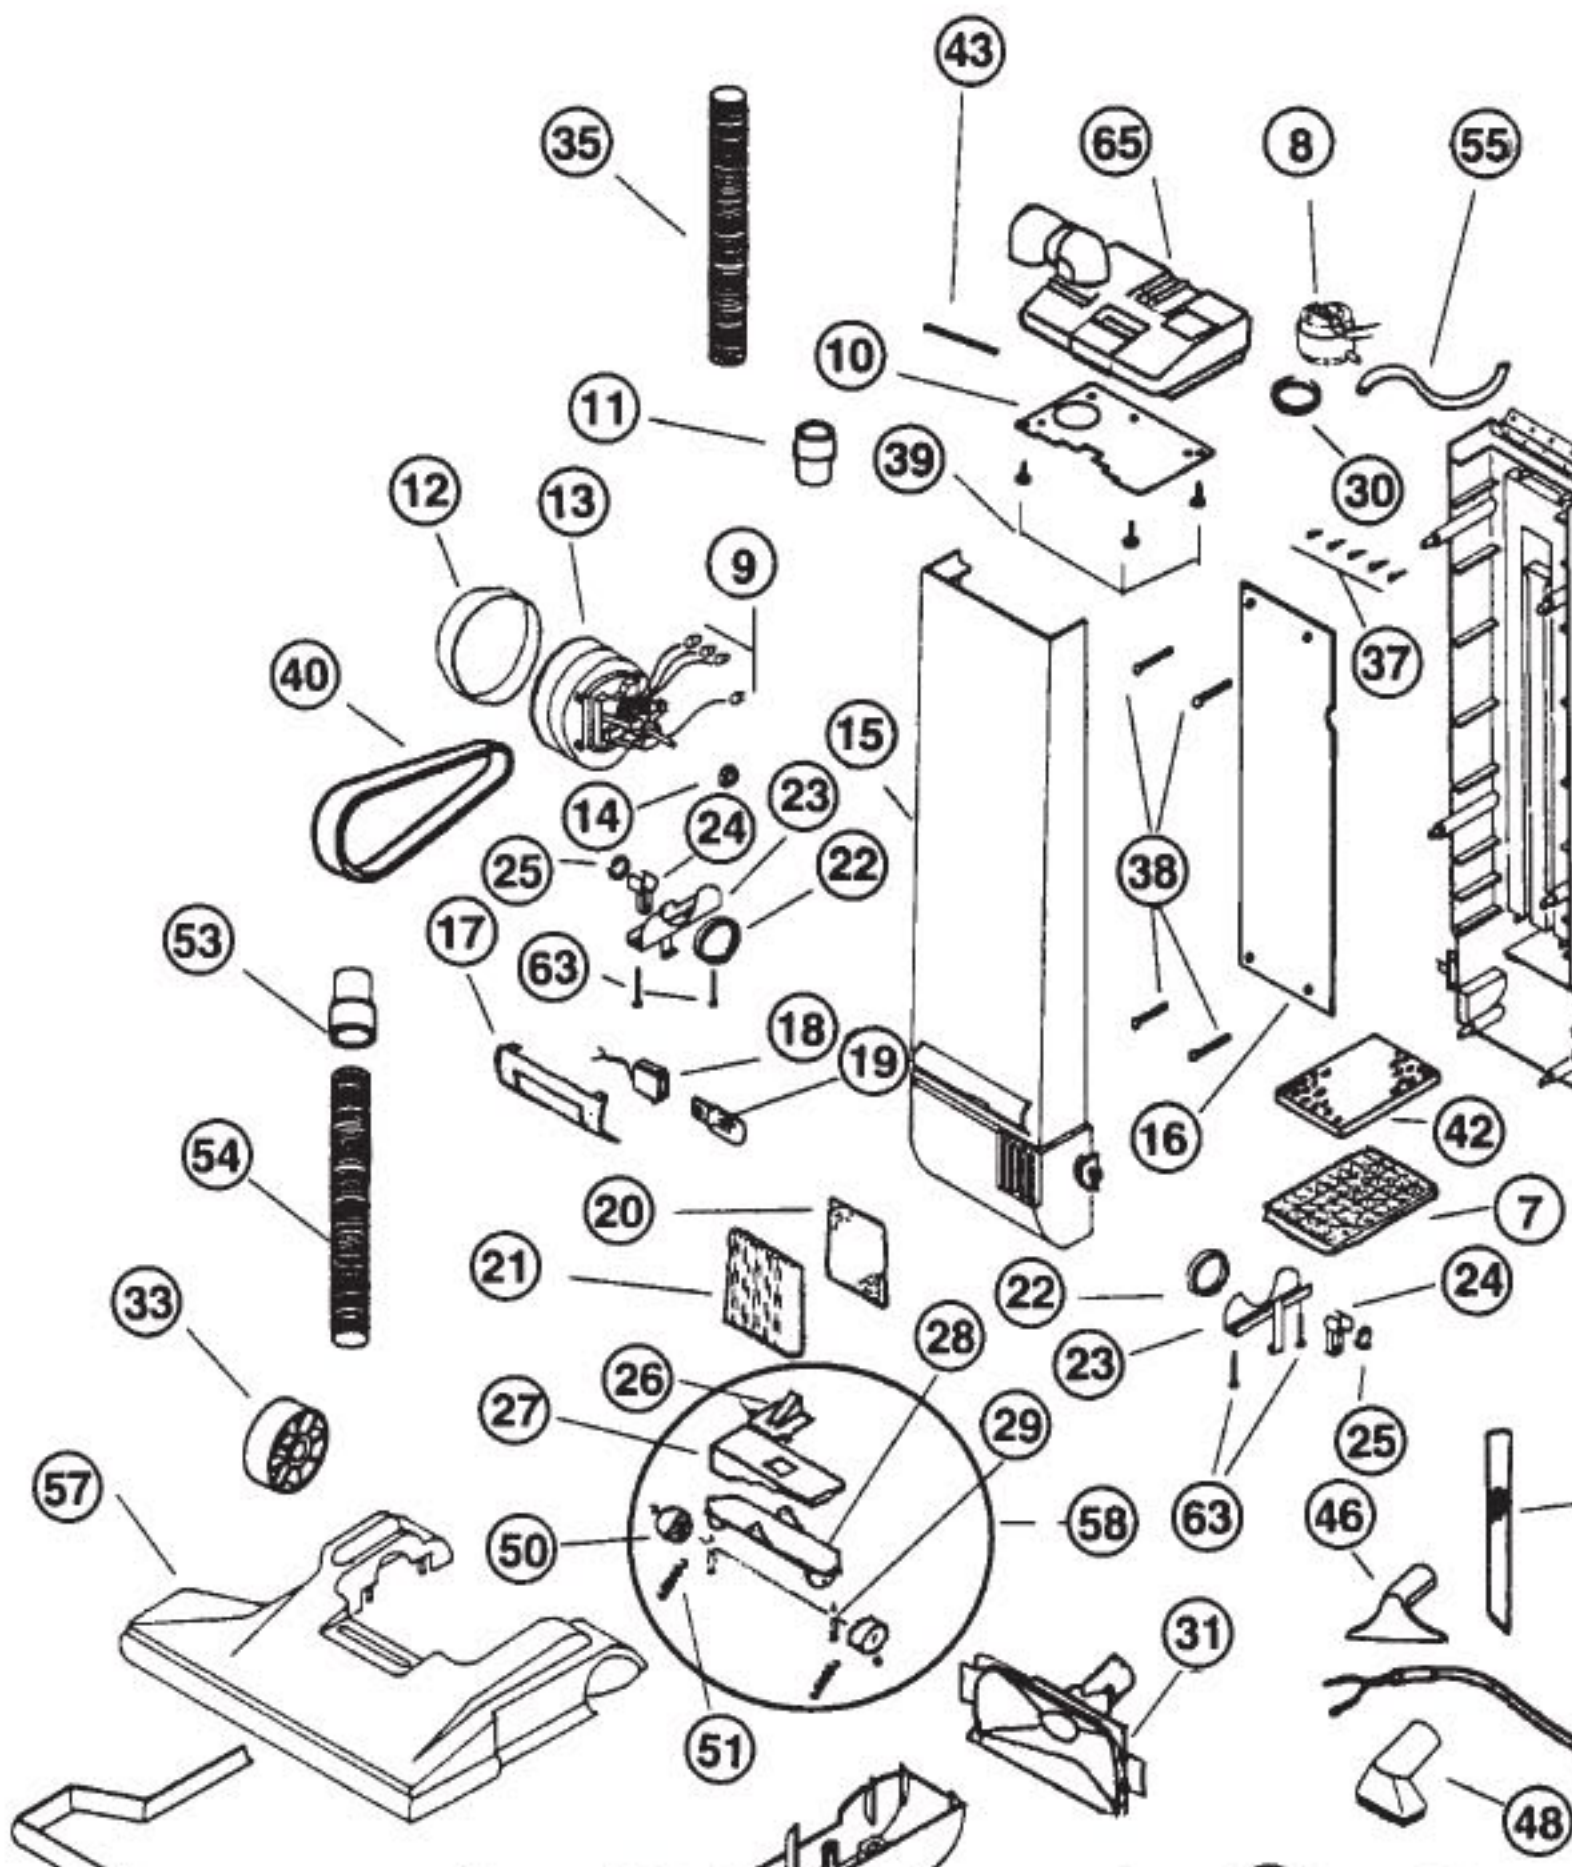

This Owner's Manual is provided and hosted by [Appliance Factory Parts](#).

Regina H-6410A Owner's Manual

[Shop genuine replacement parts for Regina H-6410A](#)

[Find Your Regina Vacuum Cleaner Parts - Select From 111 Models](#)

----- Manual continues below -----

REGINA

HOUSEKEEPER

Models: H06308, H06308A, H06309, HO6410, HO6410A, HO6411, H06412, H06426,
DRH6413

REGINA

HOUSEKEEP

Models: H06308, H06308A, H06309, HO6410, HO6410A, HO6411, H06412, H06426, DRH6413