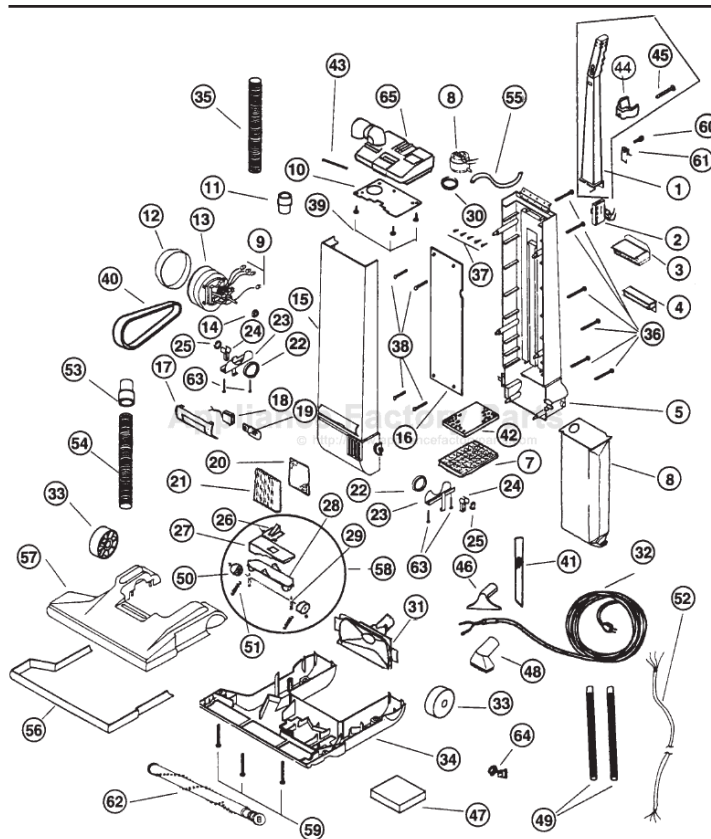

This Owner's Manual is provided and hosted by [Appliance Factory Parts](#).

Regina H-06411 Owner's Manual

[Shop genuine replacement parts for Regina H-06411](#)

[Find Your Regina Vacuum Cleaner Parts - Select From 111 Models](#)

----- Manual continues below -----

REGINA

HOUSEKEEPER

Models: H06308, H06308A, H06309, HO6410, HO6410A, HO6411, H06412, H06426,
DRH6413

REGINA

HOUSEKEEP

Models: H06308, H06308A, H06309, HO6410, HO6410A, HO6411, H06412, H06426, DRH6413