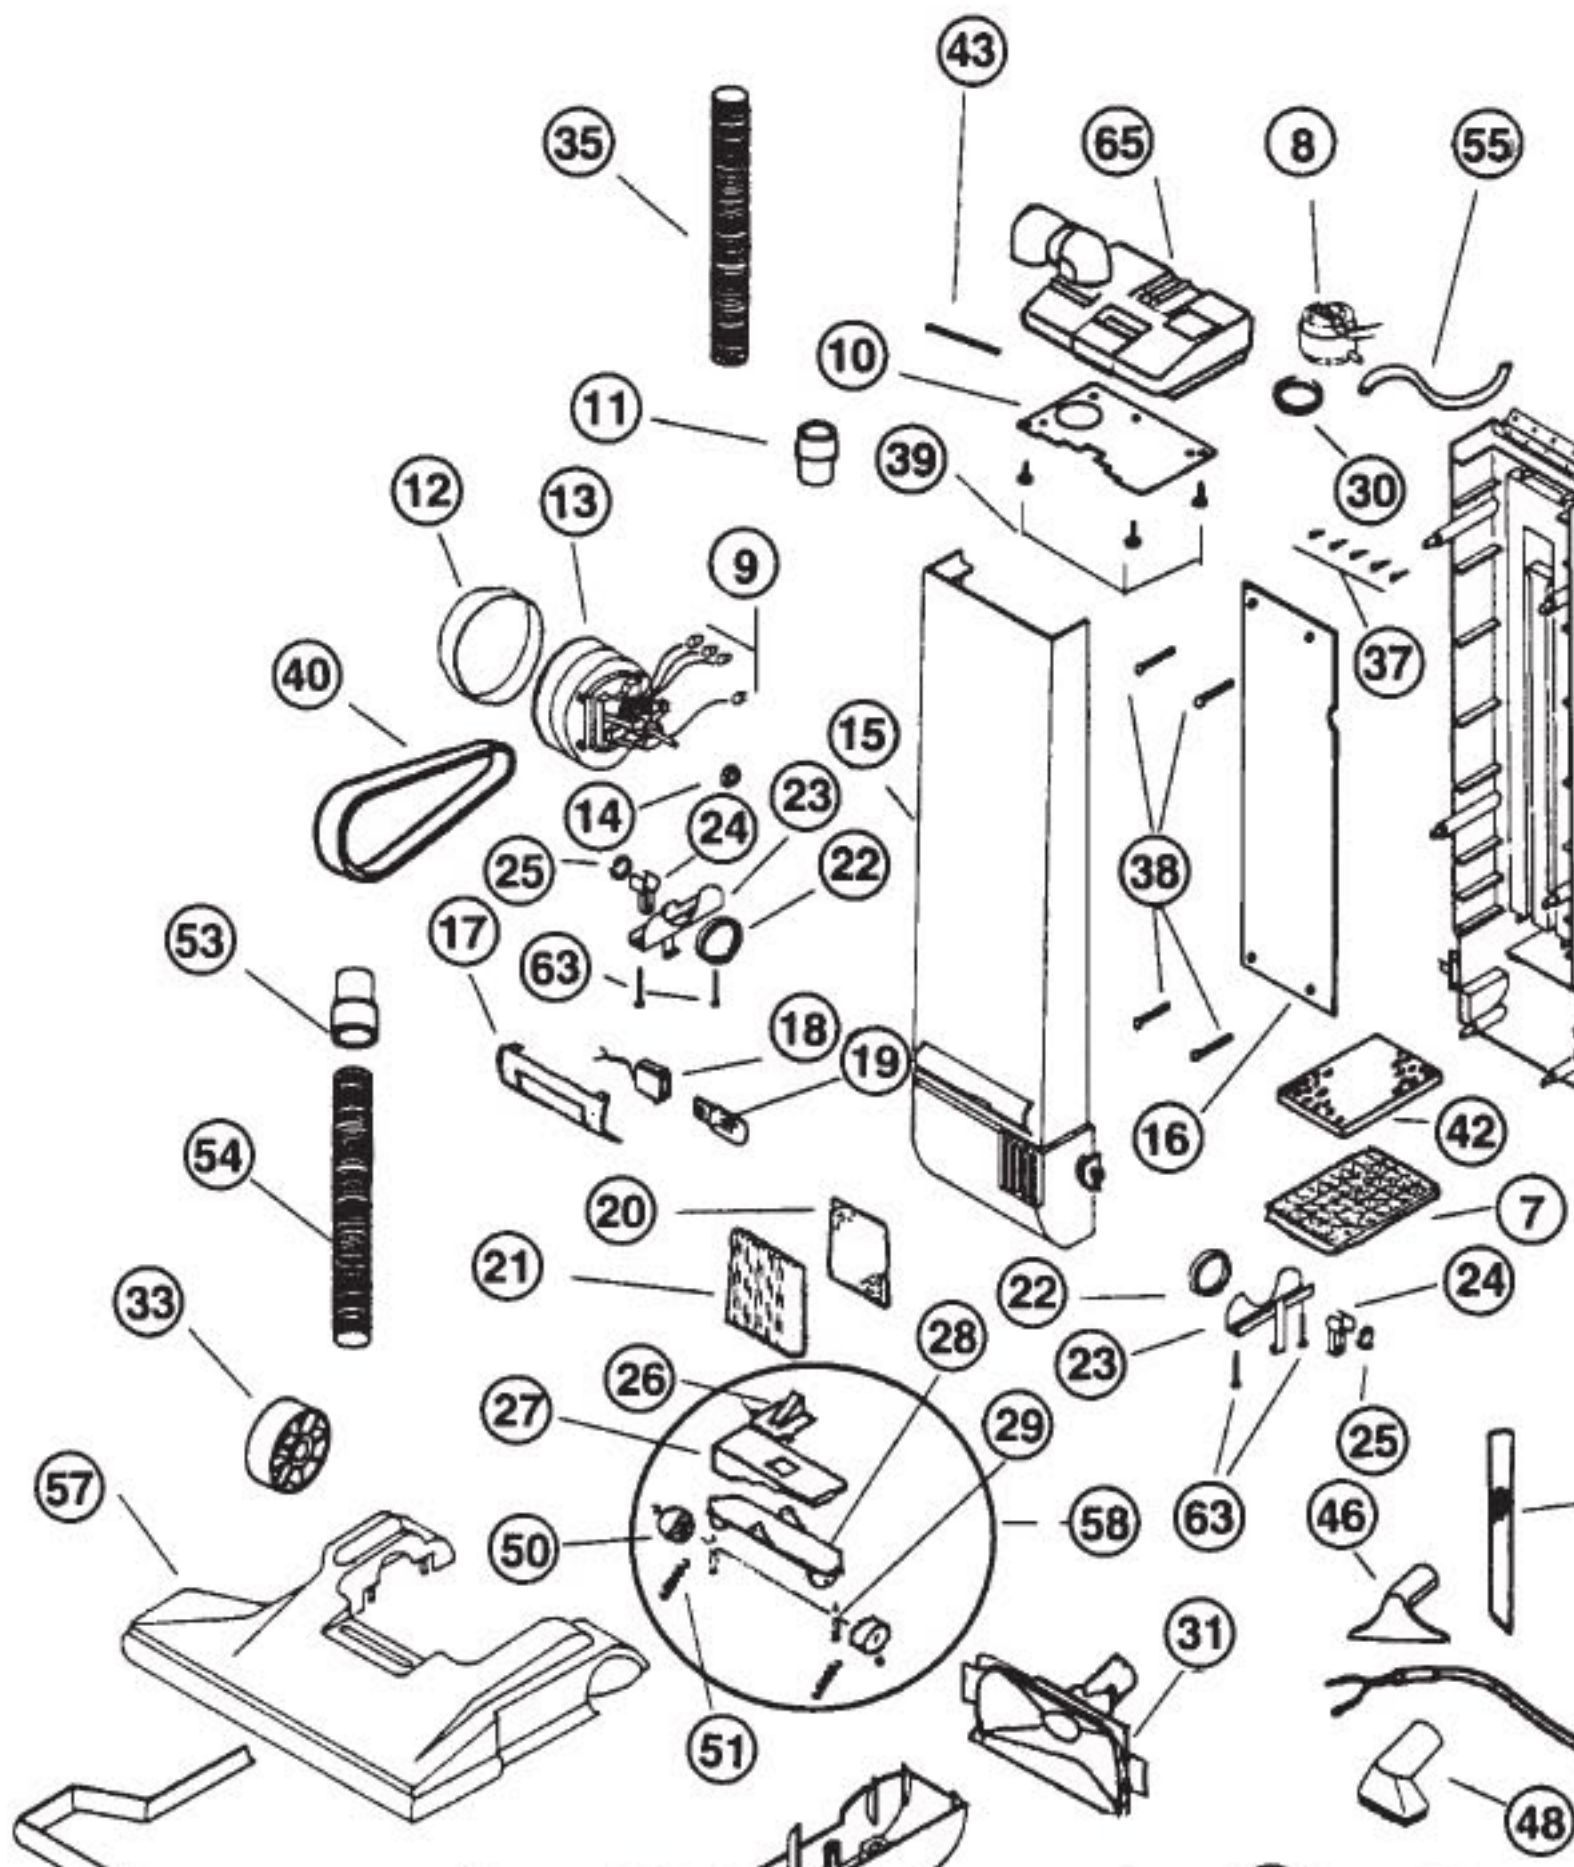

This Owner's Manual is provided and hosted by [Appliance Factory Parts](#).

Regina H-06411 Owner's Manual

[Shop genuine replacement parts for Regina H-06411](#)

[Find Your Regina Vacuum Cleaner Parts - Select From 111 Models](#)

----- Manual continues below -----

REGINA

HOUSEKEEPER

Models: H06308, H06308A, H06309, HO6410, HO6410A, HO6411, H06412, H06426,
DRH6413

REGINA

HOUSEKEEP

Models: H06308, H06308A, H06309, HO6410, HO6410A, HO6411, H06412, H06426, DRH6413