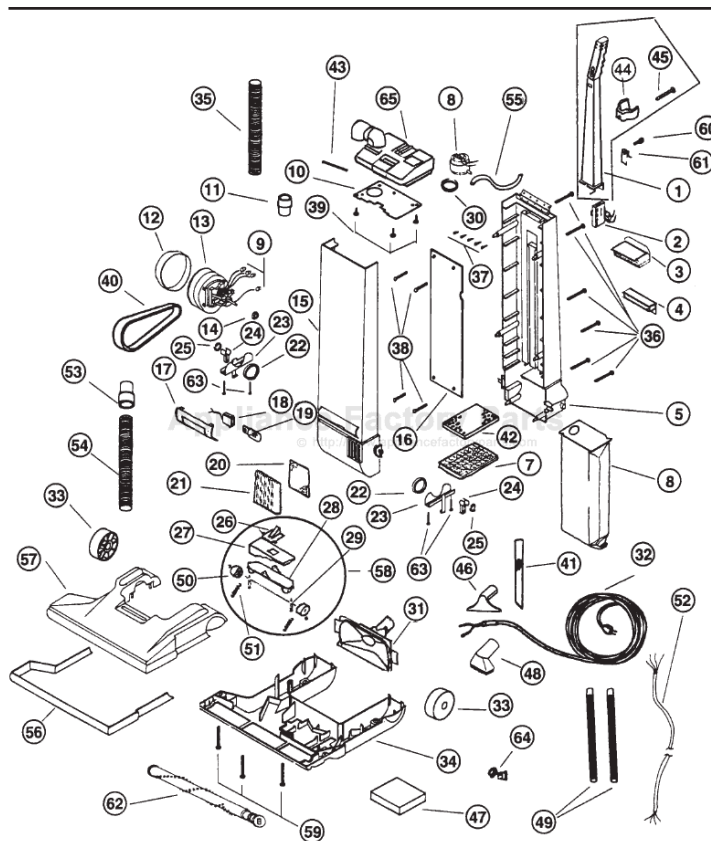

[Find Your Regina Vacuum Cleaner Parts - Select From 111 Models](#)

----- Manual continues below -----