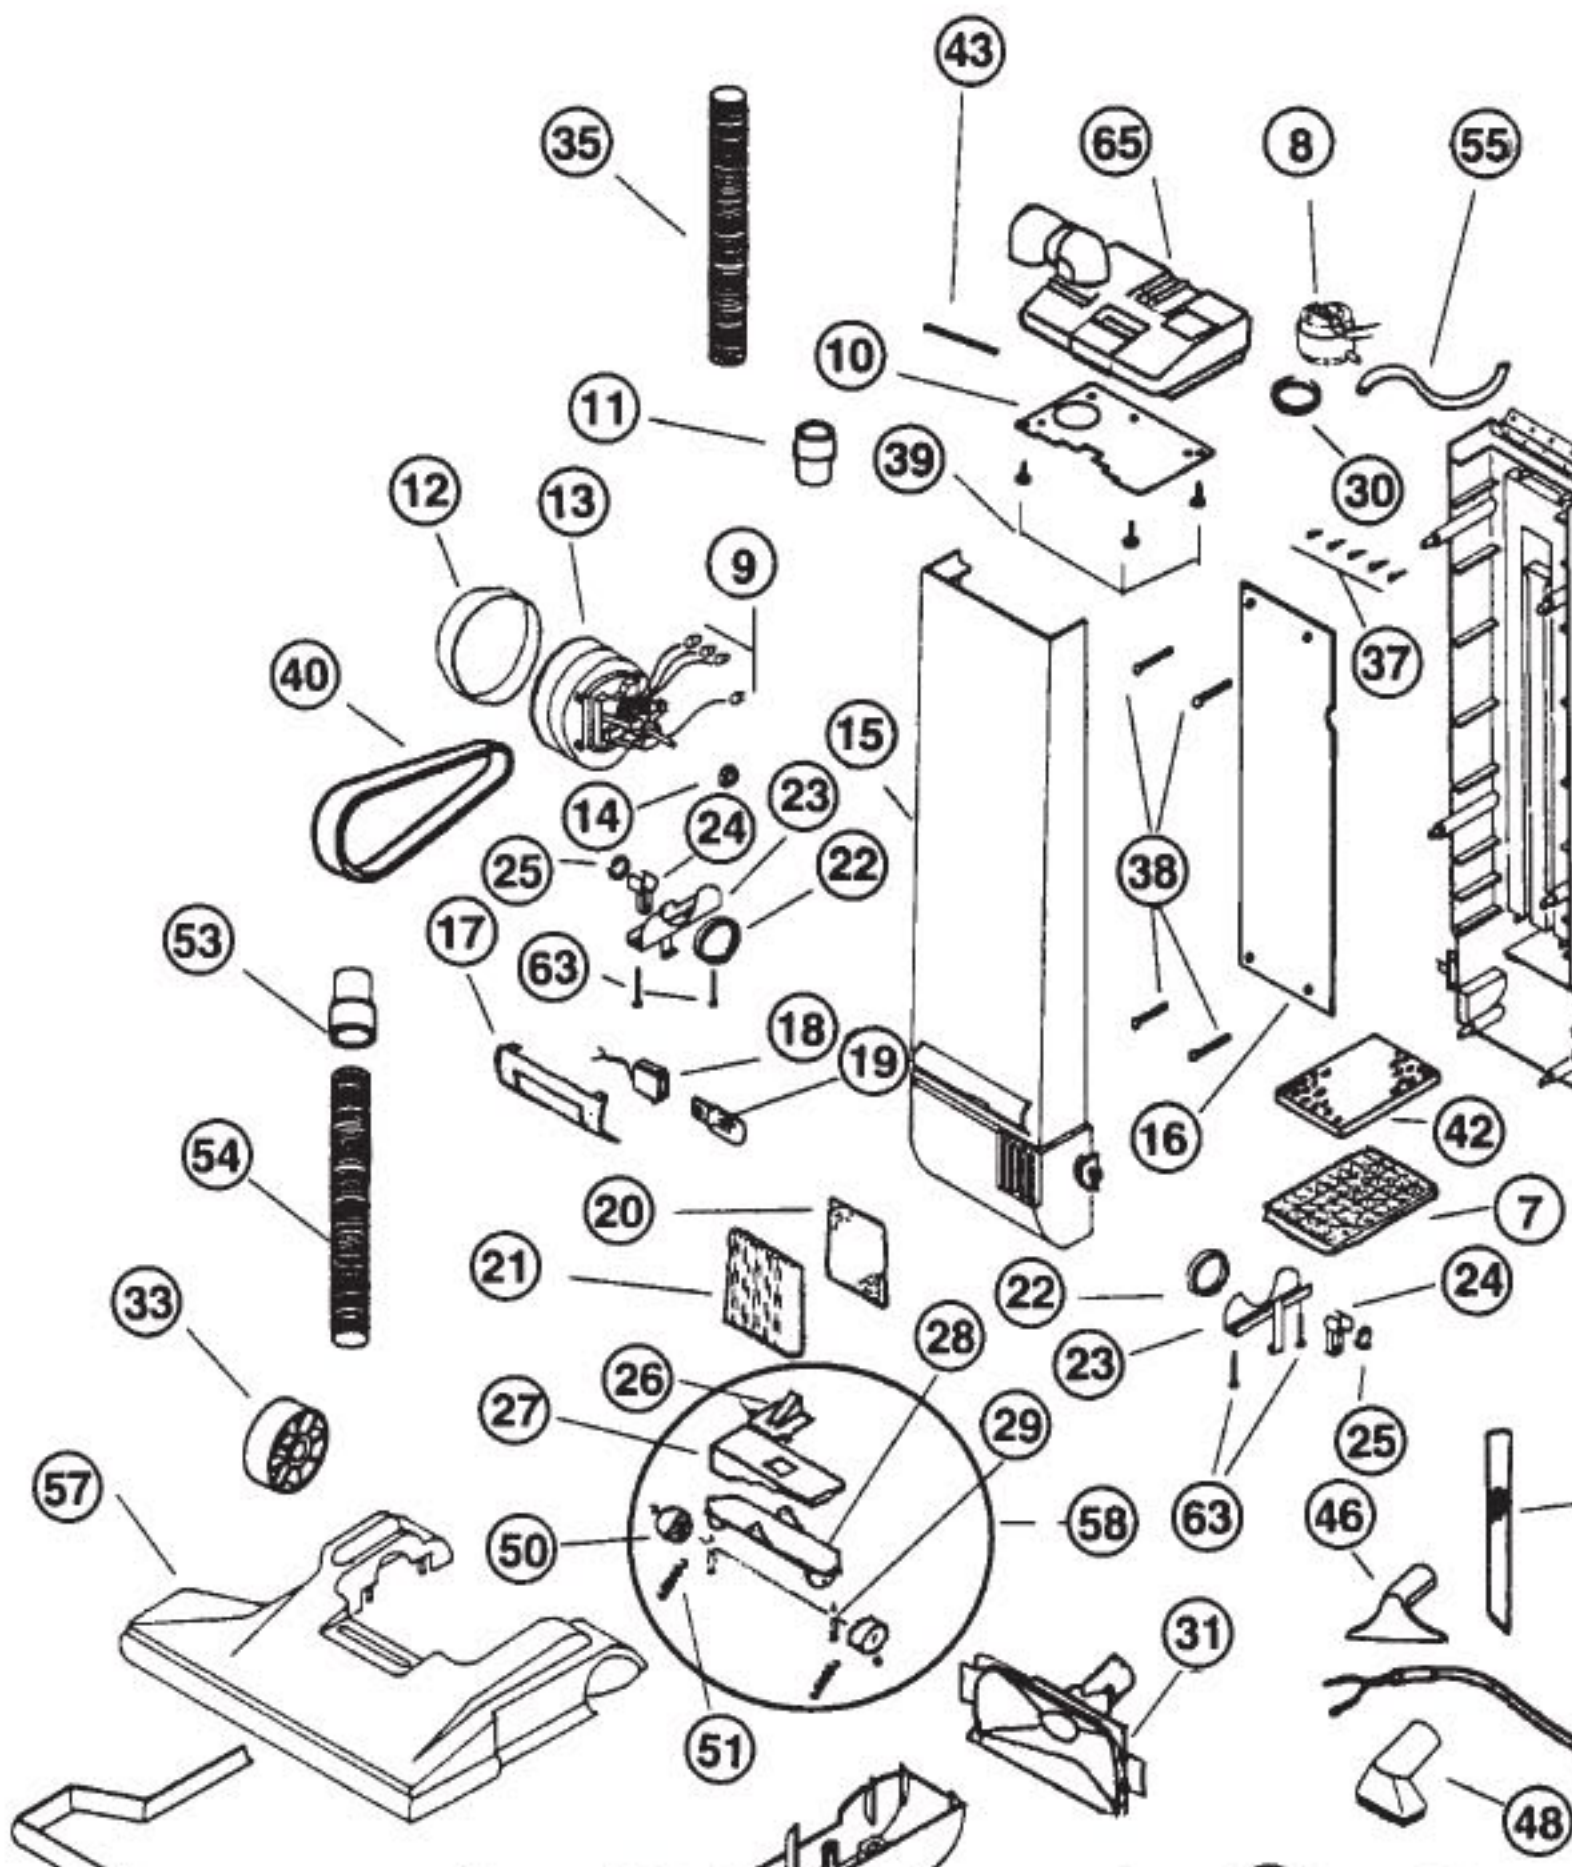

This Owner's Manual is provided and hosted by [Appliance Factory Parts](#).

Regina DRH-6413 Owner's Manual

[Shop genuine replacement parts for Regina DRH-6413](#)

[Find Your Regina Vacuum Cleaner Parts - Select From 111 Models](#)

----- Manual continues below -----

REGINA

HOUSEKEEPER

Models: H06308, H06308A, H06309, HO6410, HO6410A, HO6411, H06412, H06426,
DRH6413

REGINA

HOUSEKEEP

Models: H06308, H06308A, H06309, HO6410, HO6410A, HO6411, H06412, H06426, DRH6413