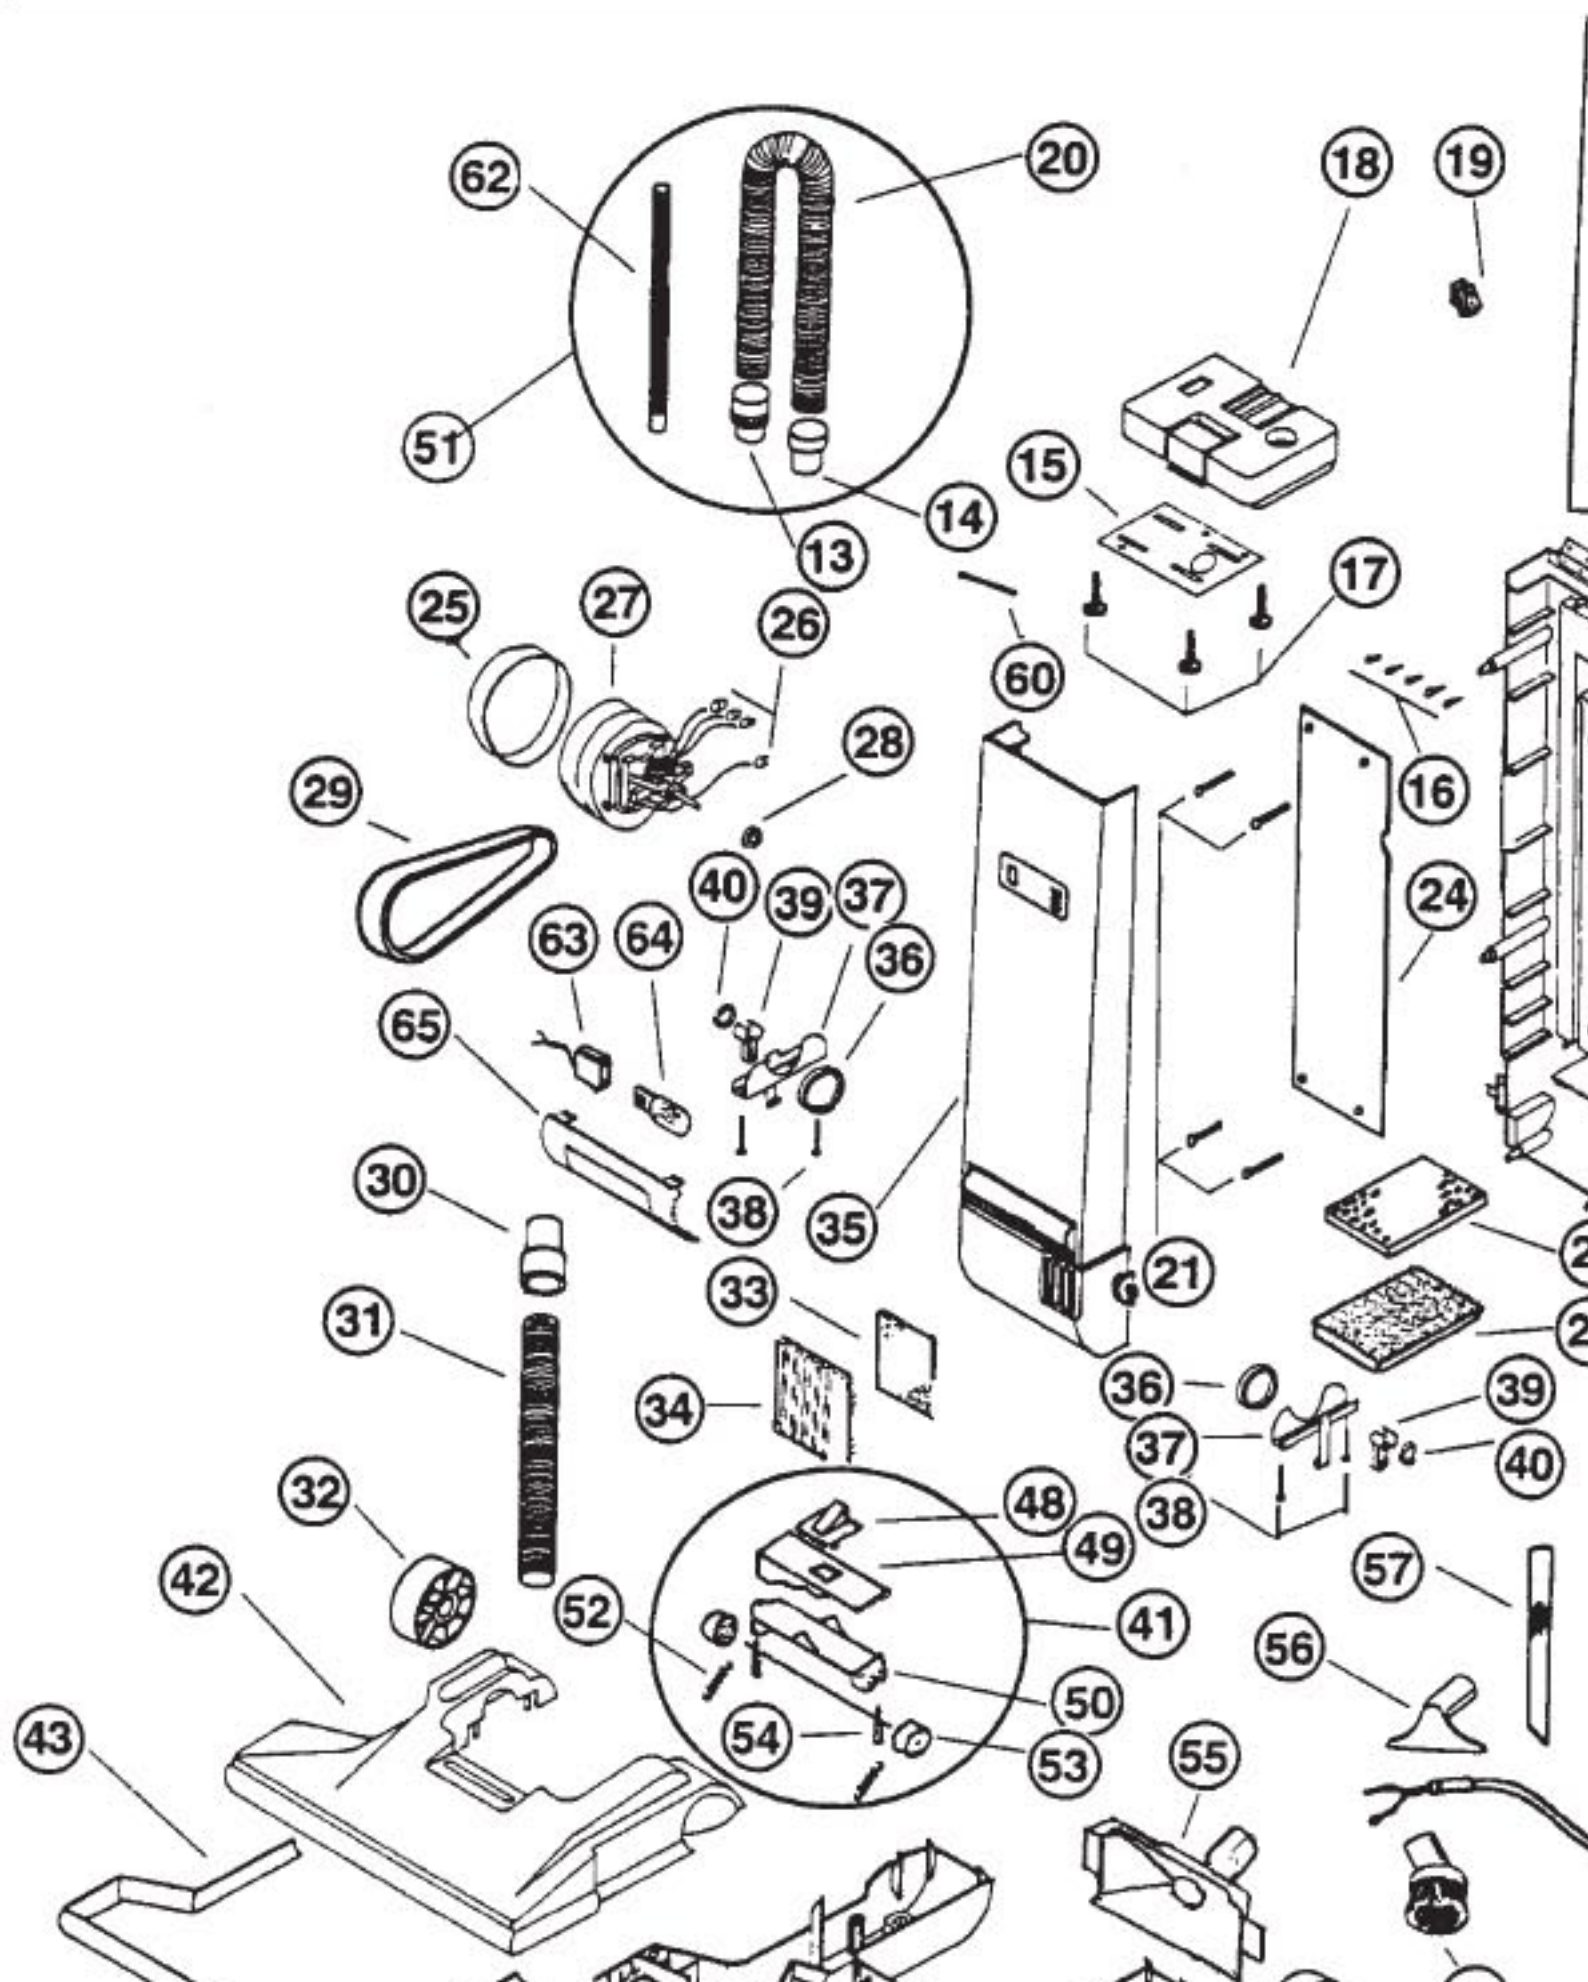

This Owner's Manual is provided and hosted by [Appliance Factory Parts](#).

Regina H-06404 Owner's Manual

[Shop genuine replacement parts for Regina H-06404](#)

[Find Your Regina Vacuum Cleaner Parts - Select From 111 Models](#)

----- Manual continues below -----

REGINA

HOUSEKEEPER

Models: H06404, H06405, H06406, H06407

Housekeeper Plus "93" post 1/3/93 production

Models: H06404, H06405, H06406, H06407

Housekeeper Plus "93" post 1/3/93 production