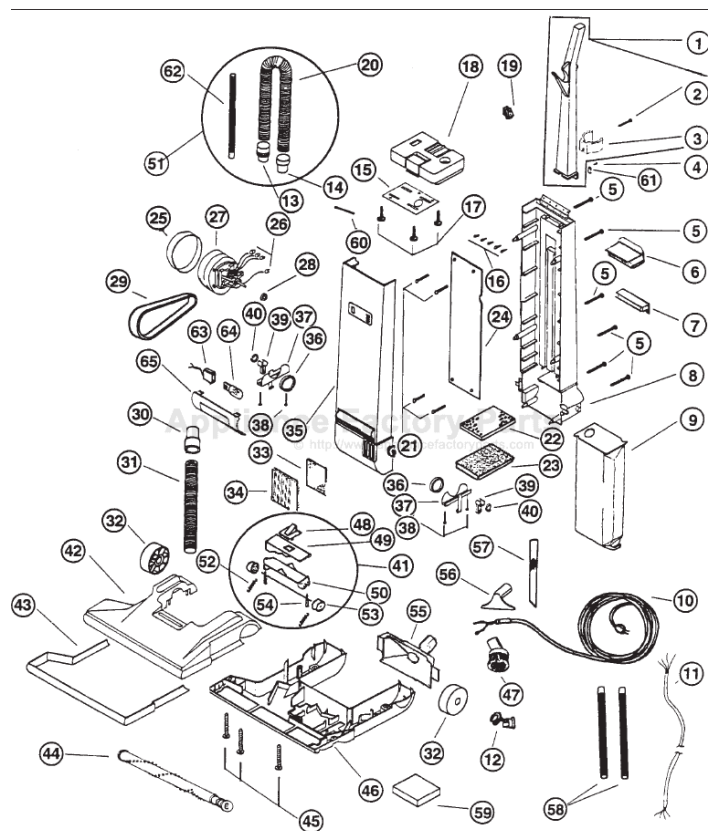

This Owner's Manual is provided and hosted by [Appliance Factory Parts](#).

Regina H-06404 Owner's Manual

[Shop genuine replacement parts for Regina H-06404](#)

[Find Your Regina Vacuum Cleaner Parts - Select From 111 Models](#)

----- Manual continues below -----

REGINA

HOUSEKEEPER

Models: H06404, H06405, H06406, H06407

Housekeeper Plus "93" post 1/3/93 production

Models: H06404, H06405, H06406, H06407

Housekeeper Plus "93" post 1/3/93 production