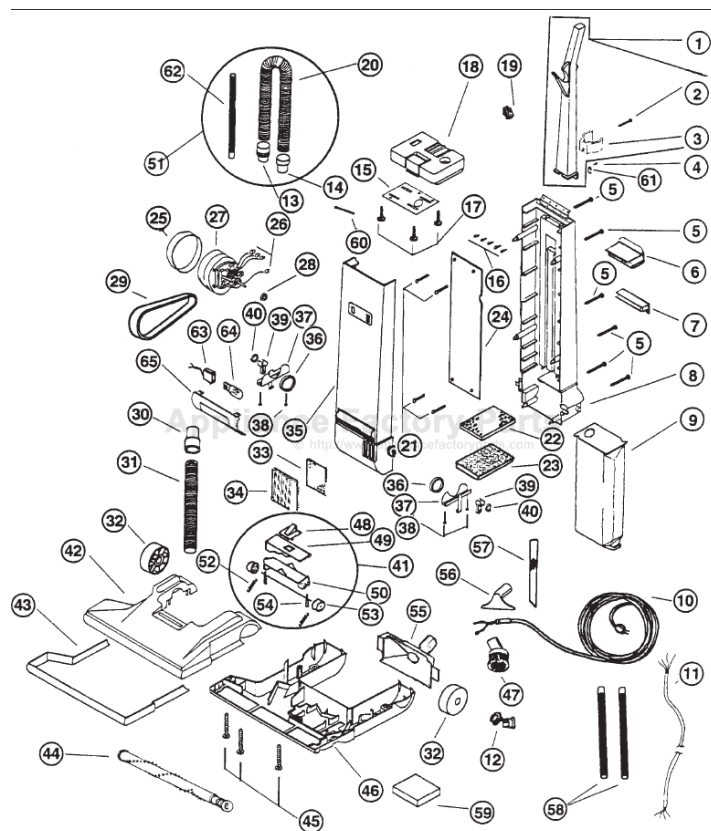

This Owner's Manual is provided and hosted by [Appliance Factory Parts](#).

Regina H-06406 Owner's Manual

[Shop genuine replacement parts for Regina H-06406](#)

[Find Your Regina Vacuum Cleaner Parts - Select From 111 Models](#)

----- Manual continues below -----

REGINA

HOUSEKEEPER

Models: H06404, H06405, H06406, H06407

Housekeeper Plus "93" post 1/3/93 production

Models: H06404, H06405, H06406, H06407

Housekeeper Plus "93" post 1/3/93 production