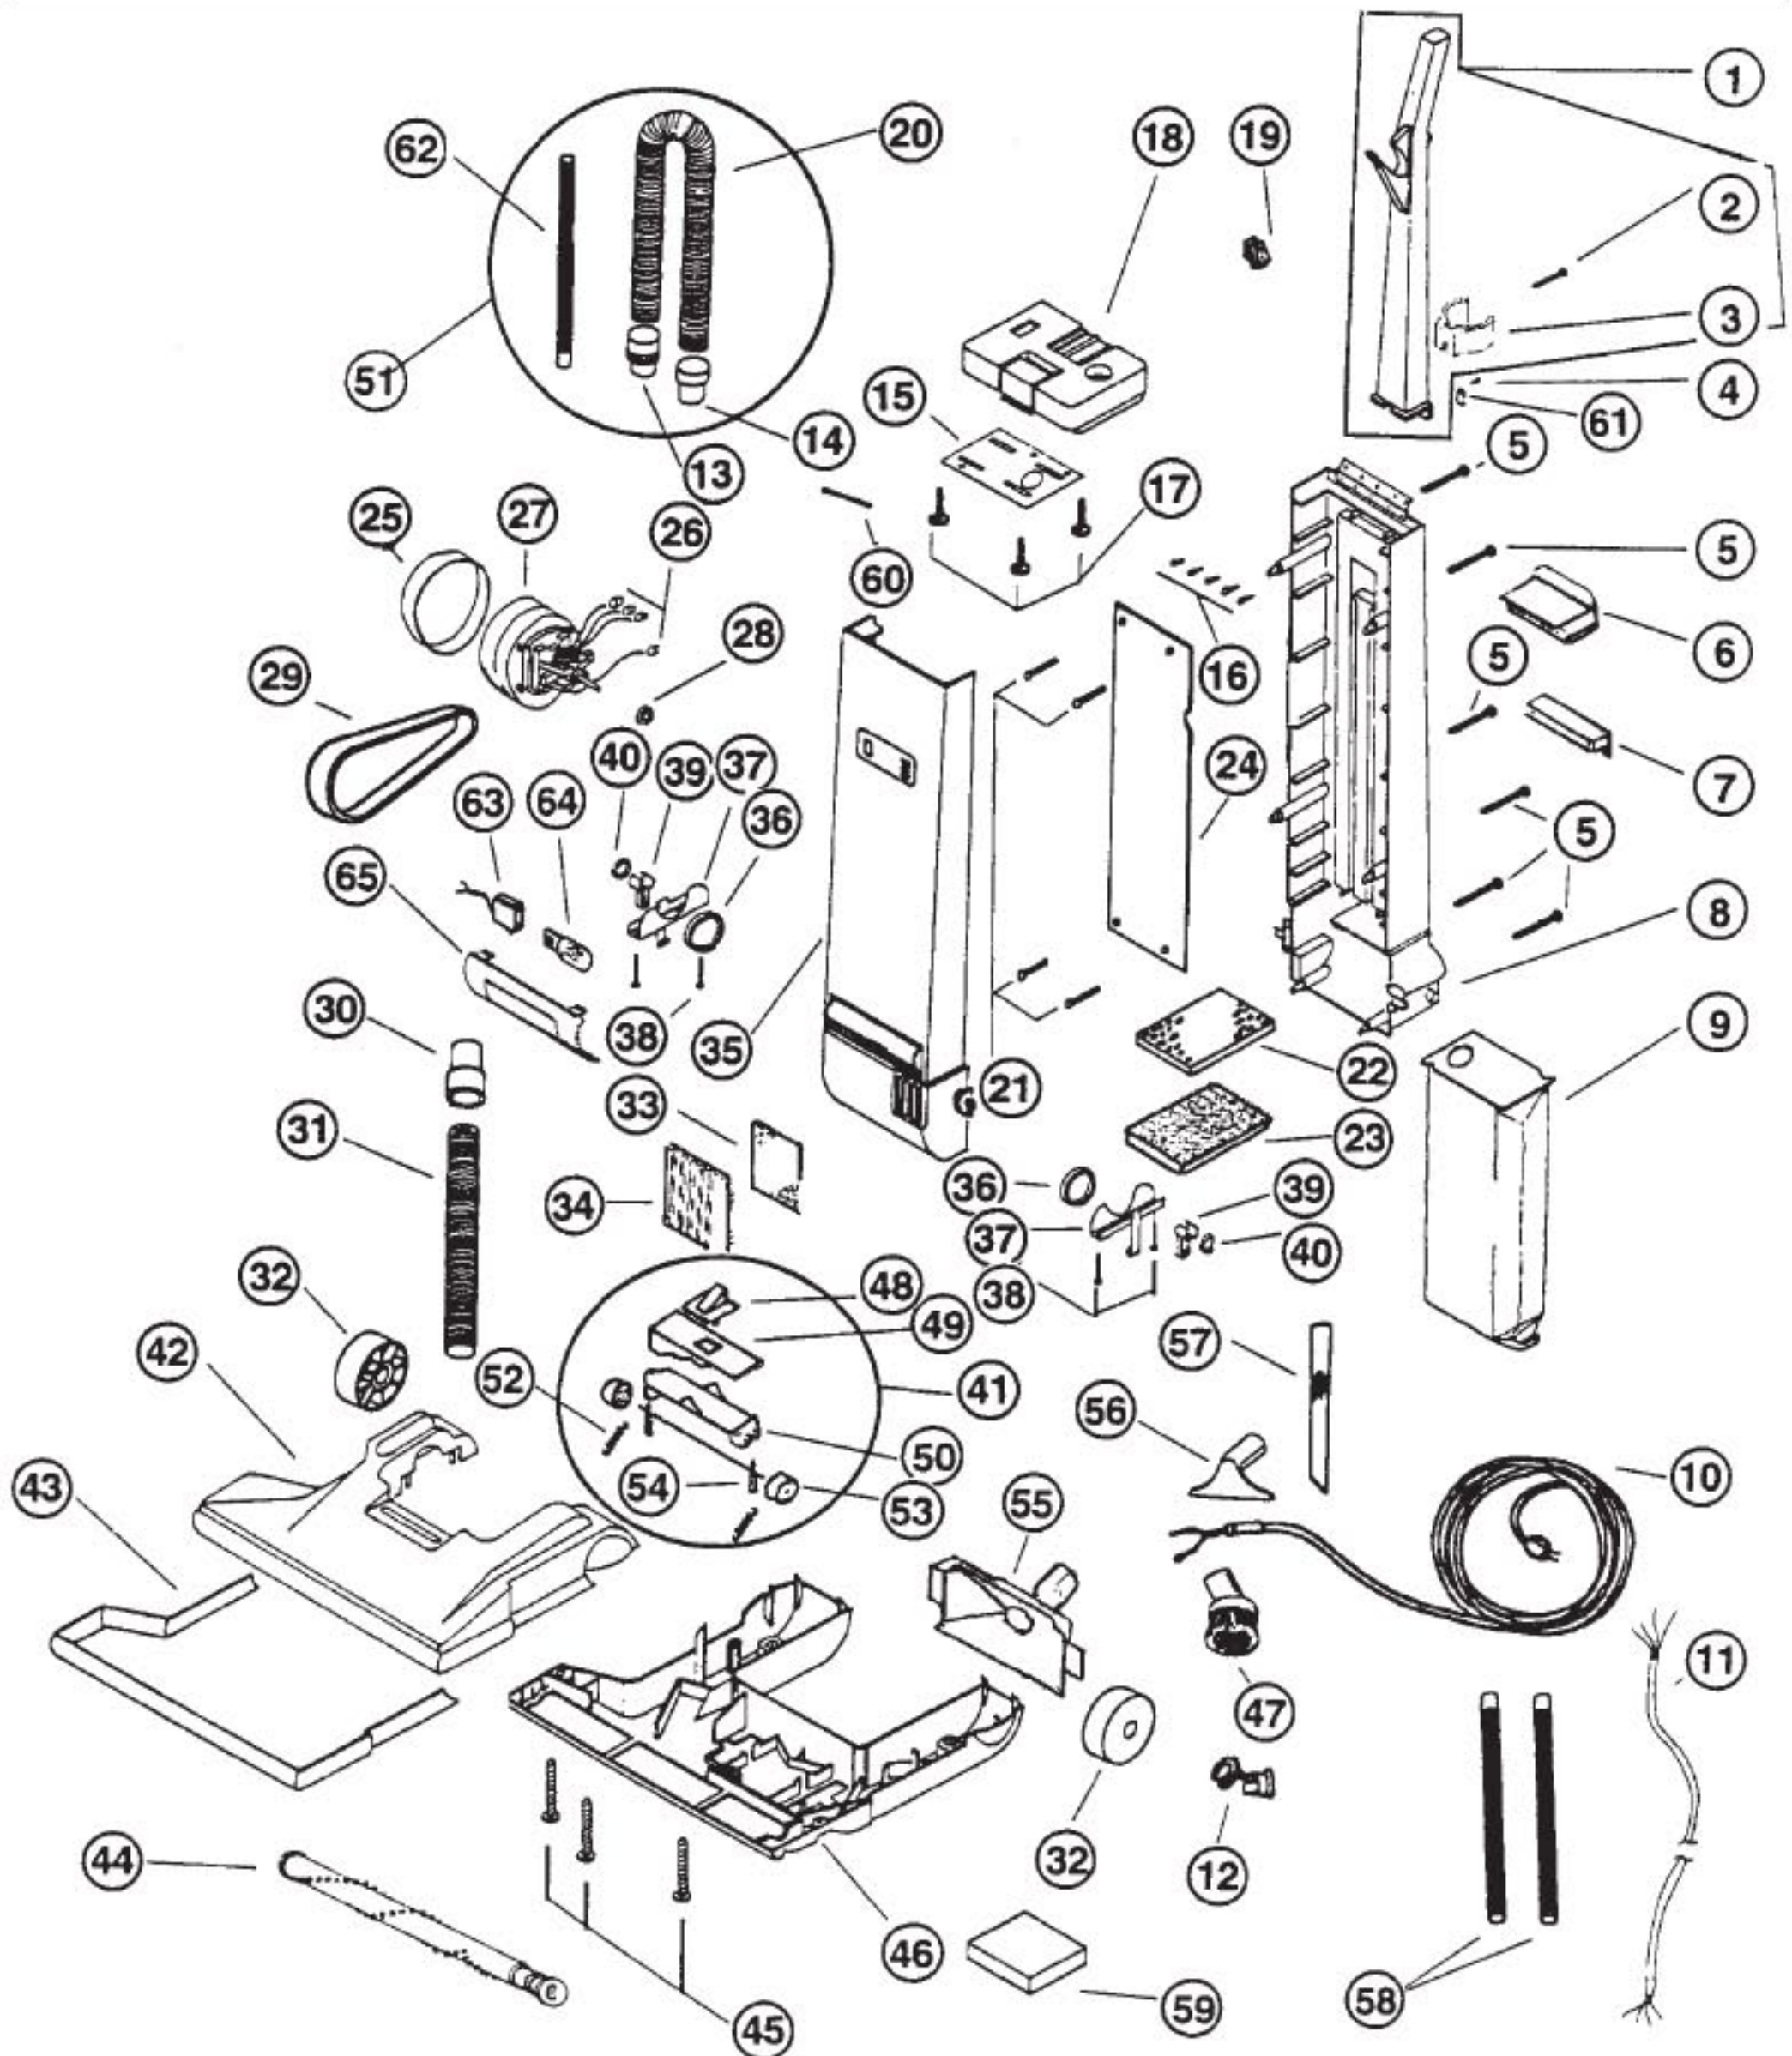

REGINA

HOUSEKEEPER PLUS "93"

Models: H06404, H06405, H06406, H06407

Housekeeper Plus "93" post 1/3/93 production

Models: H06404, H06405, H06406, H06407

Housekeeper Plus "93" post 1/3/93 production

1	N/A	Handle Assy	49	RG-56938040327	Slide, Cam CHA
2	RG-03752	Screw, attachment clip	50	N/A	Carriage, CHA
3	RG-56210P10381	Attachment Clip, 6404,6406	51	RG-095707201	Hose & Wand Assy, 6404,6405,6407
3	RG-56210P10368	Attachment Clip, 6405	51	RG-095708101	Hose & Wand Assy, 6406
3	RG-56210P10384	Attachment Clip, 6407	52	RG-5711601	Spring, carriage CHA
4	RG-03845	Screw, cord retainer	53	RG-56510P2	Wheel, CHA
5	RG-03751	Screw, front to rear housing	54	RG-030039501	Screw, shoulder CHA
6	RG-05510023027	Cord Wrap, upper, 6404,6405,6406	55	RG-095721501	Inlet Nozzle Assy
6	RG-0551500230384	Cord Wrap, upper, 6407	56	RG-70237P20368	Upholstery Nozzle
7	RG-56597P10381	Cord Wrap, lower, 6404,6406	57	RG-70236P10403	Crevice Tool
7	N/A	Cord Wrap, lower, 6405	58	RG-58350010368	Wand
7	RG-56597P10384	Cord Wrap, 6407	59	RG-5715201	Steel Plate
8	RG-095707801	Rear Housing Assy, 6404,6406	60	RG-5718601	Gasket, inlet bag
8	RG-095706401	Rear Housing Assy, 6405	61	RG-56371P2	Cord Restraint
8	RG-095706401	Rear Housing Assy, 6407	62	RG-58350010368	Wand
9	N/A	Paper Bag, type P, 4 pk	63	RG-5711701	Socket, headlight, 6405,6406,6407
9	N/A	Paper Bag, type P, 3 pk, enviro-guard	64	RG-009650019	Bulb, headlight, 6405,6406,6407
9	RG-06009	Paper Bag, type P, 10 pk	65	RG-053010008	Lens, headlight, 6405,6406,6407
9	190-5	Paper Bag, type P, 5 pk (R)	66	RG-5715001	Gasket, cord set
9	N/A	Paper Bag, FreshAire, 3 pk (R)			
10	RG-5812501	Line Cord Assy			
11	RG-5694701	Wiring Harness			
12	RG-030039301	Strain Relief			
13	RG-56957010368	Cuff, upper hose			
14	RG-56957010368	Cuff, upper hose			
15	RG-56953020327	Handle, baseplate			
16	RG-002320015	Screw, handle base			
17	RG-002320015	Screw, handle baseplate			
18	N/A	Handle Base Assy, 6404,6406			
18	RG-095719401	Handle Base Assy, 6405			
18	N/A	Handle Base Assy, 6407			
19	RG-5780802	Switch, 6404,6405,6406			
19	RG-5723601	Switch, 6407			
20	RG-56959030368	Hose, upper			
21	RG-03820	Screw, cover plate			
22	RG-56002P3	Air Filter			
23	RG-56602P30380	Motor Housing Screen			
24	RG-5697501	Harness Cover Plate			
25	RG-5653405	Motor Mount, large			
26	RG-030034202	Wire Butt Connector			
27	RG-5706701	Motor, 6404,6405			
27	RG-5697401	Motor, 6406,6407			
28	RG-5732501	Motor Mount, small			
29	RG-06010	Belt, 2 pk			
29	RG-340	Belt, sold each (R)			
30	RG-56956010403	Cuff, lower hose			
31	RG-56960020368	Lower Hose			
32	RG-56929010327	Rear Wheel			
33	RG-56002P4	Air Filter, exhaust			
34	RG-56529P10381	Exhaust Panel, 6404,6405,6406			
34	RG-56529P10384	Exhaust Panel, 6407			
35	RG-095709901	Front Motor Housing, 6404			
35	RG-095709602	Front Motor Housing, 6405			
35	RG-095708801	Front Motor Housing, 6406			
35	RG-095706501	Front Motor Housing, 6407			
36	RG-56536P1	Bearing Nylon			
37	RG-5693501	Detent Spring Bracket			
38	RG-03752	Screw, detent bracket			
39	RG-5710702	Detent Wear Sleeve			
40	RG-030040401	Cable Tie			
41	RG-095704801	Carpet Height Assembly			
42	RG-095836301	Nozzle Cover Assy, 6404,6405			
42	RG-095720302	Nozzle Cover Assy, 6406			
42	RG-095720302	Nozzle Cover Assy, 6407			
43	RG-56934010368	Bumper			
44	RG-5699502	Brush Roll			
45	RG-03820	Screw, baseplate			
46	RG-095721901	Nozzle Base Assy			
47	RG-56990020368	Round Brush			
48	RG-56937010368	CHA Knob			