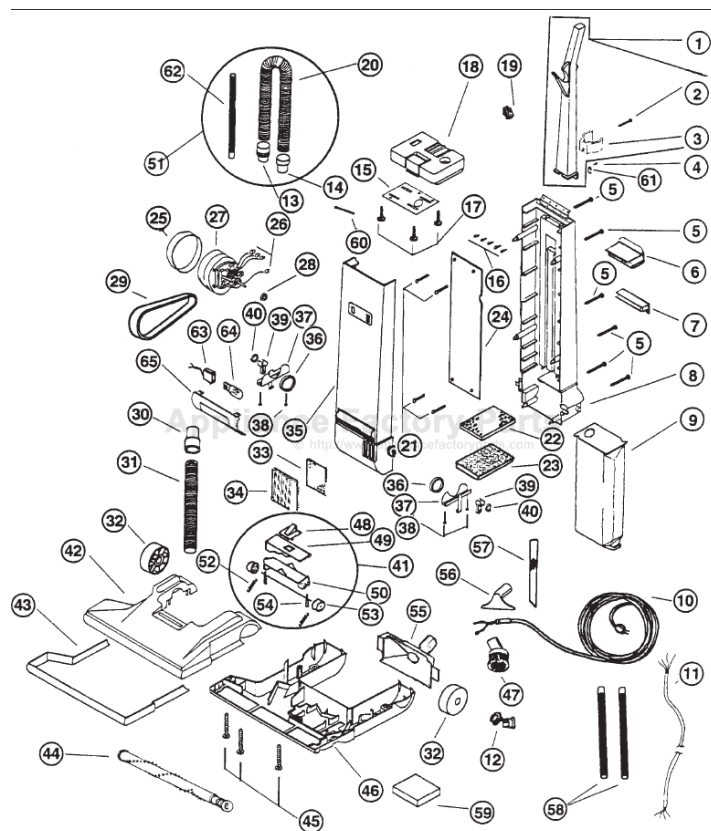

# Regina H-06407 Owner's Manual

[Shop genuine replacement parts for Regina H-06407](#)

[Find Your Regina Vacuum Cleaner Parts - Select From 111 Models](#)

----- Manual continues below -----