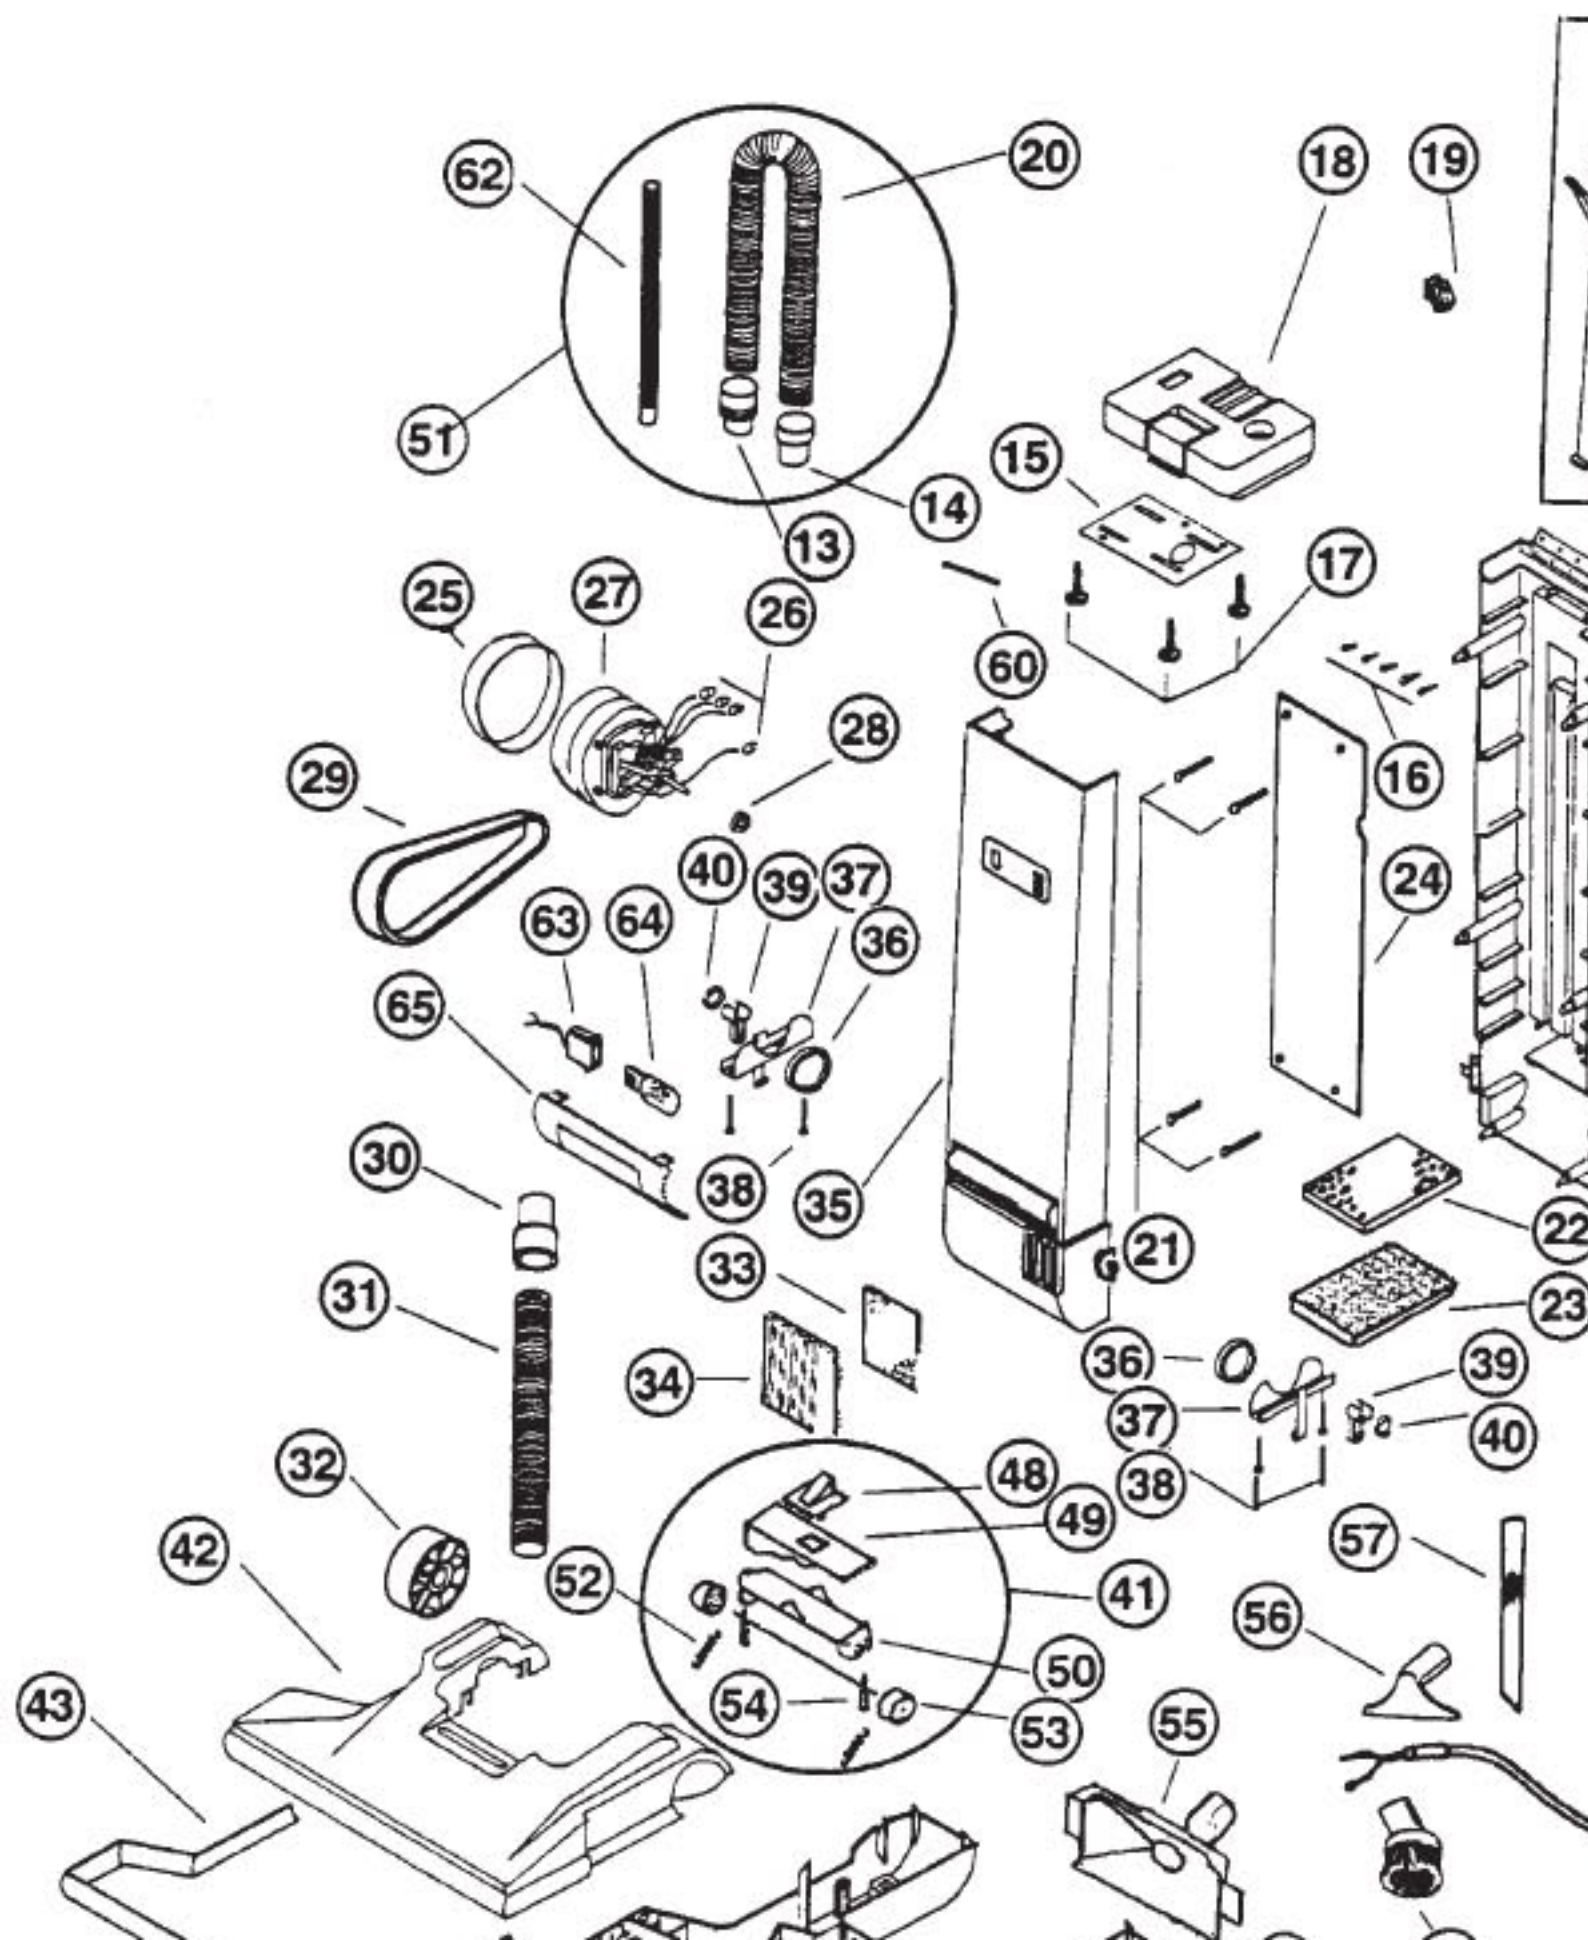

This Owner's Manual is provided and hosted by [Appliance Factory Parts](http://ApplianceFactoryParts.com).

Regina H-06206+ Owner's Manual

[Shop genuine replacement parts for Regina H-06206+](#)

[Find Your Regina Vacuum Cleaner Parts - Select From 111 Models](#)

----- Manual continues below -----

REGINA

HOUSEKEEPER

Models: H06206+, H06304+, H06305+, H06306+, H06307+, H06326+

Housekeeper Plus "+" post 8/5/92 production

REGINA

HOUSEKEEPER

Models: H06206+, H06304+, H06305+, H06306+, H06307+, H06326+