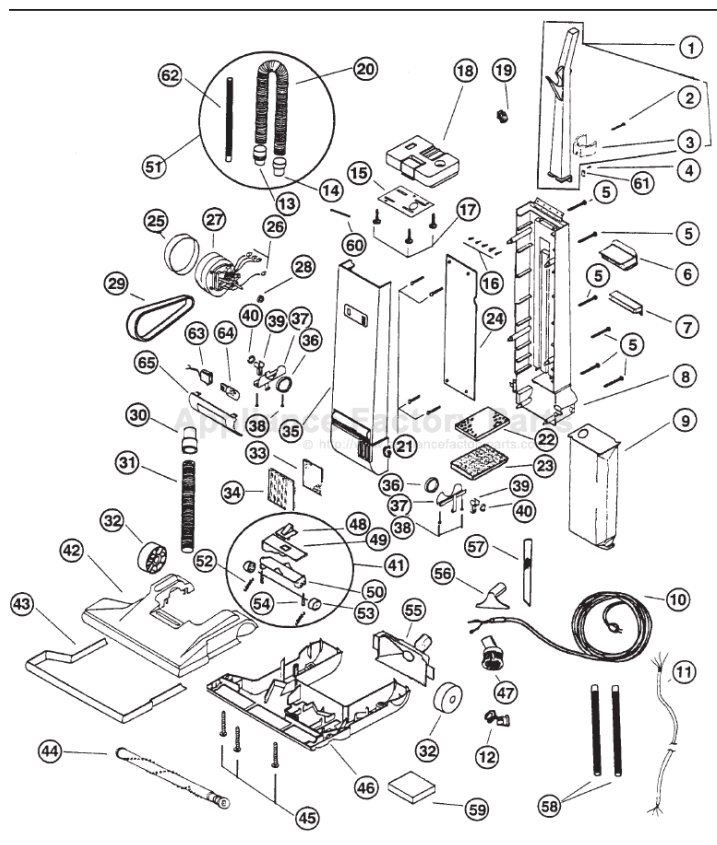

This Owner's Manual is provided and hosted by [Appliance Factory Parts](http://ApplianceFactoryParts.com).

Regina H-06206+ Owner's Manual

[Shop genuine replacement parts for Regina H-06206+](#)

[Find Your Regina Vacuum Cleaner Parts - Select From 111 Models](#)