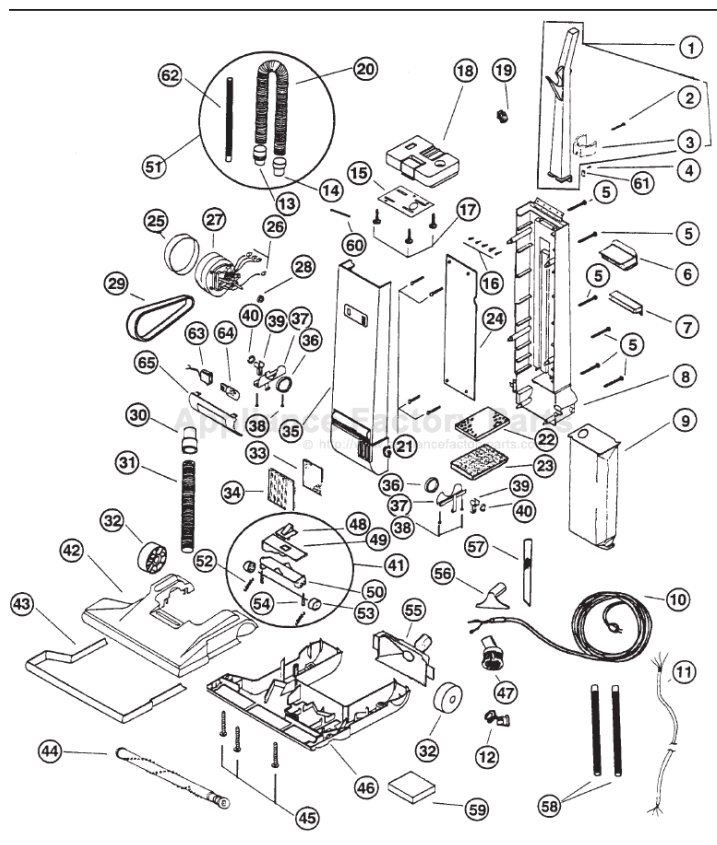

# Regina H-06304+ Owner's Manual

[Shop genuine replacement parts for Regina H-06304+](#)

[Find Your Regina Vacuum Cleaner Parts - Select From 111 Models](#)

----- Manual continues below -----