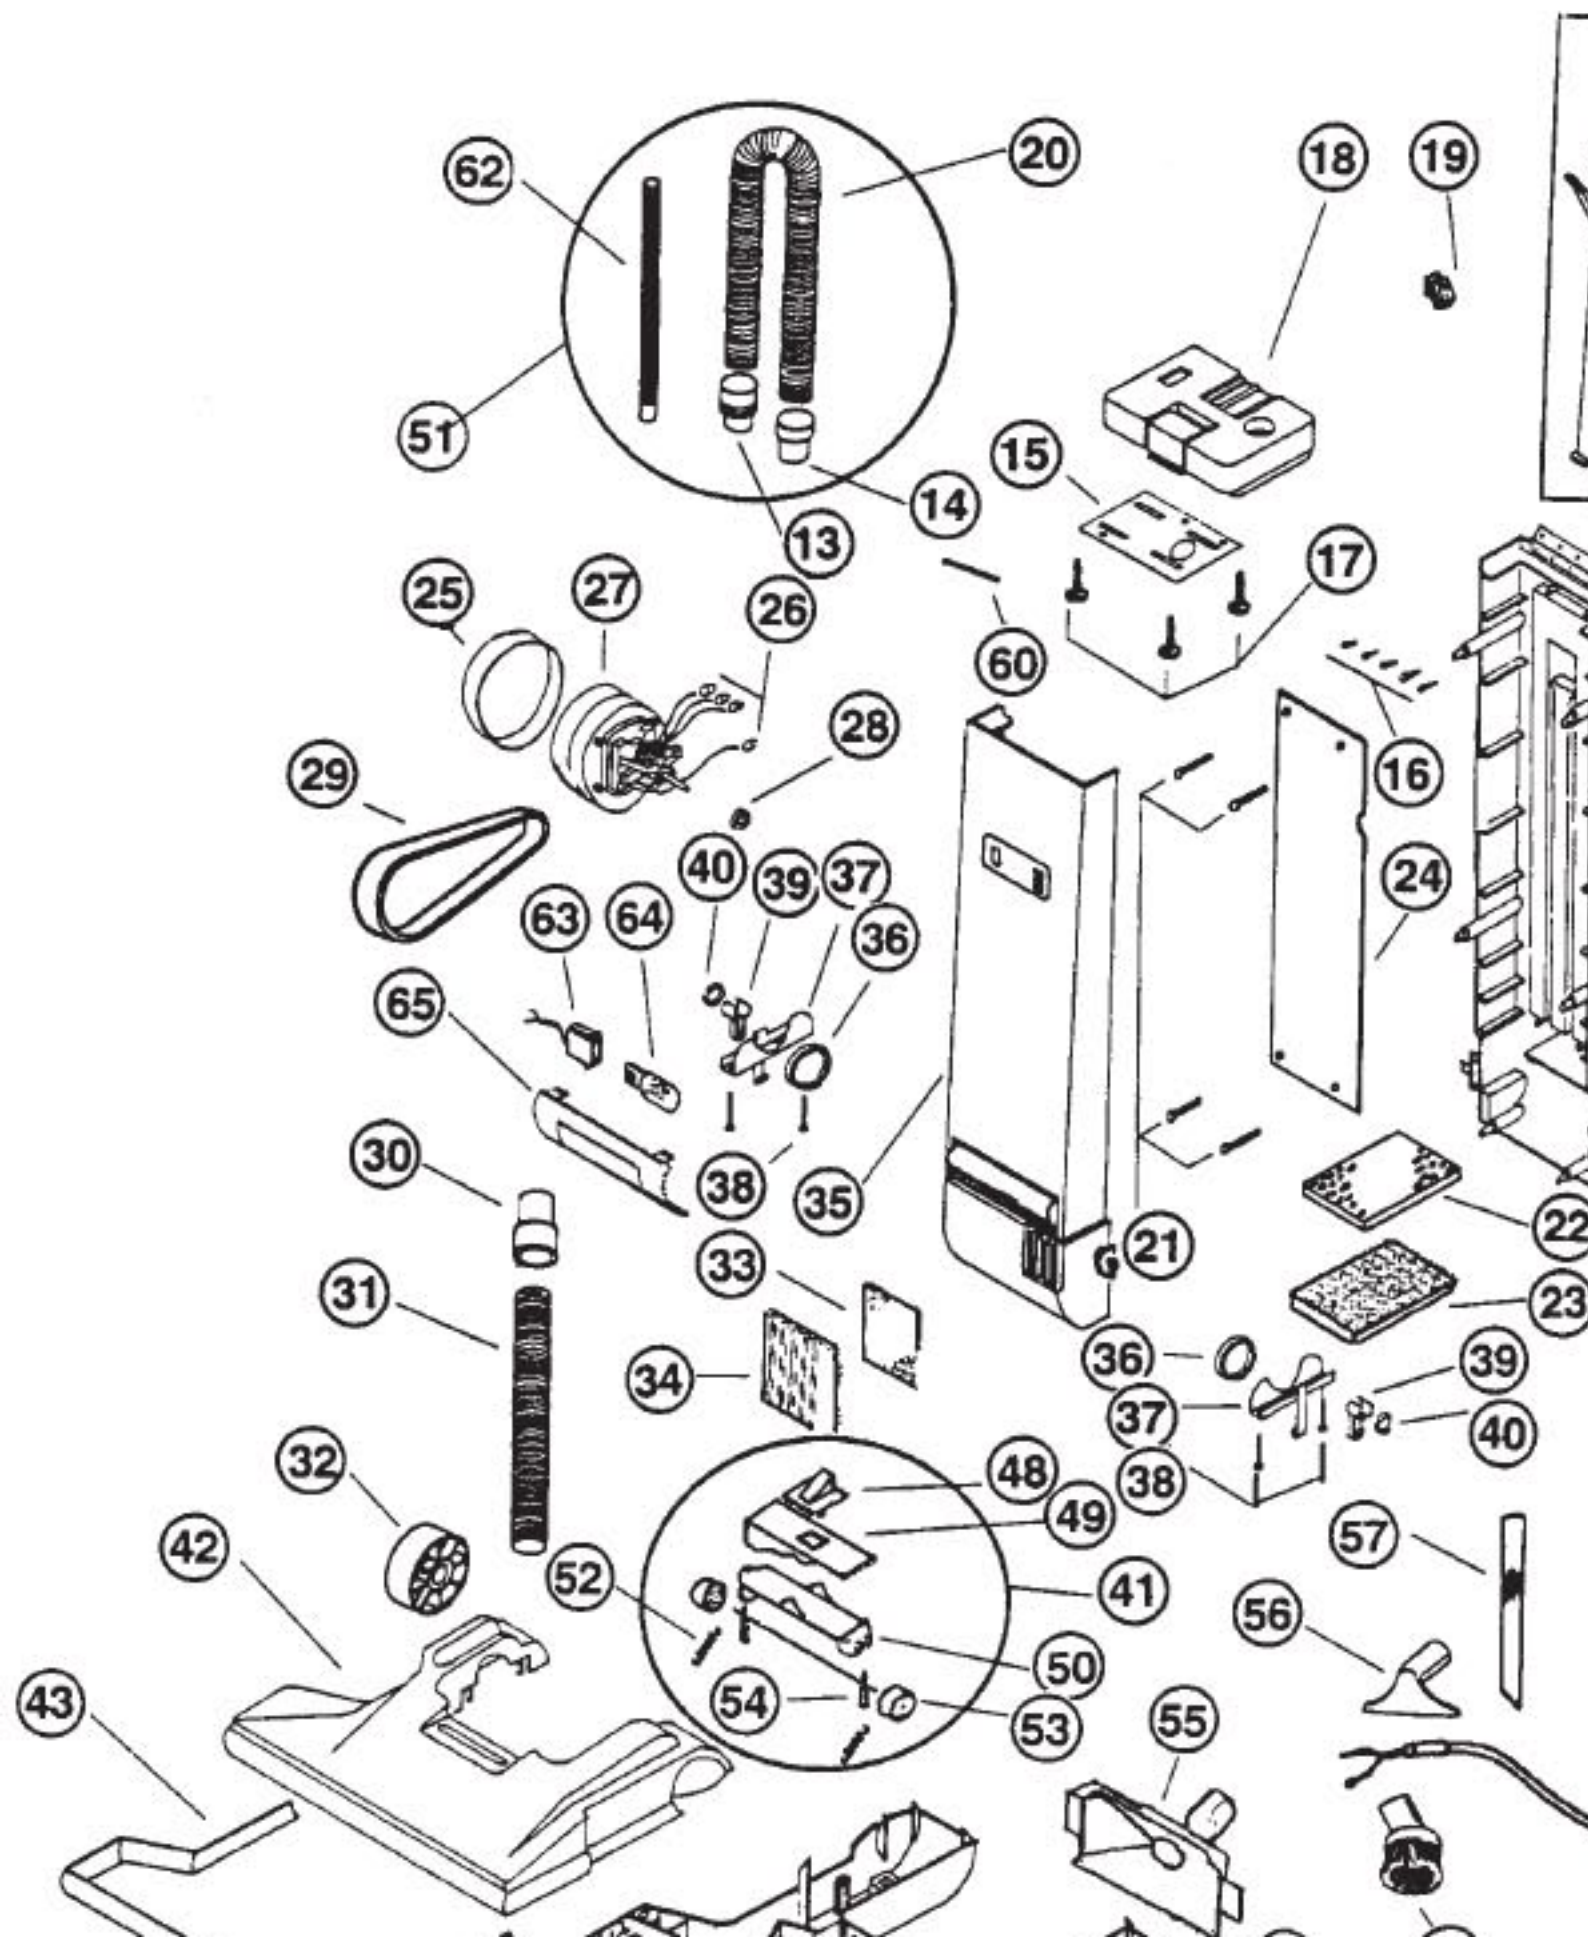

REGINA

HOUSEKEEPER

Models: H06206+, H06304+, H06305+, H06306+, H06307+, H06326+

Housekeeper Plus "+" post 8/5/92 production

REGINA

HOUSEKEEPER

Models: H06206+, H06304+, H06305+, H06306+, H06307+, H06326+

Housekeeper Plus "+" post 8/5/92 production

1	N/A	Handle Assy	31	RG-56960010368	Lower Ho
1	N/A	Handle Assy, 6307	32	RG-56929020327	Rear Wh
2	RG-03752	Screw, attachment clip	33	RG-56002P4	Air Filter,
3	RG-56210P10381	Attachment Clip, 6206,6304,6306,6326	34	RG-56529P10381	Exhaust F
3	RG-56210P10368	Attachment Clip, 6305	34	RG-56529P10381	Exhaust F
3	RG-56210P10384	Attachment Clip, 6307	34	RG-56529P10384	Exhaust F
4	RG-03845	Screw, cord retainer	35	RG-095709901	Front Mo
5	RG-03751	Screw, front to rear housing	35	RG-095709602	Front Mo
6	RG-0551500230381	Cord Wrap, upper, 6206,6304,6306,6326	35	RG-095708801	Front Mo
6	RG-05515002	Cord Wrap, upper, 6305	35	RG-095706501	Front Mo
6	RG-0551500230384	Cord Wrap, upper, 6307	35	RG-095707901	Front Mo
7	RG-56597P10381	Cord Wrap, lower 6206,6304,6306,6326	36	RG-56536P1	Bearing M
7	N/A	Cord Wrap, lower, 6305	37	RG-5693501	Detent Sp
7	RG-56597P10384	Cord Wrap, 6307	38	RG-03752	Screw, de
8	RG-095707801	Rear Housing Assy, 6206,6304,6306,6326	39	RG-5710702	Detent W
8	RG-095706401	Rear Housing Assy, 6305	40	RG-030040401	Cable Tie
8	RG-095706401	Rear Housing Assy, 6307	41	RG-095704801	Carpet H
9	N/A	Paper Bag, type P, 4 pk	42	RG-095836301	Nozzle C
9	N/A	Paper Bag, type P, 3 pk, enviro-guard	42	RG-095720302	Nozzle C
9	RG-06009	Paper Bag, type P, 10 pk	43	RG-56934010368	Bumper,
9	190-5	Paper Bag, type P, 5 pk (R)	43	RG-56934010368	Bumper,
9	N/A	Paper Bag, FreshAire, 3 pk (R)	44	RG-5699502	Brush Ro
10	RG-5812501	Line Cord Assy, 6304,6305,6306	45	RG-03820	Screw, be
10	RG-5812501	Line Cord Assy, 6307	46	RG-095721901	Nozzle B
10	N/A	Line Cord Assy, 6305	46	N/A	Nozzle B
11	RG-5694701	Wiring Harness	47	RG-5699002031	Round Br
12	RG-030039301	Strain Relief	47	RG-25335P1CS	Round Br
13	RG-56957010368	Cuff, upper hose	48	RG-56937010368	CHA Kno
14	RG-56957010403	Cuff, upper hose	49	RG-56938010327	Slide, Ca
15	RG-56953020327	Handle, baseplate	50	N/A	Carriage,
16	RG-002320015	Screw, handle base	51	RG-095707201	Hose & V
17	RG-002320015	Screw, handle baseplate	51	RG-095708101	Hose & V
18	N/A	Handle Base Assy, 6206	51	RG-095708101	Hose & V
18	RG-095719401	Handle Base Assy, 6305	52	RG-5711601	Spring, Ca
18	N/A	Handle Base Assy, 6307	53	RG-56510P2	Wheel, C
18	RG-095719401	Handle Base Assy, 6304	54	RG-030039501	Screw, sh
19	RG-5780802	Switch	55	RG-095721501	Inlet Nozz
20	RG-56959010403	Hose, upper,6304,6305,6306,6307	56	RG-70237P20368	Upholster
20	RG-56959030368	Hose, 6206,6326	56	RG-70237P203	Upholster
21	RG-03820	Screw, cover plate	57	RG-70236P10403	Crevice T
22	RG-56002P3	Air Filter	57	RG-70236P10368	Crevice T
23	RG-56602P30380	Motor Housing Screen	58	RG-58350010368	Wand, 63
24	RG-5697501	Harness Cover Plate	58	RG-56706P2CS	Wand, 62
25	RG-5653405	Motor Mount, large	59	RG-5715201	Steel Plat
26	RG-030034202	Wire Butt Connector	60	RG-5718601	Gasket, ir
27	RG-5706701	Motor	61	RG-56371P2	Cord Res
28	RG-5732501	Motor Mount, small	62	RG-58350010368	Wand, 63
29	RG-06010	Belt, 2 pack	62	RG-56706P2CS	Wand, 62
29	RG-340	Belt, sold each (R)	63	RG-5711701	Socket, h
30	RG-56956010403	Cuff, lower hose, 6304,6305,6306,6307	64	RG-009650019	Bulb, hea
30	RG-56956010368	Cuff, lower hose, 6206,6326	65	RG-053010008	Lens, hea
31	RG-56960010403	Lower Hose, 6304,6305,6306,6307	66	RG-5715001	Gasket, c