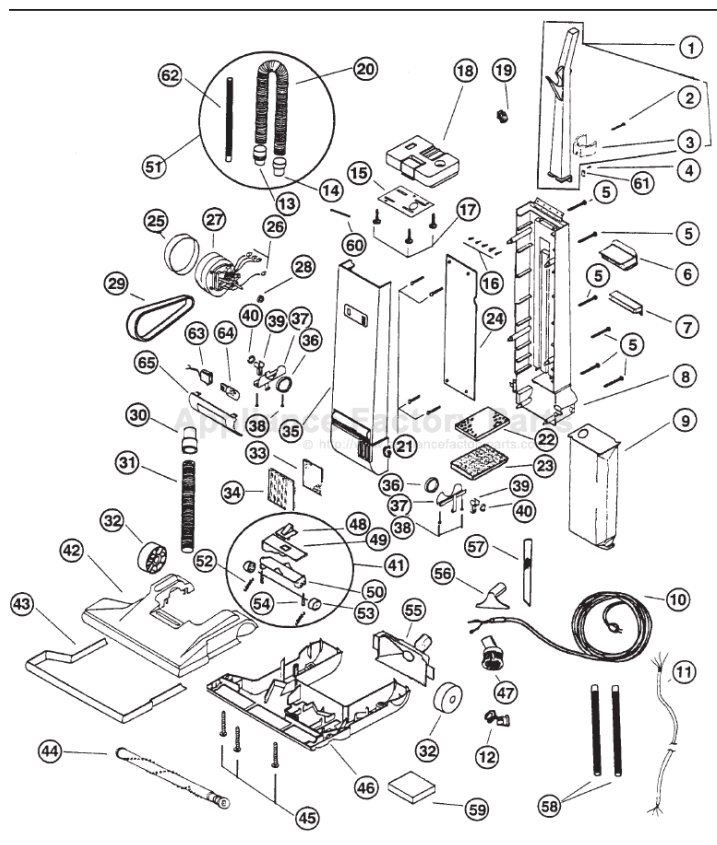

This Owner's Manual is provided and hosted by [Appliance Factory Parts](#).

Regina H-06305+ Owner's Manual

[Shop genuine replacement parts for Regina H-06305+](#)

[Find Your Regina Vacuum Cleaner Parts - Select From 111 Models](#)