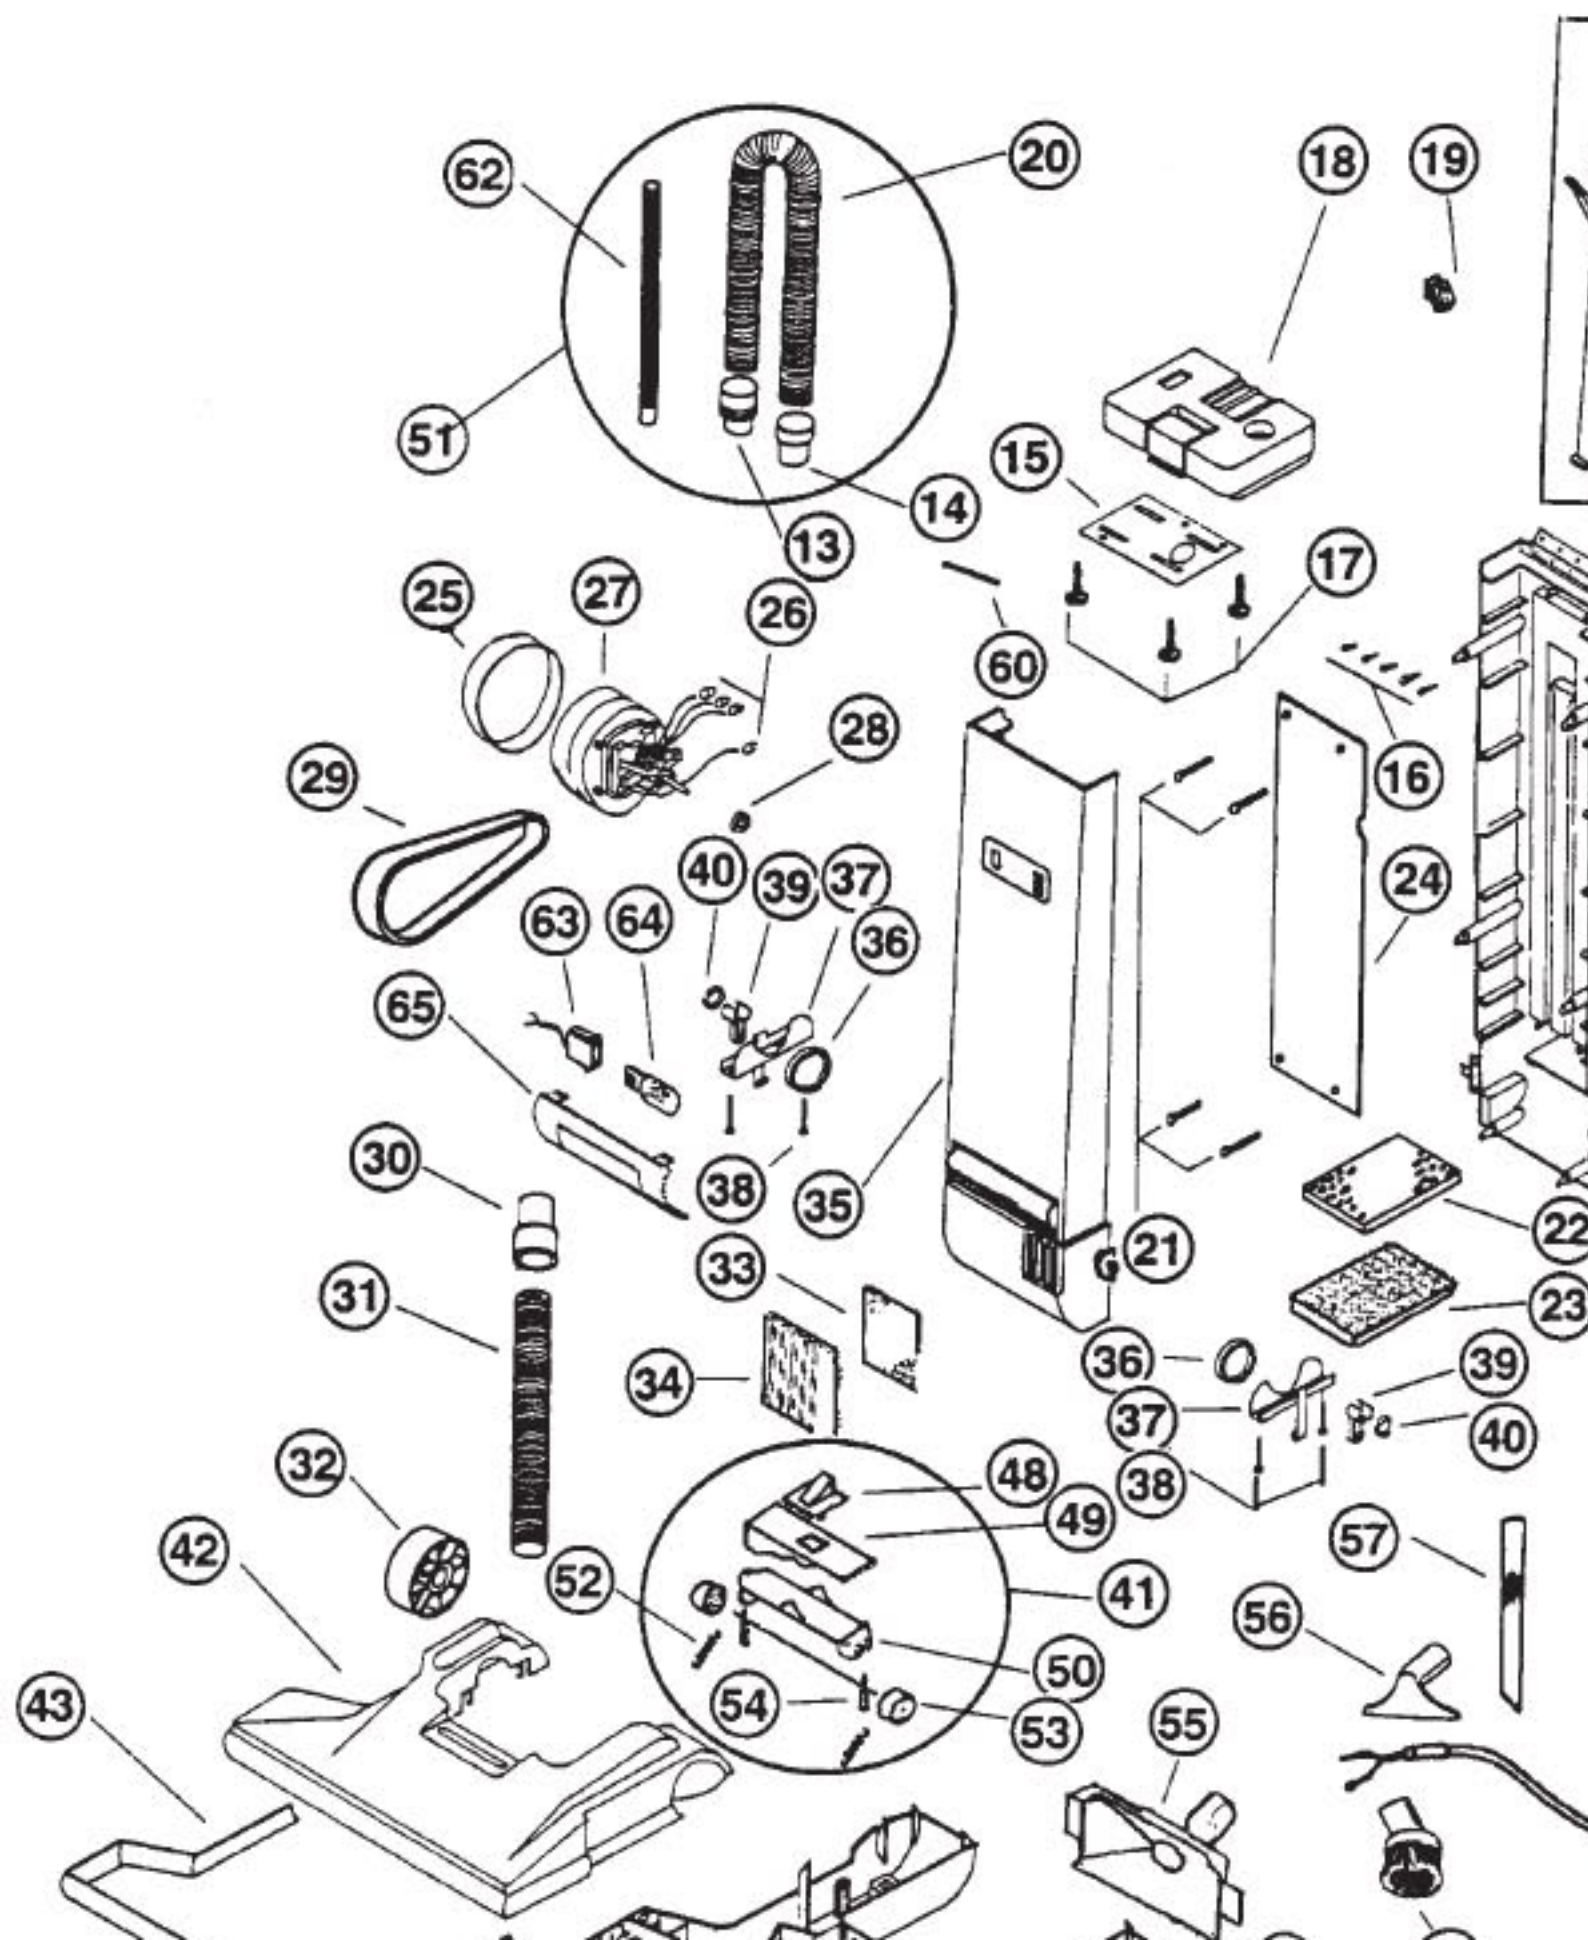

This Owner's Manual is provided and hosted by [Appliance Factory Parts](#).

Regina H-06305+ Owner's Manual

[Shop genuine replacement parts for Regina H-06305+](#)

[Find Your Regina Vacuum Cleaner Parts - Select From 111 Models](#)

----- Manual continues below -----

REGINA

HOUSEKEEPER

Models: H06206+, H06304+, H06305+, H06306+, H06307+, H06326+

Housekeeper Plus "+" post 8/5/92 production

REGINA

HOUSEKEEPER

Models: H06206+, H06304+, H06305+, H06306+, H06307+, H06326+