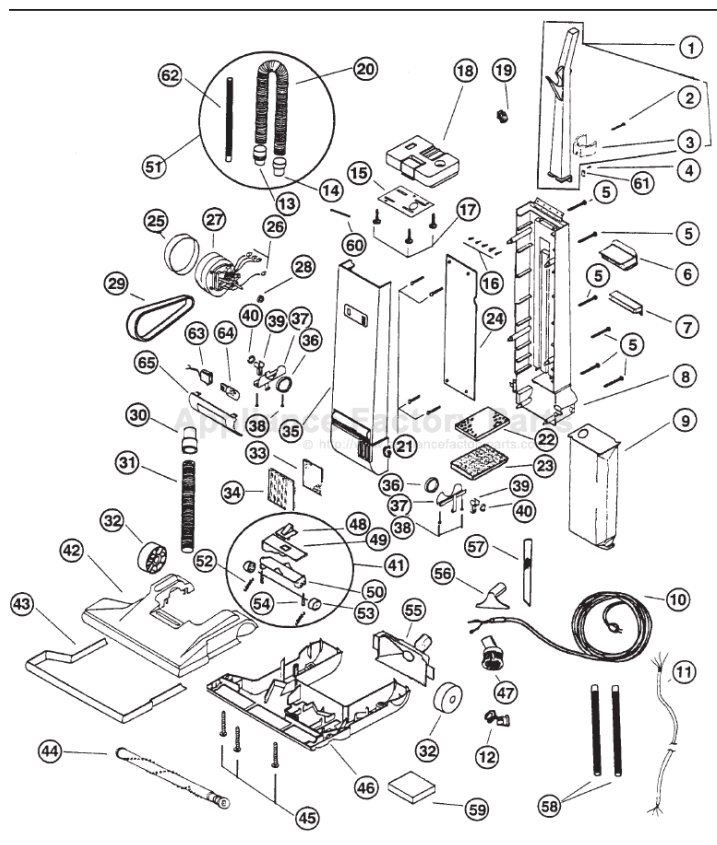

# Regina H-06307 Owner's Manual

[Shop genuine replacement parts for Regina H-06307](#)

[Find Your Regina Vacuum Cleaner Parts - Select From 111 Models](#)

----- Manual continues below -----