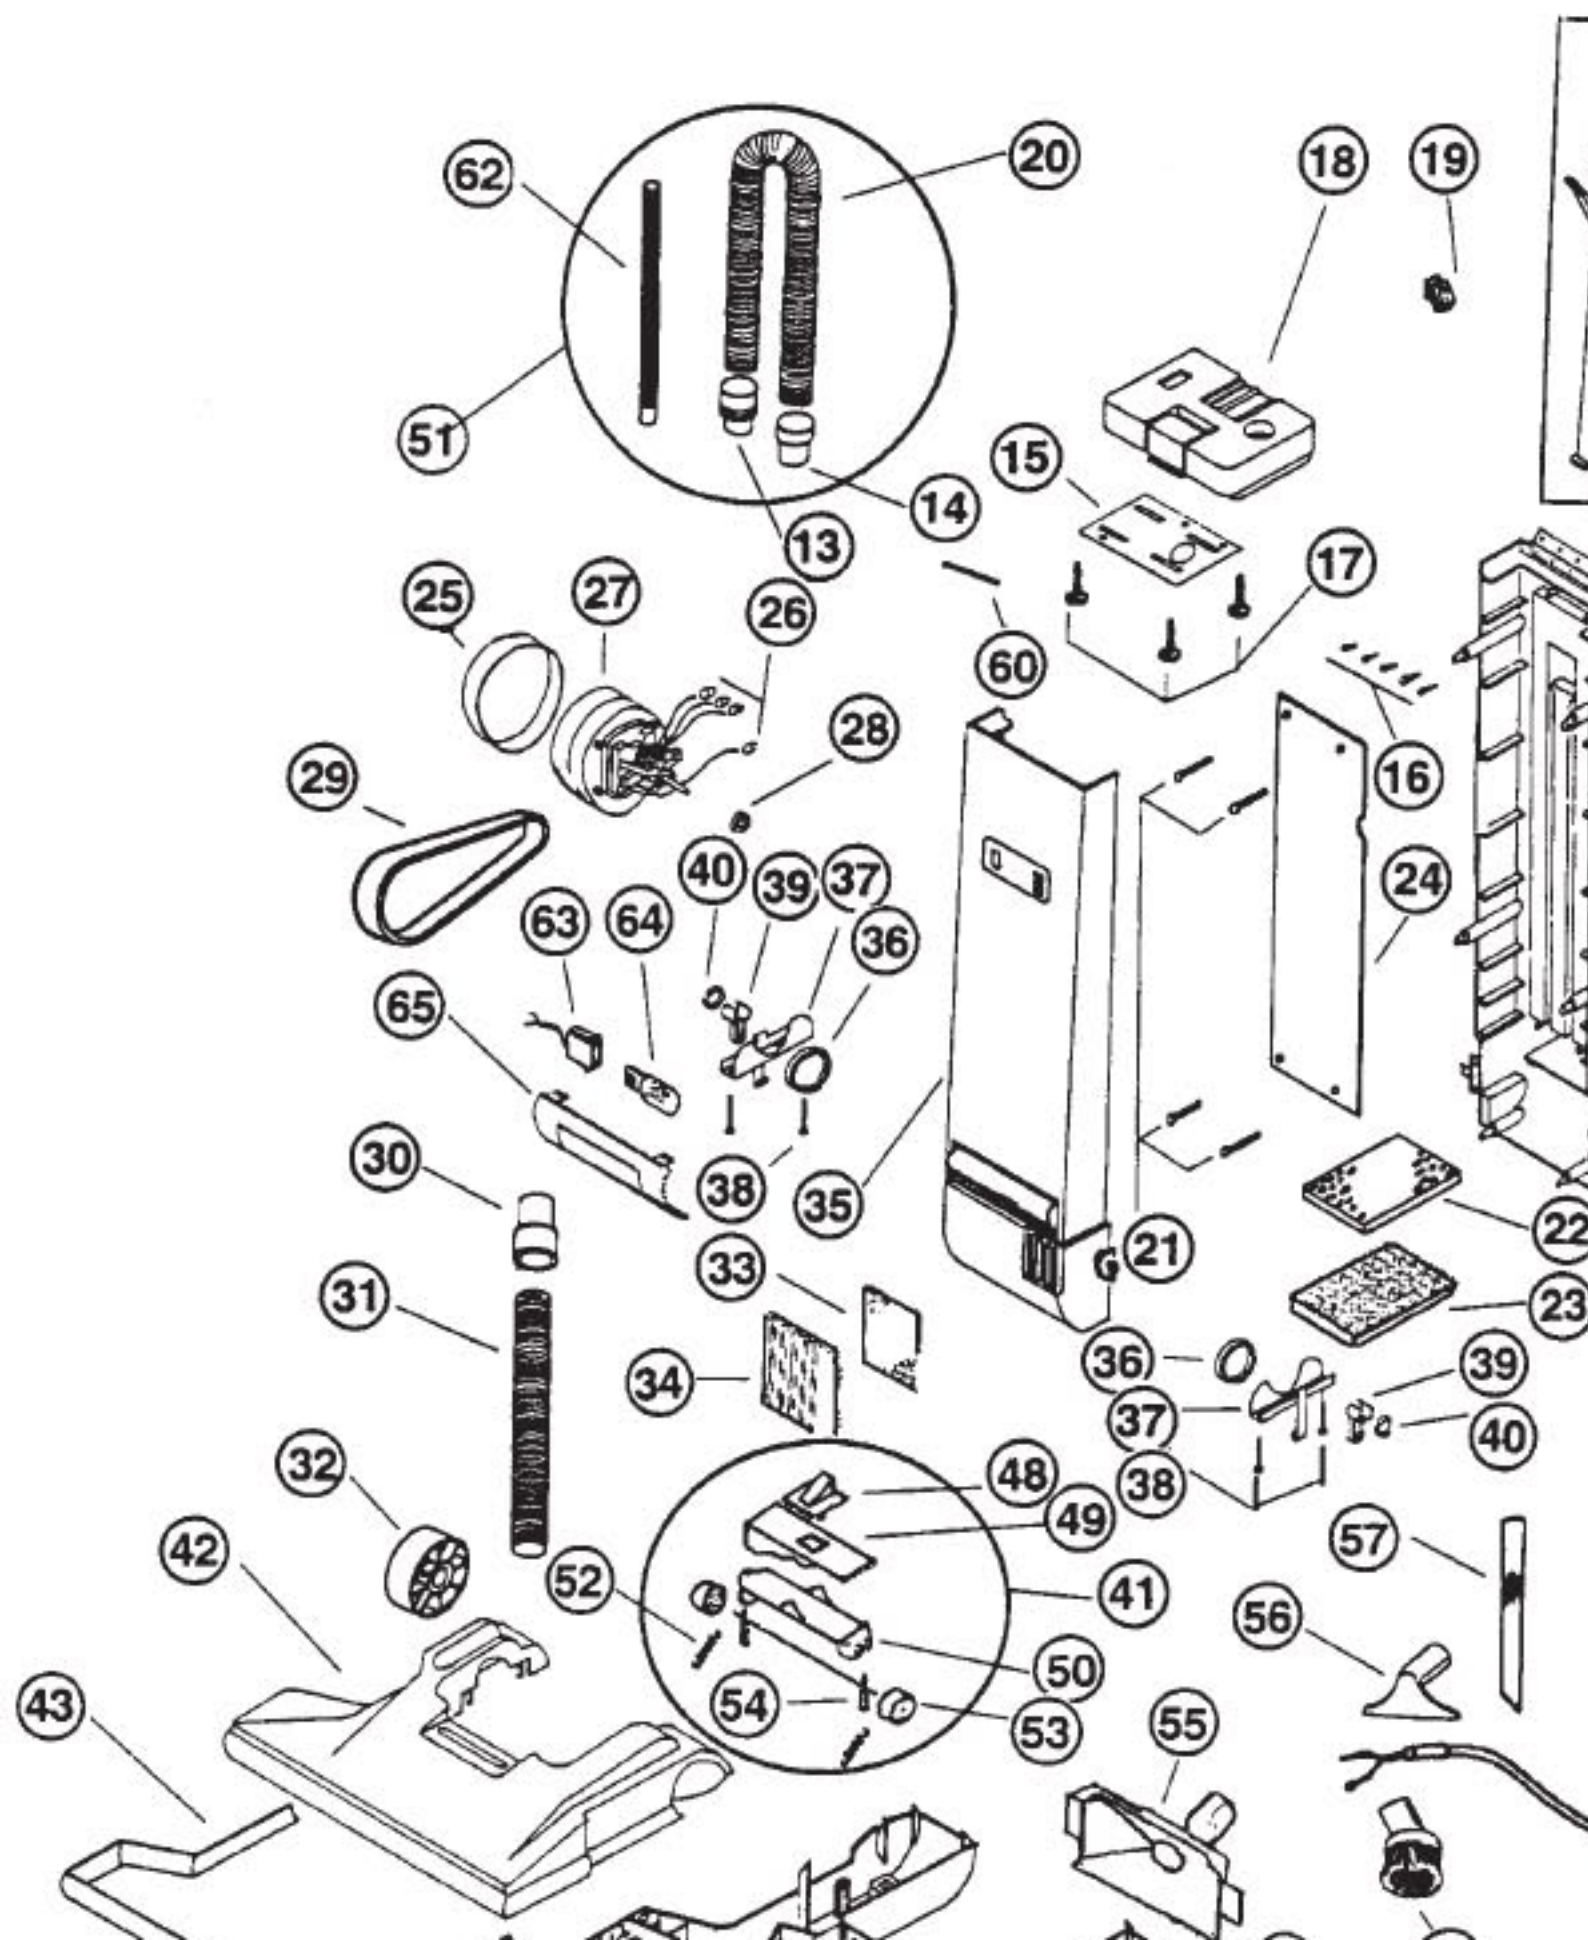

This Owner's Manual is provided and hosted by [Appliance Factory Parts](#).

Regina H-06326+ Owner's Manual

[Shop genuine replacement parts for Regina H-06326+](#)

[Find Your Regina Vacuum Cleaner Parts - Select From 111 Models](#)

----- Manual continues below -----

REGINA

HOUSEKEEPER

Models: H06206+, H06304+, H06305+, H06306+, H06307+, H06326+

Housekeeper Plus "+" post 8/5/92 production

REGINA

HOUSEKEEPER

Models: H06206+, H06304+, H06305+, H06306+, H06307+, H06326+