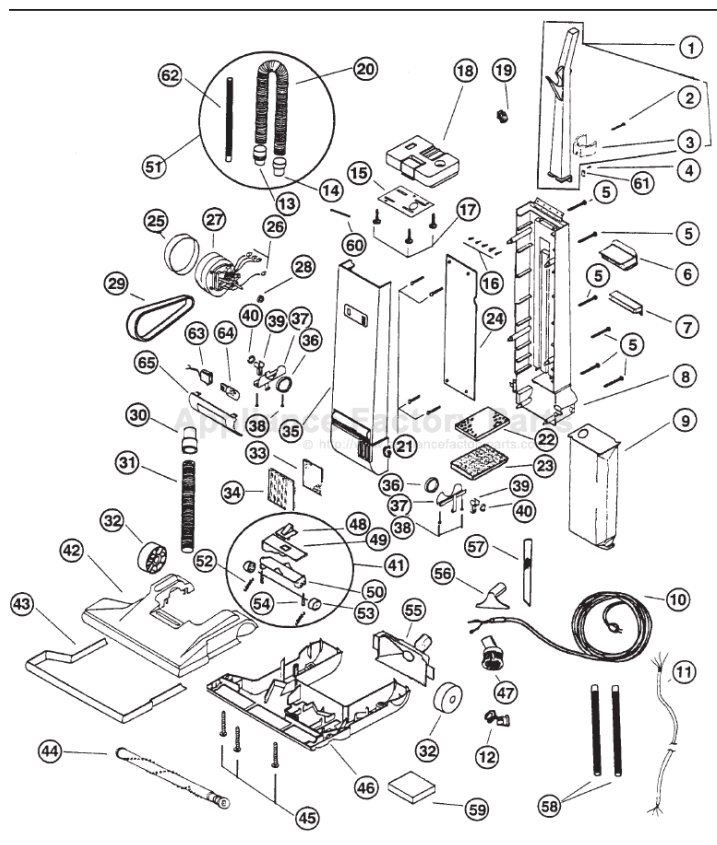

This Owner's Manual is provided and hosted by [Appliance Factory Parts](#).

Regina H-06326+ Owner's Manual

[Shop genuine replacement parts for Regina H-06326+](#)

[Find Your Regina Vacuum Cleaner Parts - Select From 111 Models](#)