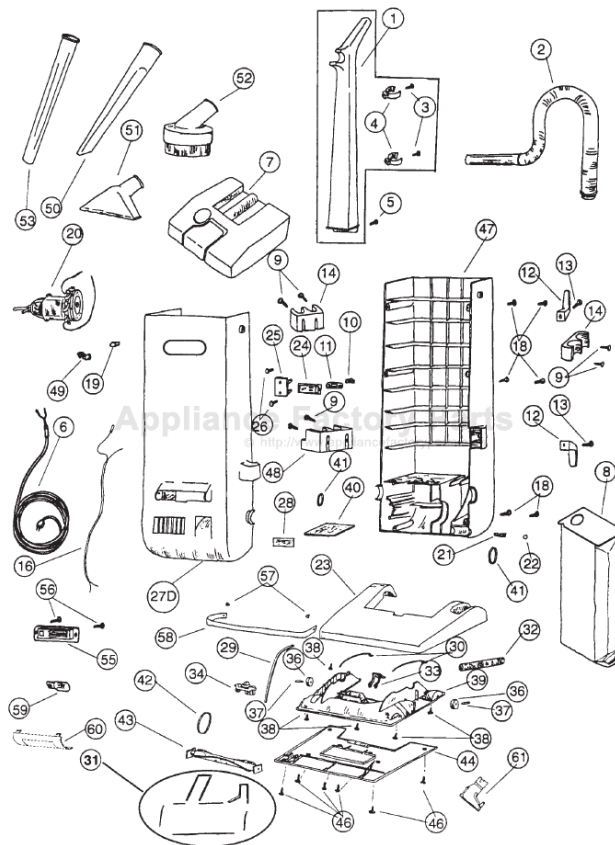

# Regina H-06132 Owner's Manual

[Shop genuine replacement parts for Regina H-06132](#)

[Find Your Regina Vacuum Cleaner Parts - Select From 111 Models](#)

----- Manual continues below -----