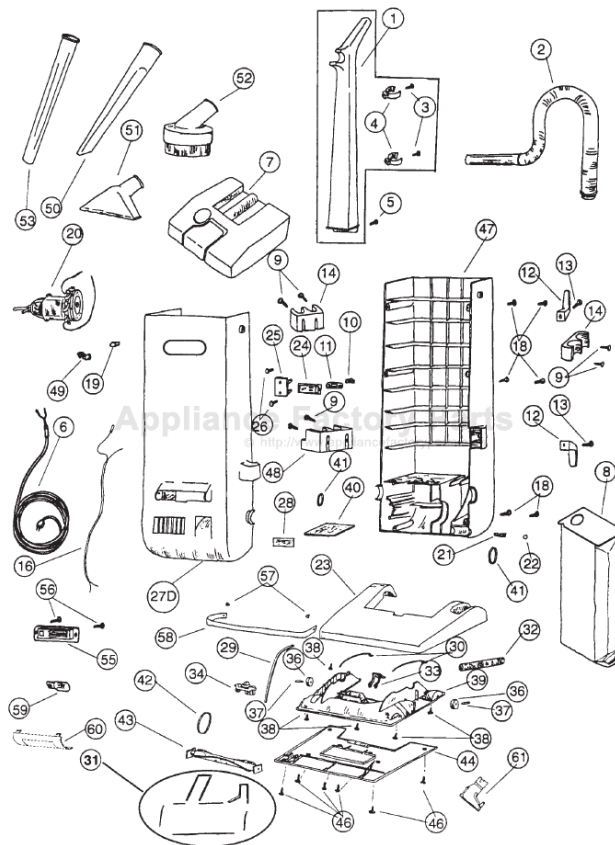

# Regina H-06231 Owner's Manual

[Shop genuine replacement parts for Regina H-06231](#)

[Find Your Regina Vacuum Cleaner Parts - Select From 111 Models](#)

----- Manual continues below -----