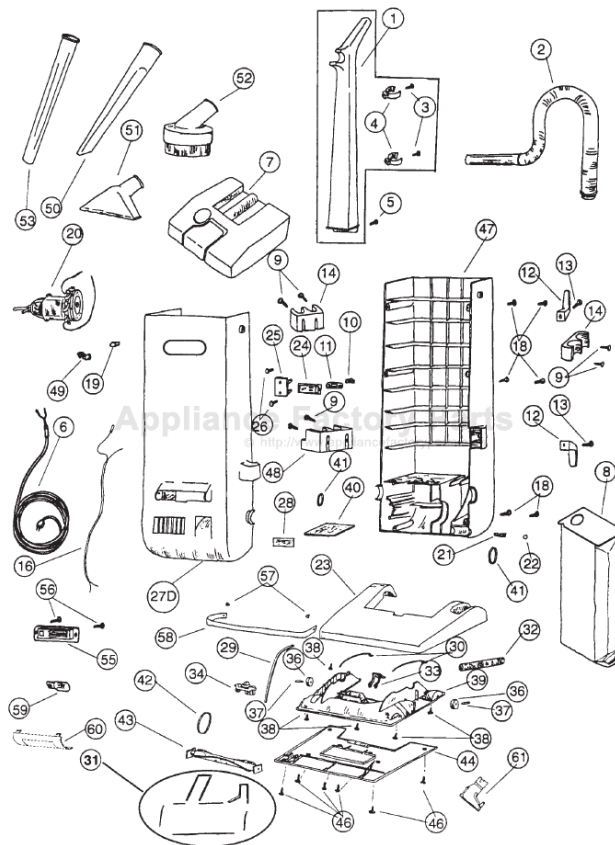

[Find Your Regina Vacuum Cleaner Parts - Select From 111 Models](#)

----- Manual continues below -----