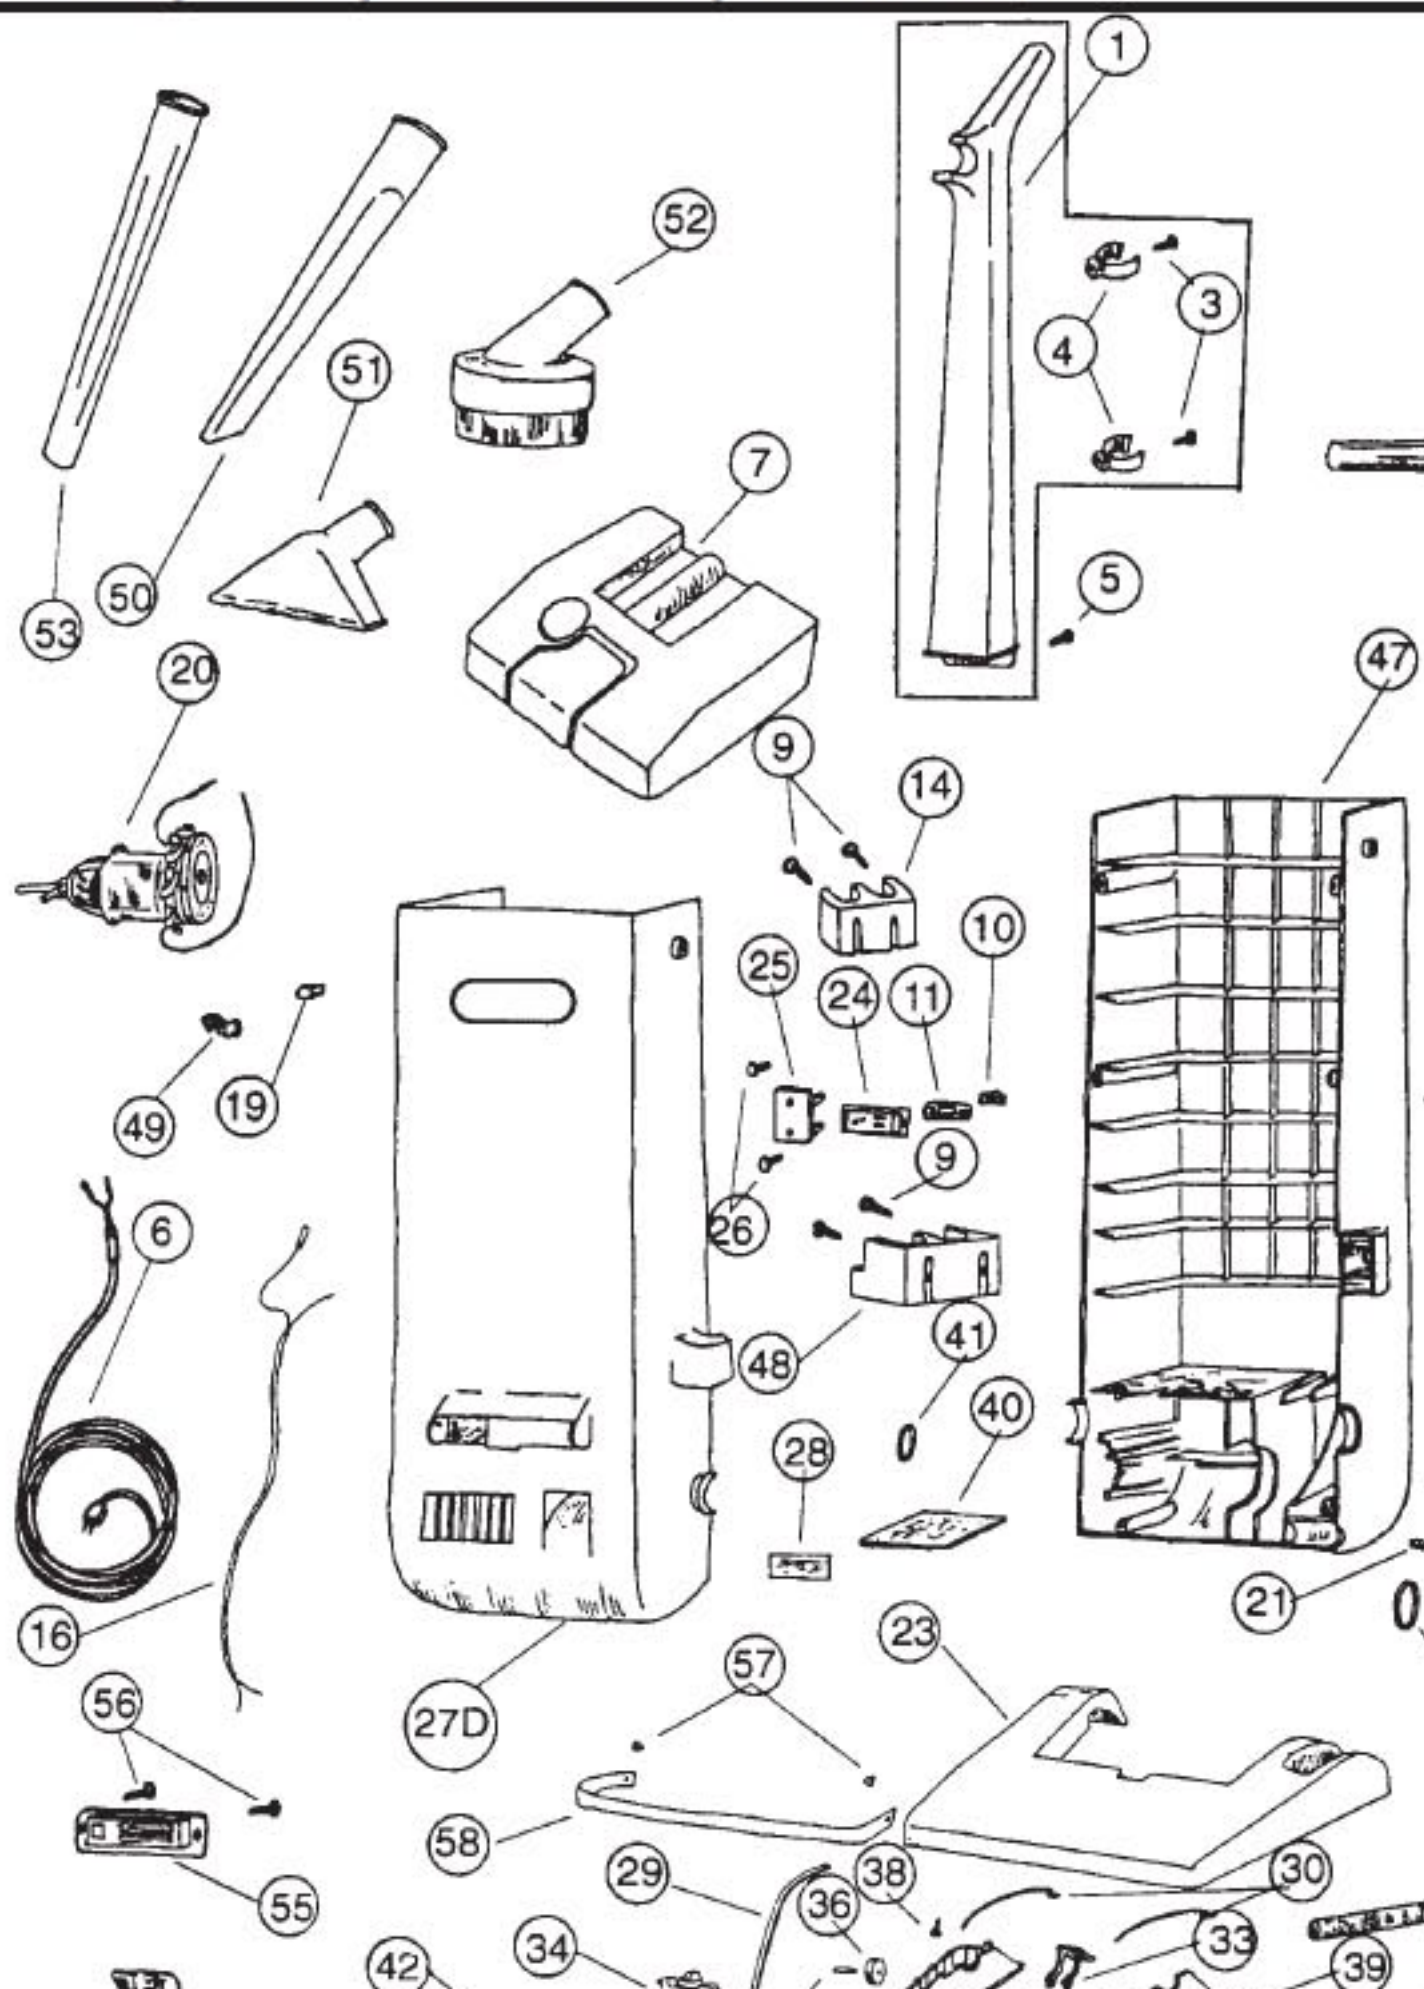

This Owner's Manual is provided and hosted by [Appliance Factory Parts](http://ApplianceFactoryParts.com).

Regina H-06332 Owner's Manual

[Shop genuine replacement parts for Regina H-06332](#)

[Find Your Regina Vacuum Cleaner Parts - Select From 111 Models](#)

----- Manual continues below -----

REGINA

H

Models: H06131 H06132, H06133, H06231, H06233, H06331, H06331A, H06333, H06332

Housekeeper II post 9/1/88 production

REGINA

H

Models: H06131 H06132, H06133, H06231, H06233, H06331, H06331A, H06333, H06332