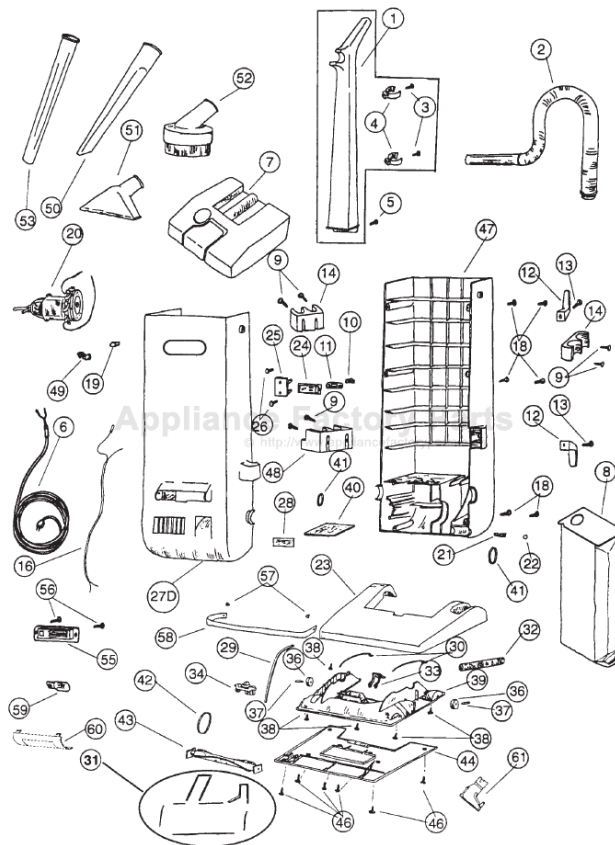

This Owner's Manual is provided and hosted by [Appliance Factory Parts](http://ApplianceFactoryParts.com).

Regina H-06332 Owner's Manual

[Shop genuine replacement parts for Regina H-06332](#)

[Find Your Regina Vacuum Cleaner Parts - Select From 111 Models](#)