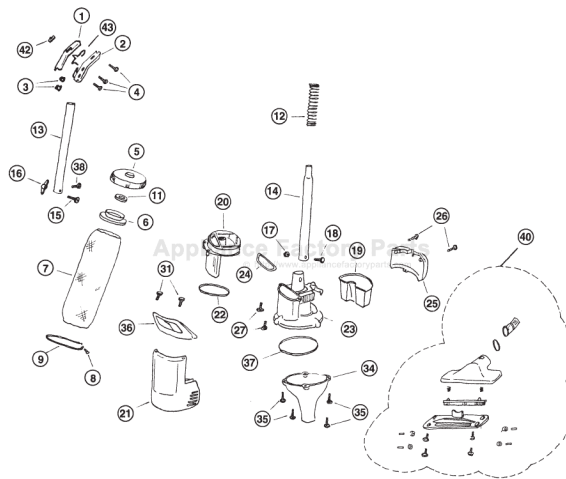

This Owner's Manual is provided and hosted by [Appliance Factory Parts](#).

Regina B-02201 Owner's Manual

[Shop genuine replacement parts for Regina B-02201](#)

[Find Your Regina Vacuum Cleaner Parts - Select From 111 Models](#)

----- Manual continues below -----

REGINA

ELEKTRIK B

Models: B02101, B02111, B02201, B02301, SB02101, SB2201, SB02301

Electrikbroom "Cosmo" post 2/1/90 production

Models: B02101, B02111, B02201, B02301, SB02101, SB2201, SB02301