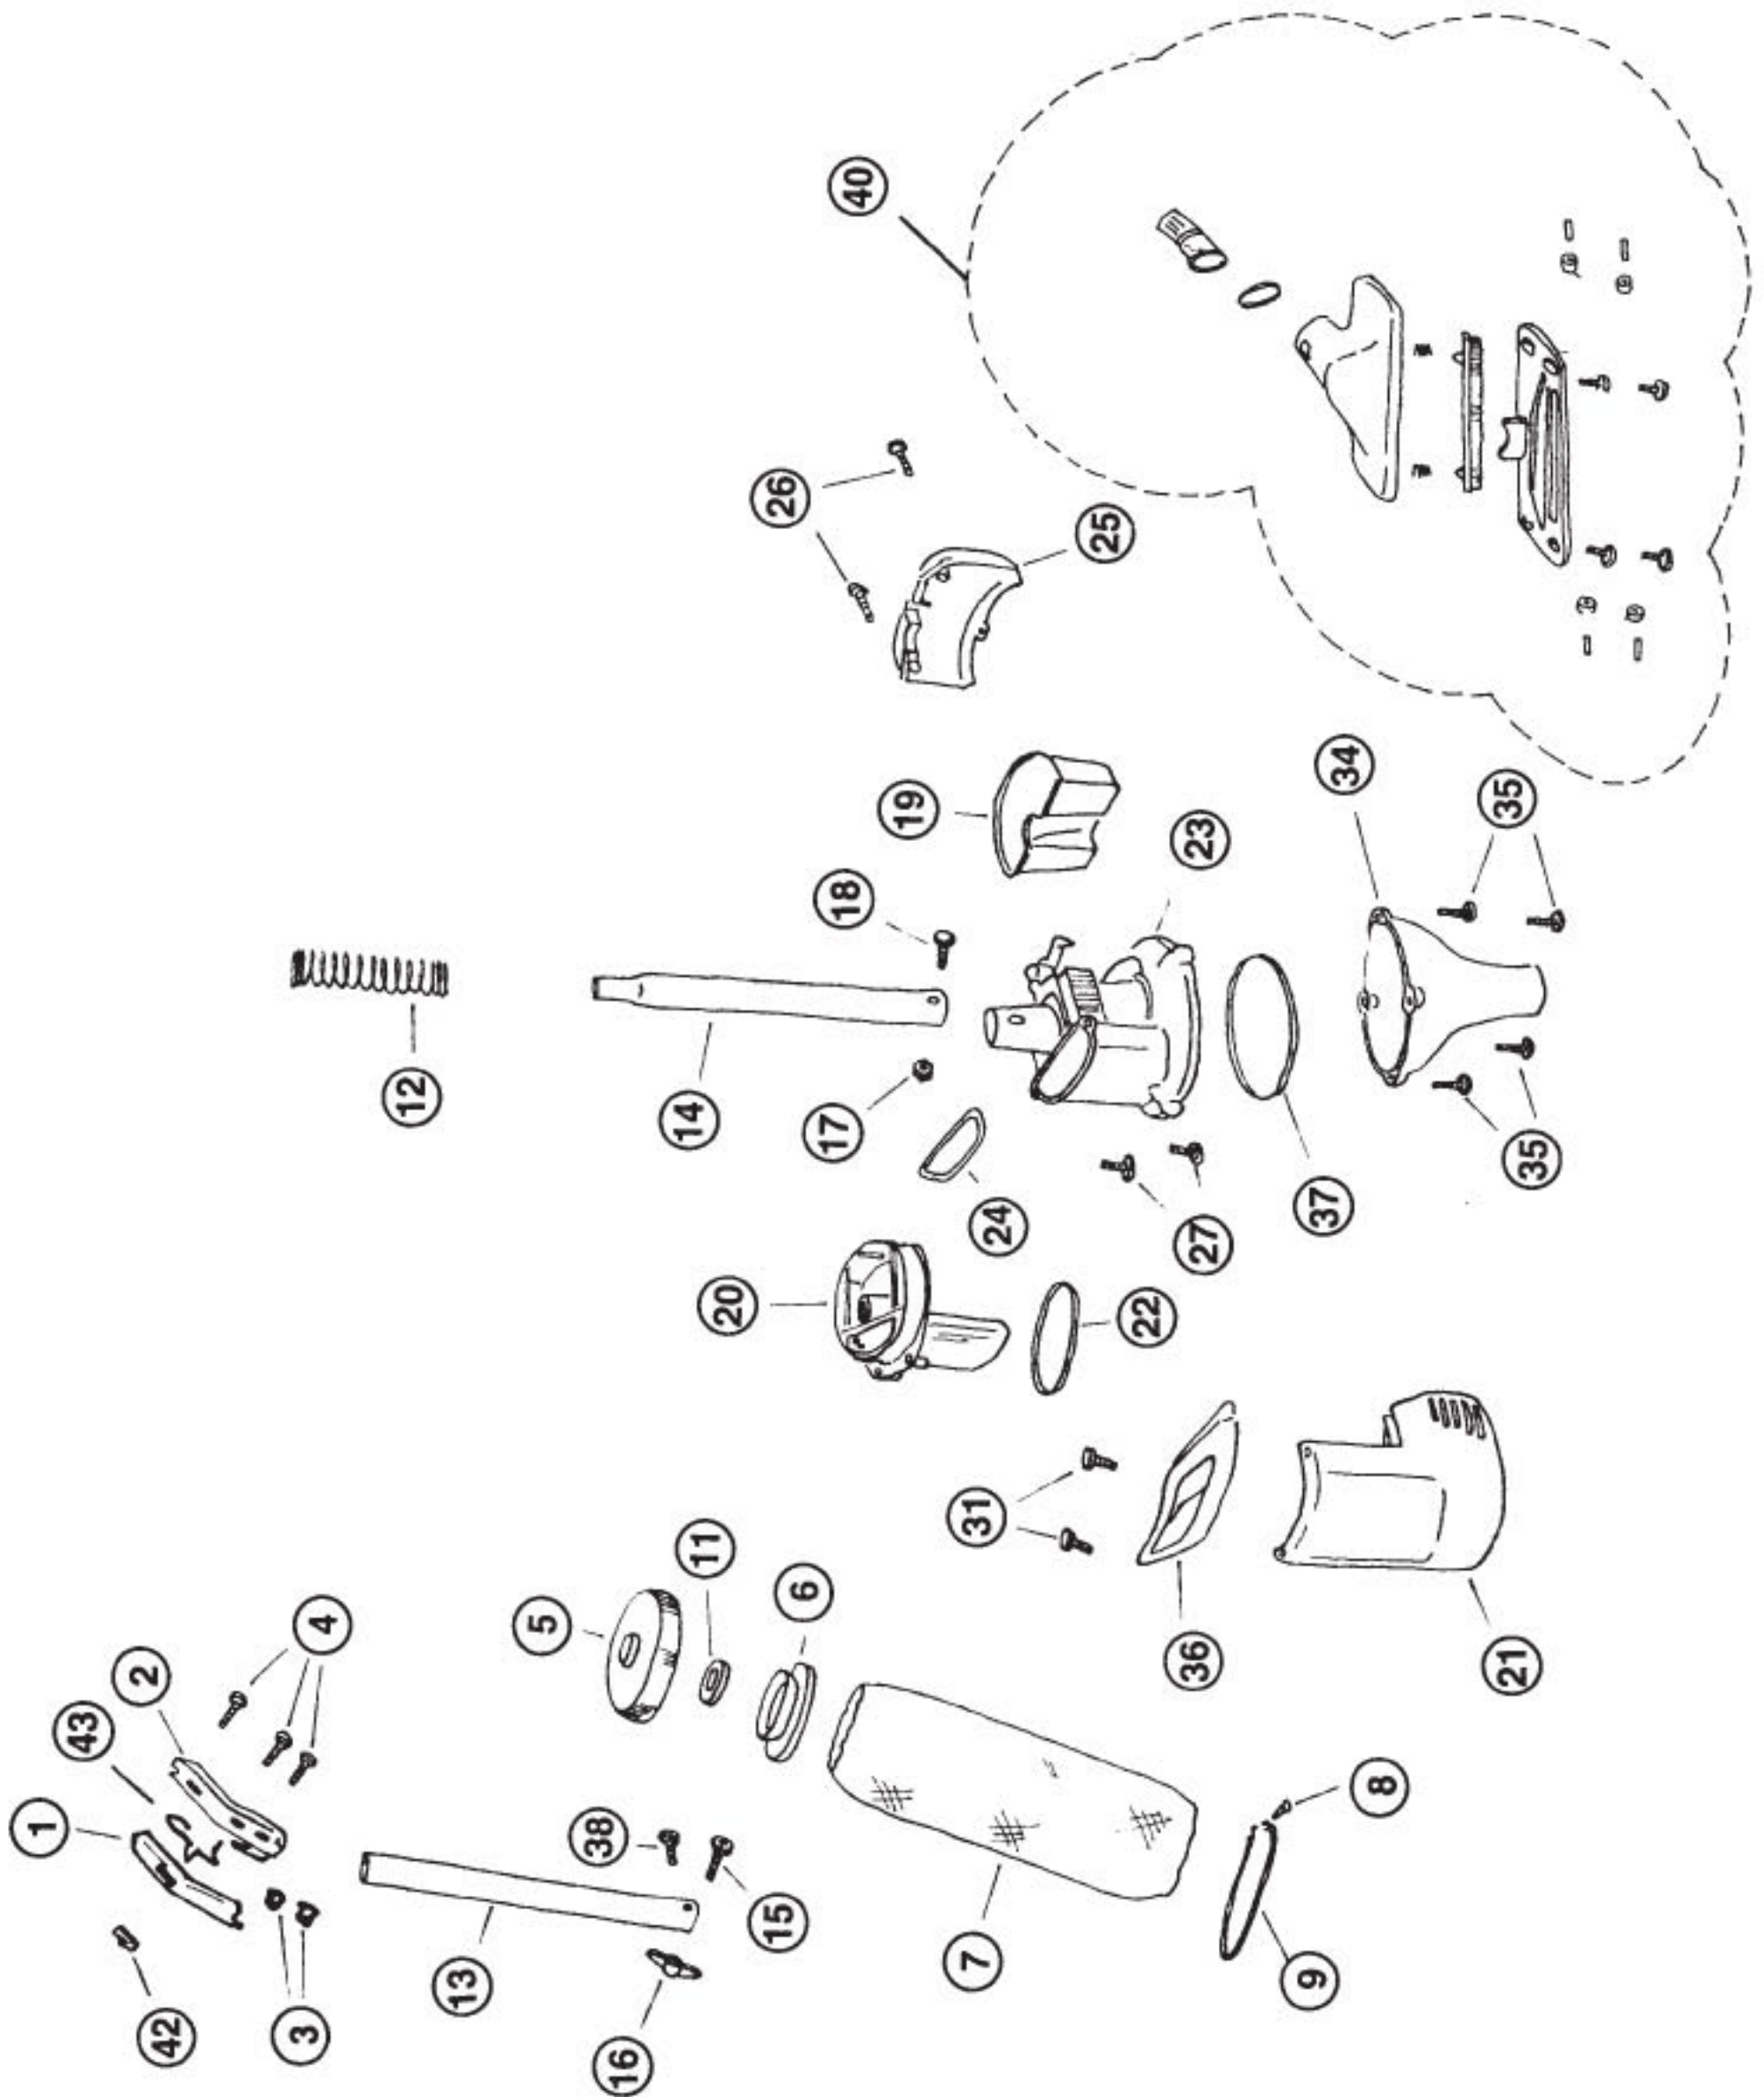

REGINA

ELEKTRIK BROOM "COSMO"

Models: B02101, B02111, B02201, B02301, SB02101, SB2201, SB02301

Elektrikbroom "Cosmo" post 2/1/90 production

REGINA

ELECTRIK BROOM "COSMO"

Models: B02101, B02111, B02201, B02301, SB02101, SB2201, SB02301