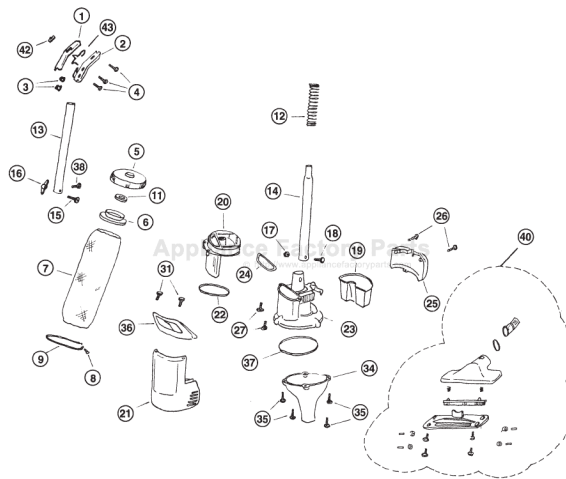

# Regina B-02301 Owner's Manual

[Shop genuine replacement parts for Regina B-02301](#)

[Find Your Regina Vacuum Cleaner Parts - Select From 111 Models](#)

----- Manual continues below -----