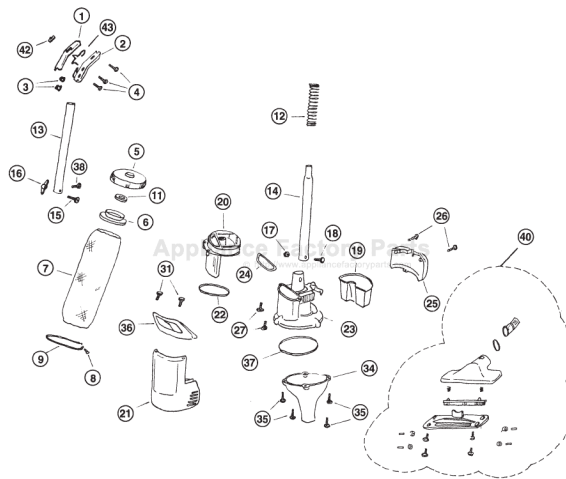

# Regina SB-02101 Owner's Manual

[Shop genuine replacement parts for Regina SB-02101](#)

[Find Your Regina Vacuum Cleaner Parts - Select From 111 Models](#)

----- Manual continues below -----