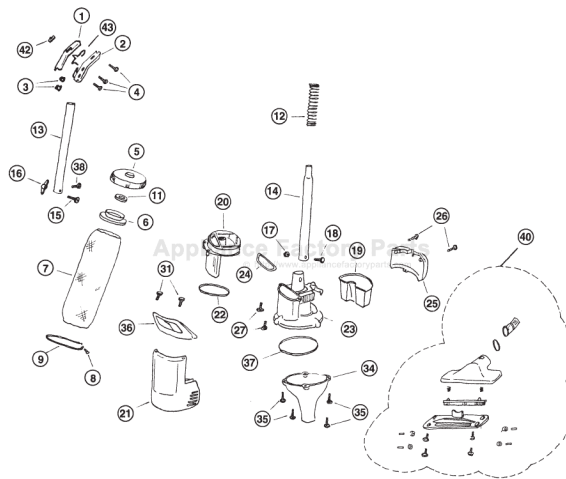

This Owner's Manual is provided and hosted by [Appliance Factory Parts](#).

Regina SB-02201 Owner's Manual

[Shop genuine replacement parts for Regina SB-02201](#)

[Find Your Regina Vacuum Cleaner Parts - Select From 111 Models](#)

----- Manual continues below -----

REGINA

ELEKTRIK B

Models: B02101, B02111, B02201, B02301, SB02101, SB2201, SB02301

Electrikbroom "Cosmo" post 2/1/90 production

Models: B02101, B02111, B02201, B02301, SB02101, SB2201, SB02301