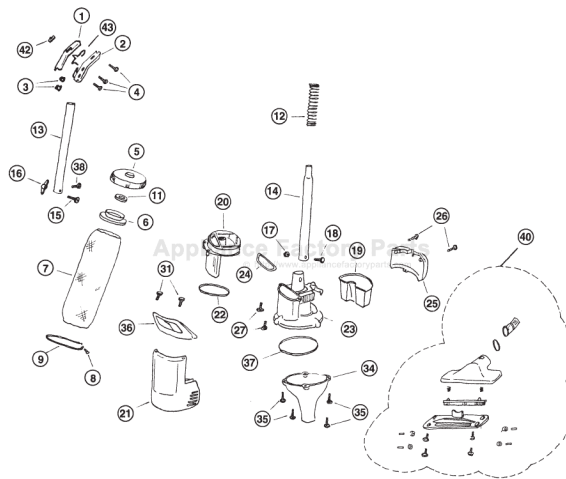

This Owner's Manual is provided and hosted by [Appliance Factory Parts](#).

Regina SB-002301 Owner's Manual

[Shop genuine replacement parts for Regina SB-002301](#)

[Find Your Regina Vacuum Cleaner Parts - Select From 111 Models](#)

----- Manual continues below -----

REGINA

ELEKTRIK B

Models: B02101, B02111, B02201, B02301, SB02101, SB2201, SB02301

Electrikbroom "Cosmo" post 2/1/90 production

Models: B02101, B02111, B02201, B02301, SB02101, SB2201, SB02301