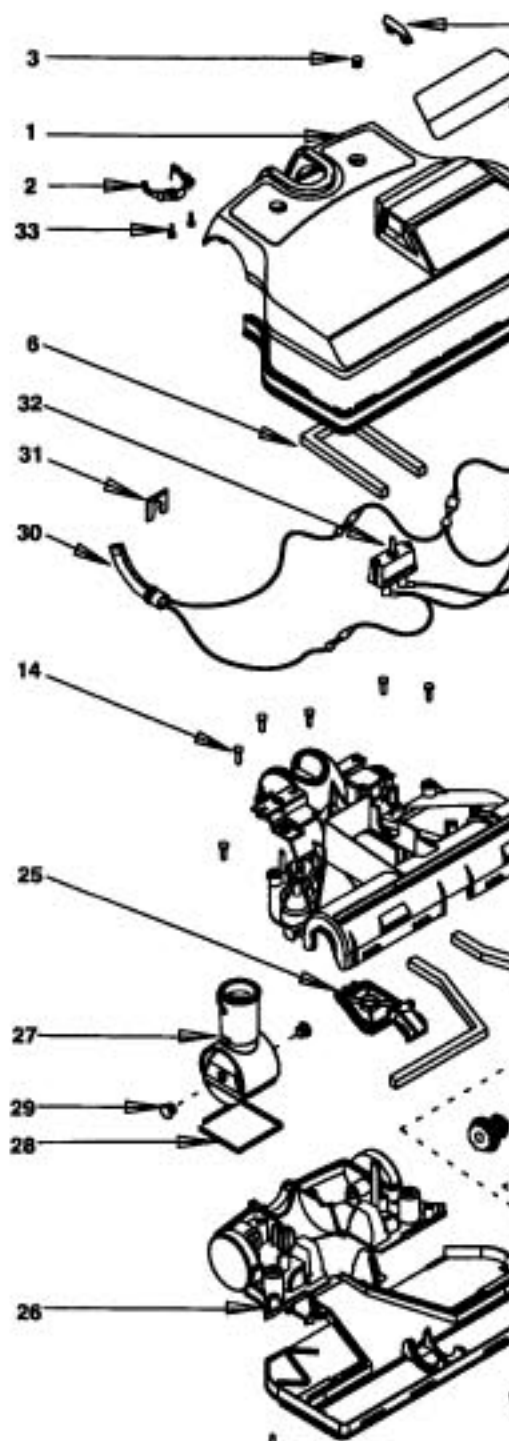

Model: R-5825, beginning serial number 6000000

1.....	RX-R6061	Cover Assy, complete
2.....	RX-R5836	Upright Lock Clip
3.....	RX-R5659	Lens, pilot light
4.....	N/A	Lens, belt viewing
5.....	RX-R5837	Applique
6.....	RX-R2003	Motor Seal Gasket
7.....	RX-R5834	Air Barrier
8.....	RX-R5649	Bumper
9.....	RX-H571	Screw
10.....	RX-R8401	Motor Assy, complete
11.....	RX-R5672	Lead Assy, motor
12.....	RX-R5654	Pilot Light / Harness Assy
13.....	RX-R1699	Belt, sold each
14.....	RX-H556	Screw
15.....	RX-R6058	Manifold Assy, complete
16.....	RX-R5833	Airpath Gasket
17.....	RX-R5614	Belt Guard
18.....	RX-R5593	Bearing Retainer
19.....	RX-R5592	Bearing Boot
20.....	RX-R6063	Bristle Strip Kit, 4 bristle strips / 2 thread guards
21.....	RX-R6062	Brush Roll Only, w/ bearings and studs
22.....	RX-R5590	Brush Roll, complete
23.....	RX-R6059	Bottom Plate Assy, front
24.....	RX-R5839	Brush Strip, for bottom plate front
25.....	RX-R5820	Belt Cover
26.....	N/A	Rear Bottom Plate Assy, w/ wheels
27.....	RX-R6060	Pivot Arm Assy, w/ gasket
28.....	RX-R5835	Pivot Arm Gasket
29.....	RX-R5652	Clevis Pin
30.....	RX-R5653	Power Nozzle Cord
31.....	RX-R2605	Strain Relief Support
32.....	RX-R5612	Circuit Breaker, 2.5 amp
33.....	RX-H566	Screw
	RX-R6575	Brush Roll (SOFT), unstiffened bristle/beater
	RX-R6573	Brush Strip, soft brush roll
	RX-R6574	Kit, brush roll/thread guard/beater kit (soft)