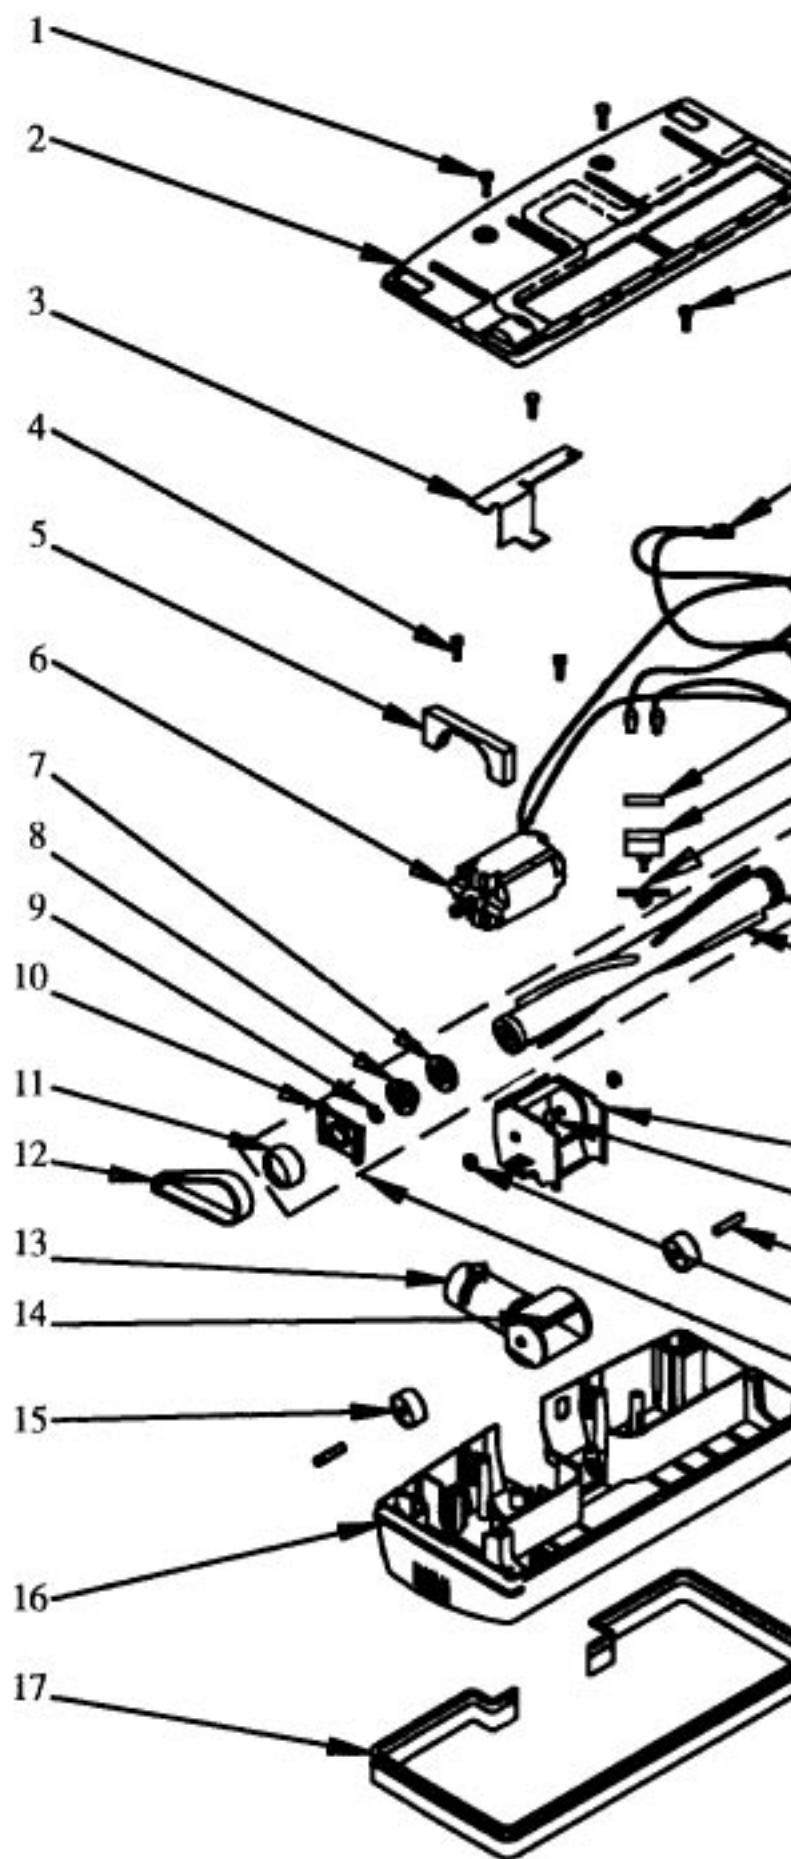

1.....	RX-H515	.....	Screw
2.....	RX-R2004	.....	Bottom Plate Assy
3.....	RX-R1997	.....	Insulator
4.....	RX-H552	.....	Screw
5.....	RX-R1813	.....	Air Barrier
6.....	RX-R1871	.....	Motor Assy
	RX-R4662	.....	Carbon Brush, p/n motor
	RX-R4663	.....	Rear Bearing, p/n motor
	RX-R3550	.....	Sleeve Assy, p/n motor
7.....	RX-R1692	.....	Seal, brush assy
8.....	RX-R1691	.....	Keeper, brush assy
9.....	RX-R1698	.....	Thrust Washer
10.....	RX-R2443	.....	End Cap
11.....	RX-R3472	.....	Power Nozzle Pulley Assy
12.....	RX-R1699	.....	Belt, sold each
13.....	RX-R2801	.....	Pivot Arm Assy
	RX-R3300	.....	Pivot Arm & Housing Assy
14.....	RX-R2069	.....	Felt Pad
15.....	RX-R1703	.....	Wheel, p/n
16.....	restricted	.....	Main Housing Assy
17.....	RX-R2795	.....	Bumper
18.....	RX-R2003	.....	Gasket, bottom plate
19.....	RX-R1818	.....	Pilot Light Assy
20.....	RX-R1775	.....	Closed End Splice
21.....	RX-R1754	.....	Lead Assy
22.....	RX-R1780	.....	Insulator, circuit breaker
23.....	RX-R4291	.....	Circuit Breaker, 2 amp
24.....	RX-R4290	.....	Adaptor Plate, curcuit breaker
25.....	RX-R1744	.....	Bearing Assy
26.....	RX-R1690	.....	Brush Roll Only
27.....	RX-R1695	.....	Beater Bar
28.....	RX-R2803	.....	Pivot Housing
29.....	RX-R1996	.....	Clevis Pin
30.....	RX-R1704	.....	Wheel Pins, p/n
31.....	RX-H527	.....	"E" Ring
32.....	RX-R1866	.....	Brush Roll Assy, complete