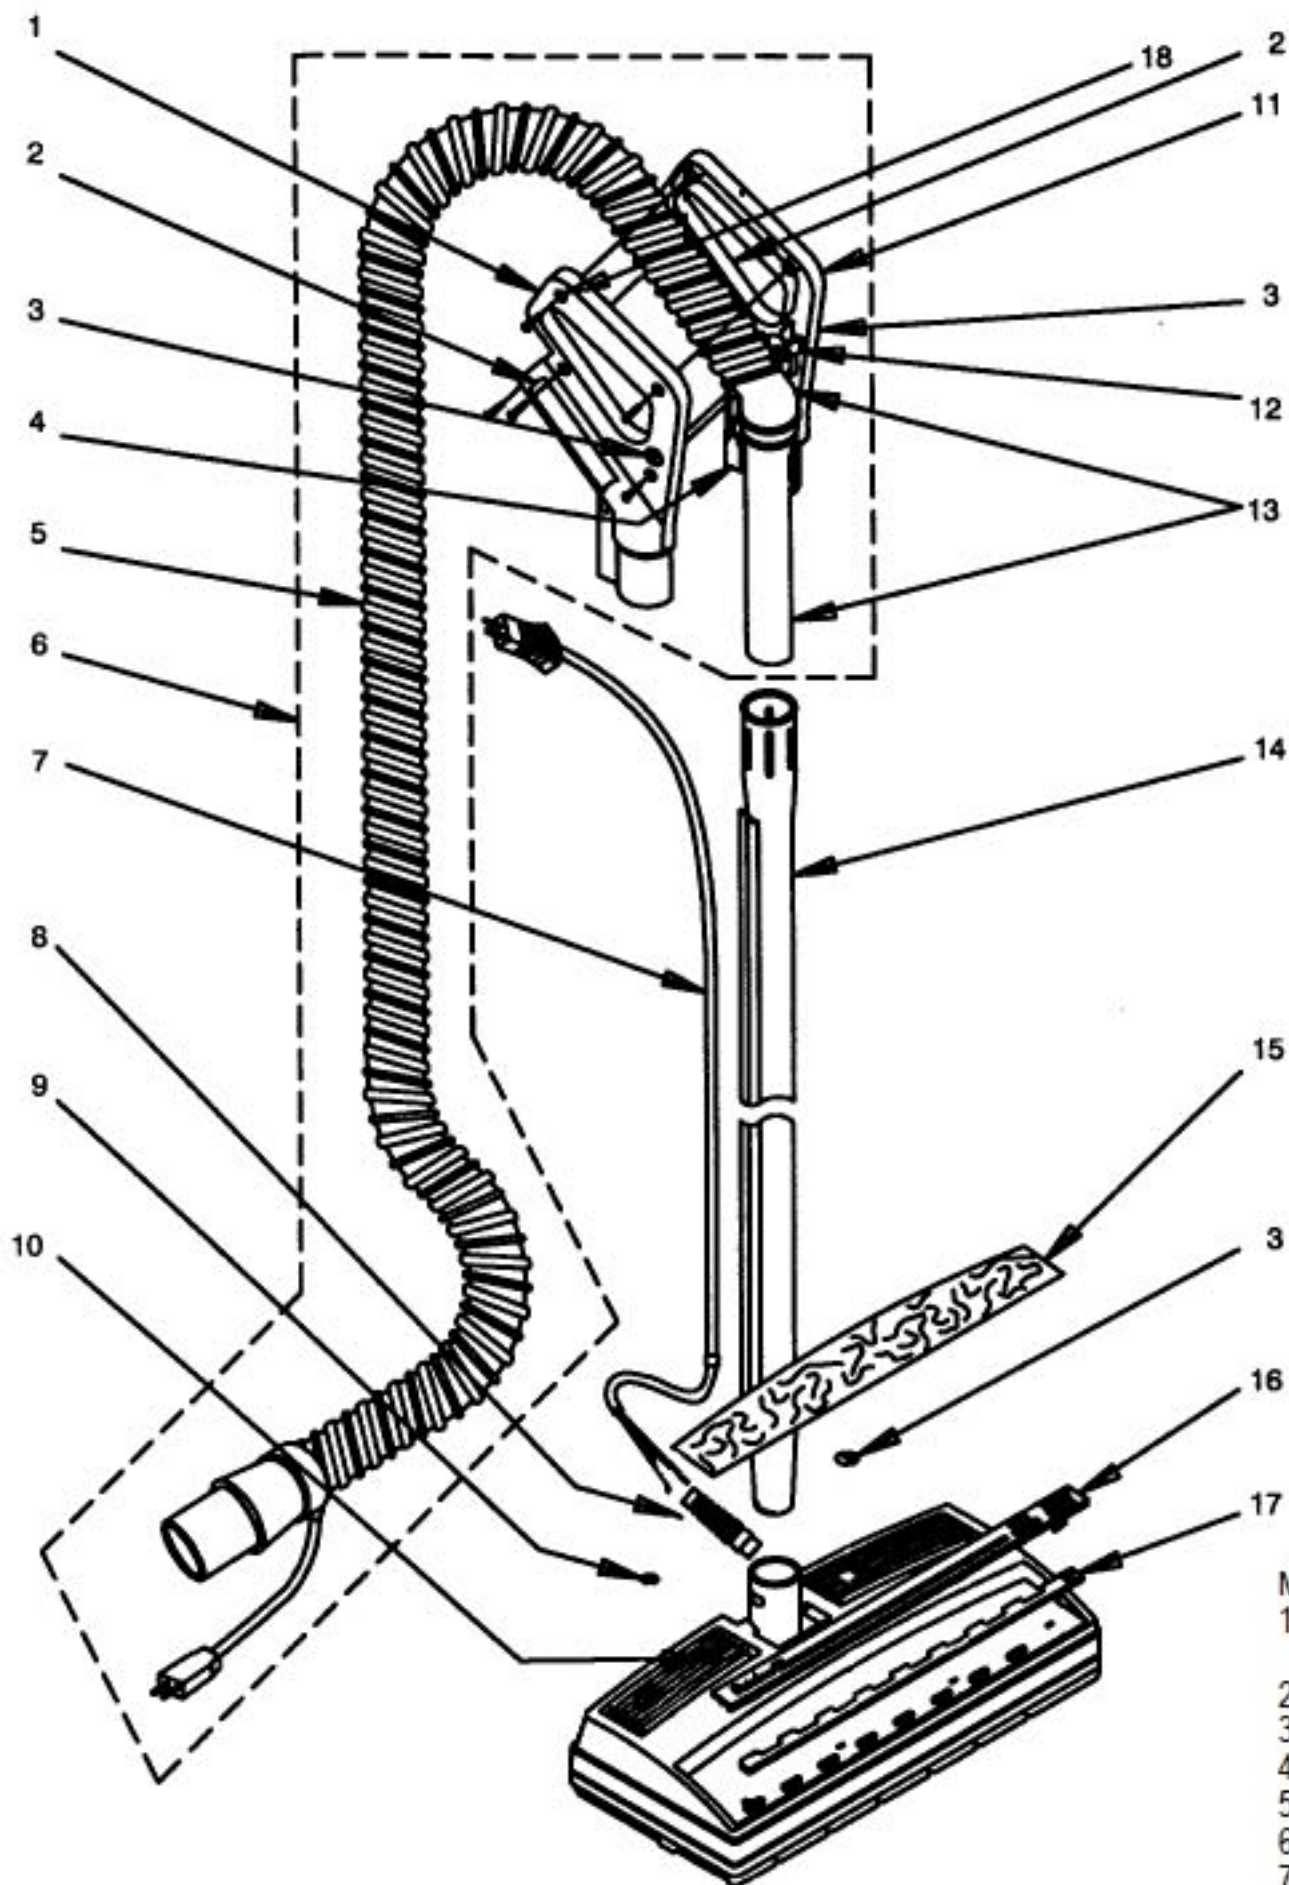

REXAIR / RAINBOW

Model: R-4375C, beg
1..... RX-R4295 .....

2..... RX-R4294 .....

3..... N/A .....

4..... RX-R4122 .....

5..... RX-R4090 .....

6..... RX-R5826 .....

7..... RX-R4121 .....

8..... RX-R4053 .....

9..... RX-H568 .....

10..... RX-R1818 .....

11..... RX-R4296 .....