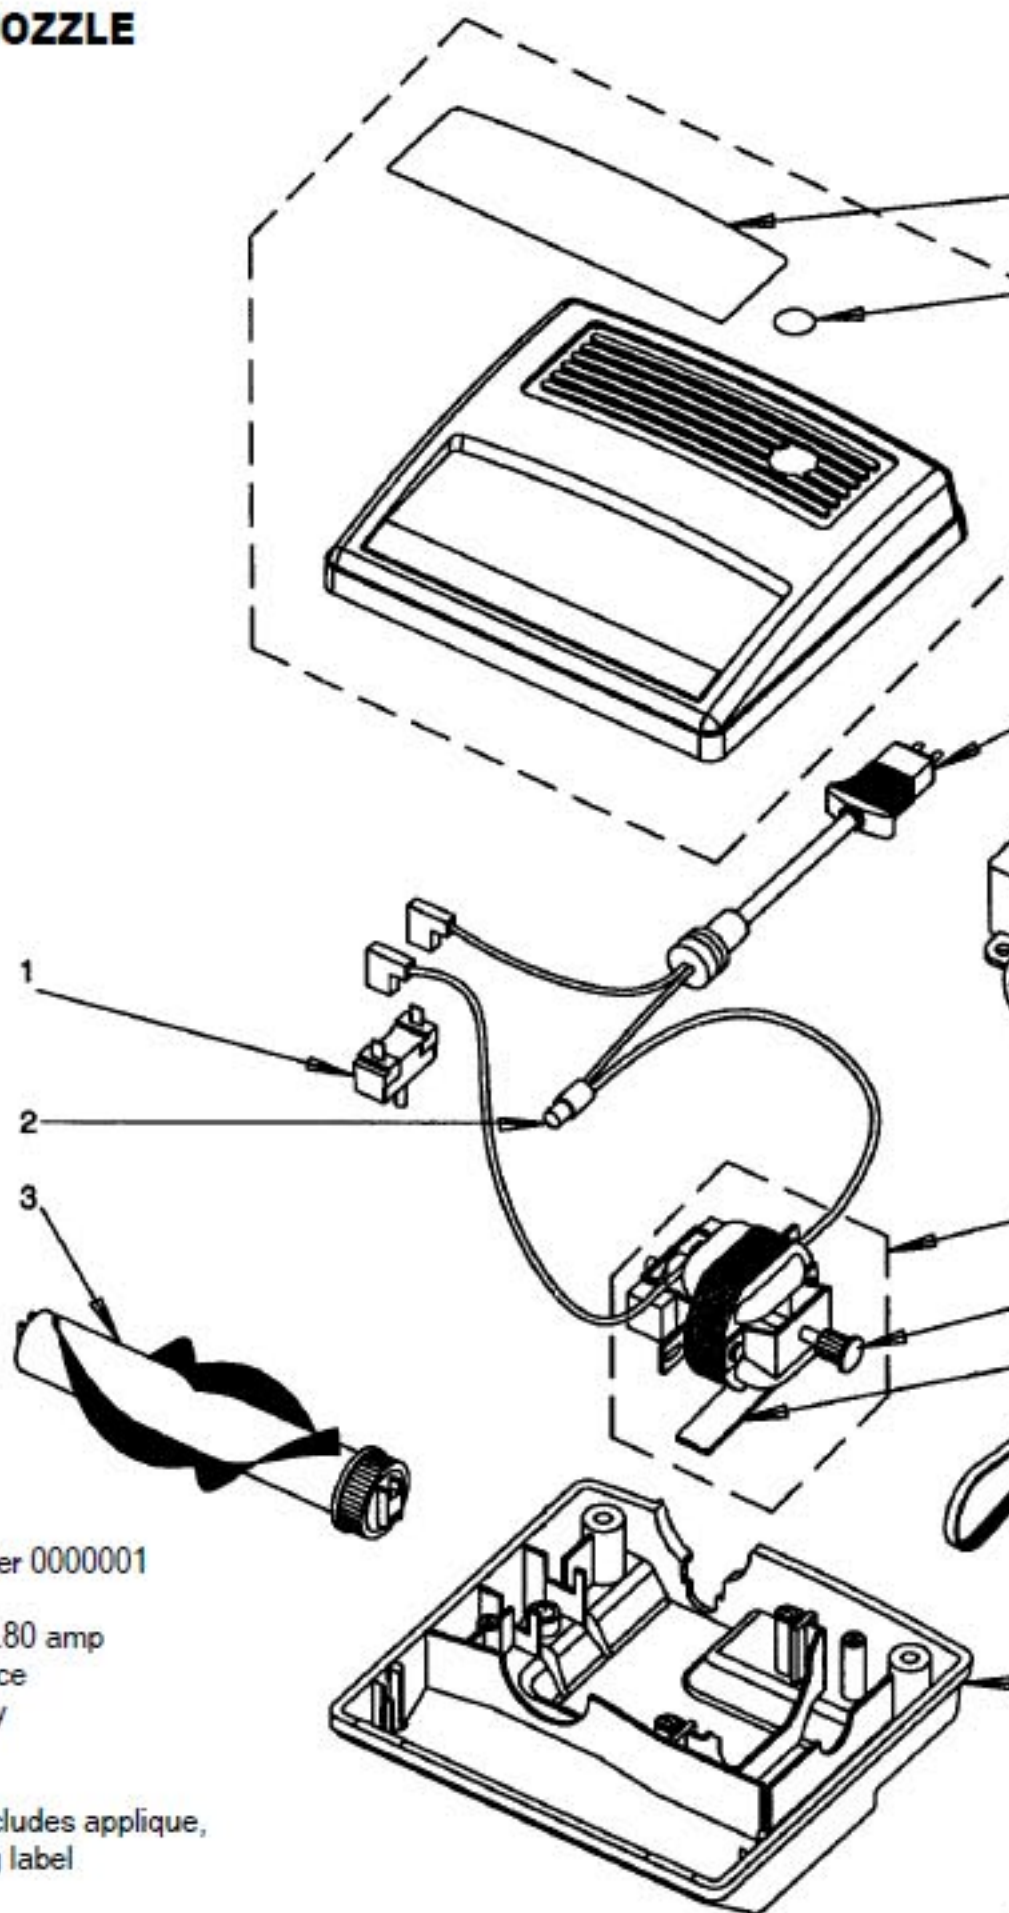

8..... RX-R4053

9..... RX-H568

10..... RX-R1818

11..... RX-R4296

REXAIR / RAINBOW

"RAINBOWMATE" POWER NOZZLE

Model: RM-2, beginning serial number 0000001

- | | | |
|---|----------|--|
| 1 | RX-R5421 | Circuit Breaker, .80 amp |
| 2 | RX-R1775 | Closed End Splice |
| 3 | RX-R4873 | Brush Tube Assy |
| 4 | RX-R4896 | Applique |
| 5 | N/A | Rexair Logo |
| 6 | N/A | Top Housing, includes applique,
logo, warning label |
| | RX-R4896 | Applique |
| | N/A | Rexair Logo |