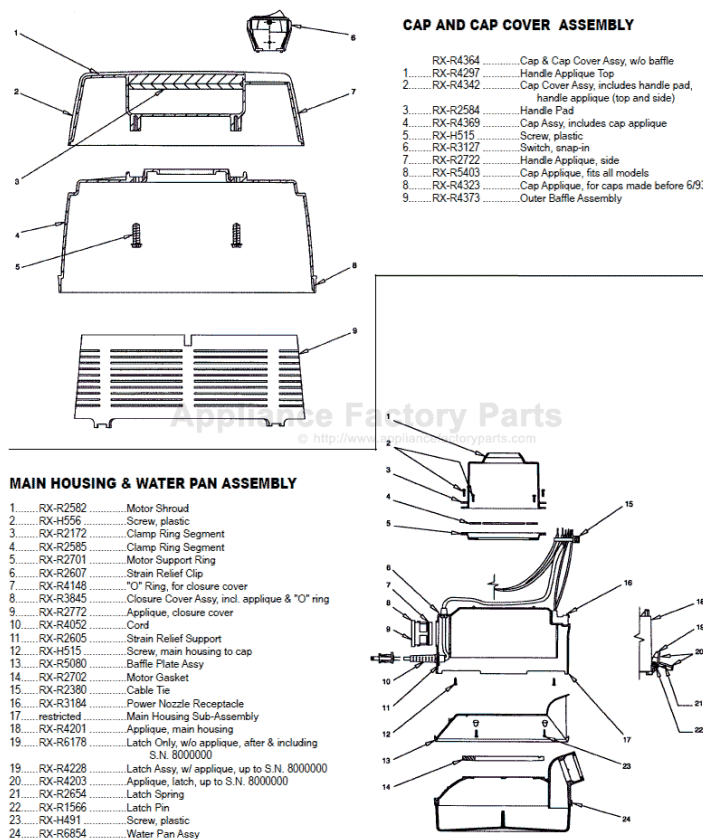

Rexair D4-SE Owner's Manual

[Shop genuine replacement parts for Rexair D4-SE](http://www.ApplianceFactoryParts.com)

[Find Your Rexair Vacuum Cleaner Parts - Select From 21 Models](http://www.ApplianceFactoryParts.com)

----- Manual continues below -----