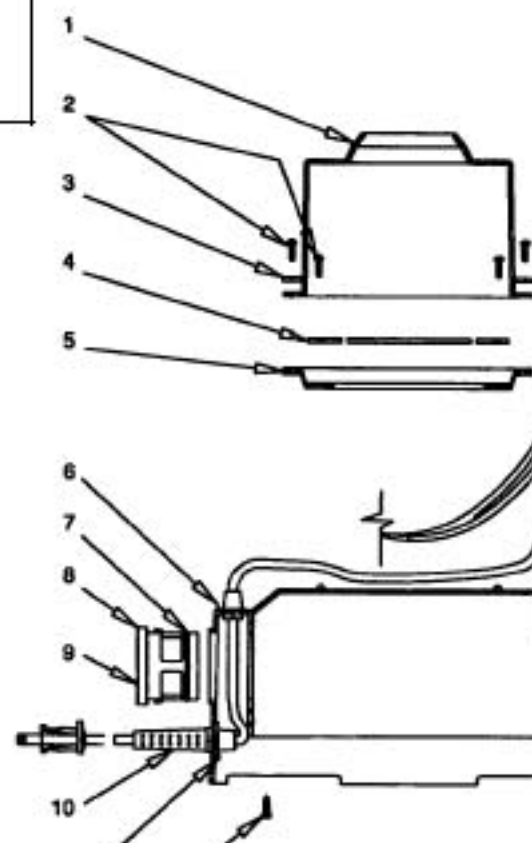

----- Manual continues below -----

REXAIR / RAINBOW

CAP AND CAP COVER

	RX-R4364	Cap &
1.....	RX-R4297	Handl
2.....	RX-R4342	Cap C
			ha
3.....	RX-R2584	Handl
4.....	RX-R4369	Cap A
5.....	RX-H515	Screw
6.....	RX-R3127	Switc
7.....	RX-R2722	Handl
8.....	RX-R5403	Cap A
8.....	RX-R4323	Cap A
9.....	RX-R4373	Outer

MAIN HOUSING & WATER PAN ASSEMBLY

1.....	RX-R2582	Motor Shroud
2.....	RX-H556	Screw, plastic
3.....	RX-R2172	Clamp Ring Segment
4.....	RX-R2585	Clamp Ring Segment
5.....	RX-R2701	Motor Support Ring
6.....	RX-R2607	Strain Relief Clip
7.....	RX-R4148	"O" Ring, for closure cover
8.....	RX-R3845	Closure Cover Assy, incl. applique & "O" ring
9.....	RX-R2772	Applique, closure cover
10.....	RX-R4052	Cord
11.....	RX-R2605	Strain Relief Support
12.....	RX-H515	Screw, main housing to cap
13.....	RX-R5080	Baffle Plate Assy
14.....	RX-R2702	Motor Gasket
15.....	RX-R2380	Cable Tie