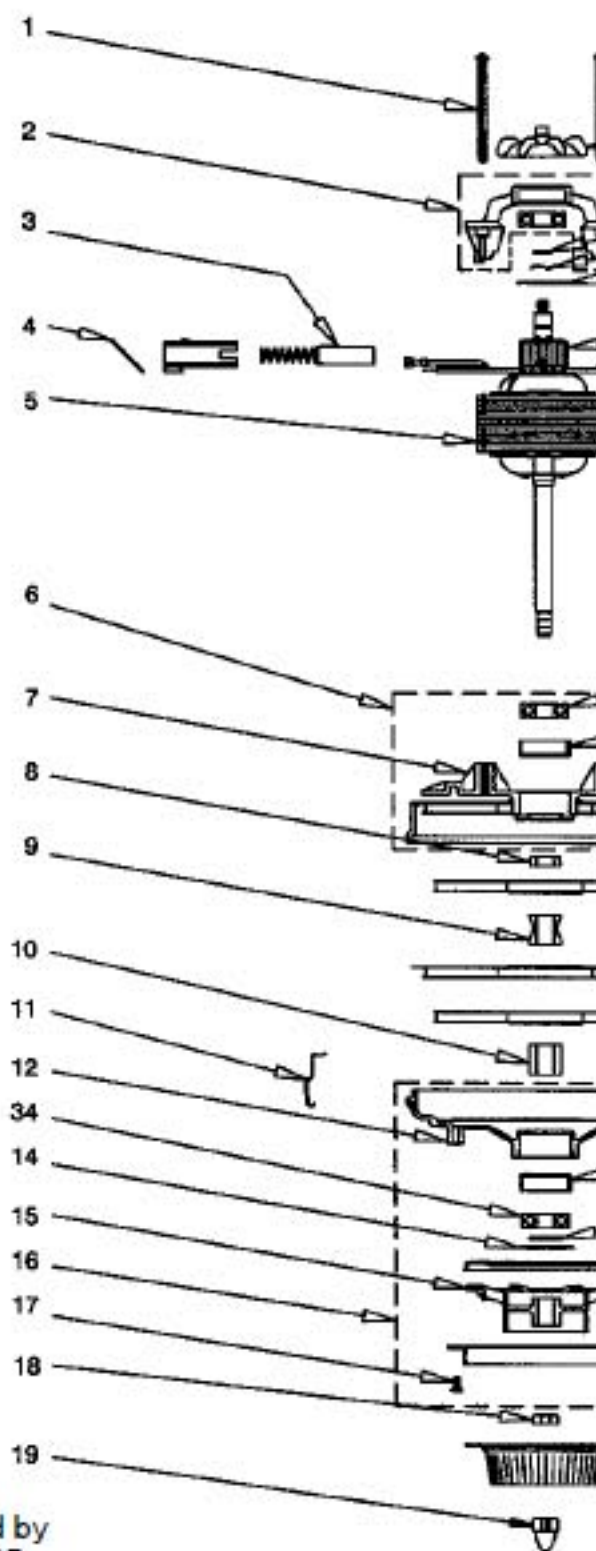

----- Manual continues below -----

REXAIR / RAINBOW

CAP AND CAP COVER

	RX-R4364	Cap &
1.....	RX-R4297	Handl
2.....	RX-R4342	Cap C
			ha
3.....	RX-R2584	Handl
4.....	RX-R4369	Cap A
5.....	RX-H515	Screw
6.....	RX-R3127	Switc
7.....	RX-R2722	Handl
8.....	RX-R5403	Cap A
8.....	RX-R4323	Cap A
9.....	RX-R4373	Outer

MAIN HOUSING & WATER PAN ASSEMBLY

1.....	RX-R2582	Motor Shroud
2.....	RX-H556	Screw, plastic
3.....	RX-R2172	Clamp Ring Segment
4.....	RX-R2585	Clamp Ring Segment
5.....	RX-R2701	Motor Support Ring
6.....	RX-R2607	Strain Relief Clip
7.....	RX-R4148	"O" Ring, for closure cover
8.....	RX-R3845	Closure Cover Assy, incl. applique & "O" ring
9.....	RX-R2772	Applique, closure cover
10.....	RX-R4052	Cord
11.....	RX-R2605	Strain Relief Support
12.....	RX-H515	Screw, main housing to cap
13.....	RX-R5080	Baffle Plate Assy
14.....	RX-R2702	Motor Gasket
15.....	RX-R2380	Cable Tie

REXAIR / RAINBOW

MOTOR ASSEMBLY

	RX-R3242	Motor Assy
1	RX-H545	Screw, plastic
2	RX-R2677	Bearing Bridge Assy
3*	RX-R5125	Carbon Brush
3	RX-R2421	Carbon Brush, up to S.N. 7520714
4	RX-R2703	Brush Holder Clip
5	RX-R3159	Field Assy
6	RX-R2773	Motor Base & Bearing Assy
7	RX-R2636	Motor Base Assy
8	RX-R2680	Fan Spacer, top
9	RX-R2681	Fan Spacer, middle
10	RX-R2679	Fan Spacer, lower
11	RX-R2682	Stage Housing Clip
12	RX-R2774	Lower Housing & Inner Baffle Plate Assy
13	RX-R1981	Ball Bearing
14	RX-R2630	Bearing Retainer Shield
15	RX-R4101	Spider
16	RX-R4612	Lower Housing Assy
17	RX-H542	Screw
18	RX-H426	Nut, armature shaft
19	RX-H555	Separator Nut, flat
20	RX-R3277	Fan, motor
21	RX-R2936	"O" Ring
22	RX-R2525	Wave Washer
23	RX-R2946	Insulator Washer
24*	RX-R5319	Armature Assy
25*	RX-R5124	Brush Holder
25	RX-R2700	Brush Holder, up to S.N. 7520714
26	RX-R1987	Bearing Boot
27	RX-R2613	Upper Stage Assy
28	RX-R2609	Fan Assy
29	RX-R2617	Lower Stage Assy
30	RX-R1979	Slinger Ring
31	RX-R2698	Outer Baffle Plate
32	RX-R747	Motor Gasket Flange
33	RX-R4100	Separator
34	RX-R5238	Ball Bearing