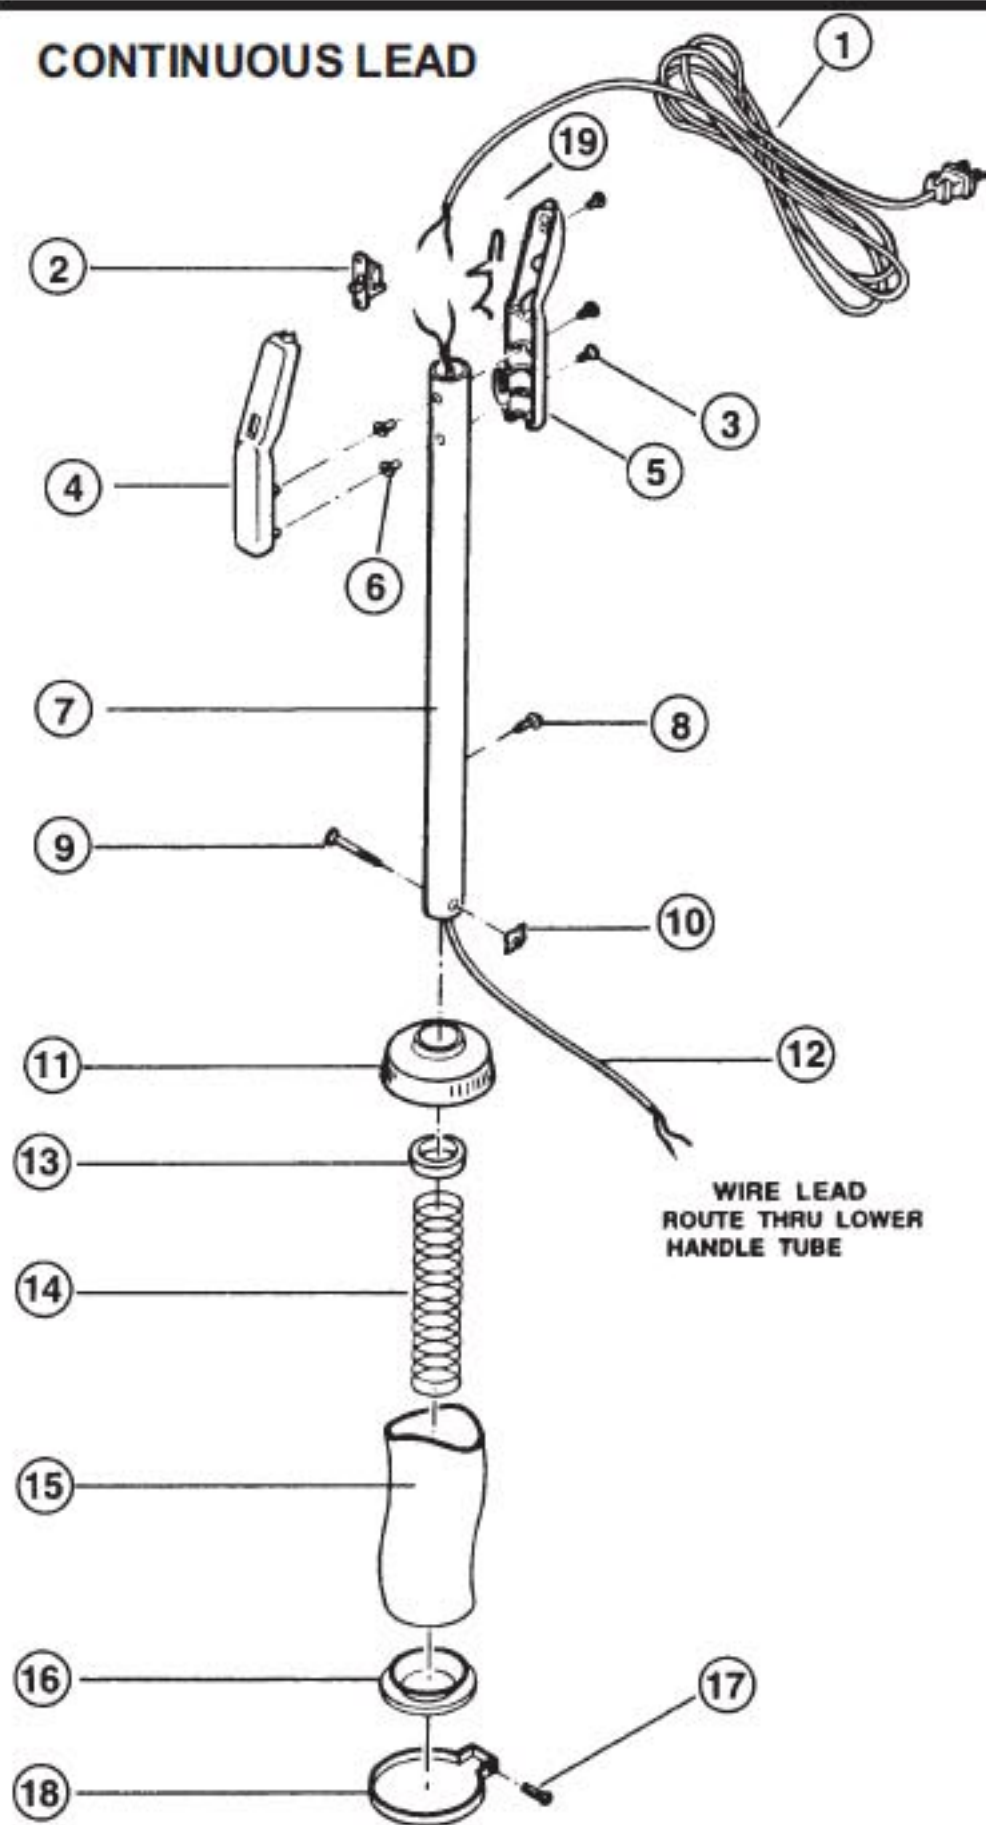

----- Manual continues below -----

REGINA

Models: SHB6910

Regina Powerteam Upper Assembly

CONTINUOUS LEAD

- | | | |
|---|--------------|--------------------|
| 1 | RG-071000499 | Line Cord |
| 2 | RG-25511P1 | Switch |
| 3 | RG-03794 | Screw, handle grip |
| 4 | RG-25516P3AC | Upper Handle Grip |

- | | | |
|---|----------|--------|
| 1 | order #6 | Handle |
| 2 | order #6 | Screw |
| 3 | order #6 | Switch |

REGINA

Models: SHB6910

Regina Powerteam Lower Assembly

CONTINUOUS LEAD

1	RG-0976100430328	Lower Handle Tube
2	RG-24439P1	Dirt Cup Sealing Ring
3	RG-25506P1AD	Dirt Cup
4	RG-24881P1	Spring, dirt cup
5	RG-25021P1BS	Rear Shield
6	RG-03498	Screw
7	order #23	Locking Cam
8	order #23	Washer
9	order #23	Hex Nut
10	RG-03712	Wing Nut
11	order #23	Receptacle Bracket Kit
12	order #23	Rivet
13	order #23	Enclosure
14	order #23	Power Cord, nozzle
15	RG-03318	Connector, lead wire
16	RG-24340P1175	Fan
17	RG-20252	Nut, fan
18	RG-25022P1	Gasket fan housing

WITH CONNECTORS

1	RG-25101P2AQ	Hous
2	RG-25109P1AQ	Wire
3	RG-25104P3AC	Low
4	RG-24439P1	Seal
5	RG-25506P1AD	Dirt
6	RG-24881P1	Spr
7	RG-925021G1	Rea
8	RG-03498	Scre
9	order #18	Lock
10	order #18	Was
11	order #18	Hex
12	RG-03712	Wing
13	RG-03645	Con
14	order #18	Pow
15	order #18	Encl
16	order #18	Rec
17	order #18	Rive
18	RG-925500G17	Mo