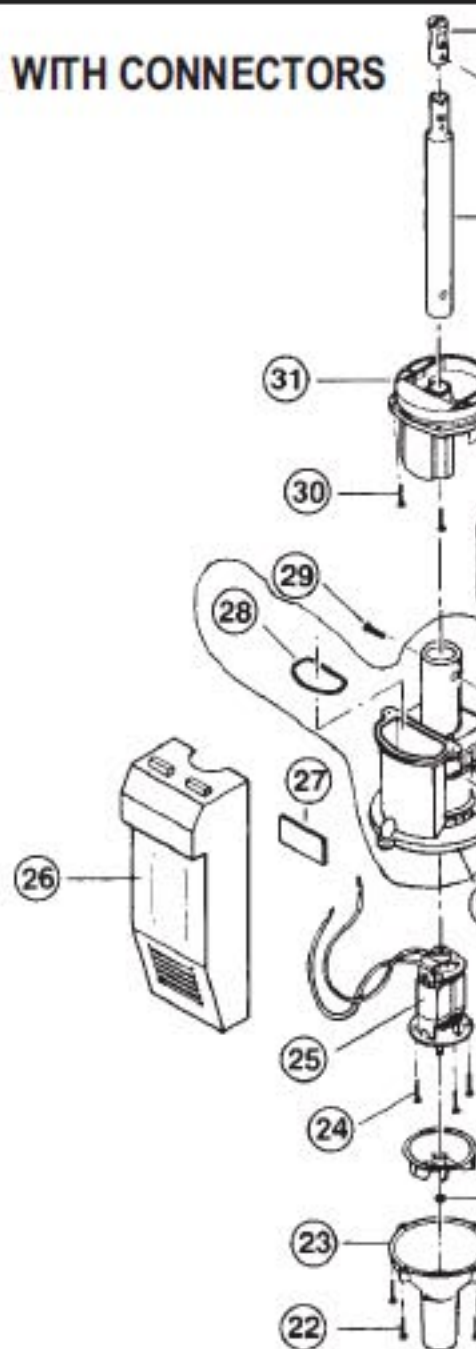

----- Manual continues below -----

REGINA

Models: SHB6910

Regina Powerteam Upper Assembly

CONTINUOUS LEAD

- | | | |
|---|--------------|--------------------|
| 1 | RG-071000499 | Line Cord |
| 2 | RG-25511P1 | Switch |
| 3 | RG-03794 | Screw, handle grip |
| 4 | RG-25516P3AC | Upper Handle Grip |

- | | | |
|---|----------|--------|
| 1 | order #6 | Handle |
| 2 | order #6 | Screw |
| 3 | order #6 | Switch |

REGINA

Models: SHB6910

Regina Powerteam Lower Assembly

CONTINUOUS LEAD

1	RG-0976100430328	Lower Handle Tube
2	RG-24439P1	Dirt Cup Sealing Ring
3	RG-25506P1AD	Dirt Cup
4	RG-24881P1	Spring, dirt cup
5	RG-25021P1BS	Rear Shield
6	RG-03498	Screw
7	order #23	Locking Cam
8	order #23	Washer
9	order #23	Hex Nut
10	RG-03712	Wing Nut
11	order #23	Receptacle Bracket Kit
12	order #23	Rivet
13	order #23	Enclosure
14	order #23	Power Cord, nozzle
15	RG-03318	Connector, lead wire
16	RG-24340P1175	Fan
17	RG-20252	Nut, fan
18	RG-25022P1	Gasket fan housing

WITH CONNECTORS

1	RG-25101P2AQ	Hous
2	RG-25109P1AQ	Wire
3	RG-25104P3AC	Low
4	RG-24439P1	Seal
5	RG-25506P1AD	Dirt
6	RG-24881P1	Spr
7	RG-925021G1	Rea
8	RG-03498	Scre
9	order #18	Lock
10	order #18	Was
11	order #18	Hex
12	RG-03712	Wing
13	RG-03645	Con
14	order #18	Pow
15	order #18	Encl
16	order #18	Rec
17	order #18	Rive
18	RG-925500G17	Mo