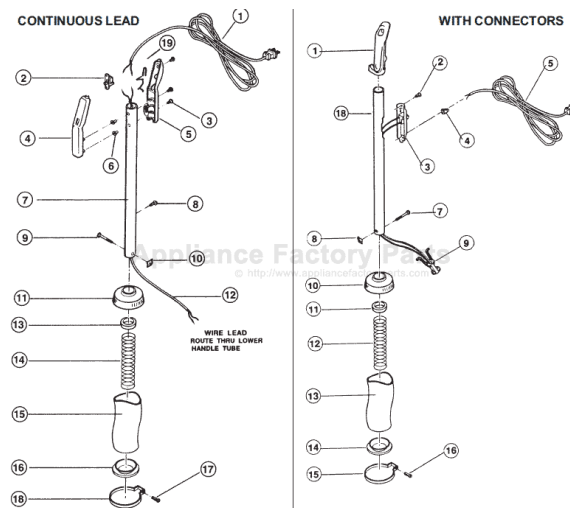

[Find Your Regina Vacuum Cleaner Parts - Select From 111 Models](#)

----- Manual continues below -----