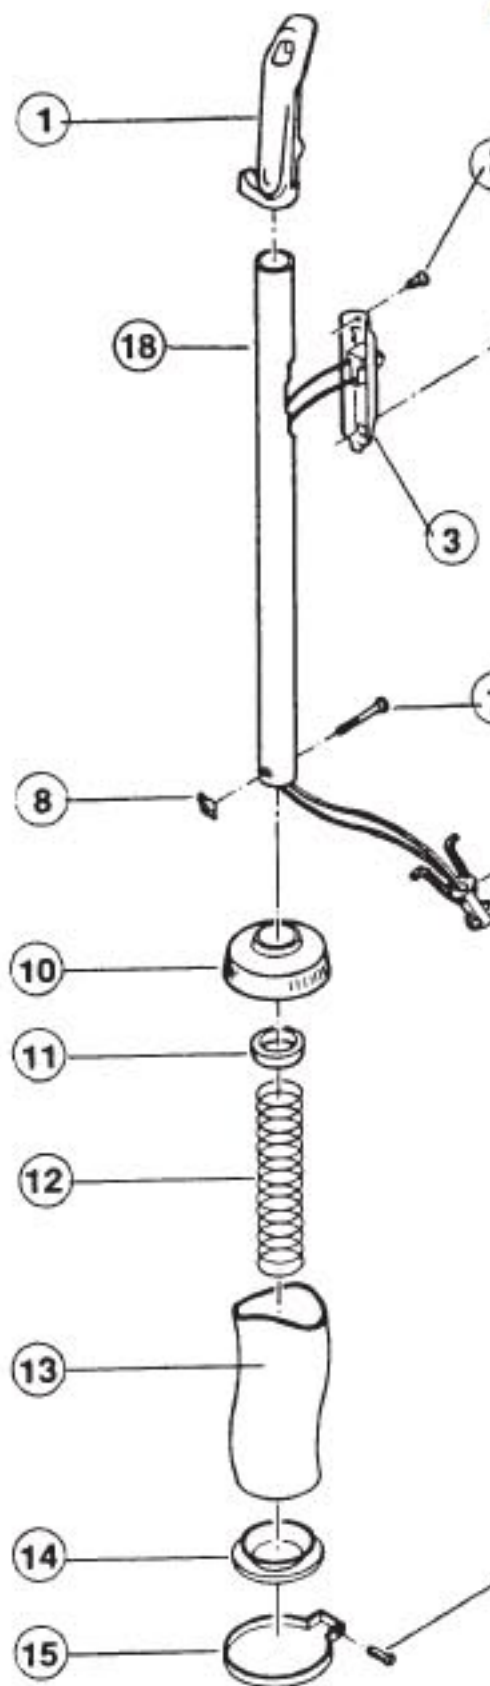

This Owner's Manual is provided and hosted by [Appliance Factory Parts](http://www.appliancefactoryparts.com).

Regina SHB6910 Owner's Manual

[Shop genuine replacement parts for Regina SHB6910](#)

[Find Your Regina Vacuum Cleaner Parts - Select From 111 Models](#)

----- Manual continues below -----

REGINA

Models: SHB6910

Regina Powerteam Upper Assembly

CONTINUOUS LEAD

- | | | |
|---|--------------|--------------------|
| 1 | RG-071000499 | Line Cord |
| 2 | RG-25511P1 | Switch |
| 3 | RG-03794 | Screw, handle grip |
| 4 | RG-25516P3AC | Upper Handle Grip |

- | | | |
|---|----------|--------|
| 1 | order #6 | Handle |
| 2 | order #6 | Screw |
| 3 | order #6 | Switch |

REGINA

Models: SHB6910

Regina Powerteam Lower Assembly

CONTINUOUS LEAD

1	RG-0976100430328	Lower Handle Tube
2	RG-24439P1	Dirt Cup Sealing Ring
3	RG-25506P1AD	Dirt Cup
4	RG-24881P1	Spring, dirt cup
5	RG-25021P1BS	Rear Shield
6	RG-03498	Screw
7	order #23	Locking Cam
8	order #23	Washer
9	order #23	Hex Nut
10	RG-03712	Wing Nut
11	order #23	Receptacle Bracket Kit
12	order #23	Rivet
13	order #23	Enclosure
14	order #23	Power Cord, nozzle
15	RG-03318	Connector, lead wire
16	RG-24340P1175	Fan
17	RG-20252	Nut, fan
18	RG-25022P1	Gasket fan housing

WITH CONNECTORS

1	RG-25101P2AQ	Hous
2	RG-25109P1AQ	Wire
3	RG-25104P3AC	Low
4	RG-24439P1	Seal
5	RG-25506P1AD	Dirt
6	RG-24881P1	Spr
7	RG-925021G1	Rea
8	RG-03498	Scre
9	order #18	Lock
10	order #18	Was
11	order #18	Hex
12	RG-03712	Wing
13	RG-03645	Con
14	order #18	Pow
15	order #18	Encl
16	order #18	Rec
17	order #18	Rive
18	RG-925500G17	Mo