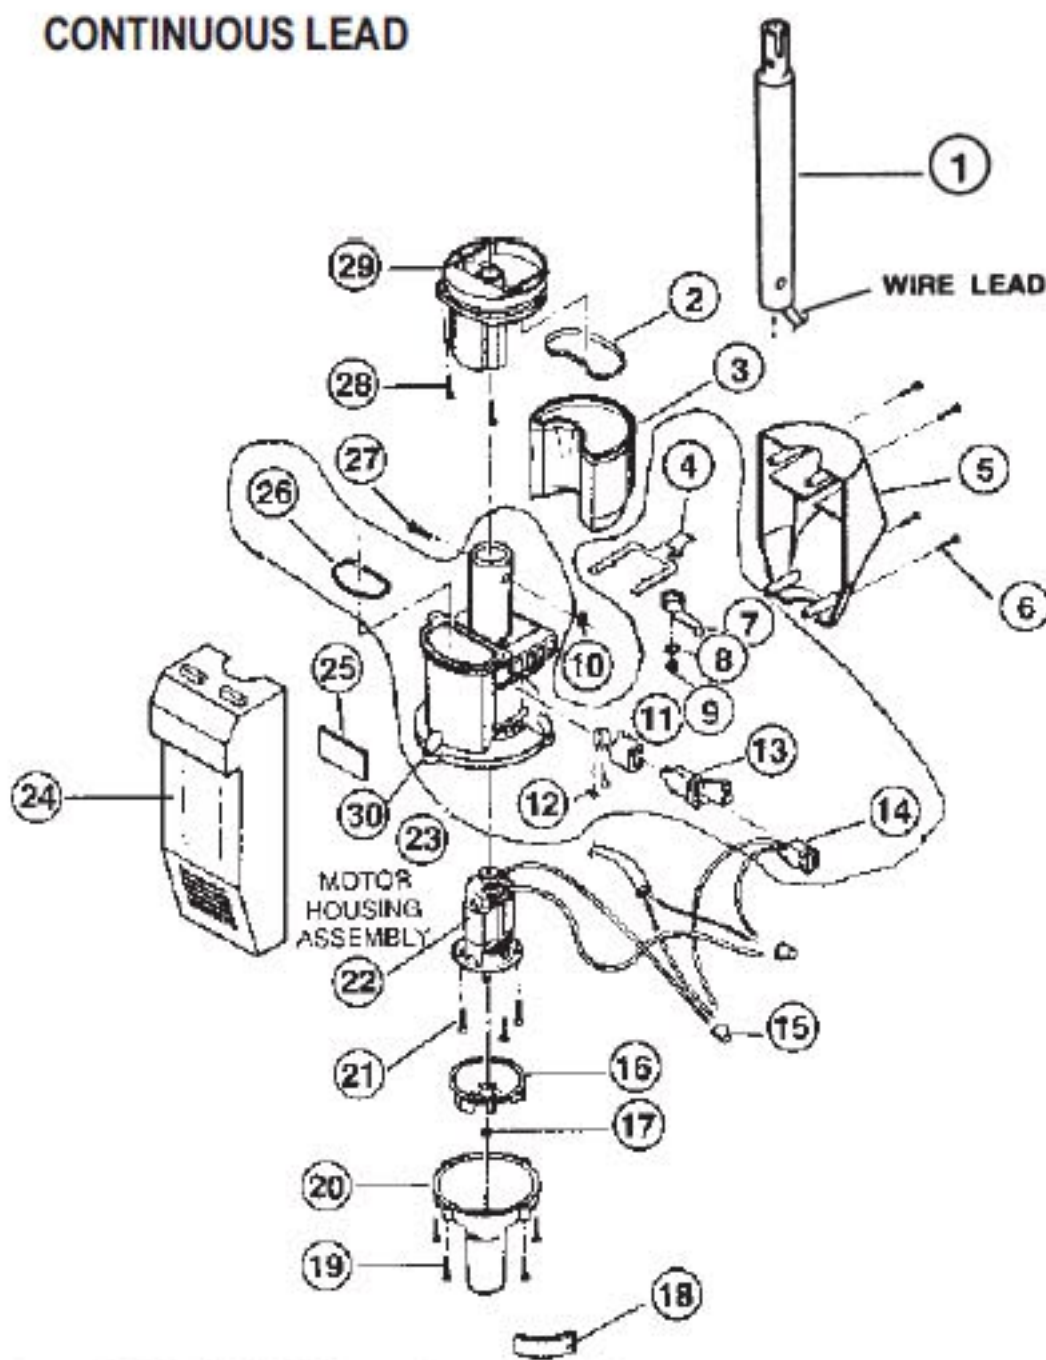

----- Manual continues below -----

REGINA

Models: SHB6910

Regina Powerteam Upper Assembly

CONTINUOUS LEAD

- | | | |
|---|--------------|--------------------|
| 1 | RG-071000499 | Line Cord |
| 2 | RG-25511P1 | Switch |
| 3 | RG-03794 | Screw, handle grip |
| 4 | RG-25516P3AC | Upper Handle Grip |

- | | | |
|---|----------|--------|
| 1 | order #6 | Handle |
| 2 | order #6 | Screw |
| 3 | order #6 | Switch |

REGINA

Models: SHB6910

Regina Powerteam Lower Assembly

CONTINUOUS LEAD

1	RG-0976100430328	Lower Handle Tube
2	RG-24439P1	Dirt Cup Sealing Ring
3	RG-25506P1AD	Dirt Cup
4	RG-24881P1	Spring, dirt cup
5	RG-25021P1BS	Rear Shield
6	RG-03498	Screw
7	order #23	Locking Cam
8	order #23	Washer
9	order #23	Hex Nut
10	RG-03712	Wing Nut
11	order #23	Receptacle Bracket Kit
12	order #23	Rivet
13	order #23	Enclosure
14	order #23	Power Cord, nozzle
15	RG-03318	Connector, lead wire
16	RG-24340P1175	Fan
17	RG-20252	Nut, fan
18	RG-25022P1	Gasket fan housing

WITH CONNECTORS

1	RG-25101P2AQ	Hous
2	RG-25109P1AQ	Wire
3	RG-25104P3AC	Low
4	RG-24439P1	Seal
5	RG-25506P1AD	Dirt
6	RG-24881P1	Spr
7	RG-925021G1	Rea
8	RG-03498	Scre
9	order #18	Lock
10	order #18	Was
11	order #18	Hex
12	RG-03712	Wing
13	RG-03645	Con
14	order #18	Pow
15	order #18	Encl
16	order #18	Rec
17	order #18	Rive
18	RG-925500G17	Mo