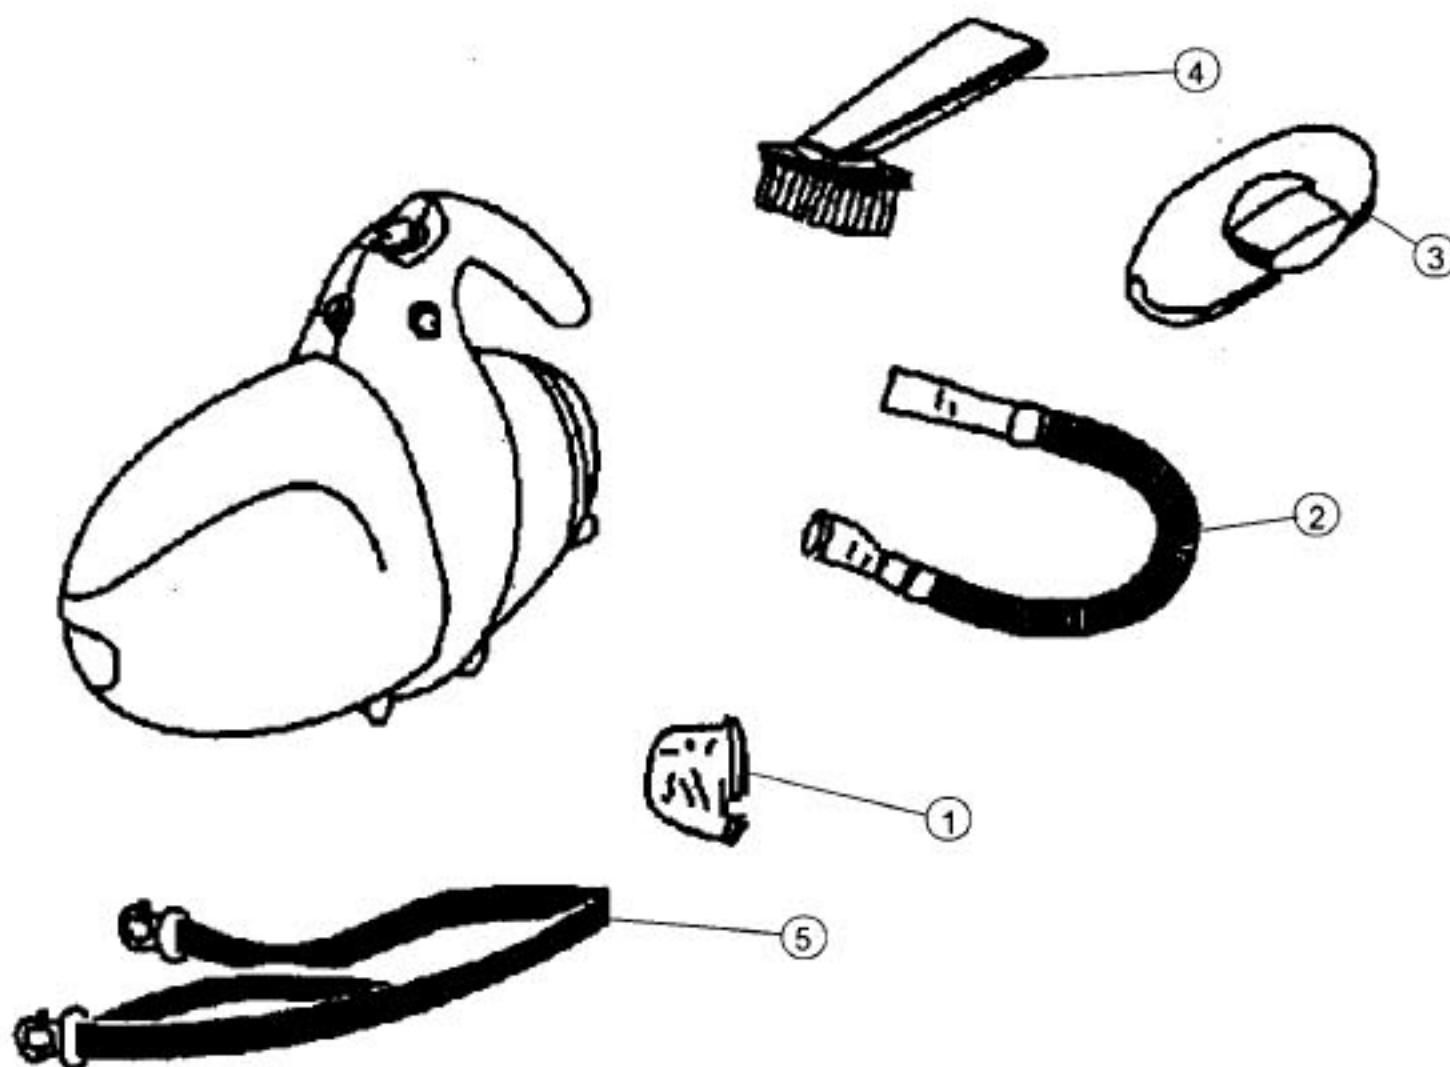

# REGINA

# HAND VAC

Model: HDH400

Index	Part No.	Description
1	R-805000	Filter package
2		Flexible hose assembly
3		Upholstery brush assembly
4		Crevice brush
5		Shoulder strap