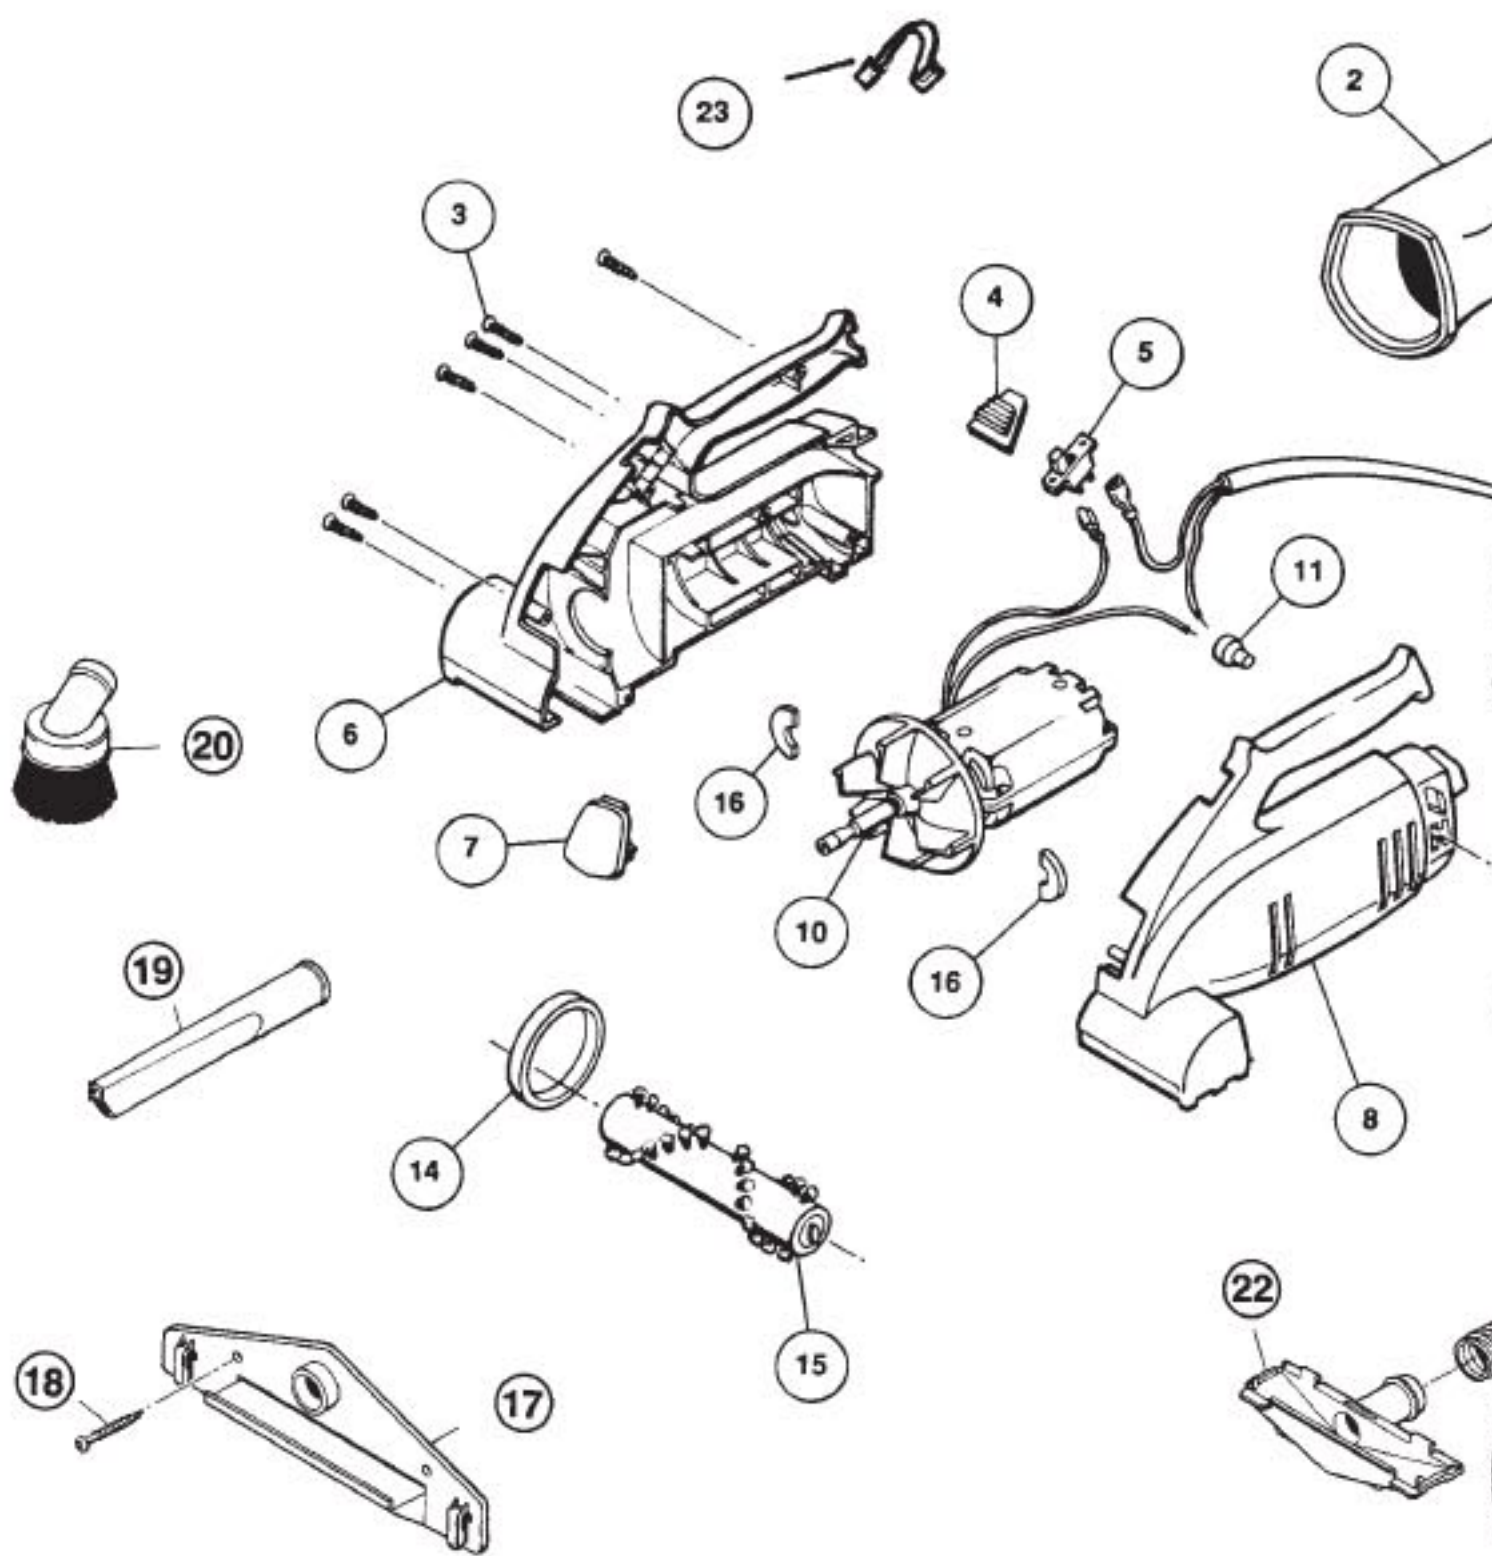

This Owner's Manual is provided and hosted by [Appliance Factory Parts](#).

Regina DM-1700 Owner's Manual

[Shop genuine replacement parts for Regina DM-1700](#)

[Find Your Regina Vacuum Cleaner Parts - Select From 111 Models](#)

----- Manual continues below -----

REGINA

DIRT MA

Models: DM1700, DM1800, DM1900

1 RG-0521000220379 Outer Bag Ring, 1700,1800

10 RG-067000076 Motor &