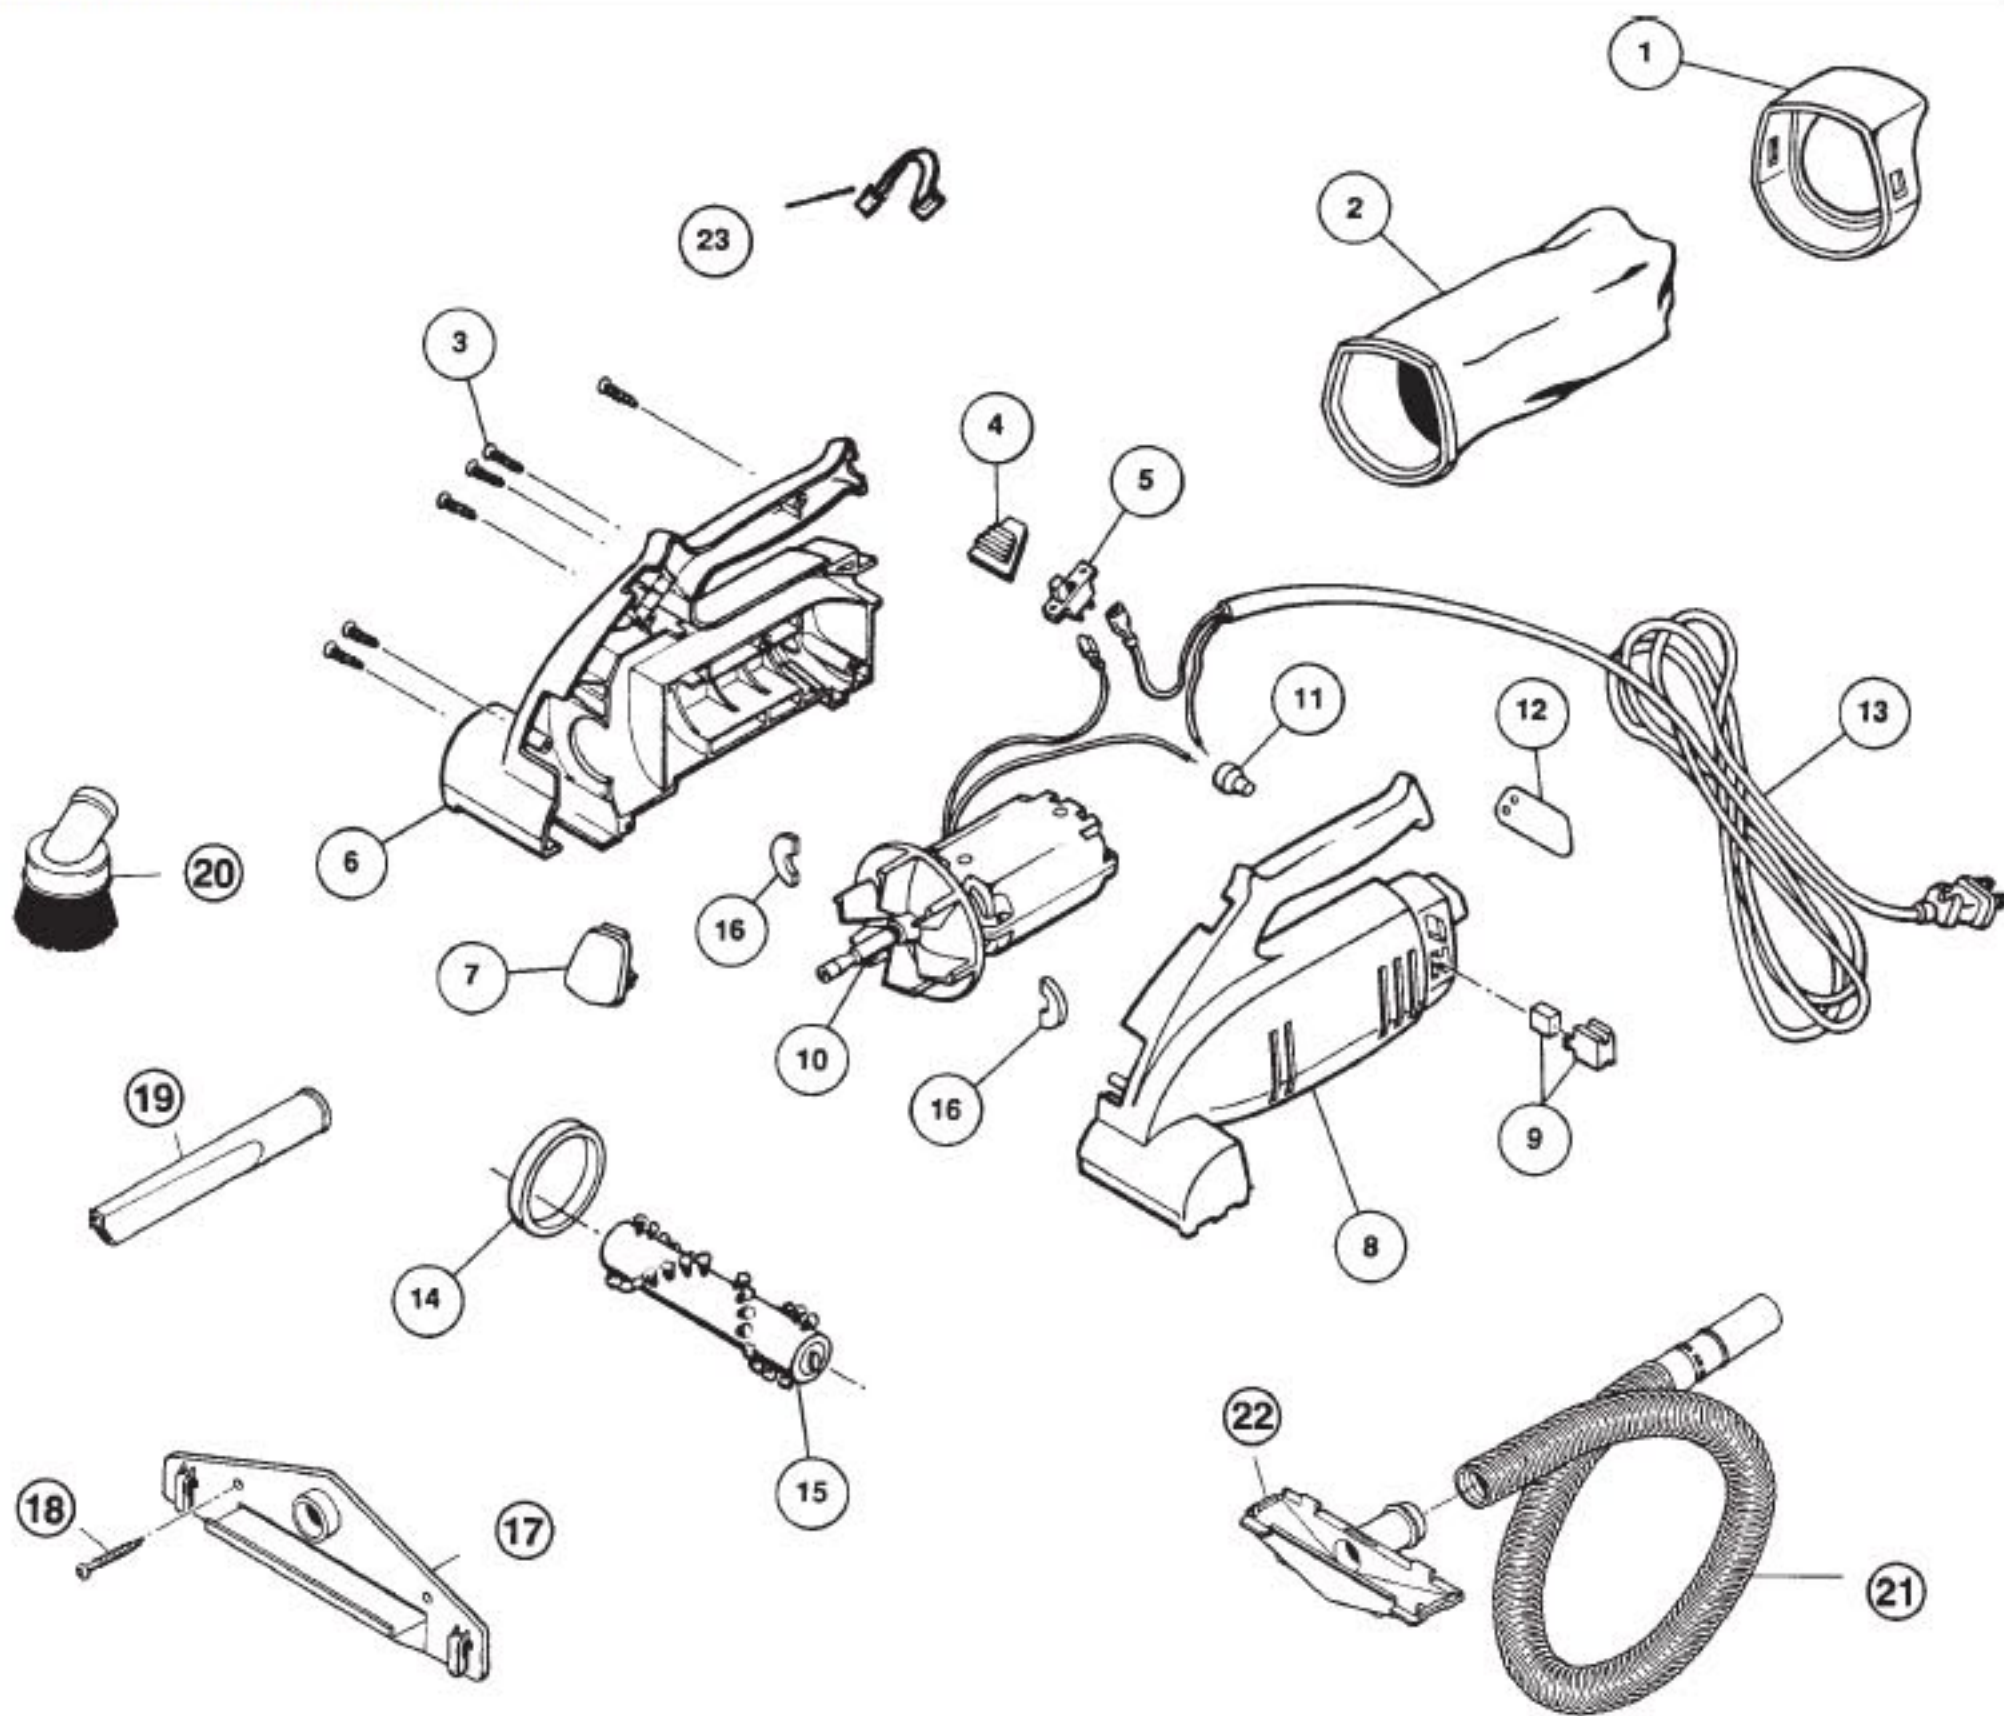

# REGINA

# DIRT MAGNET HAND VAC

Models: DM1700, DM1800, DM1900

1	RG-0521000220379	Outer Bag Ring, 1700,1800
1	RG-0521000220384	Outer Bag Ring, 1900
2	RG-052200048	Filter Bag, 1700,1800
2	RG-052200049	Filter Bag, 1900
3	RG-00252000618	Screw
4	RG-0545300740379	Switch Cap, 1700,1800
4	RG-054530075	Switch Cap, 1900
5	RG-009410034	Switch
6	RG-0511900170379	Housing, right, 1700,1800
6	RG-0511900170384	Housing, right, 1900
7	RG-0751900010379	Belt Cover, 1700,1800
7	RG-0751900010384	Belt Cover, 1900
8	RG-0511900160379	Housing, left, 1700,1800
8	RG-0511900160384	Housing, left, 1900
9	RG-096300177	Bag Latch Button, w/ spring, 1700,1800
9	RG-096300178	Bag Latch Button, w/ spring, 1900