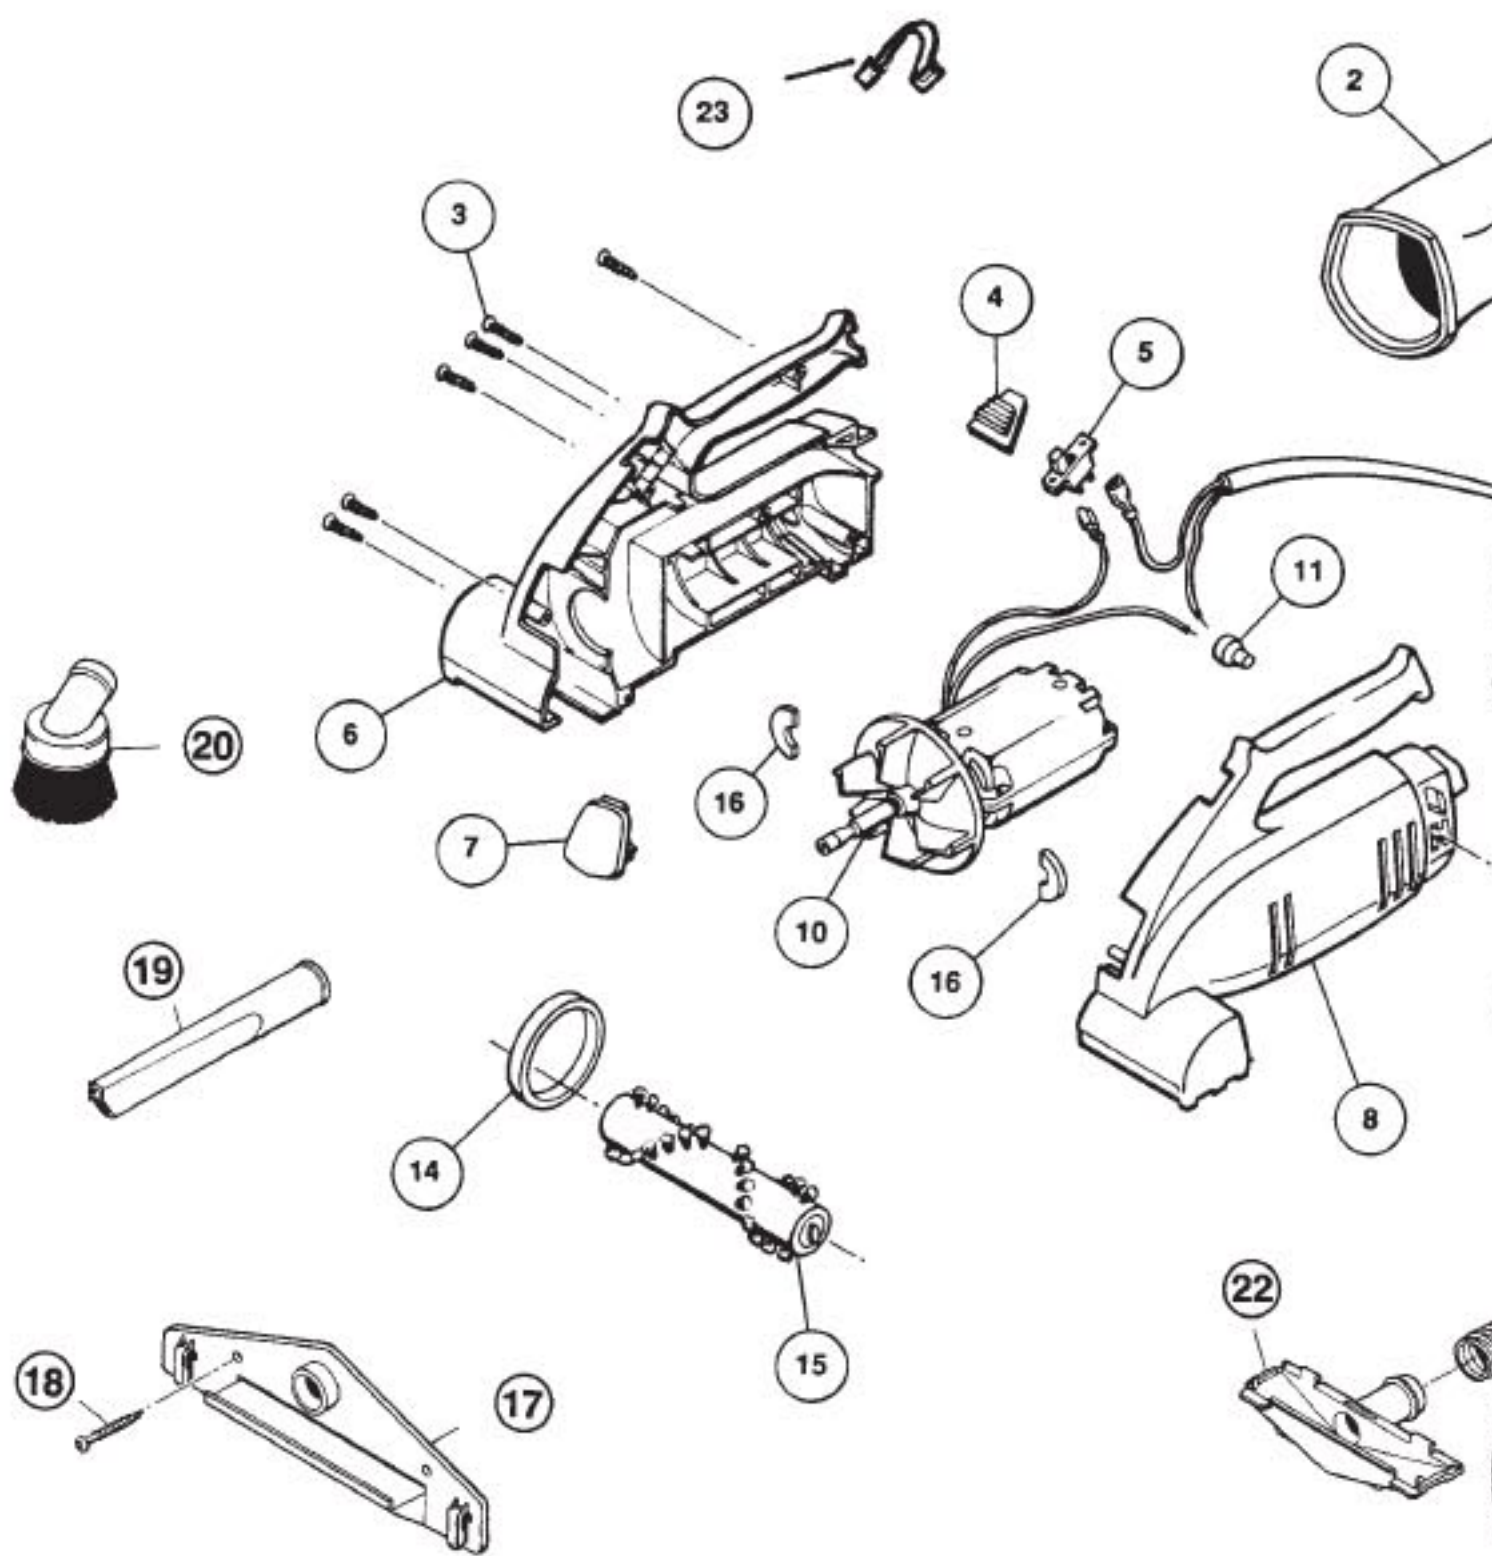

REGINA

DIRT MA

Models: DM1700, DM1800, DM1900

1 ..... RG-0521000220379 ..... Outer Bag Ring, 1700,1800

10 ..... RG-067000076 ..... Motor &