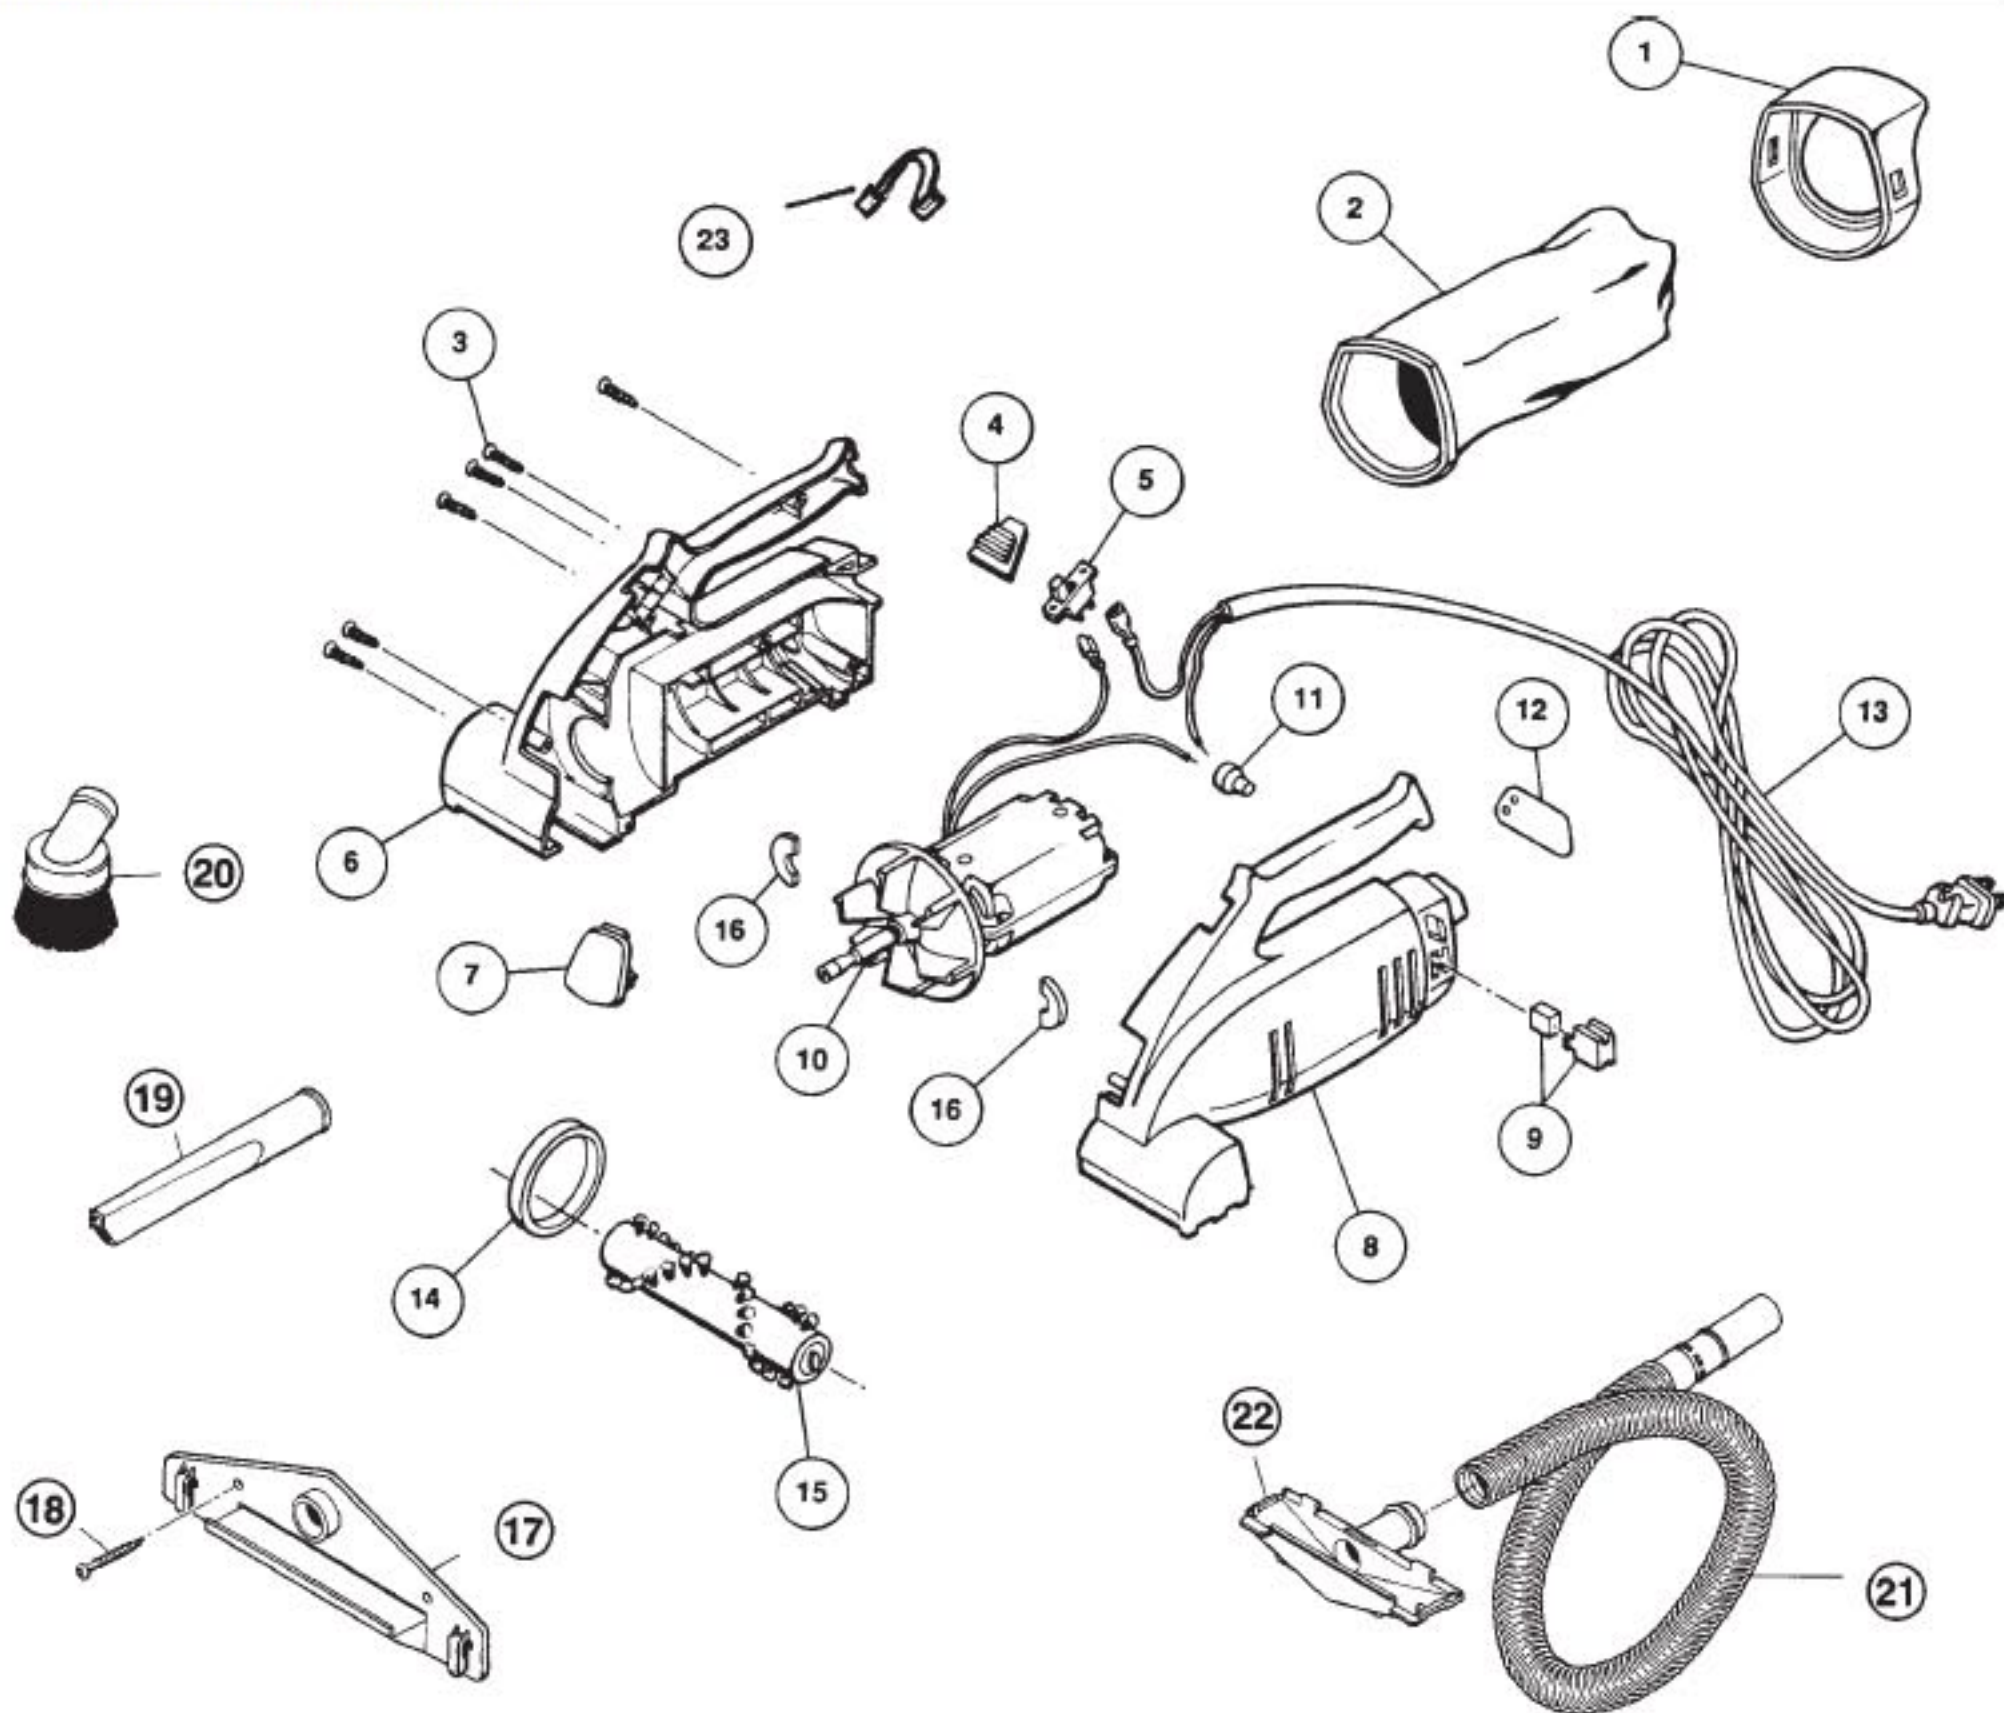

# REGINA

# DIRT MAGNET HAND VAC

Models: DM1700, DM1800, DM1900

1	RG-0521000220379	Outer Bag Ring, 1700,1800
1	RG-0521000220384	Outer Bag Ring, 1900
2	RG-052200048	Filter Bag, 1700,1800
2	RG-052200049	Filter Bag, 1900
3	RG-00252000618	Screw
4	RG-0545300740379	Switch Cap, 1700,1800
4	RG-054530075	Switch Cap, 1900
5	RG-009410034	Switch
6	RG-0511900170379	Housing, right, 1700,1800
6	RG-0511900170384	Housing, right, 1900
7	RG-0751900010379	Belt Cover, 1700,1800
7	RG-0751900010384	Belt Cover, 1900
8	RG-0511900160379	Housing, left, 1700,1800
8	RG-0511900160384	Housing, left, 1900
9	RG-096300177	Bag Latch Button, w/ spring, 1700,1800
9	RG-096300178	Bag Latch Button, w/ spring, 1900