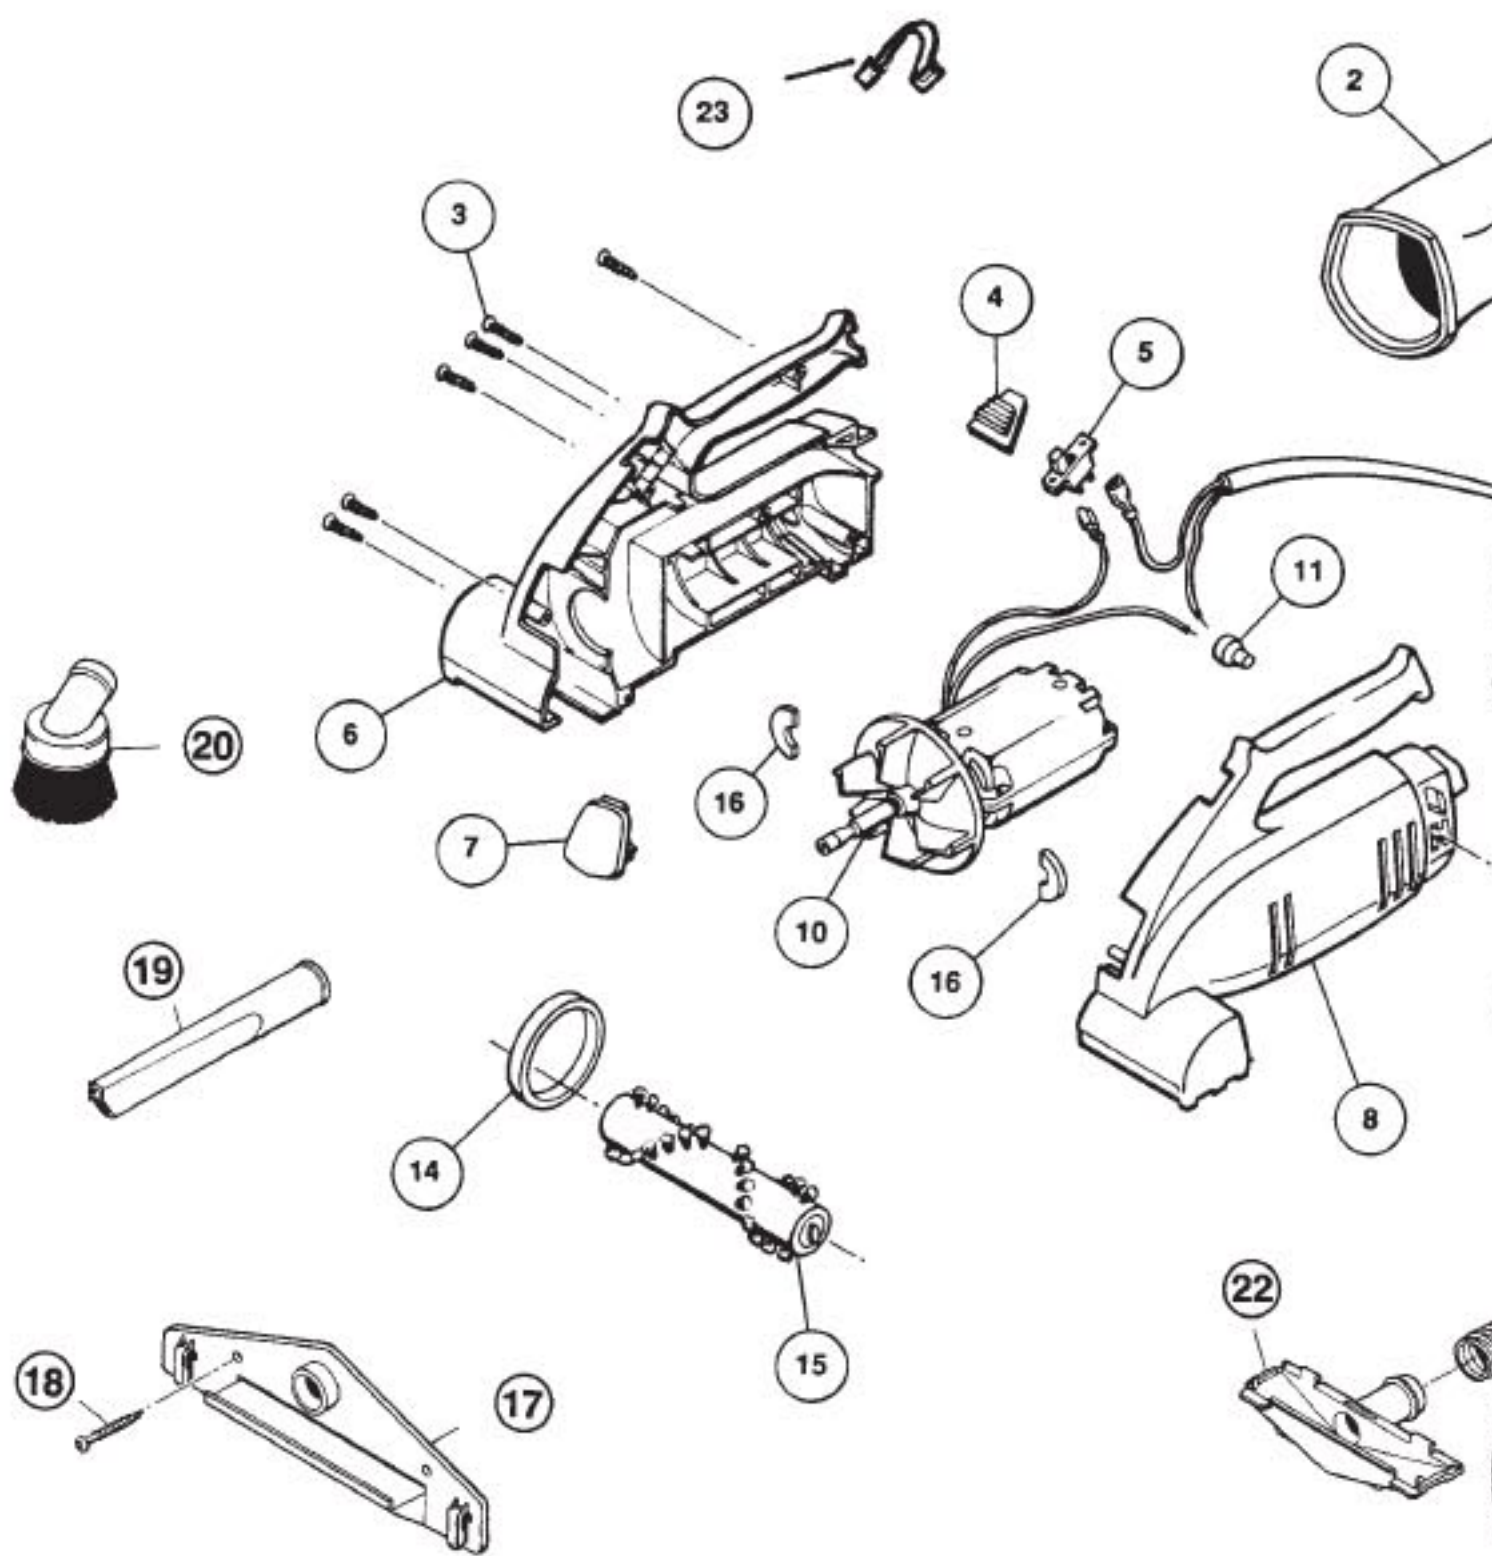

This Owner's Manual is provided and hosted by [Appliance Factory Parts](#).

Regina DM-1900 Owner's Manual

[Shop genuine replacement parts for Regina DM-1900](#)

[Find Your Regina Vacuum Cleaner Parts - Select From 111 Models](#)

----- Manual continues below -----

REGINA

DIRT MA

Models: DM1700, DM1800, DM1900

1 RG-0521000220379 Outer Bag Ring, 1700,1800

10 RG-067000076 Motor &