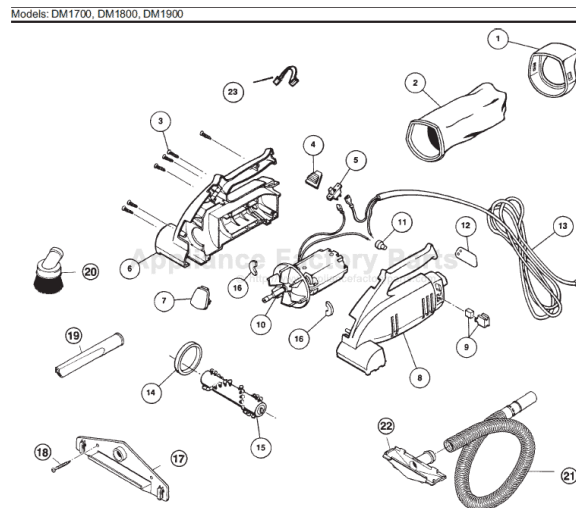

[Find Your Regina Vacuum Cleaner Parts - Select From 111 Models](#)

----- Manual continues below -----