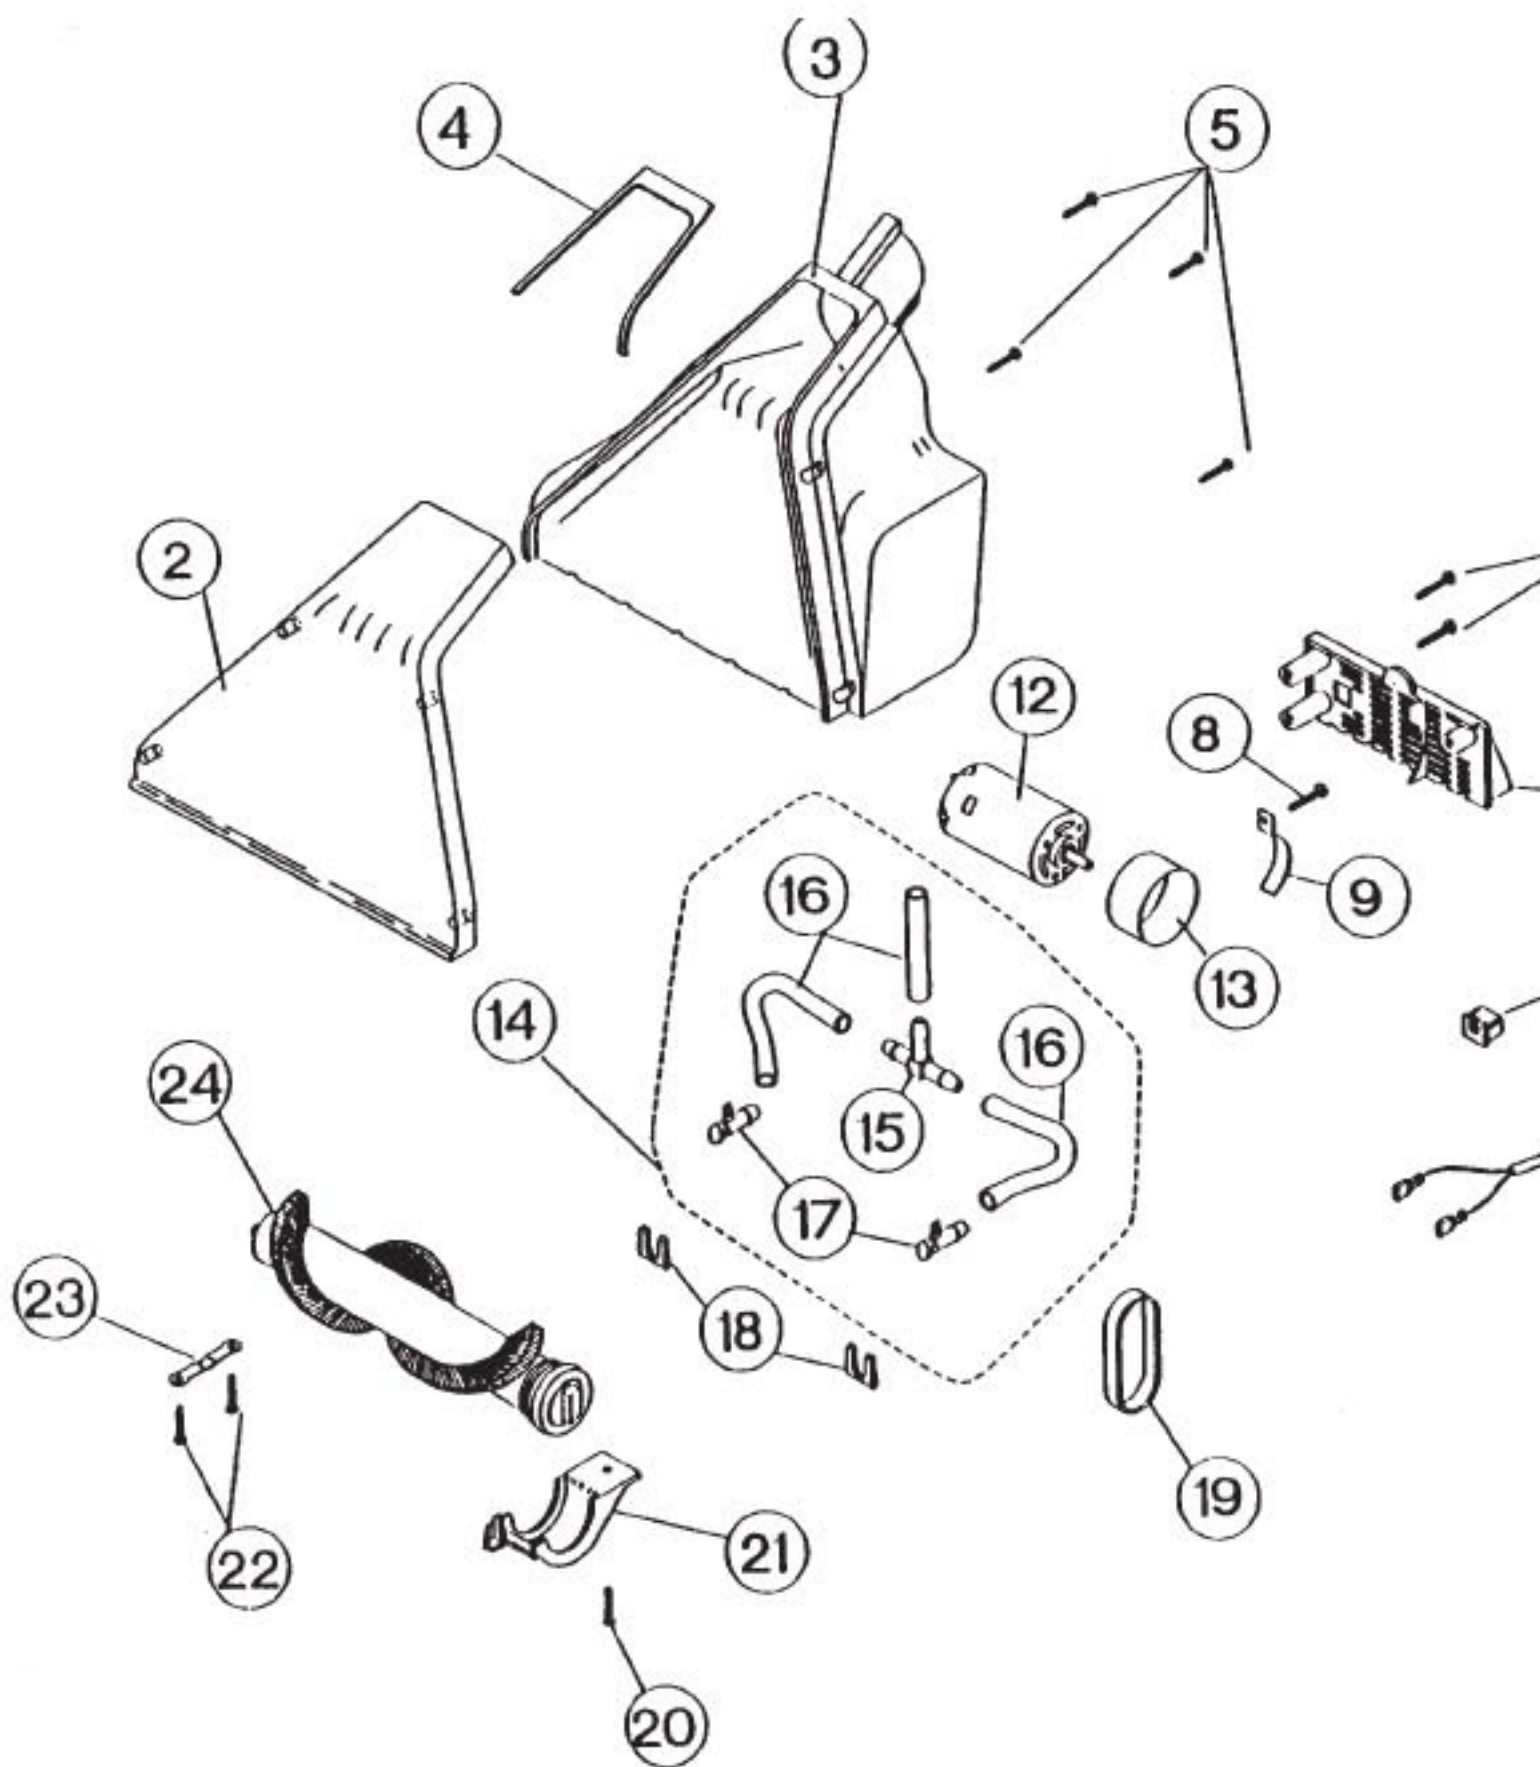

REGINA

PO

Models: S900, S900A, S950, DRS980, RG458, RG468

1 ..... RG-095269801 ..... Floor Nozzle Assy
1 ..... RG-095310802 ..... Floor Nozzle Assy, 458
1 ..... RG-095307701 ..... Floor Nozzle Assy, 468

11 ..... RG-5261001 ..... Power S
11 ..... RG-5261002 ..... Cord, p
12 ..... RG-5260901 ..... Motor, p
13 ..... RG-5261101 ..... Motor, p