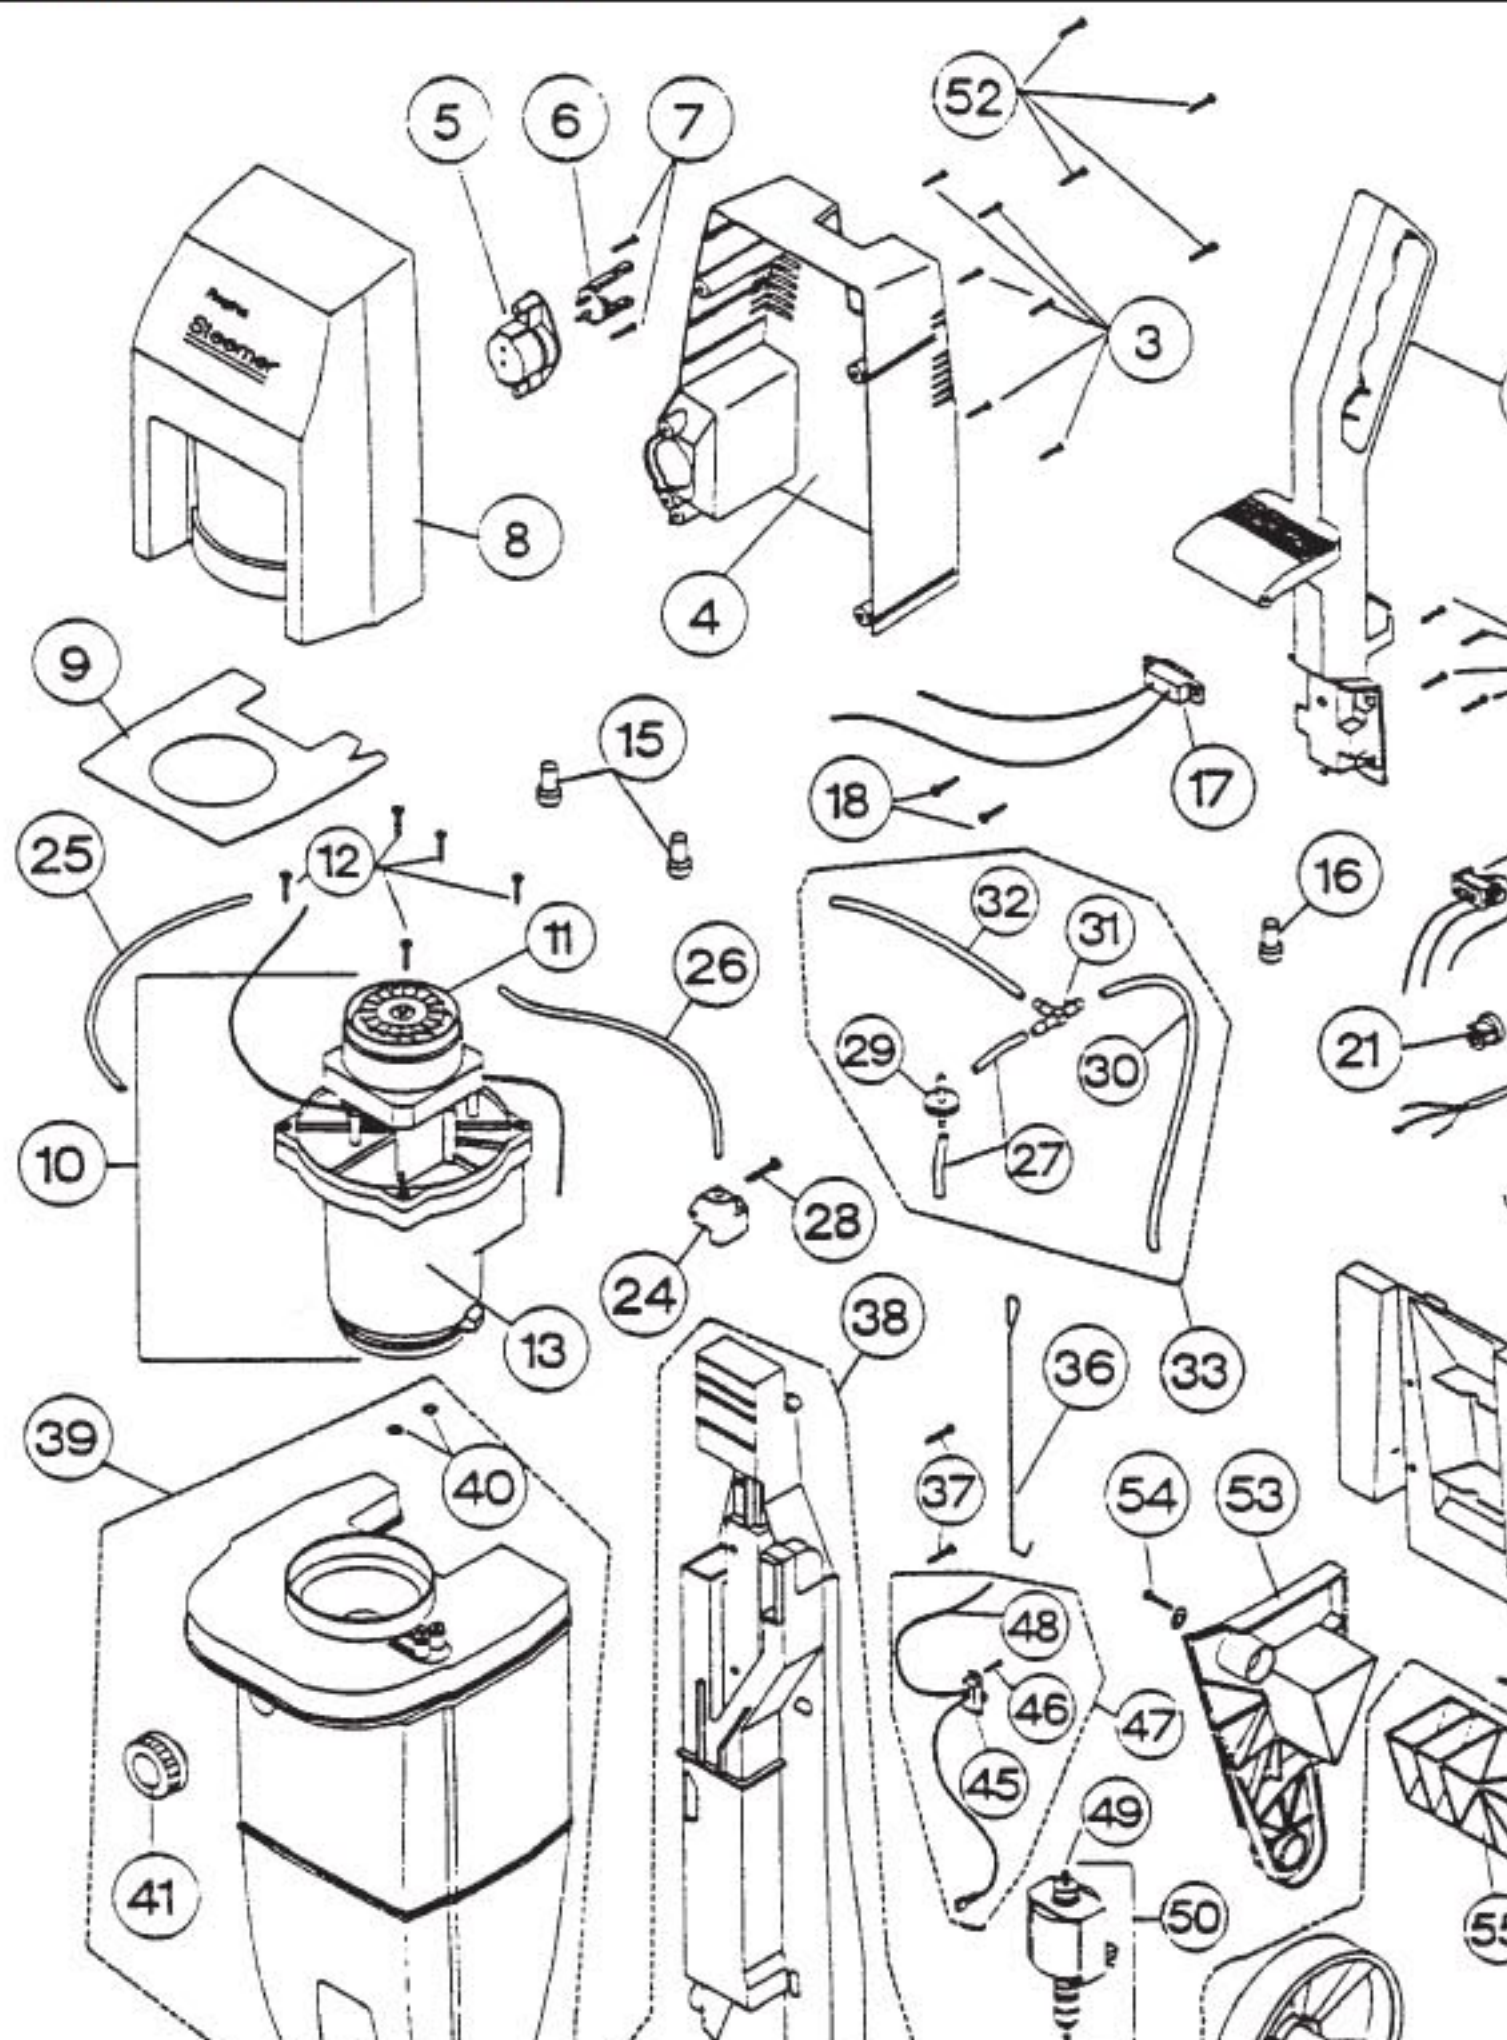

REGINA

POV

Models: S900, S900A, S950, DRS980

Models: S900, S950, DRS980

1	RG-095243702	Handle Assy	28	RG-03729	Screw, b
2	RG-030039215	Screw, handle to main frame	29	RG-5251001	Check V
3	RG-030039015	Screw, rear shield to frame	30	RG-5245901	Tube "T"
4	RG-52416P10411	Rear Housing, S900	31	RG-52436P1	Connect
4	RG-52416P10408	Rear Housing, DRS980	32	RG-5245701	Tube, sh
4	RG-52416P10410	Rear Housing, S950	33	RG-095276801	"T" Cor
5	RG-952109G1	Bottle Docking Assy	34	RG-52417P20327	Pump Ca
7	RG-030039015	Screw, bottle docking	35	RG-030039015	Screw, p
8	RG-095276201	Front Housing, w/ transfer, S900	36	RG-5267501	Lower C
8	RG-095276301	Front Housing, w/ transfer, S950	37	RG-03754	Screw, b
8	RG-095277101	Front Housing, w/ transfer, DRS980	38	RG-095276501	Main Fra
9	RG-52386P1	Motor Baffle	39	RG-095244802	Tank Ass
10	RG-095247901	Motor & Separator Assy, S900	40	RG-52044P1	Port Sea
10	RG-095248202	Motor & Separator Assy, S950, DRS980	41	RG-52425P10327	Tank Cap
11	RG-52167P1AQ	Motor Cap	42	RG-095254601	Lever La
12	RG-03819	Screw, motor separator assy	43	RG-52427P20327	Locking
13	RG-095256301	Body Separator	44	RG-095276901	Nipple C
	RG-053690029	Separator Gasket	45	RG-5263101	Pump S
15	RG-030040801	Wire Butt Connector, large	46	RG-030041323	Screw, p
16	RG-03318	Wire Butt Connector, small	47	RG-095255201	Pump S
17	RG-5261101	Powerscrubber Receptacle	48	RG-5263001	Pump L
18	RG-030041323	Screw, receptacle to rear housing	49	RG-52435P1	Pump Ni
	RG-5274201	Receptacle Gasket	50	RG-095255301	Pump, w
20	RG-5261301	Switch	51	RG-5246001	Tube, pu
21	RG-030039301	Strain Relief	52	RG-03754	Screw, f
22	RG-095276601	Power Cord Assy, w/ALCI	53	RG-52418P10327	Strut, lef
23	RG-5267401	Cord Clip	54	RG-095250001	Package
24	RG-52432P10327	Tank Block	55	RG-52433P10327	Tie Bar
25	RG-52024P2	Tube, inner, to docking assy	56	RG-52419P10327	Strut, rig
26	RG-52024P3	Tube, outer, to block (long)	57	RG-52421P10327	Wheel
27	RG-5251101	Tube, check valve	58	RG-52412P10327	Main Fra