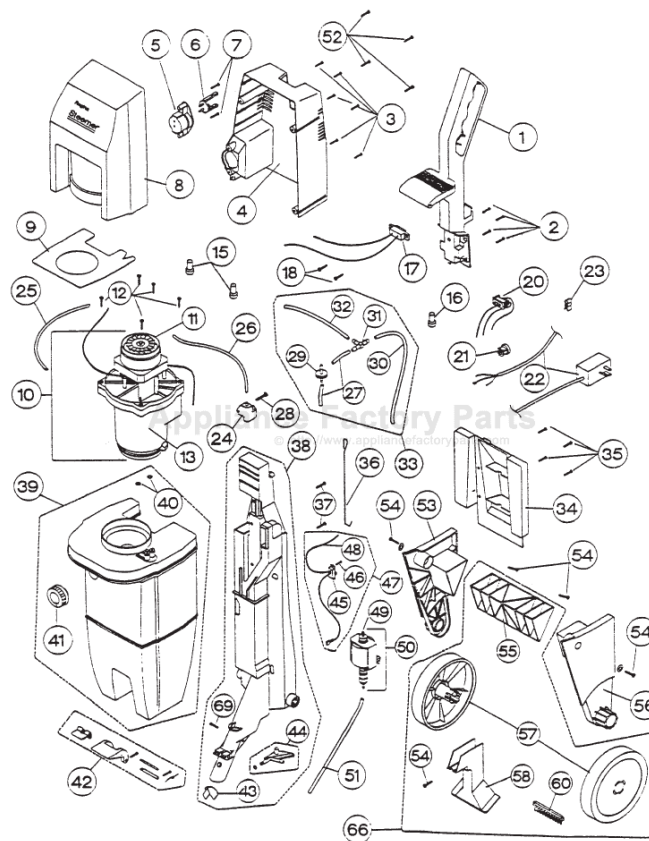

[Find Your Regina Vacuum Cleaner Parts - Select From 111 Models](#)

----- Manual continues below -----