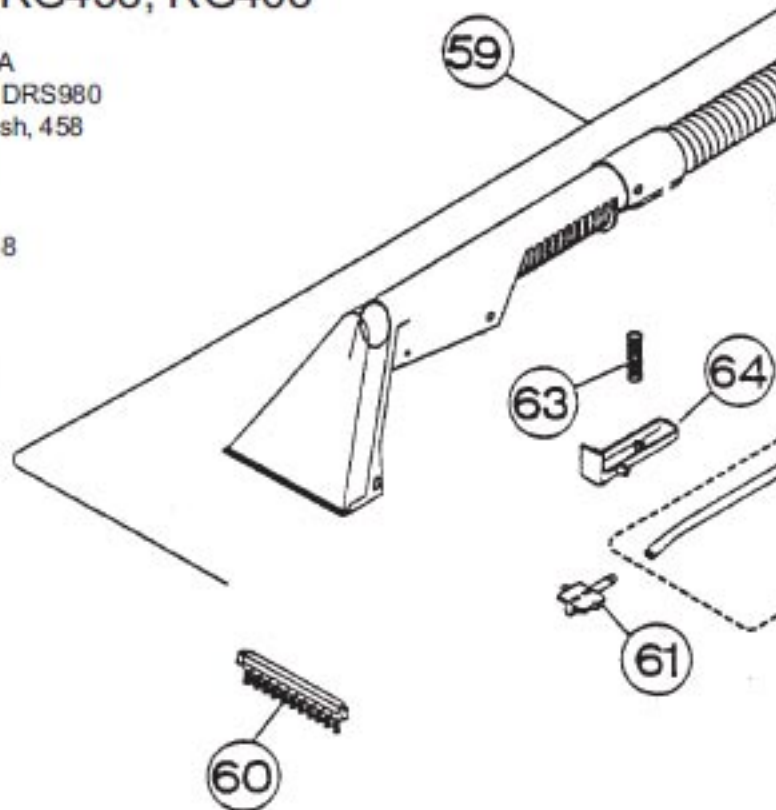

UPHOLSTERY

Models: S900, S900A, S950, DRS980, RG458, RG468

NOZZLE

59	RG-095243602	Upholstery Nozzle, hand held, S900/A
59	RG-095243602	Upholstery Nozzle, hand held, S950, DRS980
59	RG-095295701	Upholstery Nozzle, hand held, w/ brush, 458
59	RG-095307601	Upholstery Nozzle, hand held, 468
60	RG-52384P10327	Brush, upholstery nozzle
61	RG-52422P10327	Spray Tip, upholstery nozzle
61	RG-52716020327	Spray Tip, upholstery nozzle, 458, 468
62	RG-5254301	Pinch Tubing, upholstery nozzle
63	RG-5254201	Spring, trigger
64	RG-52424P20327	Trigger, upholstery nozzle
64	RG-52424P20419	Trigger, upholstery nozzle, 458, 468
65	RG-095256201	Pinch Tube & "O" Ring Package
66	RG-095269302	Package Parts
	RG-030041601	Wire Tie, purse lock
69	RG-030039015	Screw, nipple quick connect
	RG-5267901	O-Ring, 458, 468
	RG-52367P2	Nozzle Coupling, 458, 468