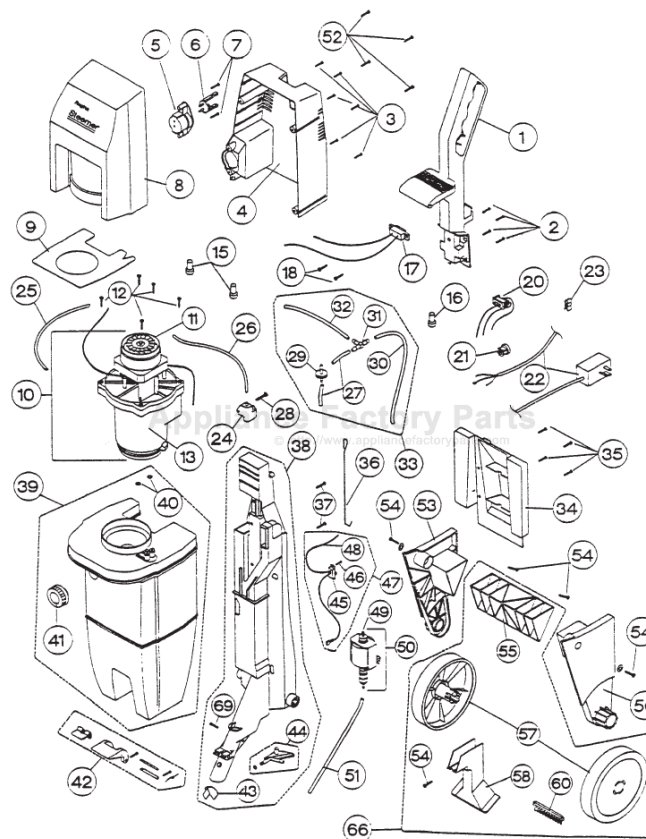

[Find Your Regina Vacuum Cleaner Parts - Select From 111 Models](#)

----- Manual continues below -----