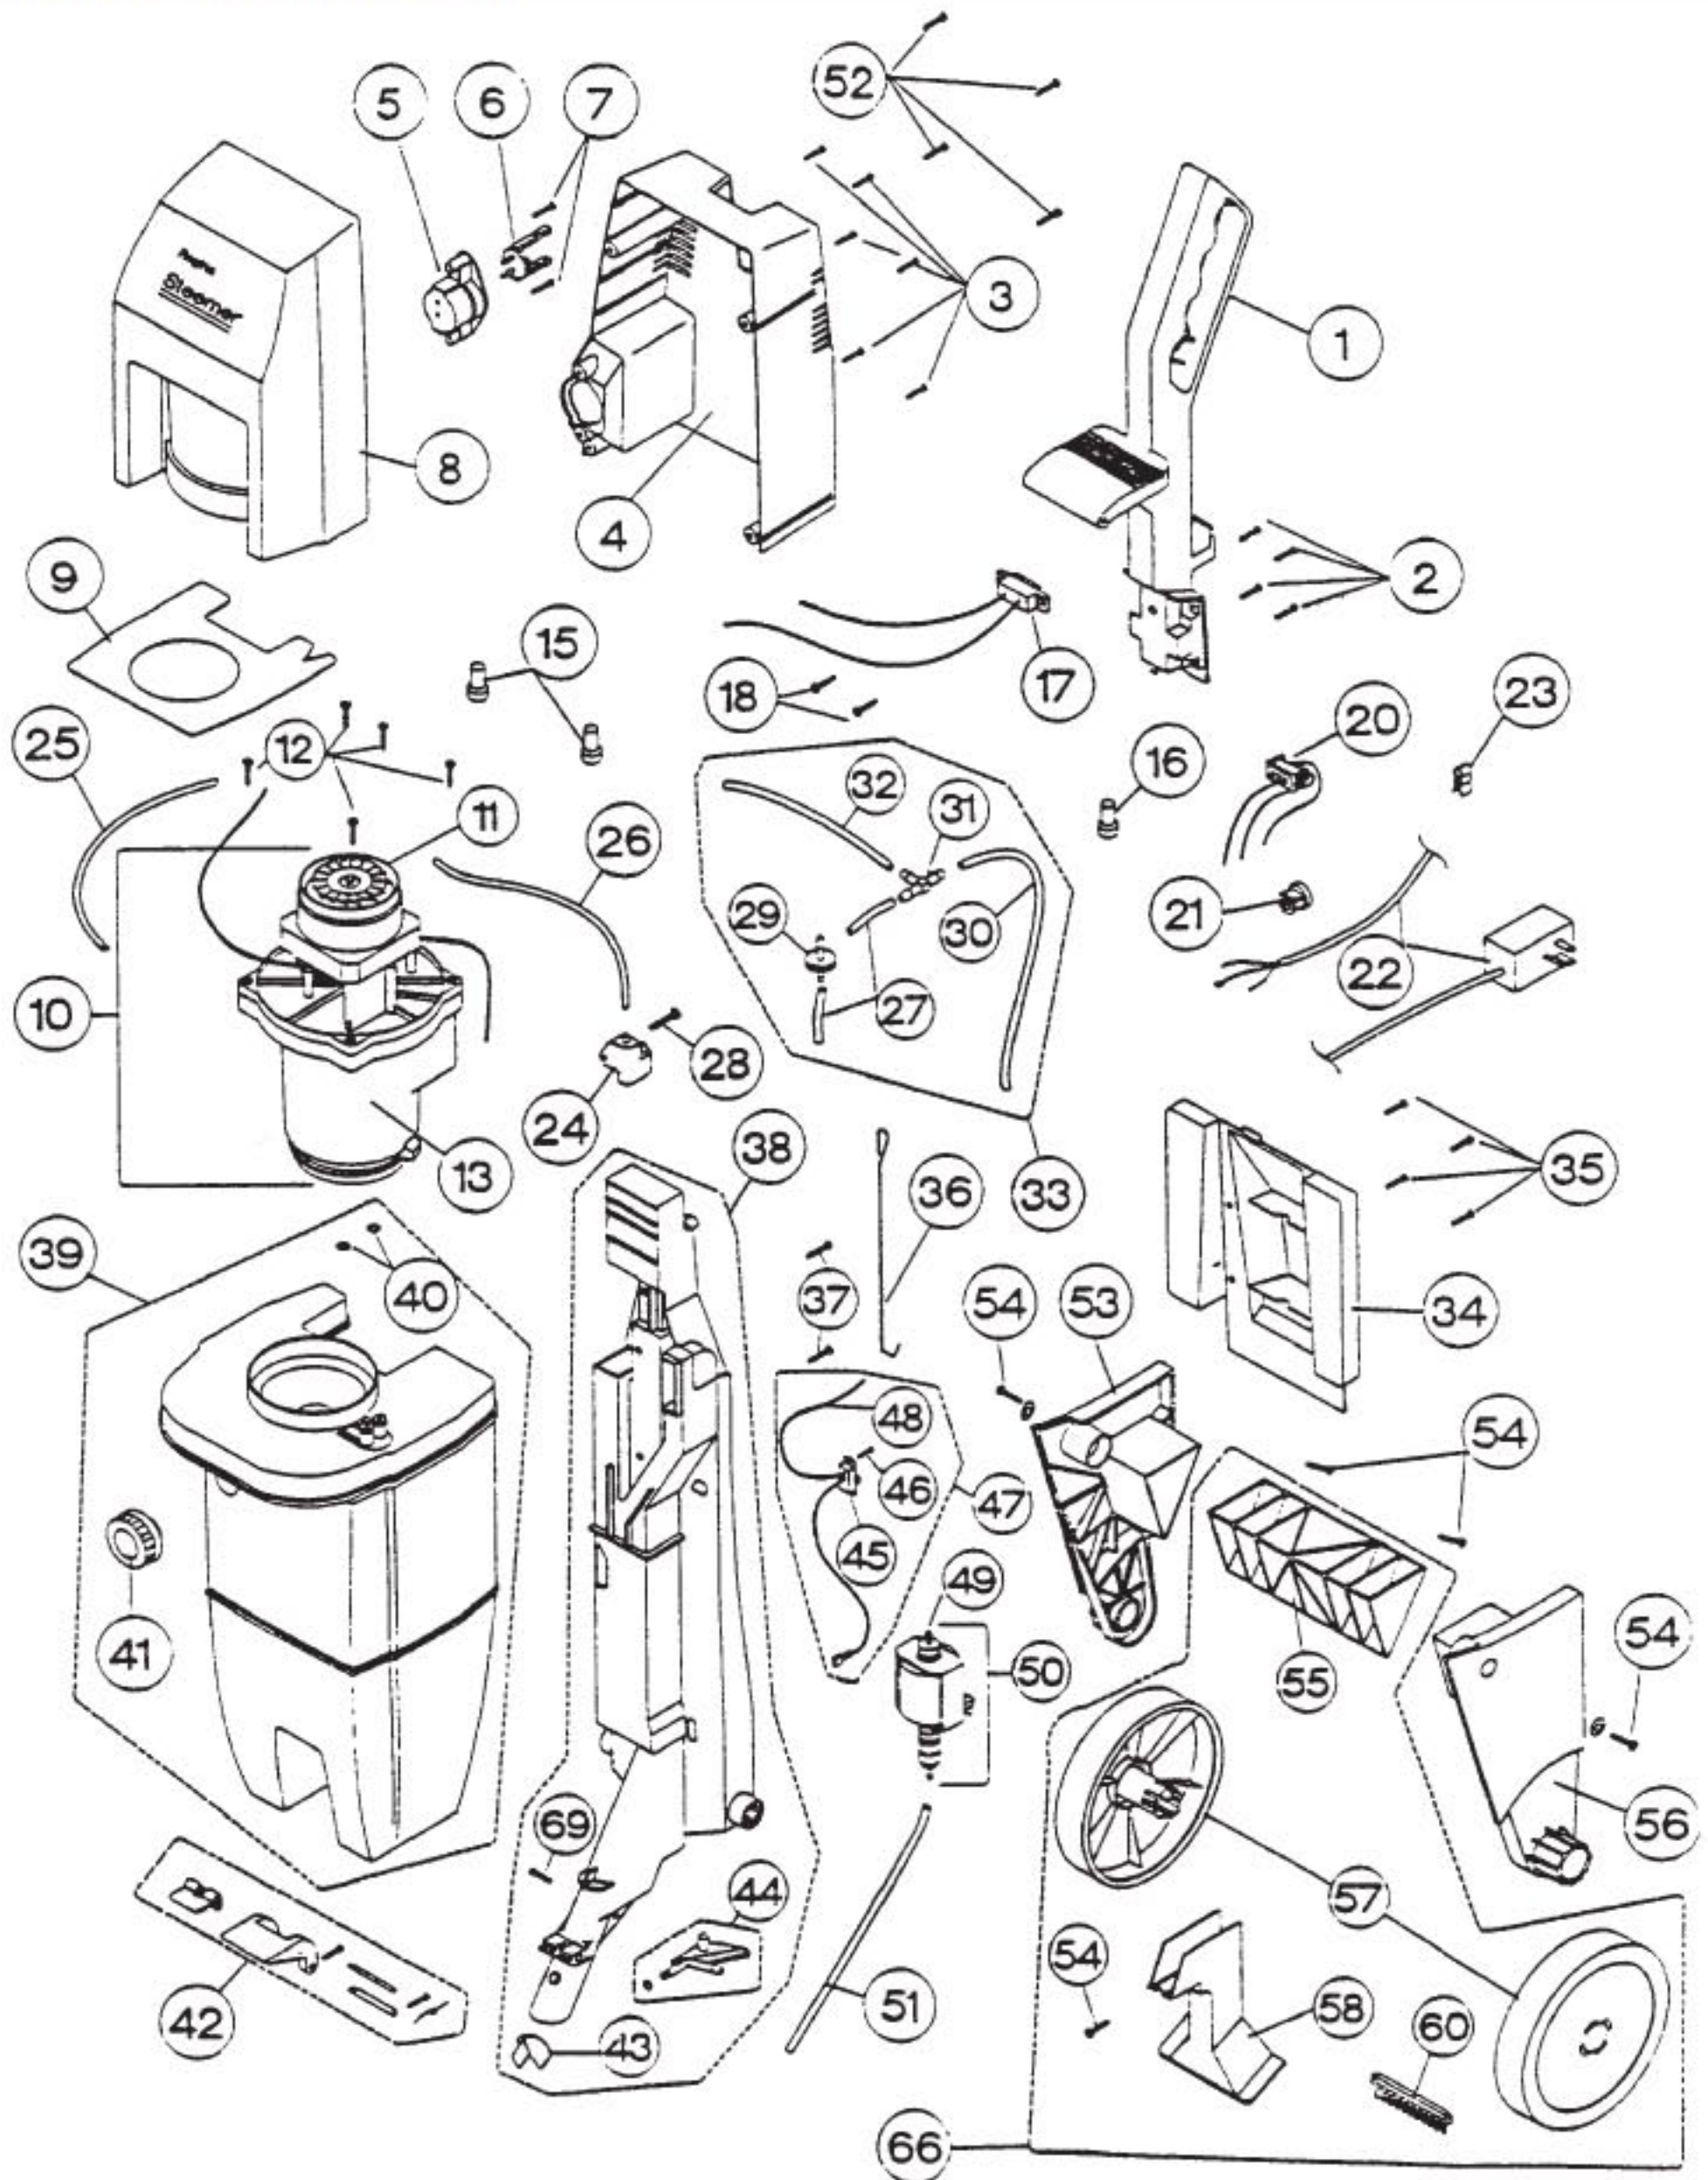

REGINA

POWER SCRUBBER

Models: S900, S900A, S950, DRS980

REGINA

POWER SCRUBBER

Models: S900, S950, DRS980

1	RG-095243702	Handle Assy	28	RG-03729	Screw, tank block
2	RG-030039215	Screw, handle to main frame	29	RG-5251001	Check Valve
3	RG-030039015	Screw, rear shield to frame	30	RG-5245901	Tube "T" Connector, to pump
4	RG-52416P10411	Rear Housing, S900	31	RG-52436P1	Connector "T"
4	RG-52416P10408	Rear Housing, DRS980	32	RG-5245701	Tube, shampoo to "Y" connector
4	RG-52416P10410	Rear Housing, S950	33	RG-095276801	"T" Connector & Hose Assy
5	RG-952109G1	Bottle Docking Assy	34	RG-52417P20327	Pump Cover
7	RG-030039015	Screw, bottle docking	35	RG-030039015	Screw, pump cover
8	RG-095276201	Front Housing, w/ transfer, S900	36	RG-5267501	Lower Control Wire
8	RG-095276301	Front Housing, w/ transfer, S950	37	RG-03754	Screw, body separator to frame
8	RG-095277101	Front Housing, w/ transfer, DRS980	38	RG-095276501	Main Frame Assy
9	RG-52386P1	Motor Baffle	39	RG-095244802	Tank Assy
10	RG-095247901	Motor & Separator Assy, S900	40	RG-52044P1	Port Seals
10	RG-095248202	Motor & Separator Assy, S950, DRS980	41	RG-52425P10327	Tank Cap
11	RG-52167P1AQ	Motor Cap	42	RG-095254601	Lever Latch Assy
12	RG-03819	Screw, motor separator assy	43	RG-52427P20327	Locking Ring
13	RG-095256301	Body Separator	44	RG-095276901	Nipple Quick Connect, w/ "O" ring
	RG-053690029	Separator Gasket	45	RG-5263101	Pump Switch, w/terminal
15	RG-030040801	Wire Butt Connector, large	46	RG-030041323	Screw, pump switch
16	RG-03318	Wire Butt Connector, small	47	RG-095255201	Pump Switch Package
17	RG-5261101	Powerscrubber Receptacle	48	RG-5263001	Pump Lead Assy
18	RG-030041323	Screw, receptacle to rear housing	49	RG-52435P1	Pump Nipple
	RG-5274201	Receptacle Gasket	50	RG-095255301	Pump, w/ nipple assy
20	RG-5261301	Switch	51	RG-5246001	Tube, pump to quick connect
21	RG-030039301	Strain Relief	52	RG-03754	Screw, front to rear housing
22	RG-095276601	Power Cord Assy, w/ALCI	53	RG-52418P10327	Strut, left
23	RG-5267401	Cord Clip	54	RG-095250001	Packaged Fasteners
24	RG-52432P10327	Tank Block	55	RG-52433P10327	Tie Bar Strut
25	RG-52024P2	Tube, inner, to docking assy	56	RG-52419P10327	Strut, right
26	RG-52024P3	Tube, outer, to block (long)	57	RG-52421P10327	Wheel
27	RG-5251101	Tube, check valve	58	RG-52412P10327	Main Frame Stand

UPHOLSTERY

Models: S900, S900A, S950, DRS980, RG458, RG468

NOZZLE

59	RG-095295701	Upholstery Nozzle, hand held, S900/A
59	RG-095243502	Upholstery Nozzle, hand held, S950, DRS980
59	RG-095295701	Upholstery Nozzle, hand held, w/ brush, 458
59	RG-095307601	Upholstery Nozzle, hand held, 468
60	RG-52384P10327	Brush, upholstery nozzle
61	RG-52422P10327	Spray Tip, upholstery nozzle
61	RG-52716020327	Spray Tip, upholstery nozzle, 458, 468
62	RG-5254301	Pinch Tubing, upholstery nozzle
63	RG-5254201	Spring, trigger
64	RG-52424P20327	Trigger, upholstery nozzle
64	RG-52424P20419	Trigger, upholstery nozzle, 458, 468
65	RG-095256201	Pinch Tube & "O" Ring Package
66	RG-095269302	Package Parts
	RG-030041601	Wire Tie, purse lock
69	RG-030039015	Screw, nipple quick connect
	RG-5267901	O-Ring, 458, 468
	RG-52367P2	Nozzle Coupling, 458, 468