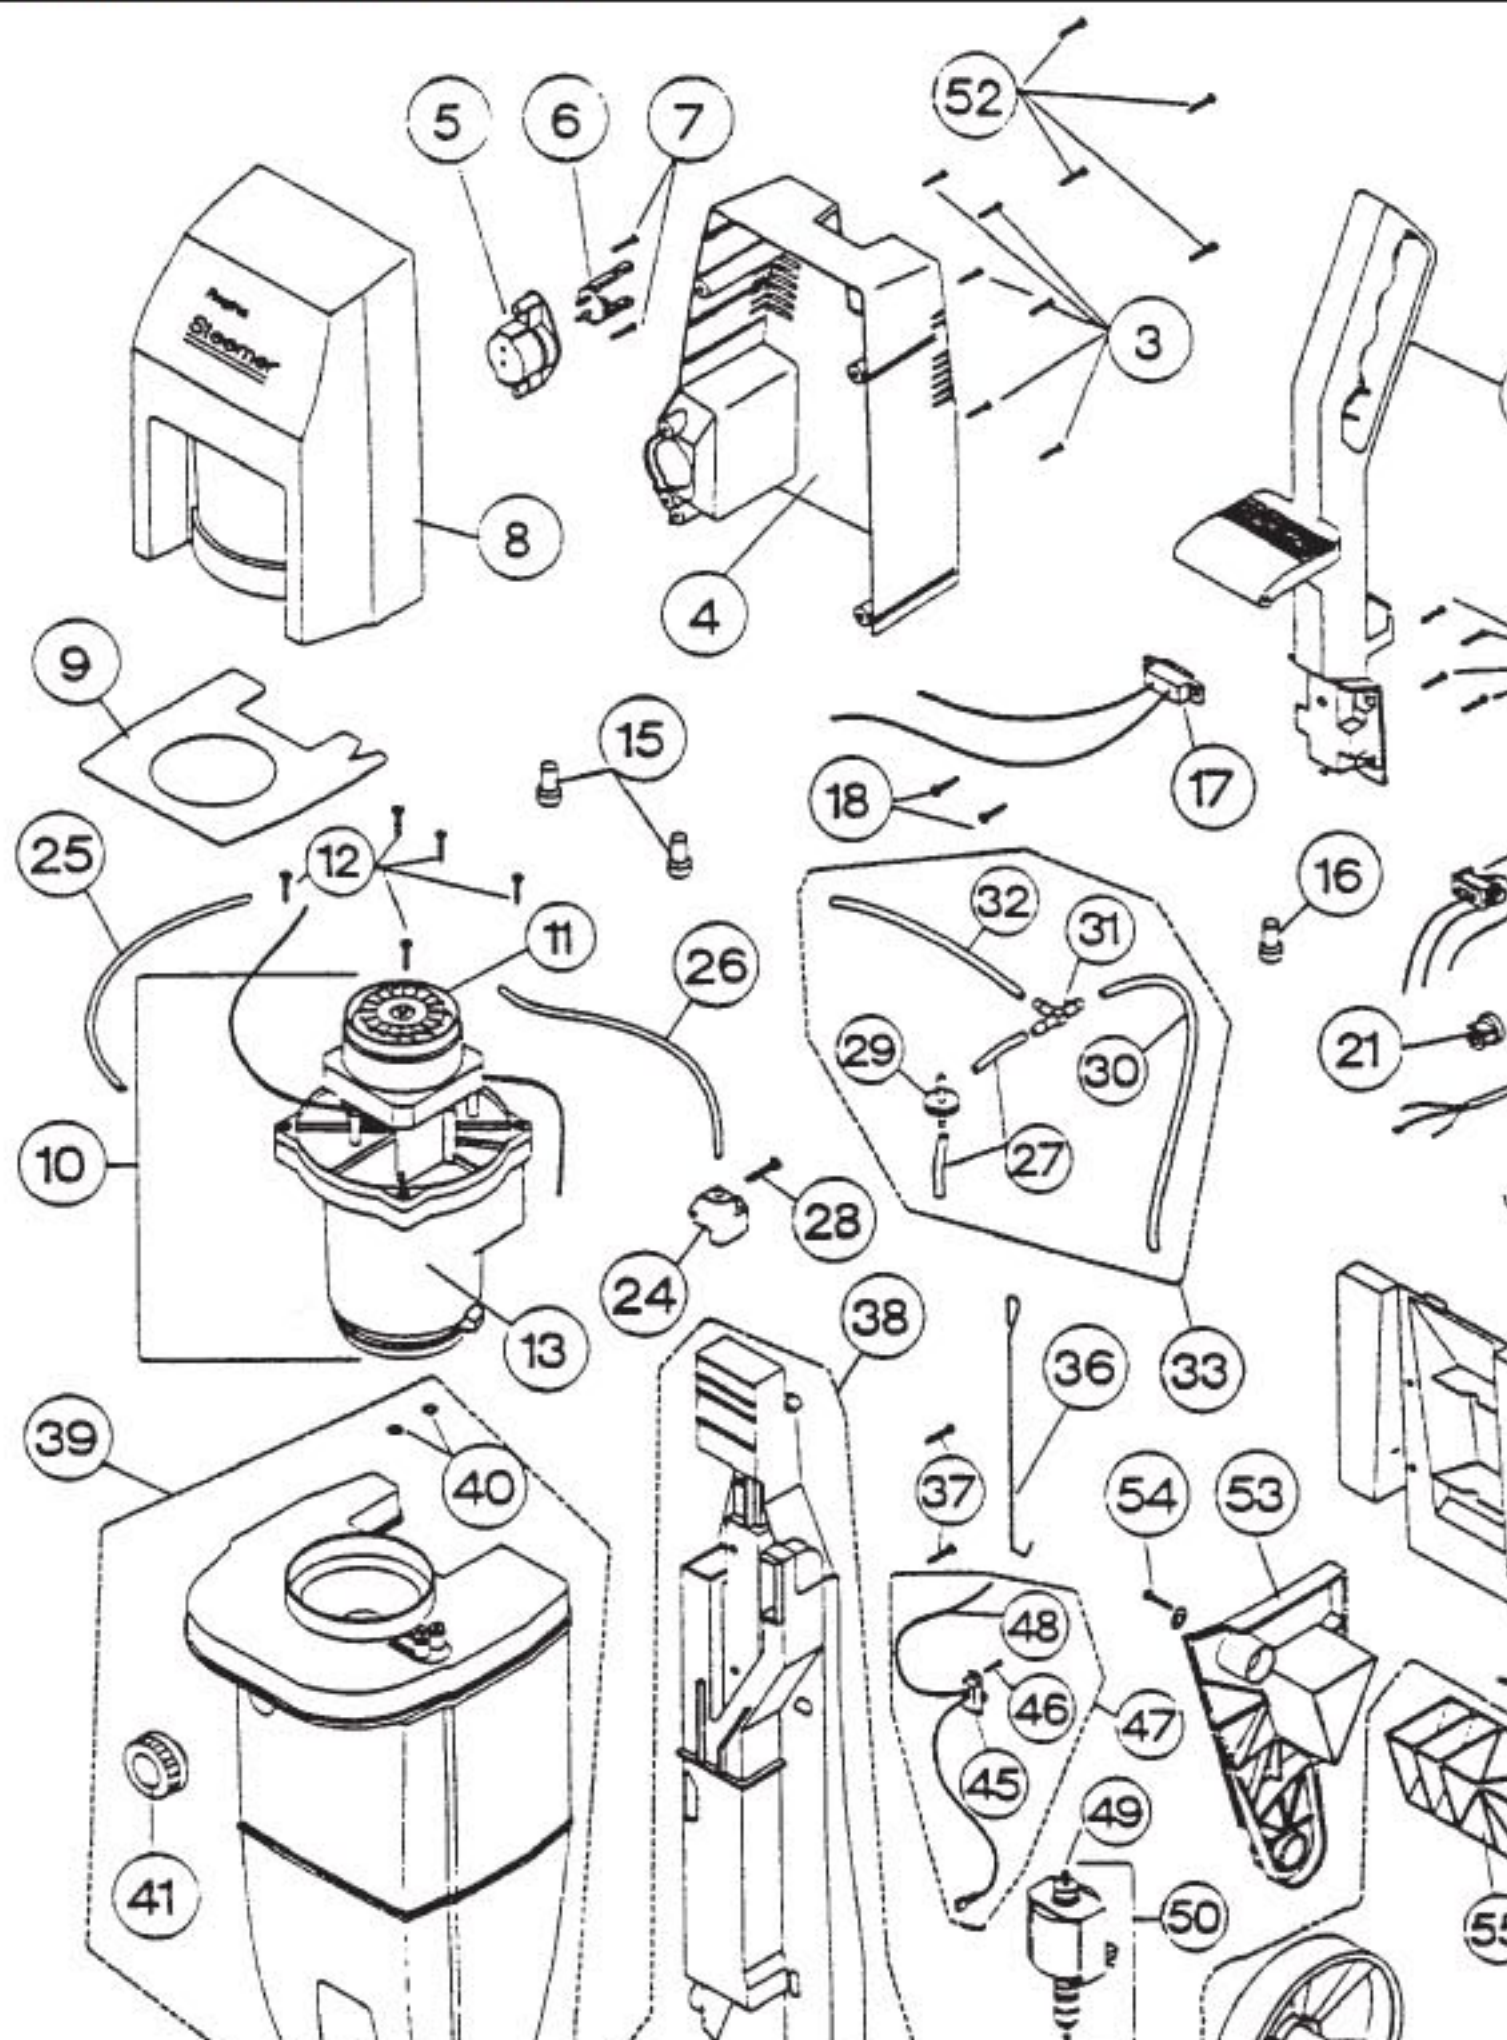

----- Manual continues below -----

REGINA

POV

Models: S900, S900A, S950, DRS980

Models: S900, S950, DRS980

1	RG-095243702	Handle Assy	28	RG-03729	Screw, b
2	RG-030039215	Screw, handle to main frame	29	RG-5251001	Check V
3	RG-030039015	Screw, rear shield to frame	30	RG-5245901	Tube "T"
4	RG-52416P10411	Rear Housing, S900	31	RG-52436P1	Connect
4	RG-52416P10408	Rear Housing, DRS980	32	RG-5245701	Tube, sh
4	RG-52416P10410	Rear Housing, S950	33	RG-095276801	"T" Cor
5	RG-952109G1	Bottle Docking Assy	34	RG-52417P20327	Pump Ca
7	RG-030039015	Screw, bottle docking	35	RG-030039015	Screw, p
8	RG-095276201	Front Housing, w/ transfer, S900	36	RG-5267501	Lower C
8	RG-095276301	Front Housing, w/ transfer, S950	37	RG-03754	Screw, b
8	RG-095277101	Front Housing, w/ transfer, DRS980	38	RG-095276501	Main Fra
9	RG-52386P1	Motor Baffle	39	RG-095244802	Tank Ass
10	RG-095247901	Motor & Separator Assy, S900	40	RG-52044P1	Port Sea
10	RG-095248202	Motor & Separator Assy, S950, DRS980	41	RG-52425P10327	Tank Cap
11	RG-52167P1AQ	Motor Cap	42	RG-095254601	Lever La
12	RG-03819	Screw, motor separator assy	43	RG-52427P20327	Locking
13	RG-095256301	Body Separator	44	RG-095276901	Nipple C
	RG-053690029	Separator Gasket	45	RG-5263101	Pump S
15	RG-030040801	Wire Butt Connector, large	46	RG-030041323	Screw, p
16	RG-03318	Wire Butt Connector, small	47	RG-095255201	Pump S
17	RG-5261101	Powerscrubber Receptacle	48	RG-5263001	Pump L
18	RG-030041323	Screw, receptacle to rear housing	49	RG-52435P1	Pump Ni
	RG-5274201	Receptacle Gasket	50	RG-095255301	Pump, w
20	RG-5261301	Switch	51	RG-5246001	Tube, pu
21	RG-030039301	Strain Relief	52	RG-03754	Screw, f
22	RG-095276601	Power Cord Assy, w/ALCI	53	RG-52418P10327	Strut, lef
23	RG-5267401	Cord Clip	54	RG-095250001	Package
24	RG-52432P10327	Tank Block	55	RG-52433P10327	Tie Bar
25	RG-52024P2	Tube, inner, to docking assy	56	RG-52419P10327	Strut, rig
26	RG-52024P3	Tube, outer, to block (long)	57	RG-52421P10327	Wheel
27	RG-5251101	Tube, check valve	58	RG-52412P10327	Main Fra