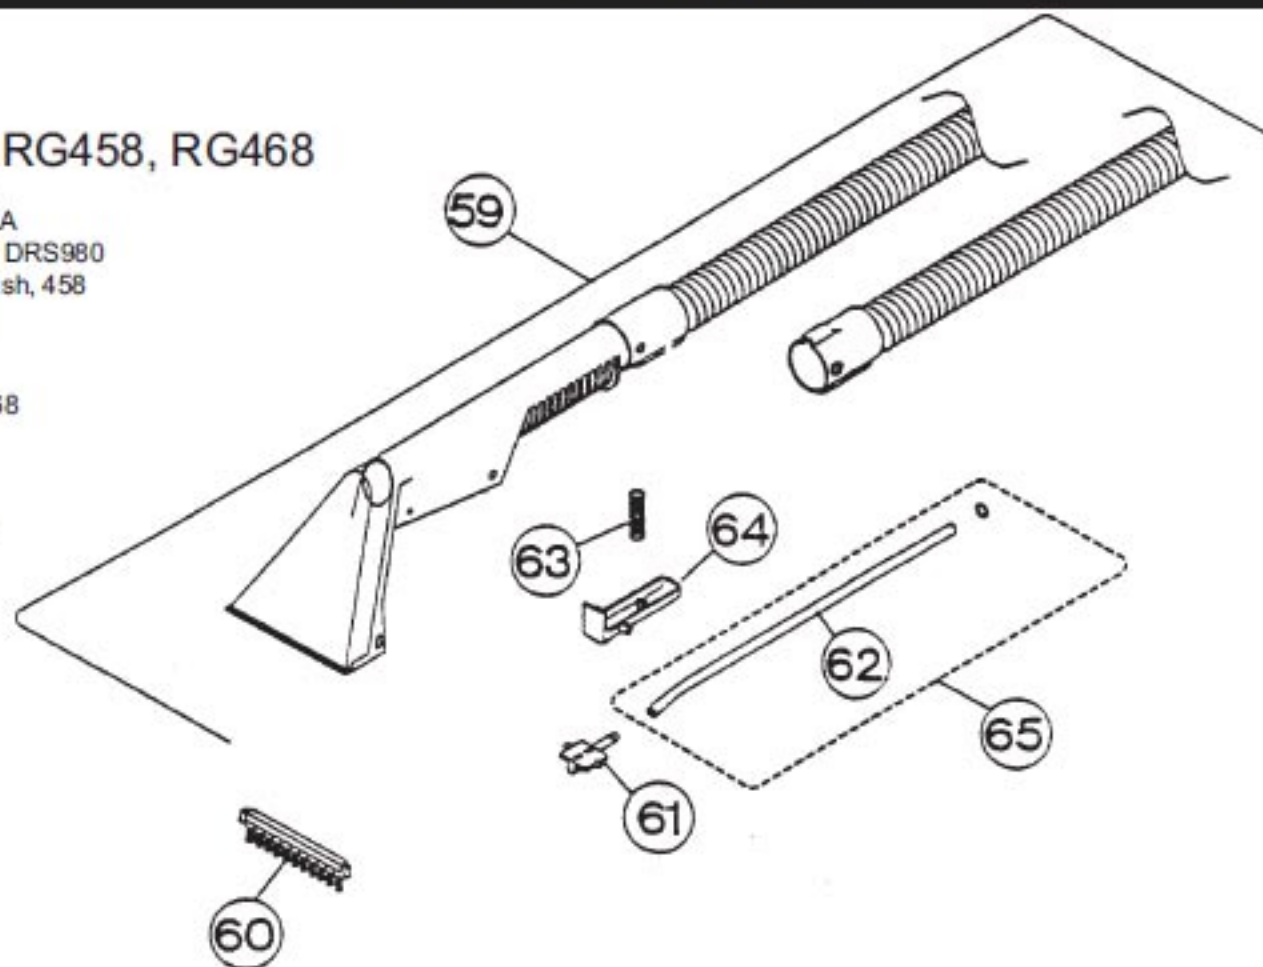

UPHOLSTERY

Models: S900, S900A, S950, DRS980, RG458, RG468

NOZZLE

59	RG-095295701	Upholstery Nozzle, hand held, S900/A
59	RG-095243502	Upholstery Nozzle, hand held, S950, DRS980
59	RG-095295701	Upholstery Nozzle, hand held, w/ brush, 458
59	RG-095307601	Upholstery Nozzle, hand held, 468
60	RG-52384P10327	Brush, upholstery nozzle
61	RG-52422P10327	Spray Tip, upholstery nozzle
61	RG-52716020327	Spray Tip, upholstery nozzle, 458, 468
62	RG-5254301	Pinch Tubing, upholstery nozzle
63	RG-5254201	Spring, trigger
64	RG-52424P20327	Trigger, upholstery nozzle
64	RG-52424P20419	Trigger, upholstery nozzle, 458, 468
65	RG-095256201	Pinch Tube & "O" Ring Package
66	RG-095269302	Package Parts
	RG-030041601	Wire Tie, purse lock
69	RG-030039015	Screw, nipple quick connect
	RG-5267901	O-Ring, 458, 468
	RG-52367P2	Nozzle Coupling, 458, 468