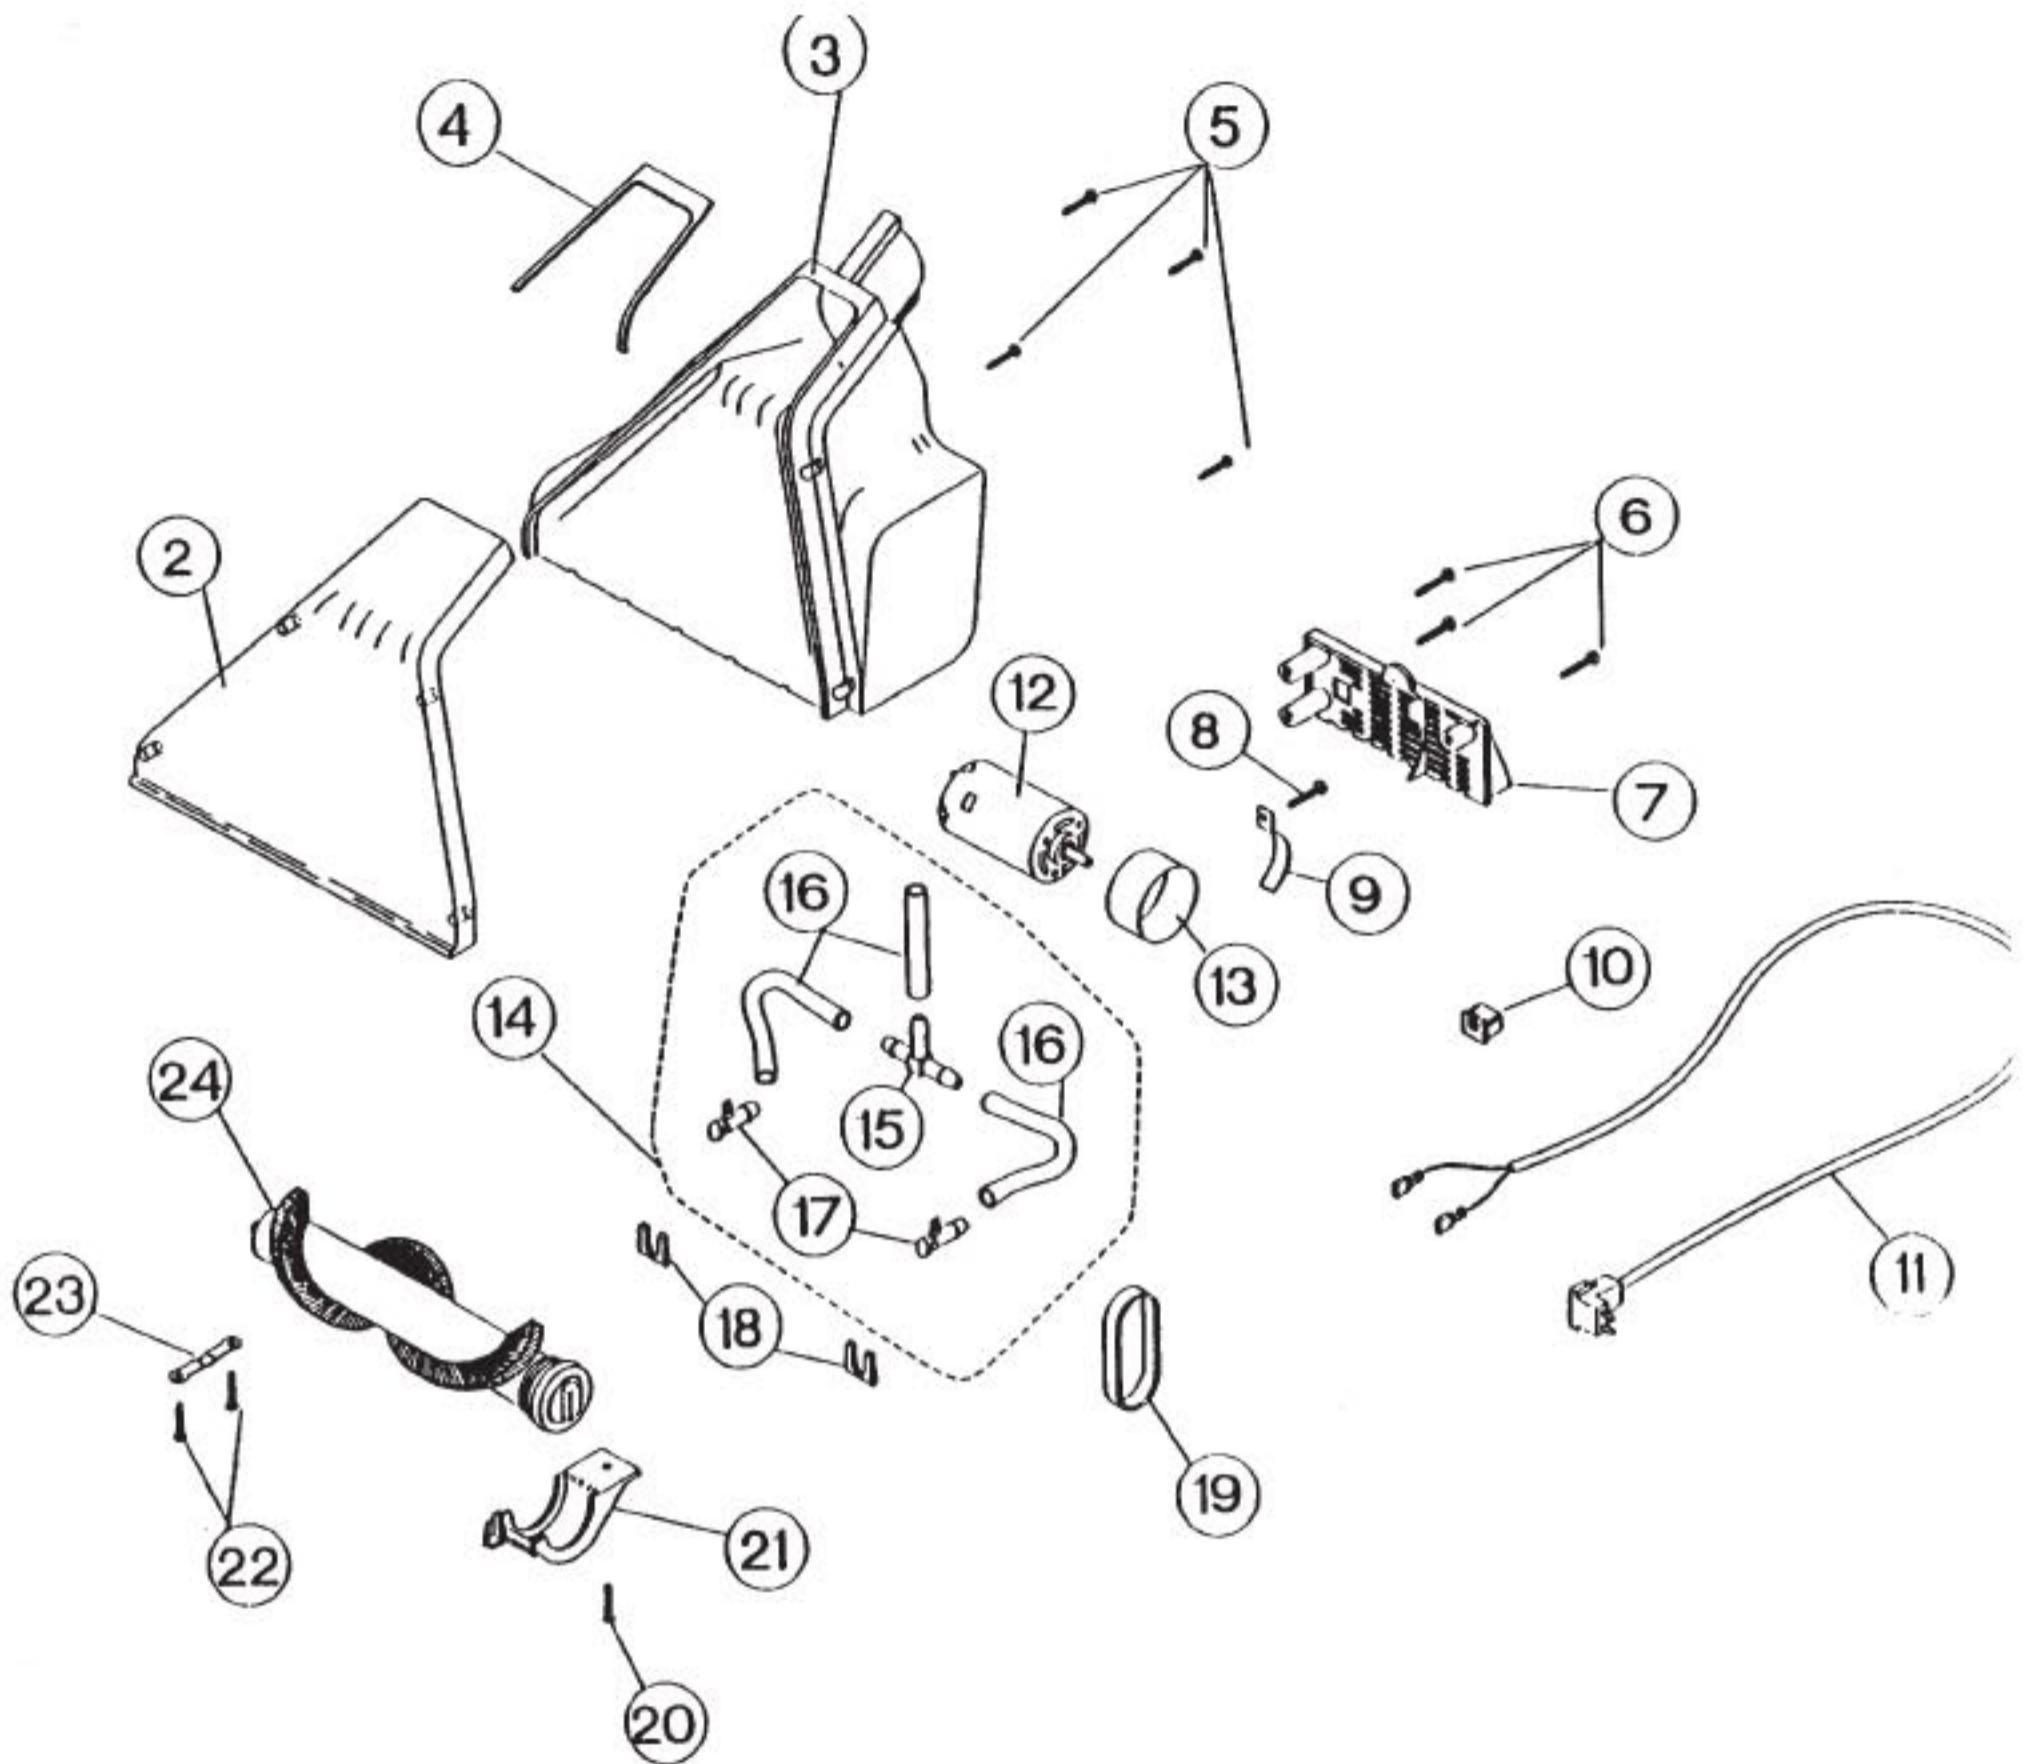

REGINA

POWER SCRUBBER

Models: S900, S900A, S950, DRS980, RG458, RG468

1	RG-095269801	Floor Nozzle Assy
1	RG-095310802	Floor Nozzle Assy, 458
1	RG-095307701	Floor Nozzle Assy, 468
2	RG-095272701	Nozzle Cover, w/ hot stamp
2	RG-095272702	Nozzle Cover, 458, 468
3	RG-095277201	Nozzle, rear body, w/ spray tip
3	RG-095310702	Rear Nozzle, w/ spray tip, 458
3	RG-095307801	Rear Nozzle, w/ spray tip, 468
4	RG-5273801	Nozzle Gasket
5	RG-030041323	Screw, top cover to nozzle body
6	RG-03754	Screw, motor cover
7	RG-52602010327	Motor Cover
7	RG-52602010384	Motor Cover, 458
7	RG-52602010410	Motor Cover, 468
8	RG-03754	Screw, motor clamp
9	RG-2662601	Motor Clamp
10	RG-030041401	Strain Relief

11	RG-5261001	Power Scrubber Plug
11	RG-5261002	Cord, powerscrubber plug, 458, 468
12	RG-5260901	Motor, power scrubber
13	RG-5274101	Motor Insulation, round
14	RG-095277001	Connector "T" & Tubing Assy
15	RG-5271401	Connector "T"
16	RG-5260601	Tubing
17	RG-52605010327	Spray Tip
18	RG-5261401	Spray Tip Clip
19	RG-2661001	Belt
20	RG-030041023	Screw, belt cover
21	RG-52601010327	Belt Cover
21	RG-52601010410	Belt Cover, 468
22	RG-030041023	Screw, dowel clamp
23	RG-5260301	Dowel Clamp
24	RG-5260802	Dowel Brush