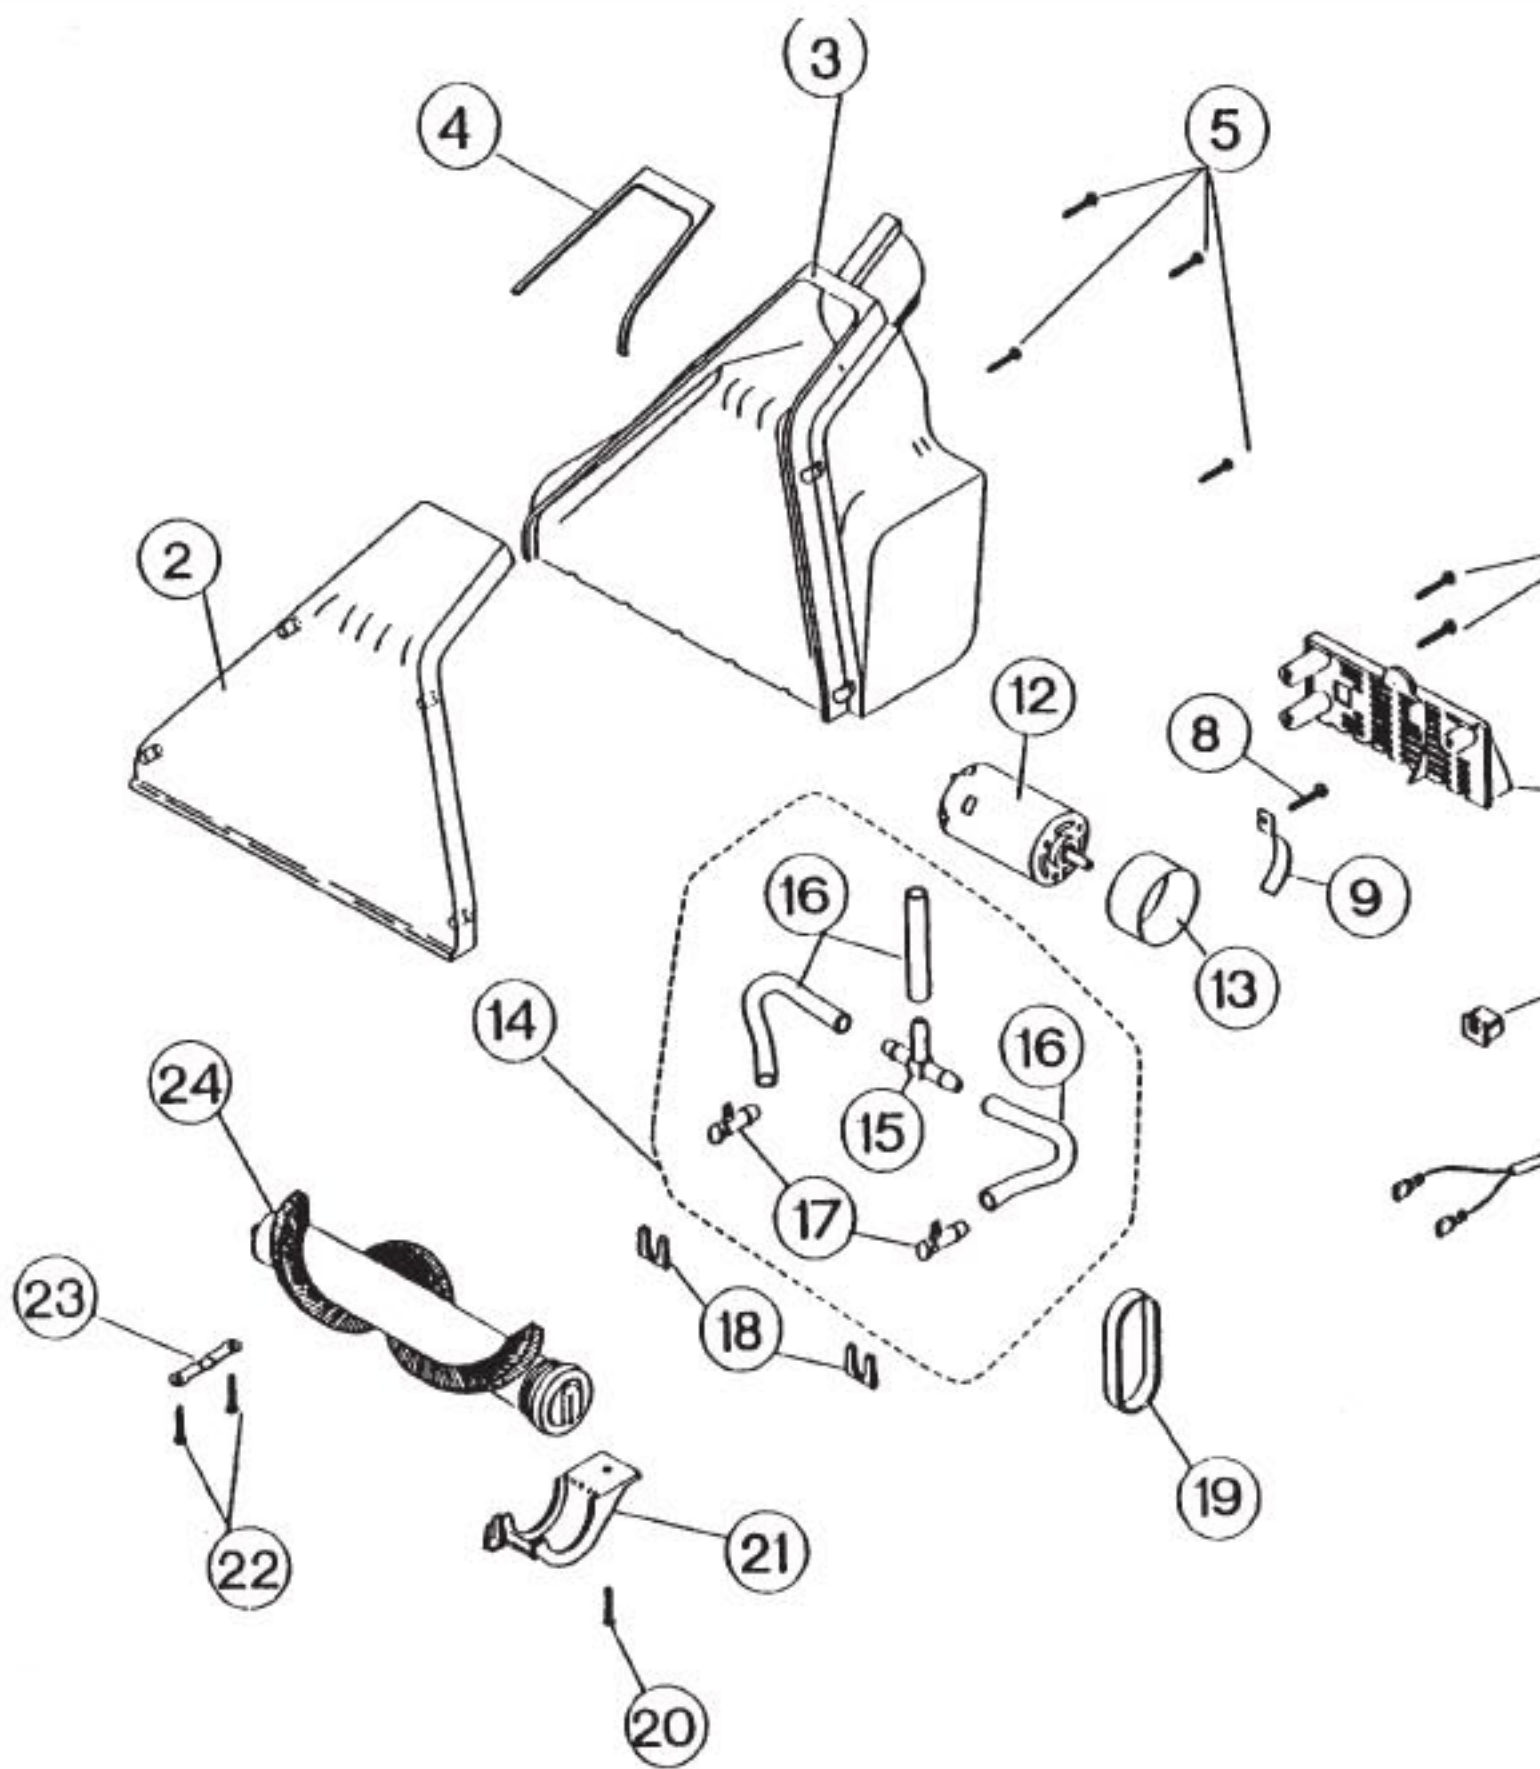

REGINA

PO

Models: S900, S900A, S950, DRS980, RG458, RG468

1 ..... RG-095269801 ..... Floor Nozzle Assy
1 ..... RG-095310802 ..... Floor Nozzle Assy, 458
1 ..... RG-095307701 ..... Floor Nozzle Assy, 468

11 ..... RG-5261001 ..... Power S
11 ..... RG-5261002 ..... Cord, p
12 ..... RG-5260901 ..... Motor, p
13 ..... RG-5261101 ..... Motor, p