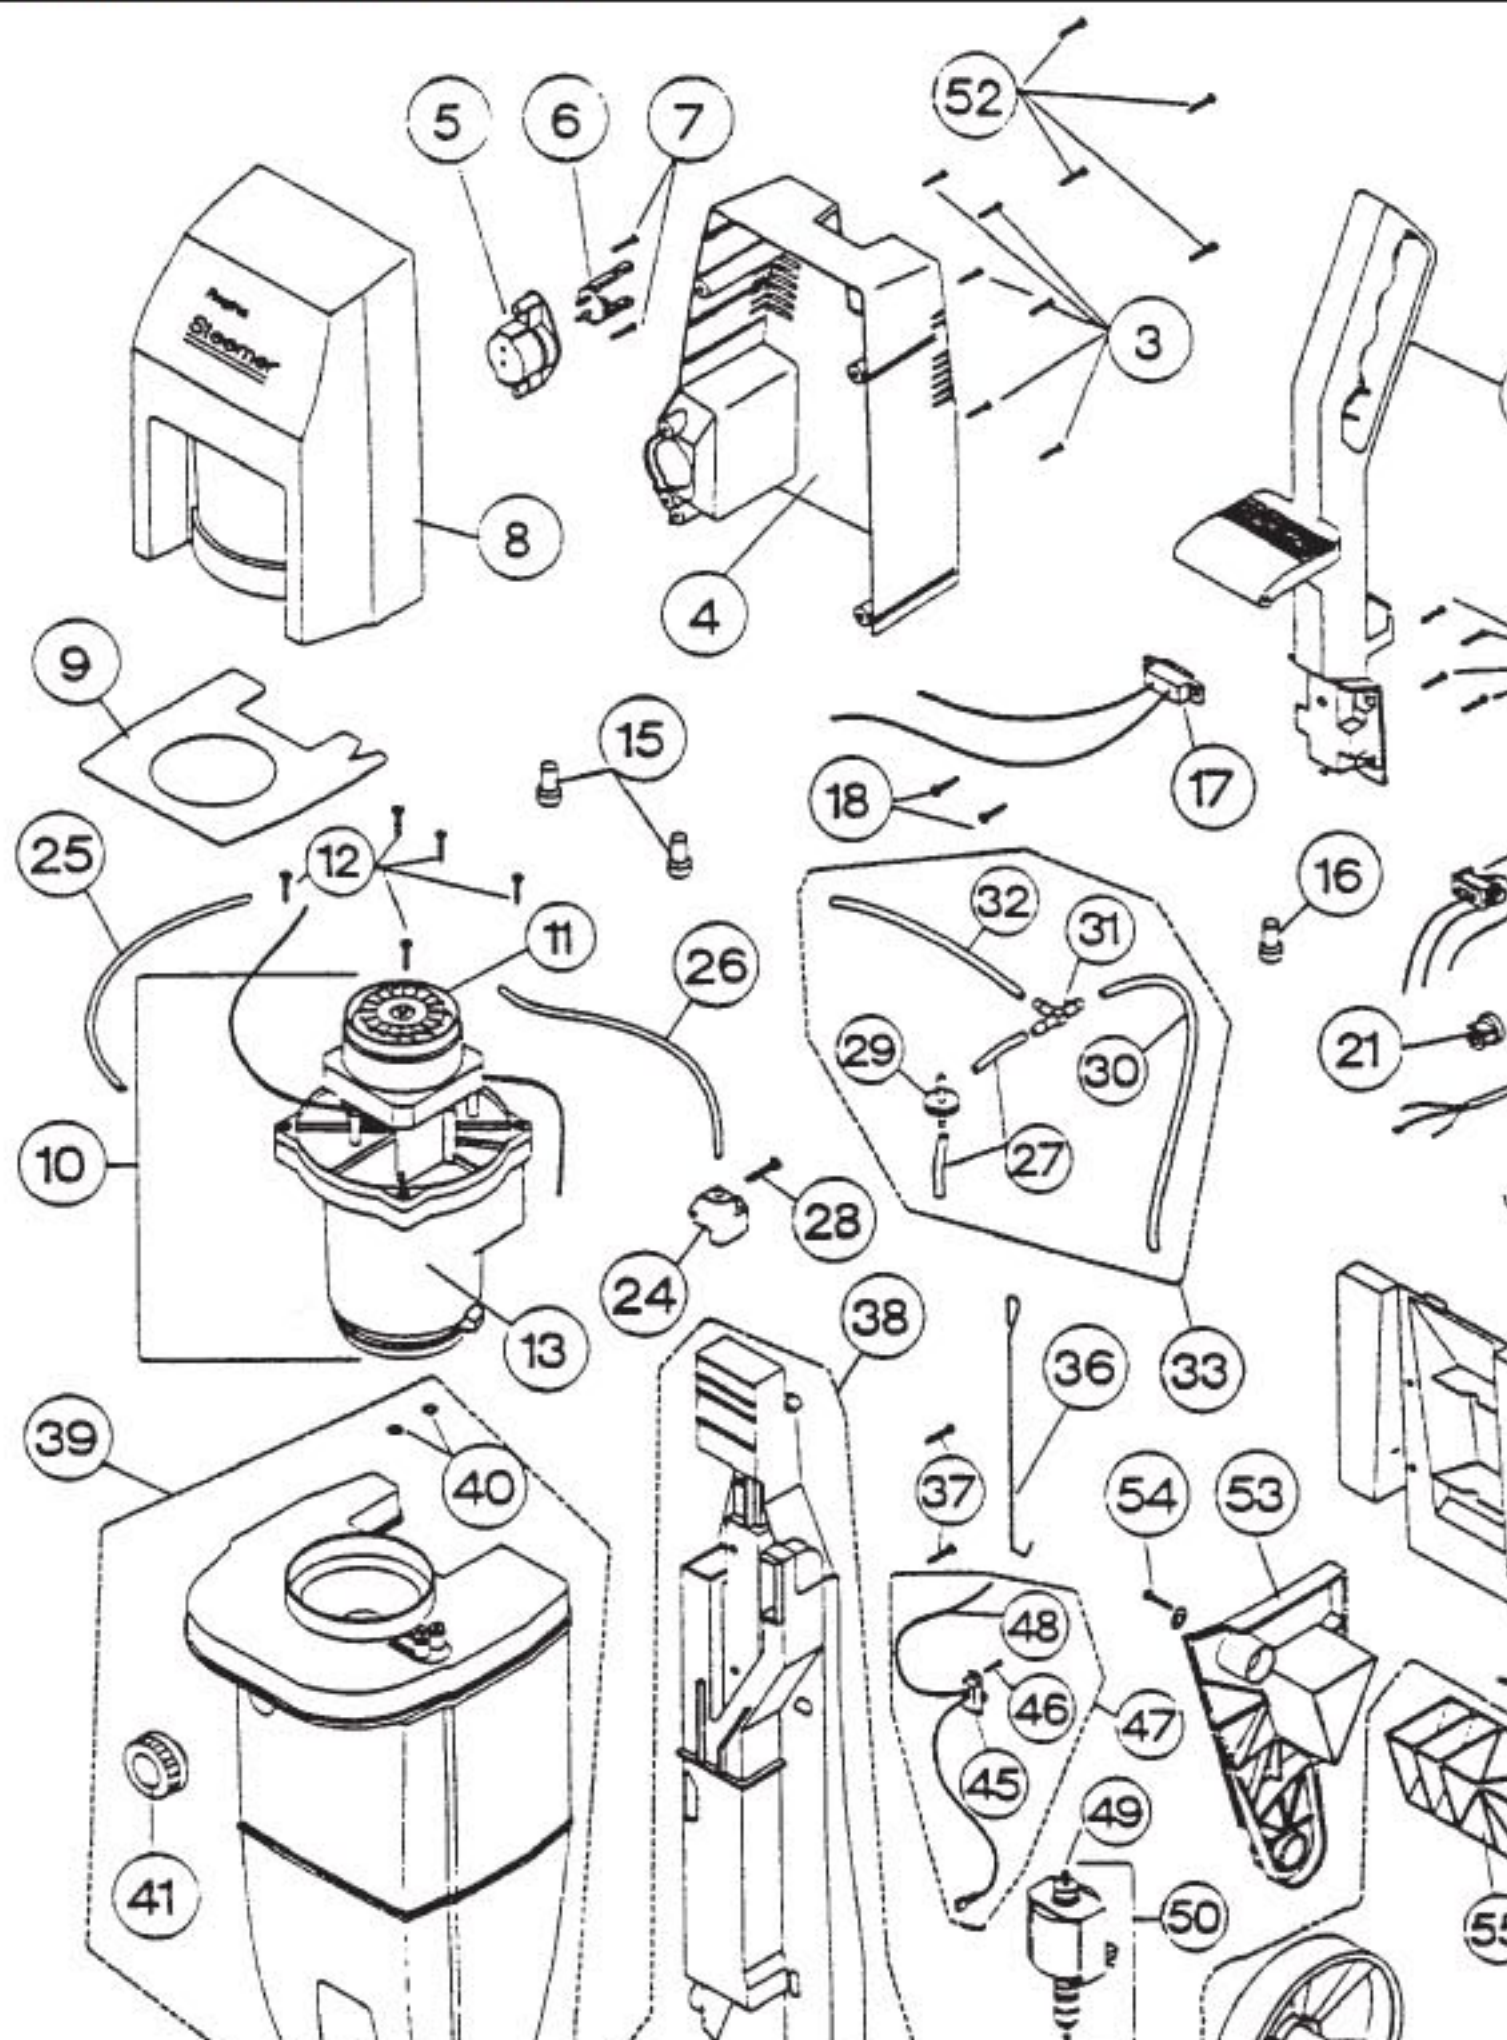

# REGINA

POV

Models: S900, S900A, S950, DRS980

Models: S900, S950, DRS980

1	RG-095243702	Handle Assy	28	RG-03729	Screw, b
2	RG-030039215	Screw, handle to main frame	29	RG-5251001	Check V
3	RG-030039015	Screw, rear shield to frame	30	RG-5245901	Tube "T"
4	RG-52416P10411	Rear Housing, S900	31	RG-52436P1	Connect
4	RG-52416P10408	Rear Housing, DRS980	32	RG-5245701	Tube, sh
4	RG-52416P10410	Rear Housing, S950	33	RG-095276801	"T" Cor
5	RG-952109G1	Bottle Docking Assy	34	RG-52417P20327	Pump Ca
7	RG-030039015	Screw, bottle docking	35	RG-030039015	Screw, p
8	RG-095276201	Front Housing, w/ transfer, S900	36	RG-5267501	Lower C
8	RG-095276301	Front Housing, w/ transfer, S950	37	RG-03754	Screw, b
8	RG-095277101	Front Housing, w/ transfer, DRS980	38	RG-095276501	Main Fra
9	RG-52386P1	Motor Baffle	39	RG-095244802	Tank Ass
10	RG-095247901	Motor & Separator Assy, S900	40	RG-52044P1	Port Sea
10	RG-095248202	Motor & Separator Assy, S950, DRS980	41	RG-52425P10327	Tank Cap
11	RG-52167P1AQ	Motor Cap	42	RG-095254601	Lever La
12	RG-03819	Screw, motor separator assy	43	RG-52427P20327	Locking
13	RG-095256301	Body Separator	44	RG-095276901	Nipple C
	RG-053690029	Separator Gasket	45	RG-5263101	Pump S
15	RG-030040801	Wire Butt Connector, large	46	RG-030041323	Screw, p
16	RG-03318	Wire Butt Connector, small	47	RG-095255201	Pump S
17	RG-5261101	Powerscrubber Receptacle	48	RG-5263001	Pump L
18	RG-030041323	Screw, receptacle to rear housing	49	RG-52435P1	Pump Ni
	RG-5274201	Receptacle Gasket	50	RG-095255301	Pump, w
20	RG-5261301	Switch	51	RG-5246001	Tube, pu
21	RG-030039301	Strain Relief	52	RG-03754	Screw, f
22	RG-095276601	Power Cord Assy, w/ALCI	53	RG-52418P10327	Strut, lef
23	RG-5267401	Cord Clip	54	RG-095250001	Package
24	RG-52432P10327	Tank Block	55	RG-52433P10327	Tie Bar
25	RG-52024P2	Tube, inner, to docking assy	56	RG-52419P10327	Strut, rig
26	RG-52024P3	Tube, outer, to block (long)	57	RG-52421P10327	Wheel
27	RG-5251101	Tube, check valve	58	RG-52412P10327	Main Fra