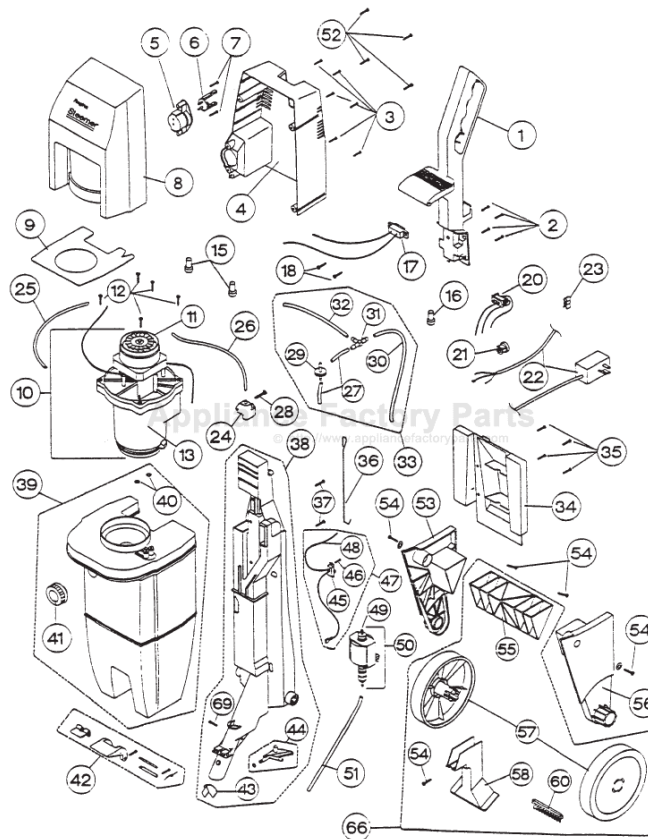

[Find Your Regina Vacuum Cleaner Parts - Select From 111 Models](#)

----- Manual continues below -----