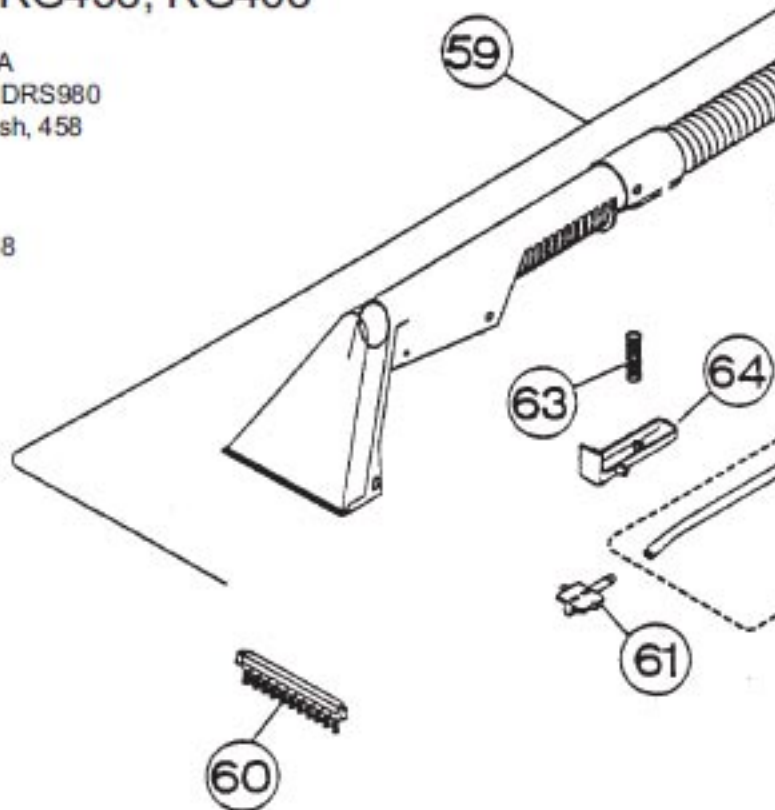

UPHOLSTERY

Models: S900, S900A, S950, DRS980, RG458, RG468

NOZZLE

59	RG-095243602	Upholstery Nozzle, hand held, S900/A
59	RG-095243602	Upholstery Nozzle, hand held, S950, DRS980
59	RG-095295701	Upholstery Nozzle, hand held, w/ brush, 458
59	RG-095307601	Upholstery Nozzle, hand held, 468
60	RG-52384P10327	Brush, upholstery nozzle
61	RG-52422P10327	Spray Tip, upholstery nozzle
61	RG-52716020327	Spray Tip, upholstery nozzle, 458, 468
62	RG-5254301	Pinch Tubing, upholstery nozzle
63	RG-5254201	Spring, trigger
64	RG-52424P20327	Trigger, upholstery nozzle
64	RG-52424P20419	Trigger, upholstery nozzle, 458, 468
65	RG-095256201	Pinch Tube & "O" Ring Package
66	RG-095269302	Package Parts
	RG-030041601	Wire Tie, purse lock
69	RG-030039015	Screw, nipple quick connect
	RG-5267901	O-Ring, 458, 468
	RG-52367P2	Nozzle Coupling, 458, 468