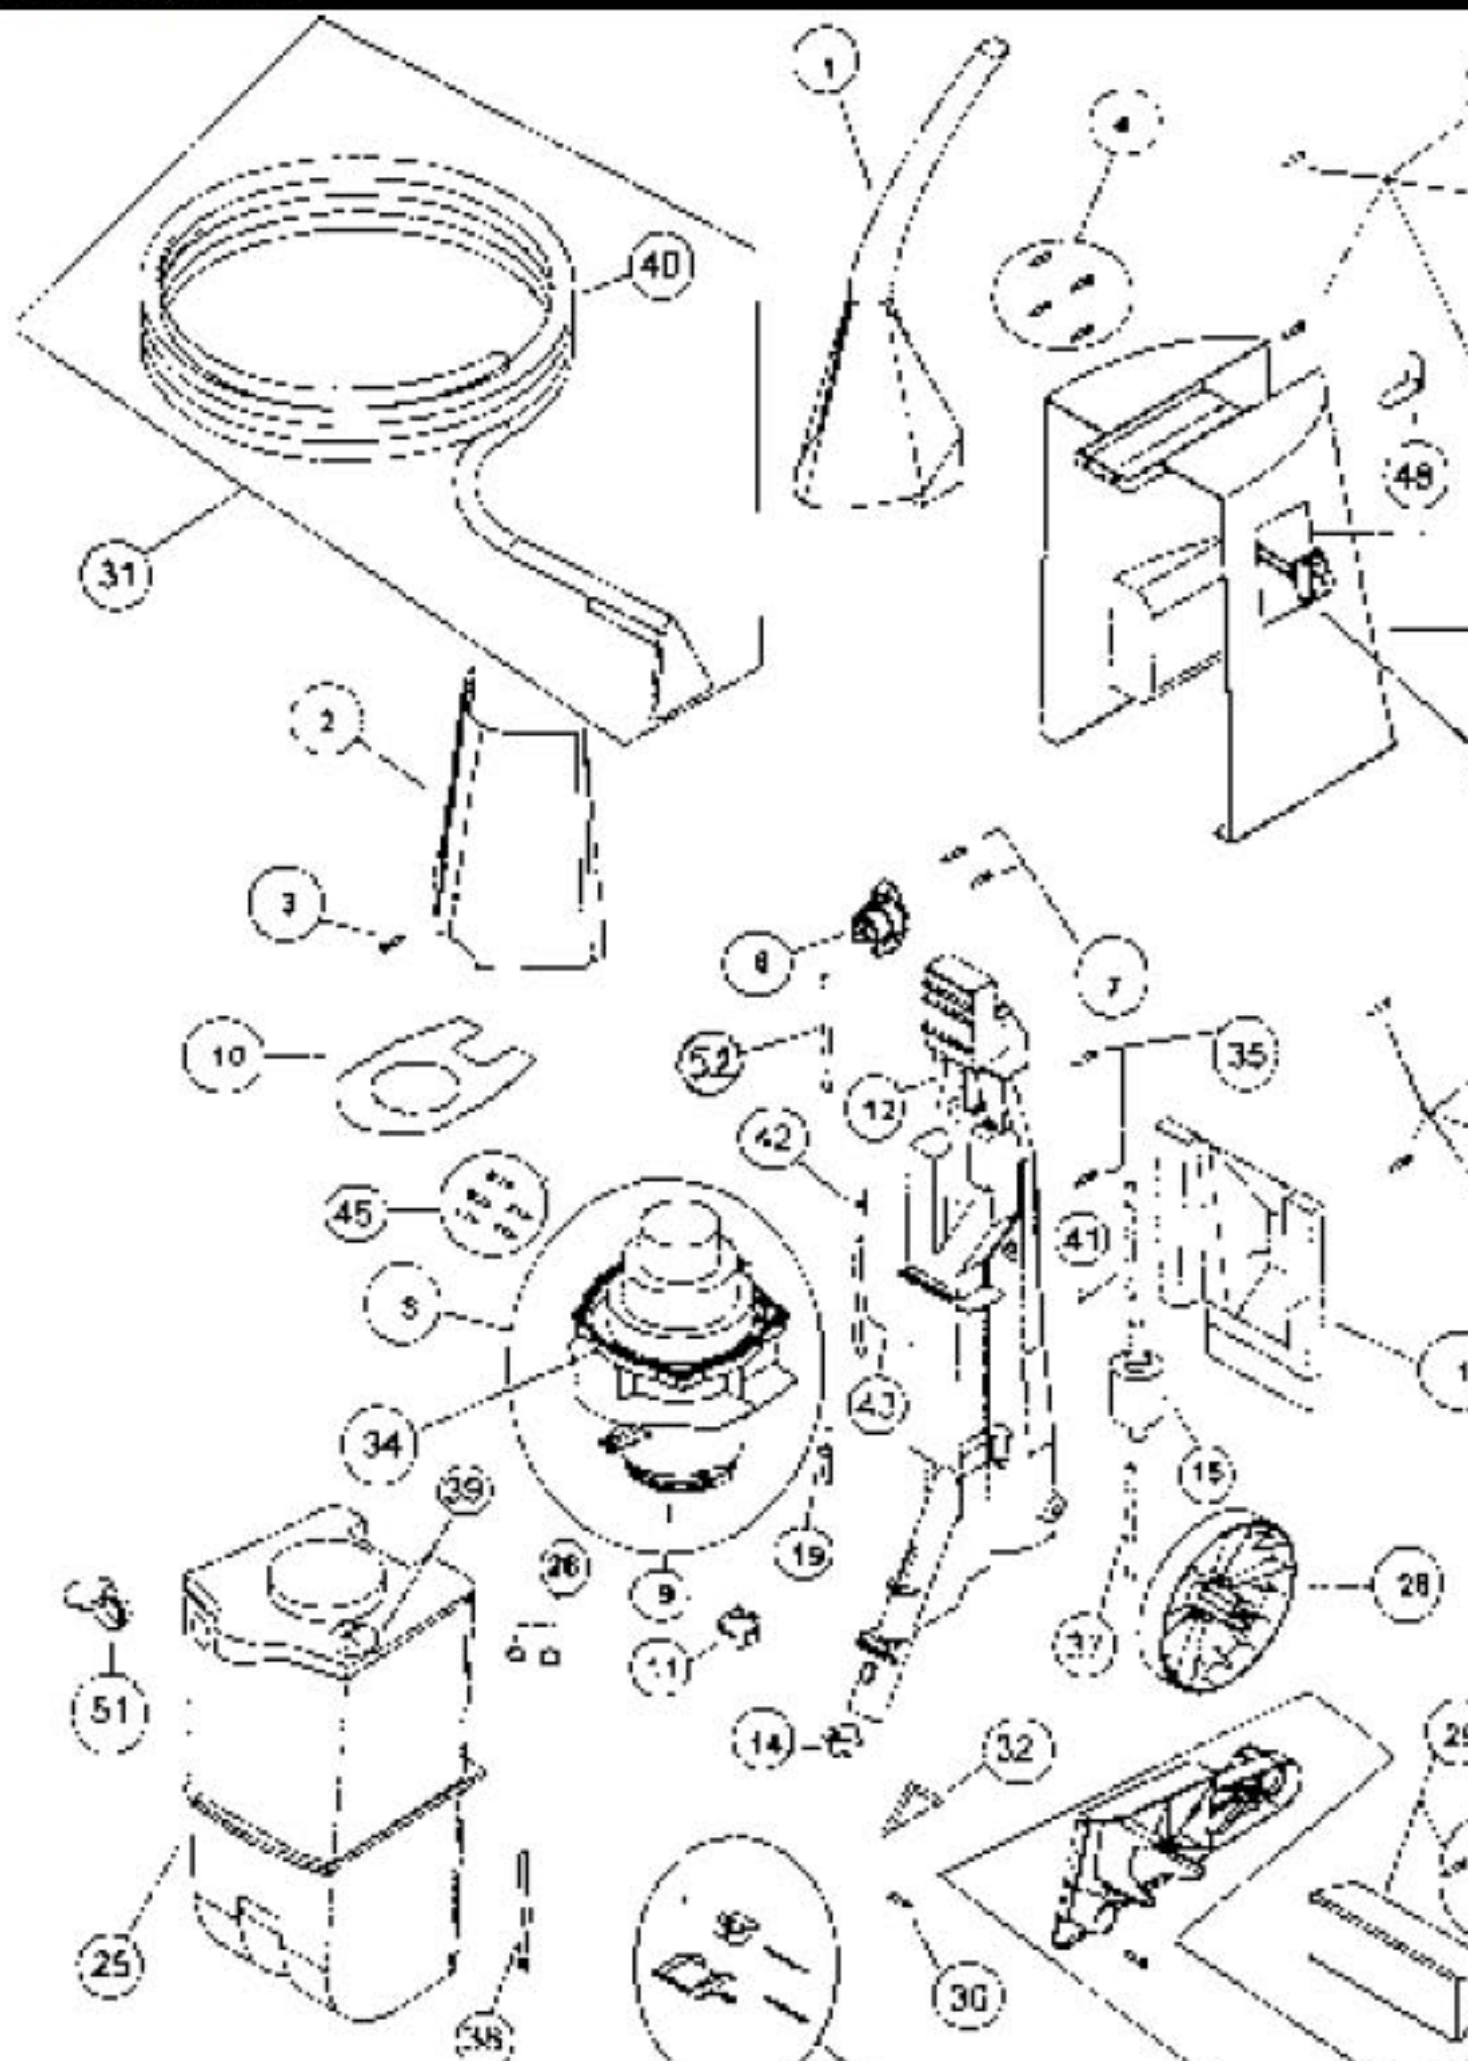

Models: RG458, RG468

Models: RG458, RG468

1	RG-095293101	Handle Assy, 458	35	RG-03754	Screw, b
1	RG-095307301	Handle Assy, 468	36	RG-030039015	Screw, r
2	RG-095300201	Front Housing Assy, blue, 458	37	RG-5246002	Tube, pu
2	RG-095306601	Front Housing Assy, midnight blue, 468	38	RG-095306801	Supply T
3	RG-030043801	Screw, front housing	39	RG-52042P20384	Port, gre
4	RG-030039215	Screw, handle to mainframe	40	RG-52360P10384	Hose, i
5	RG-52929010384	Rear Housing, 458	41	RG-5245901	Tube, T-
5	RG-095306301	Rear Housing, 468	42	RG-52436P1	Connect
6	RG-095310601	Bottle Docking Assy	43	RG-5245701	Tube, sh
7	RG-030039015	Screw, bottle docking	44	RG-030039015	Screw, p
8	RG-095298601	Motor & Seperator Assembly, 458	45	RG-03819	Screw, b
8	RG-095305901	Motor & Seperator Assembly, 468	47	RG-52961010384	Plate, sv
9	RG-095306701	Body Seperator Assy, w/ seal	48	RG-56948010384	Cord Du
10	RG-5295101	Motor Baffle	51	RG-52927010384	Tank Ca
11	RG-52432P20327	Tank Block	52	RG-52024P2	Tube, do
12	RG-095305701	Mainframe Assy, w/ screws		RG-5261103	Powersc
13	RG-095294301	Lever Latch Assy, grey, 458		RG-030041401	Strain R
13	RG-095307501	Lever Latch Assy, grey, 468		RG-095276801	T Conne
14	RG-552427P20419	Button, lock		RG-030040801	Wire Bu
15	RG-095297201	Pump, w/ nipple assy, 458		RG-030043202	Wire Bu
15	RG-095255301	Pump, w/ nipple assy, 468		RG-030041323	Screw, r
17	RG-52417040384	Pump Cover		RG-5274201	Gasket,
19	RG-5251001	Check Valve		RG-03729	Screw, t
20	RG-5251101	Tube, check valve		RG-5263001	Pump Le
21	RG-095307001	Power Cord Assy, w/ ALCI		RG-5302101	Gasket f
23	RG-5261302	Switch, power		RG-03754	Screw, f
25	RG-095292401	Tank Assembly, 458		RG-095250002	Package
25	RG-095306901	Tank Assembly, 468		RG-030043601	Wire Tie
26	RG-5267701	Port Seals		RG-5293501	Wire Ha
27	RG-095307401	Strut Package, left & right		RG-5293601	Wire Ha
28	RG-52421P10384	Wheel		RG-030040401	Cable T
29	RG-52433P10384	Tie Bar Strut		RG-52930010384	Interlock
30	RG-52412020384	Mainframe Stand		RG-03749	Screw, i
31	RG-095294001	Upholstery Nozzle Assy, w/ hose		RG-A9524	Shampo
32	RG-095305801	Nipple Quick Connect, w/ O-ring			
33	RG-0030039015	Screw, rear shield to frame			
34	RG-053690029	Gasket, body seperator seal