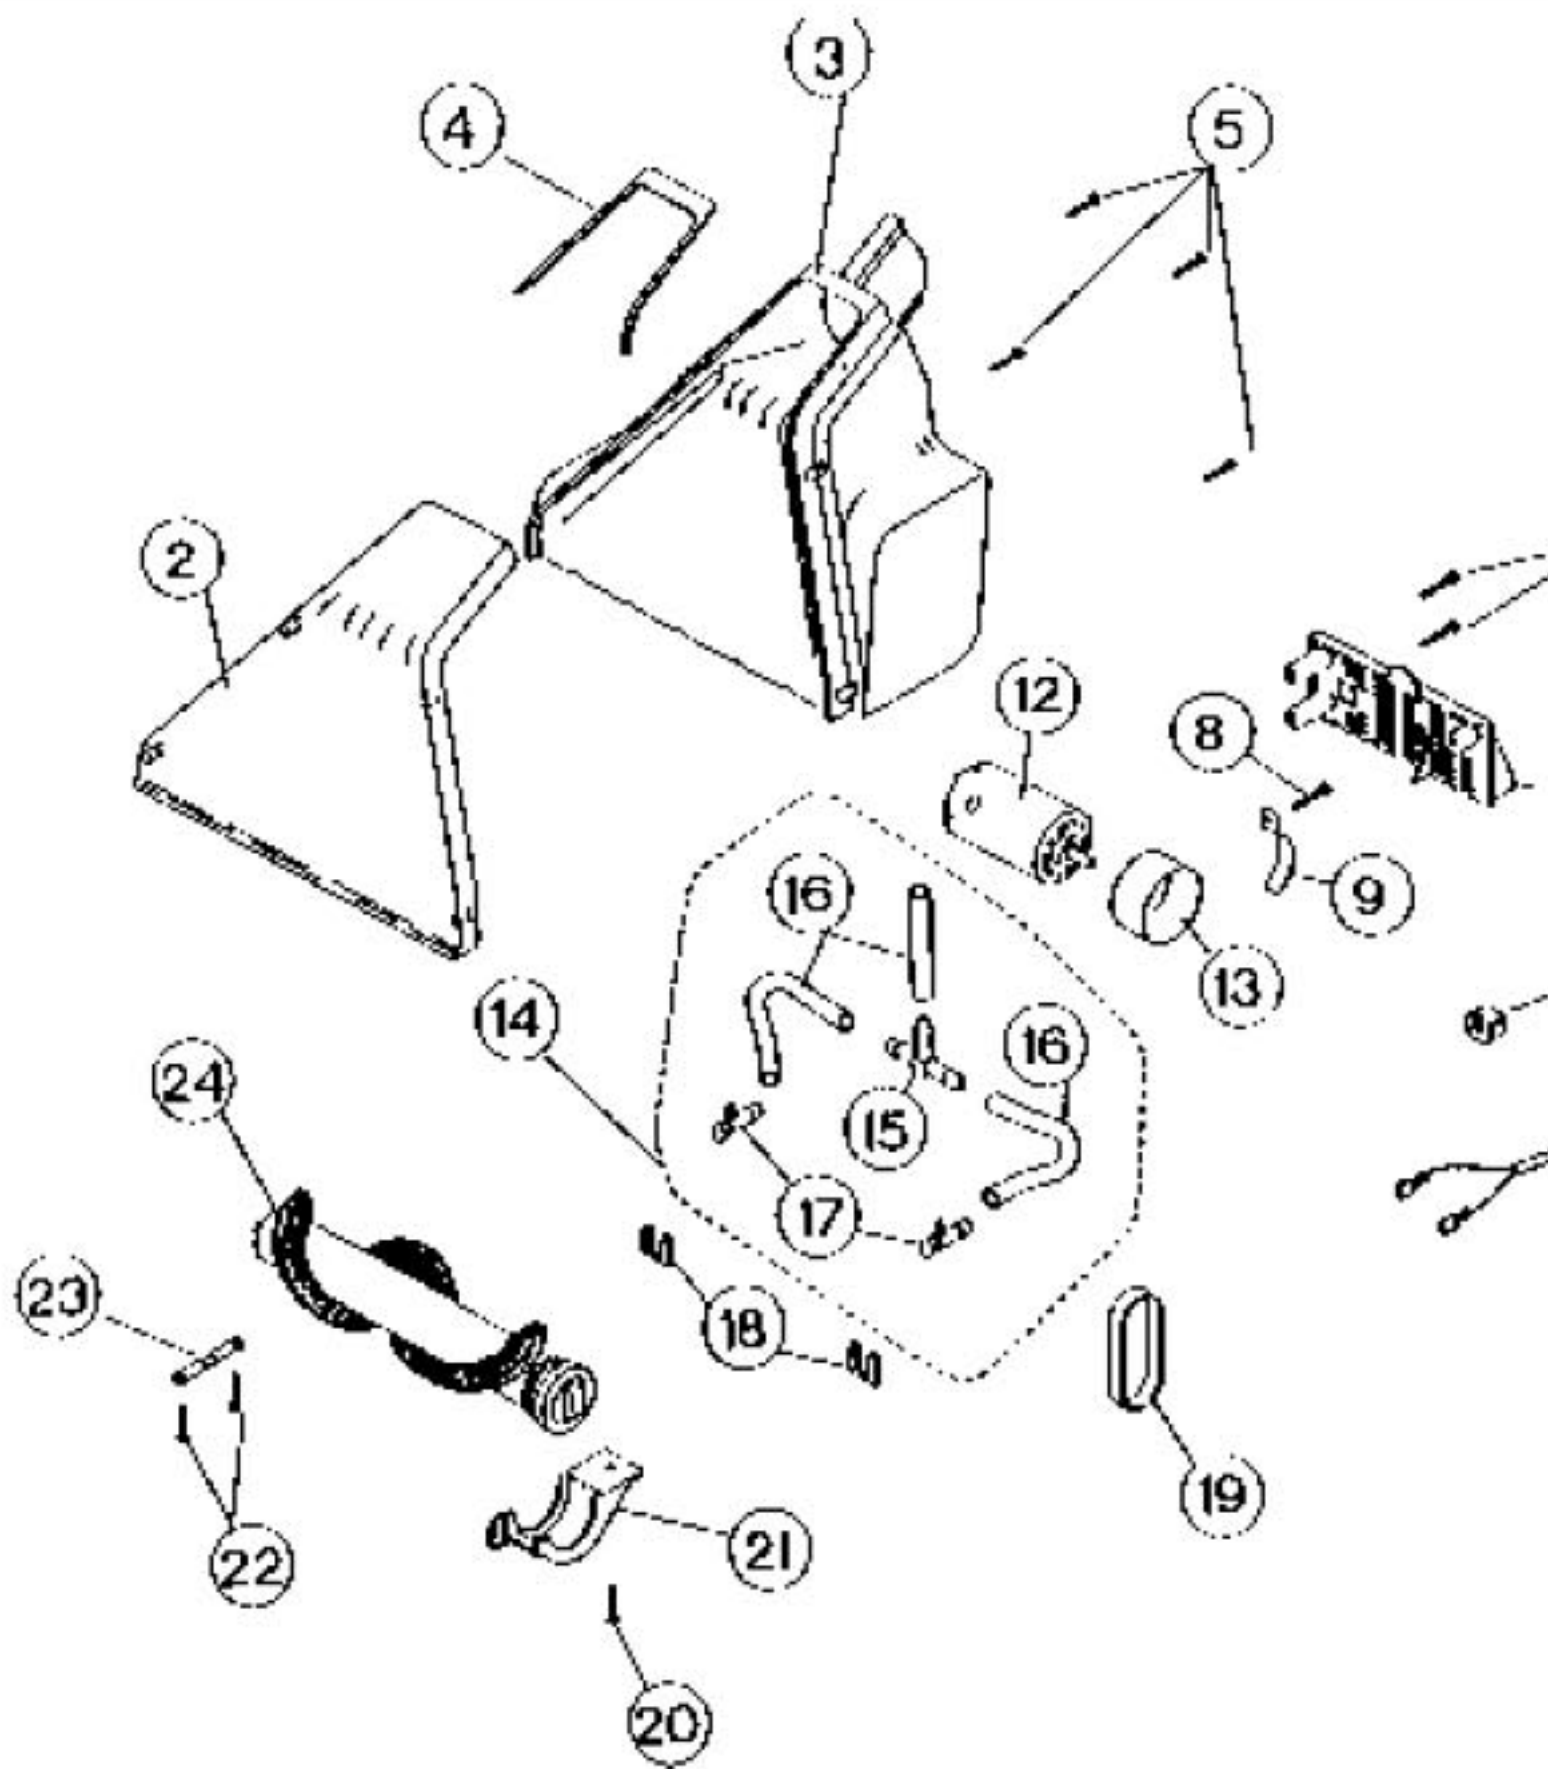

# Regina RG-458 Owner's Manual

[Shop genuine replacement parts for Regina RG-458](#)

[Find Your Regina Vacuum Cleaner Parts - Select From 111 Models](#)

----- Manual continues below -----

- 1 ..... RG-095269801 ..... Floor Nozzle Assy
- 1 ..... RG-095310802 ..... Floor Nozzle Assy, 458
- 1 ..... RG-095307701 ..... Floor Nozzle Assy, 468