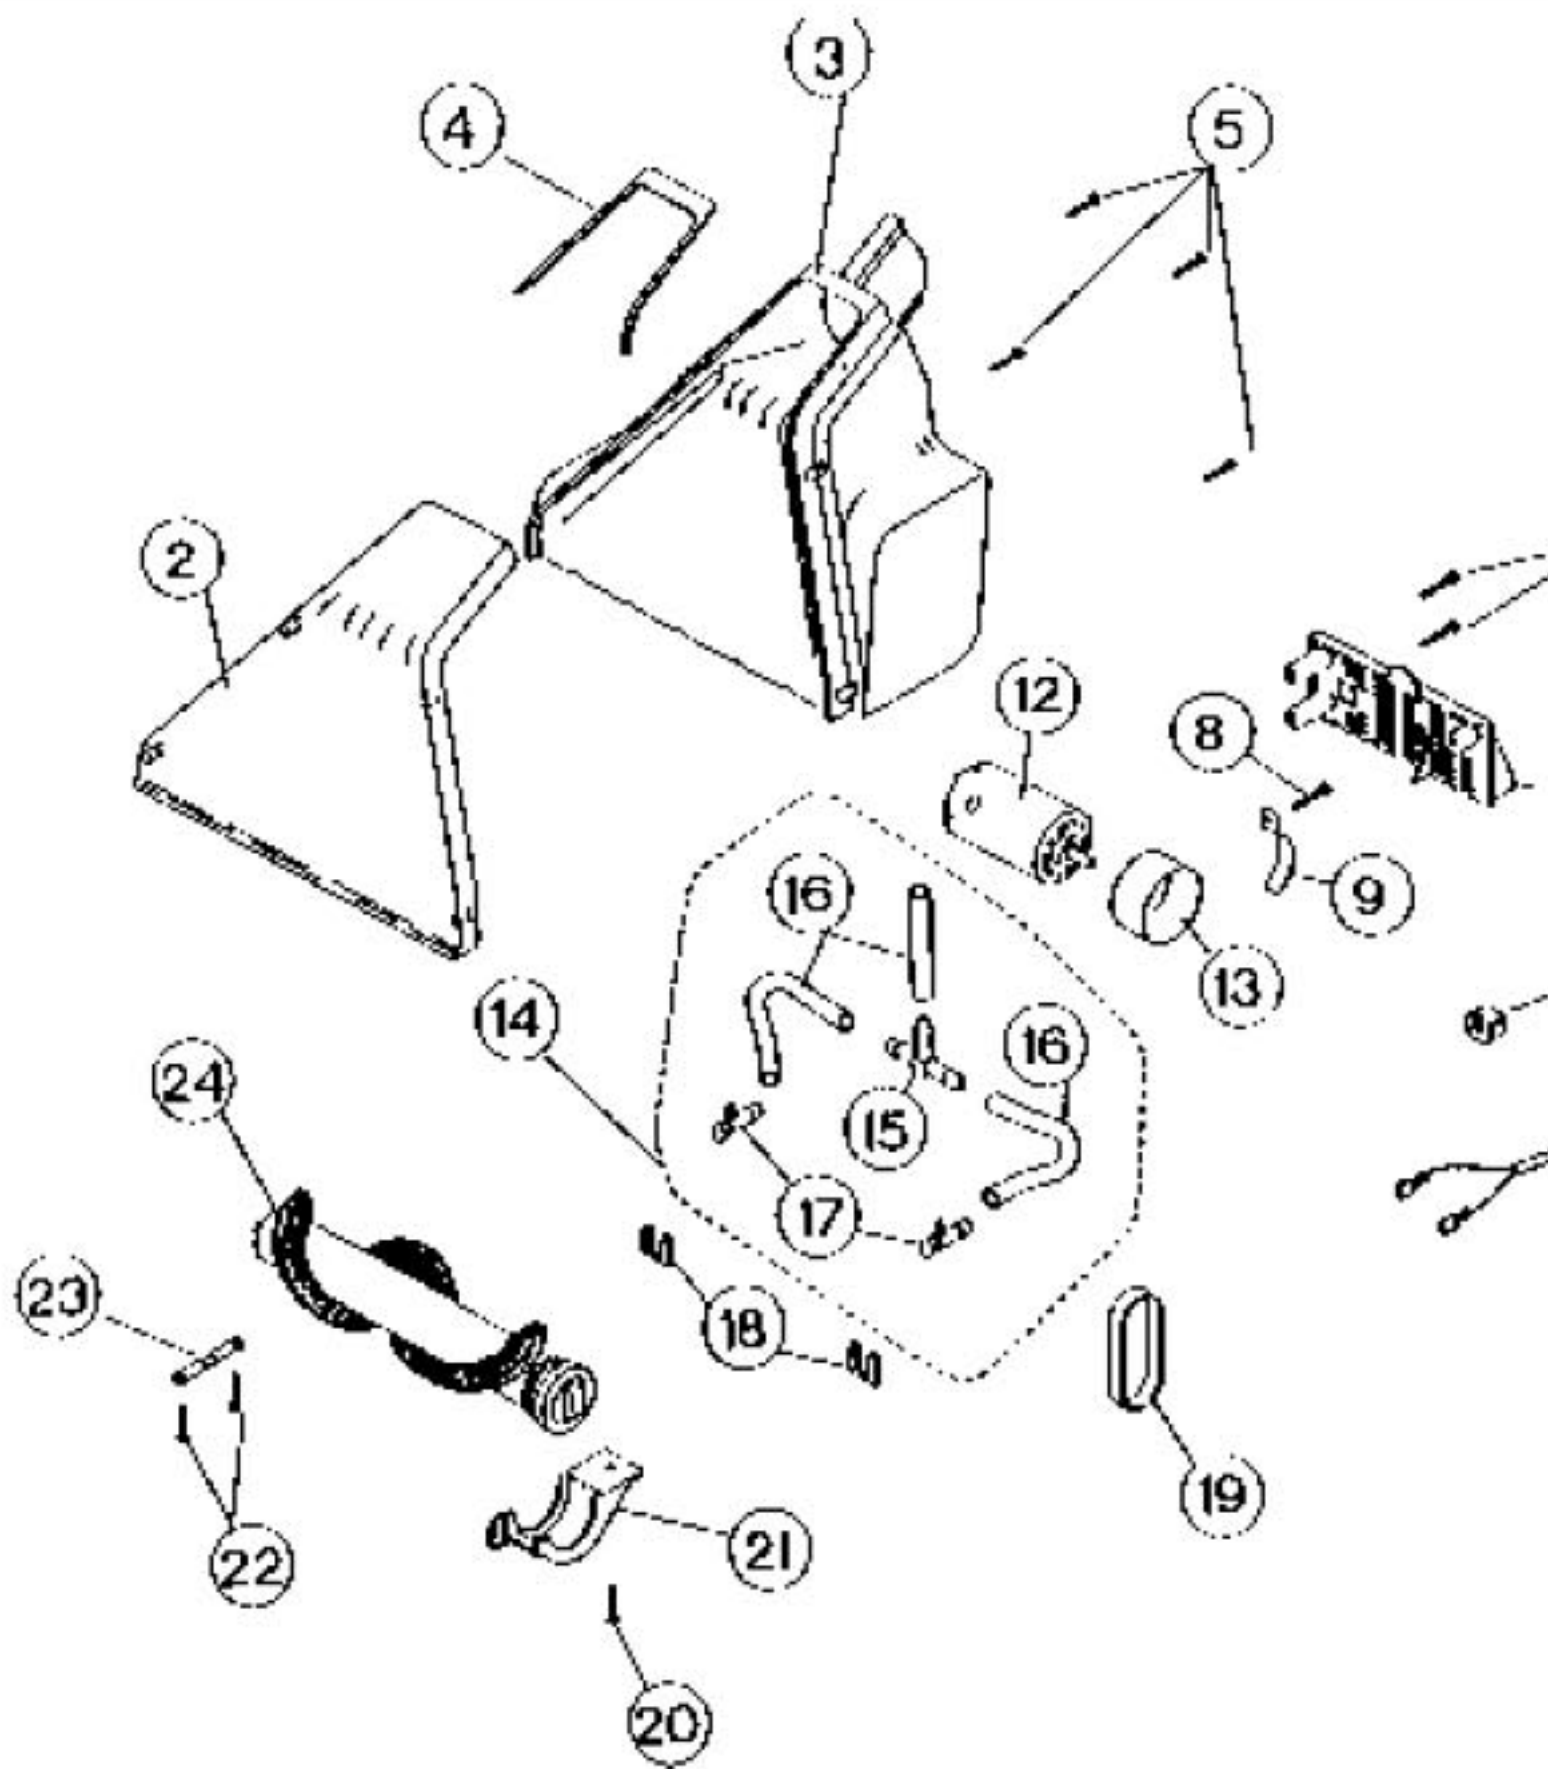

- 1 ..... RG-095269801 ..... Floor Nozzle Assy
- 1 ..... RG-095310802 ..... Floor Nozzle Assy, 458
- 1 ..... RG-095307701 ..... Floor Nozzle Assy, 468

- 11 ..... RG-5261001 ..... Power S
- 11 ..... RG-5261002 ..... Cord, po
- 12 ..... RG-5260901 ..... Motor, p