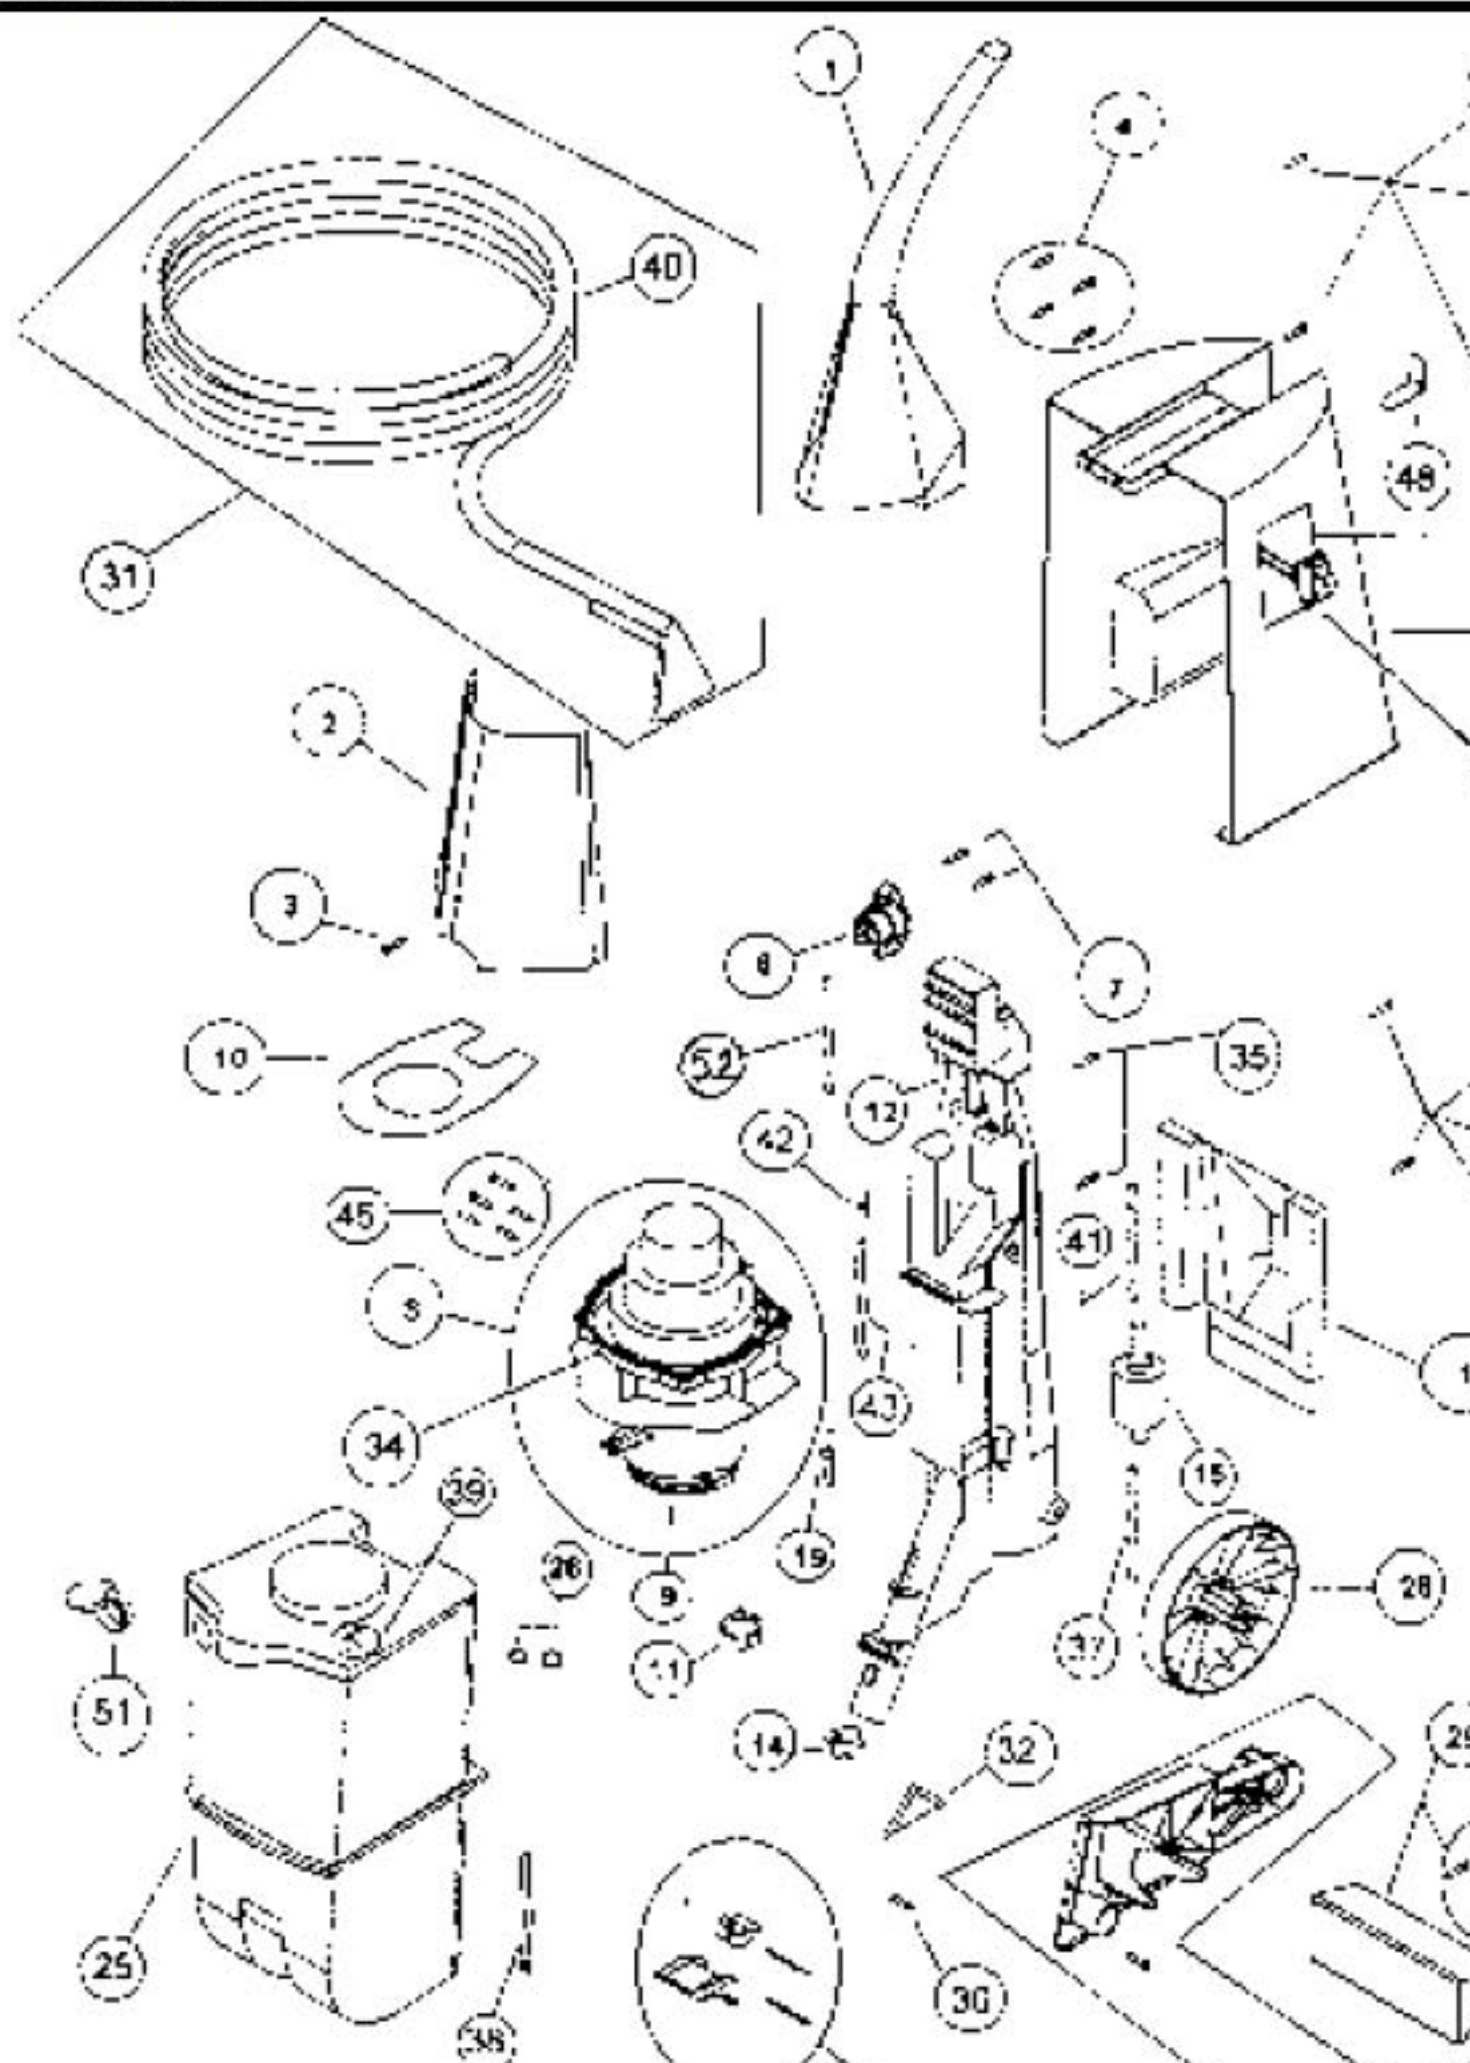

Models: RG458, RG468

Models: RG458, RG468

1	RG-095293101	Handle Assy, 458	35	RG-03754	Screw, b
1	RG-095307301	Handle Assy, 468	36	RG-030039015	Screw, r
2	RG-095300201	Front Housing Assy, blue, 458	37	RG-5246002	Tube, pu
2	RG-095306601	Front Housing Assy, midnight blue, 468	38	RG-095306801	Supply T
3	RG-030043801	Screw, front housing	39	RG-52042P20384	Port, gre
4	RG-030039215	Screw, handle to mainframe	40	RG-52360P10384	Hose, i
5	RG-52929010384	Rear Housing, 458	41	RG-5245901	Tube, T-
5	RG-095306301	Rear Housing, 468	42	RG-52436P1	Connect
6	RG-095310601	Bottle Docking Assy	43	RG-5245701	Tube, sh
7	RG-030039015	Screw, bottle docking	44	RG-030039015	Screw, p
8	RG-095298601	Motor & Seperator Assembly, 458	45	RG-03819	Screw, b
8	RG-095305901	Motor & Seperator Assembly, 468	47	RG-52961010384	Plate, sv
9	RG-095306701	Body Seperator Assy, w/ seal	48	RG-56948010384	Cord Du
10	RG-5295101	Motor Baffle	51	RG-52927010384	Tank Ca
11	RG-52432P20327	Tank Block	52	RG-52024P2	Tube, do
12	RG-095305701	Mainframe Assy, w/ screws		RG-5261103	Powersc
13	RG-095294301	Lever Latch Assy, grey, 458		RG-030041401	Strain R
13	RG-095307501	Lever Latch Assy, grey, 468		RG-095276801	T Conne
14	RG-552427P20419	Button, lock		RG-030040801	Wire Bu
15	RG-095297201	Pump, w/ nipple assy, 458		RG-030043202	Wire Bu
15	RG-095255301	Pump, w/ nipple assy, 468		RG-030041323	Screw, r
17	RG-52417040384	Pump Cover		RG-5274201	Gasket,
19	RG-5251001	Check Valve		RG-03729	Screw, t
20	RG-5251101	Tube, check valve		RG-5263001	Pump Le
21	RG-095307001	Power Cord Assy, w/ ALCI		RG-5302101	Gasket f
23	RG-5261302	Switch, power		RG-03754	Screw, f
25	RG-095292401	Tank Assembly, 458		RG-095250002	Package
25	RG-095306901	Tank Assembly, 468		RG-030043601	Wire Tie
26	RG-5267701	Port Seals		RG-5293501	Wire Ha
27	RG-095307401	Strut Package, left & right		RG-5293601	Wire Ha
28	RG-52421P10384	Wheel		RG-030040401	Cable T
29	RG-52433P10384	Tie Bar Strut		RG-52930010384	Interlock
30	RG-52412020384	Mainframe Stand		RG-03749	Screw, i
31	RG-095294001	Upholstery Nozzle Assy, w/ hose		RG-A9524	Shampo
32	RG-095305801	Nipple Quick Connect, w/ O-ring			
33	RG-0030039015	Screw, rear shield to frame			
34	RG-053690029	Gasket, body seperator seal			