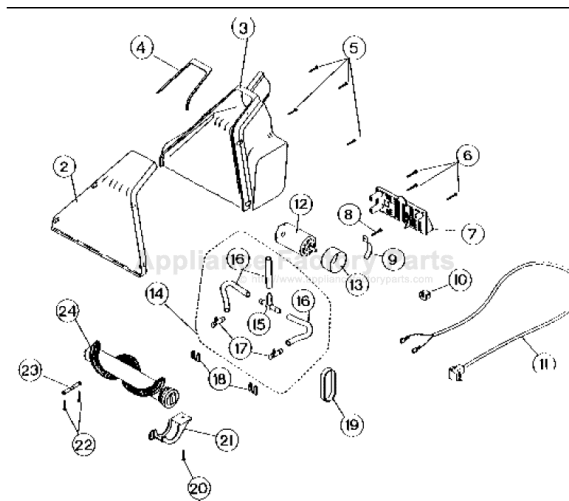

[Find Your Regina Vacuum Cleaner Parts - Select From 111 Models](#)

----- Manual continues below -----