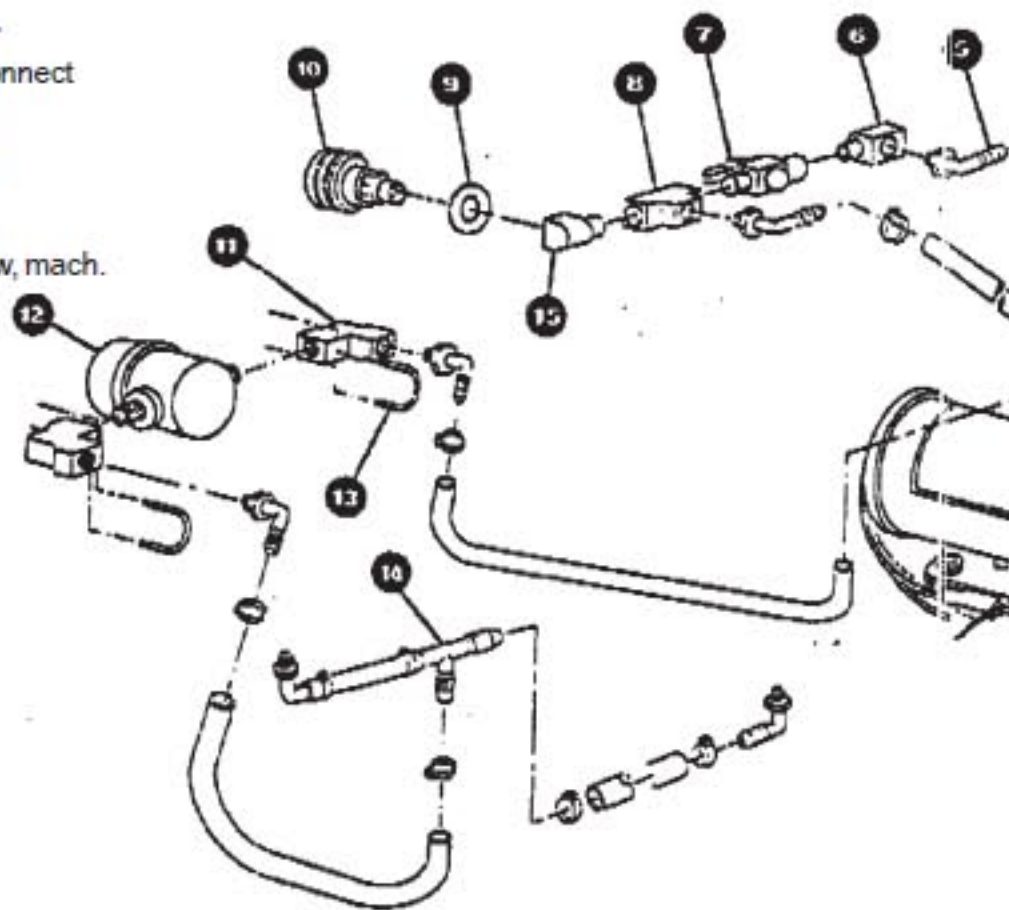

# PULLMAN-HOLT

Model: COM-SC600

P

- |    |            |                     |
|----|------------|---------------------|
| 1  | NLA        | Pump                |
| 2  | PH-B522452 | Hose clamp          |
| 3  | PH-B700141 | One eared clamp     |
| 4  | PH-B700142 | Hose                |
| 5  | PH-B700144 | Barbed elbow        |
| 6  | PH-B700182 | Street elbow        |
| 7  | PH-B700122 | Valve               |
| 8  | PH-B700183 | Tee                 |
| 9  | PH-B525124 | Flat washer         |
| 10 | PH-B527816 | Quick disconnect    |
| 11 | PH-B700194 | 90° elbow           |
| 12 | PH-B700117 | Inline filter       |
| 13 | PH-B700322 | U-bolt              |
| 14 | PH-B700143 | Barbed tee          |
| 15 | PH-B600143 | Street elbow, mach. |

- |    |            |                      |
|----|------------|----------------------|
| 1  | PH-B700126 | DC motor             |
| 2  | PH-B700428 | Brush                |
| 3  | PH-B524121 | Pin Hair style       |
| 4  | PH-B600103 | Adjusting bracket    |
| 5  | PH-B980581 | Adjusting knob       |
| 6  | PH-B700108 | Spring               |
| 7  | PH-B600706 | Power brush housing  |
| 8  | PH-B600105 | Power brush bracket  |
| 9  | PH-B702922 | Axle pivot           |
| 10 | PH-B702920 | Hub cap              |
| 11 | PH-B700178 | Hose barb            |
| 12 | PH-B600711 | Manifold             |
| 13 | PH-B702946 | Nozzle body assembly |
| 14 | PH-B702944 | End cap              |
| 18 | PH-B700429 | Brush shaft          |
| 19 | PH-B700172 | Bearing              |
| 20 | PH-B701960 | Bearing block        |
| 21 | PH-B701359 | Brush pulley         |