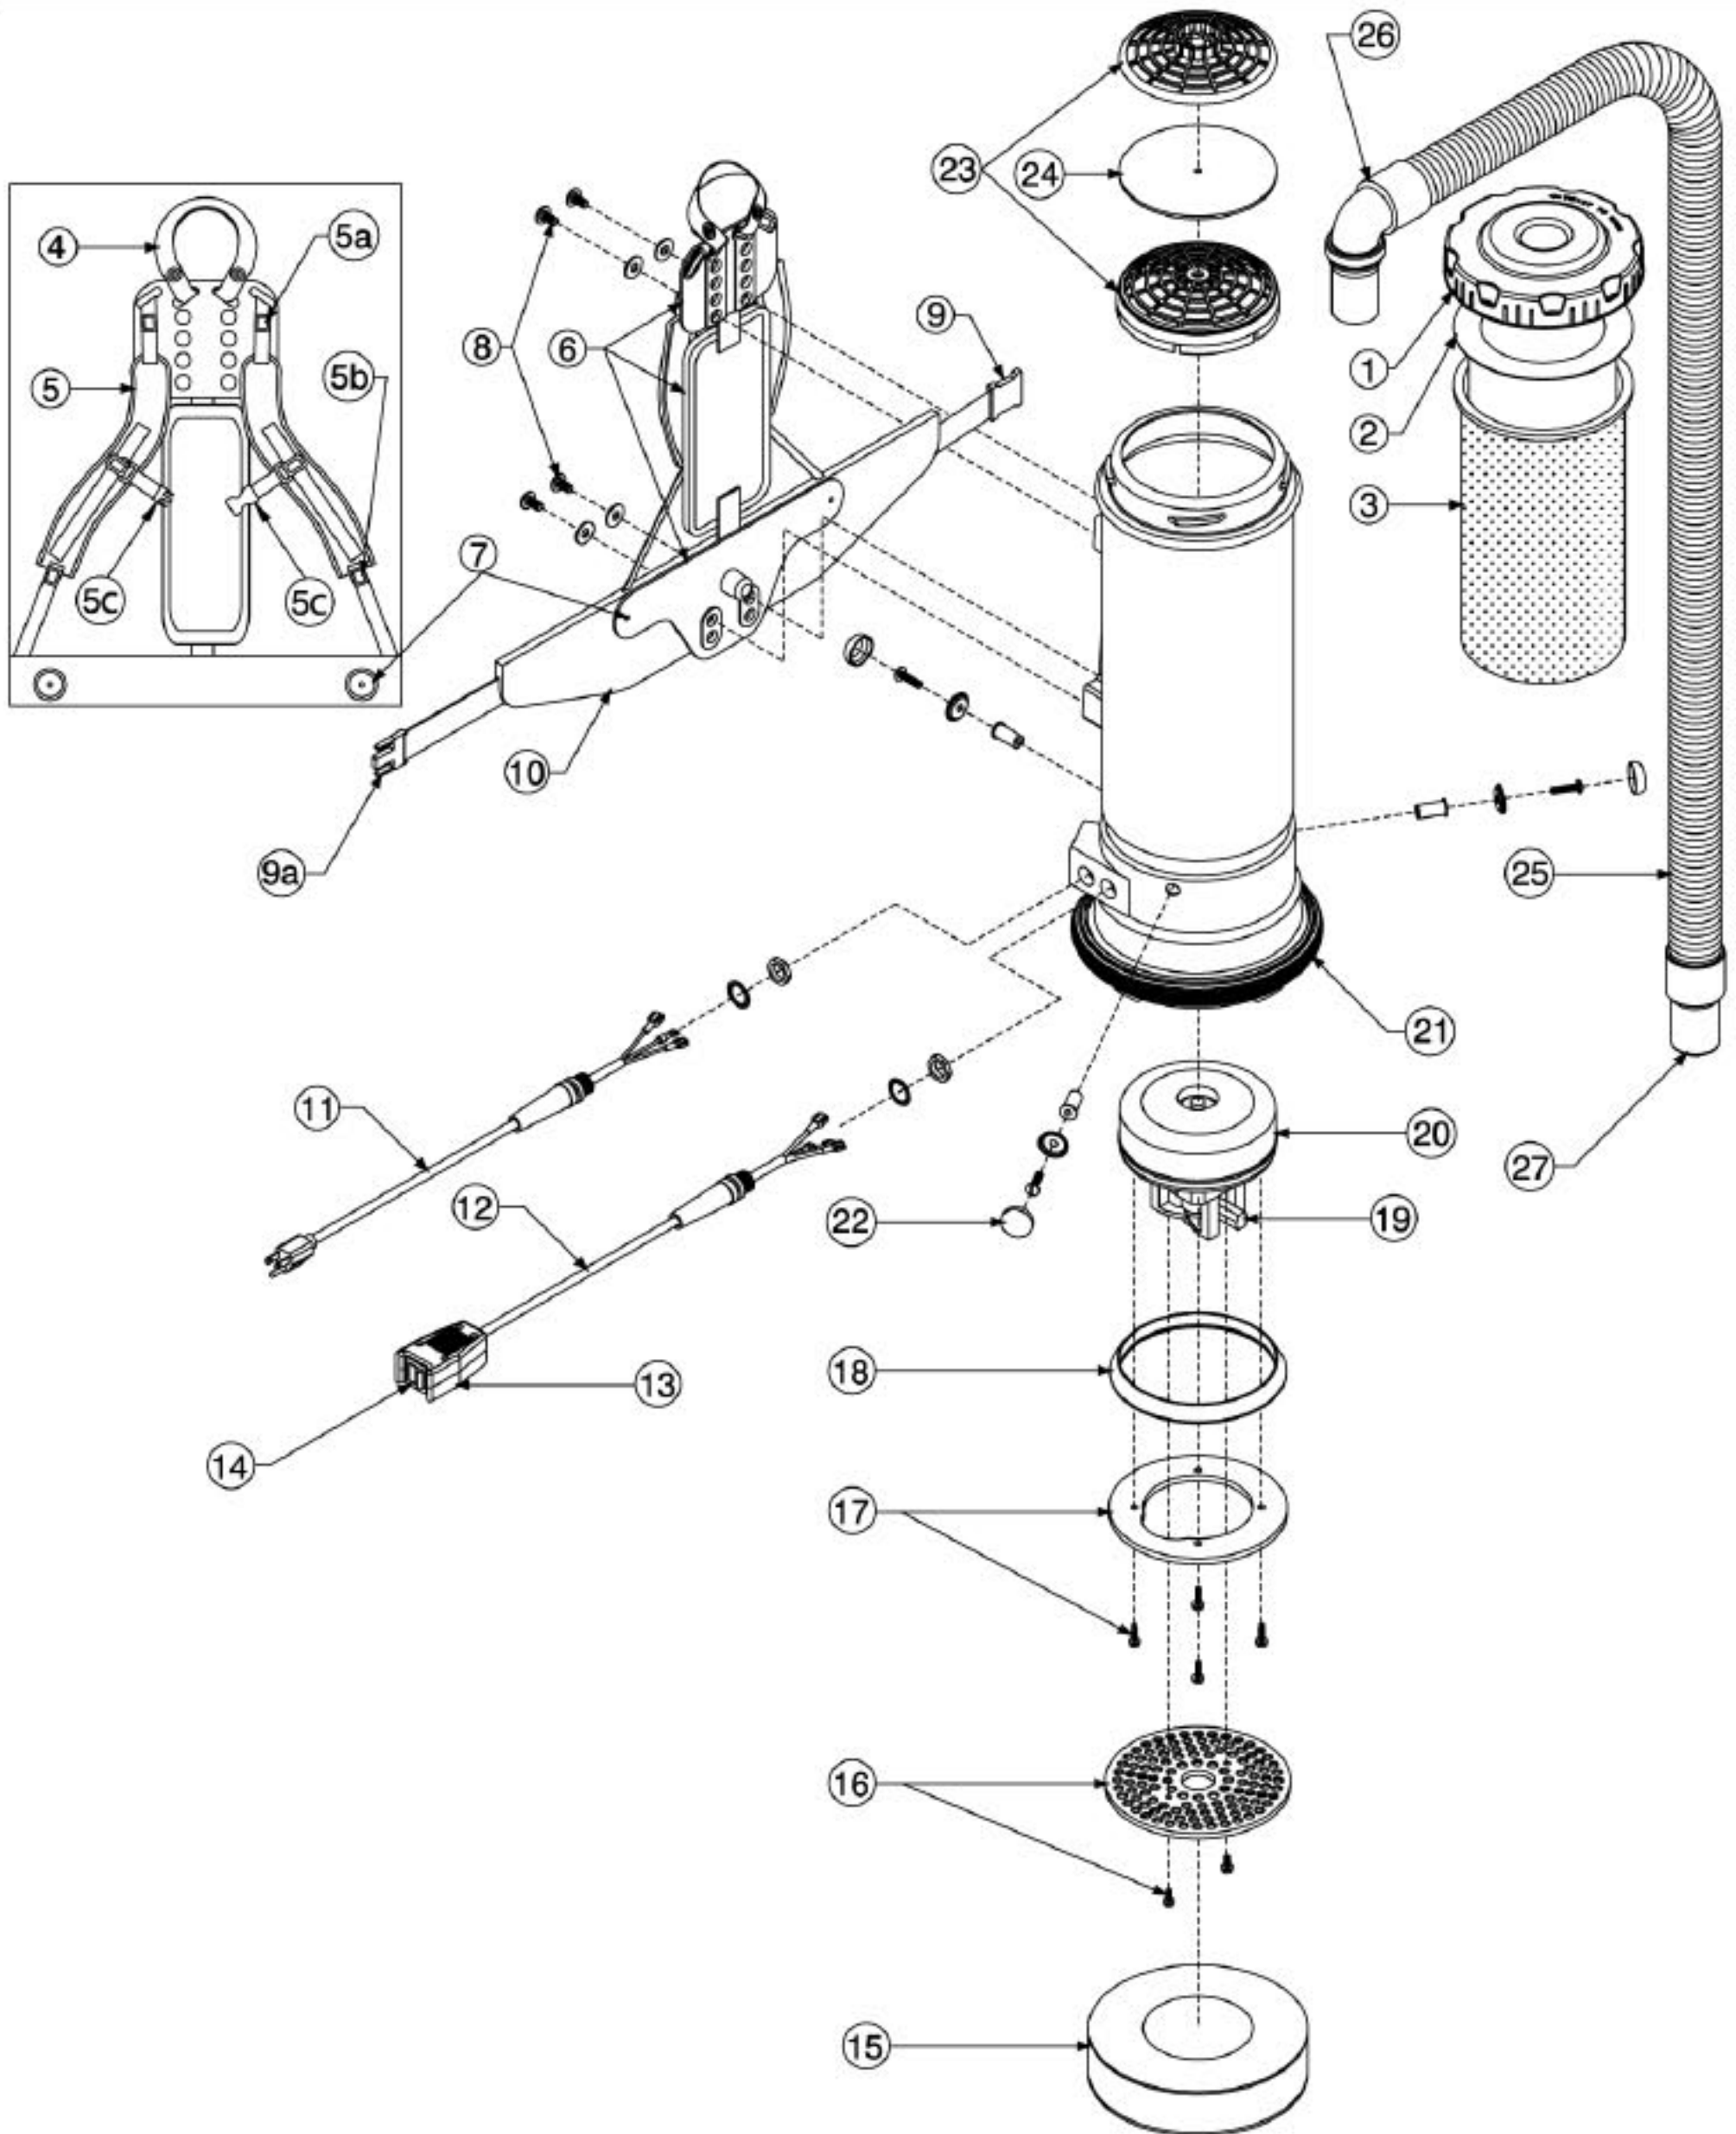

# PORTABLE BACKPACK VAC

Model: Quartervac

Model: Quartervac

Index	Part No.	Description
1	PT-104273	Twist Cap (Black)
2	PT-100431	496 Sq. In. Intercept Micro Filter, 10 pack
3	PT-100564	Micro Cloth Filter
4	PT-101737	Carry Handle w/Rivet and Washer Set
5	PT-100356	Shoulder Strap Assembly (includes: #5a/5b/5c)
5a	PT-100358	Shoulder Strap Plastic Adjustment Buckle (Top)
5b	PT-100357	Shoulder Strap Plastic Adjustment Buckle (Bottom)
5c	PT-103627	Sternum Strap Buckles (Latch and Keeper)
6	PT-105046	Backplate (includes: #7)
7	PT-100375	Barrel Nut Connection Set for Backplate (Replacement)
8	PT-100716	Backplate (Black) Connection Set: 4 Screws w/Washers
9	PT-103963	Waist Belt Keeper
9a	PT-100364	Waist Belt Latch
10	PT-100359	Waist Belt (includes: #9/9a)
	PT-100354	Strap Assembly Complete (includes: #5/5a/5b/5c/9/9a)
	PT-103166	Backplate System (includes: #4/5/5a/5b/5c/6/7/8/9/9a)
11	PT-100641	Power Cord (18" 16/3) Assembly
12	PT-101714	Switch Cord w/Crimps
	PT-101610	Switch Cord Assembly (includes: #12/13/14)
	PT-101717	220V Switch Cord Assembly (includes: #12/13/14)
13	PT-101472	Switch Box w/Velcro and Screws
14	PT-100743	On/Off Switch
15	PT-100698	Sound Muffler
16	PT-100352	Plastic Air Diffuser w/Screw Set: 2 Screws
17	PT-100335	Motor Compression Ring w/Screws
	PT-100378	Compression Ring Screws: 4 Screws
18	PT-100014	Tetraseal
19	PT-105697	Carbon Brush Set for QuarterVac Motor (Domel Motor)
	PT-101531	Carbon Brush Set for QuarterVac Motor (Ametek Motor)
	PT-103137	Carbon Brush Set for QuarterVac Motor (220V)
20	PT-105720	Motor/Fan (120 V) w/Crimps (Domel)
	PT-100420	Motor/Fan (220 V) w/Crimps
	PT-100379	Motor Ground Wire Clamp Set w/Screws
	PT-100380	Motor Crimp Set: 5 female/3 male/ground crimp connector
21	PT-100586	Bottom Bumper
22	PT-100368	Motor Mounting System Set: 3 nuts, bolts, washers, covers
23	PT-100030	Dome Filter w/Foam Media
24	PT-100343	Foam Filter Media for Dome Filter
	PT-101220	High Filtration Disk (optional), 2 pack
25	PT-103048	Static-Dissipating Hose (Black) w/Cuffs 1½"
26	PT-101928	Replacement Double Swivel Elbow Cuff (Black) 1½"
27	PT-100694	Replacement Swivel Cuff (Black) 1½"