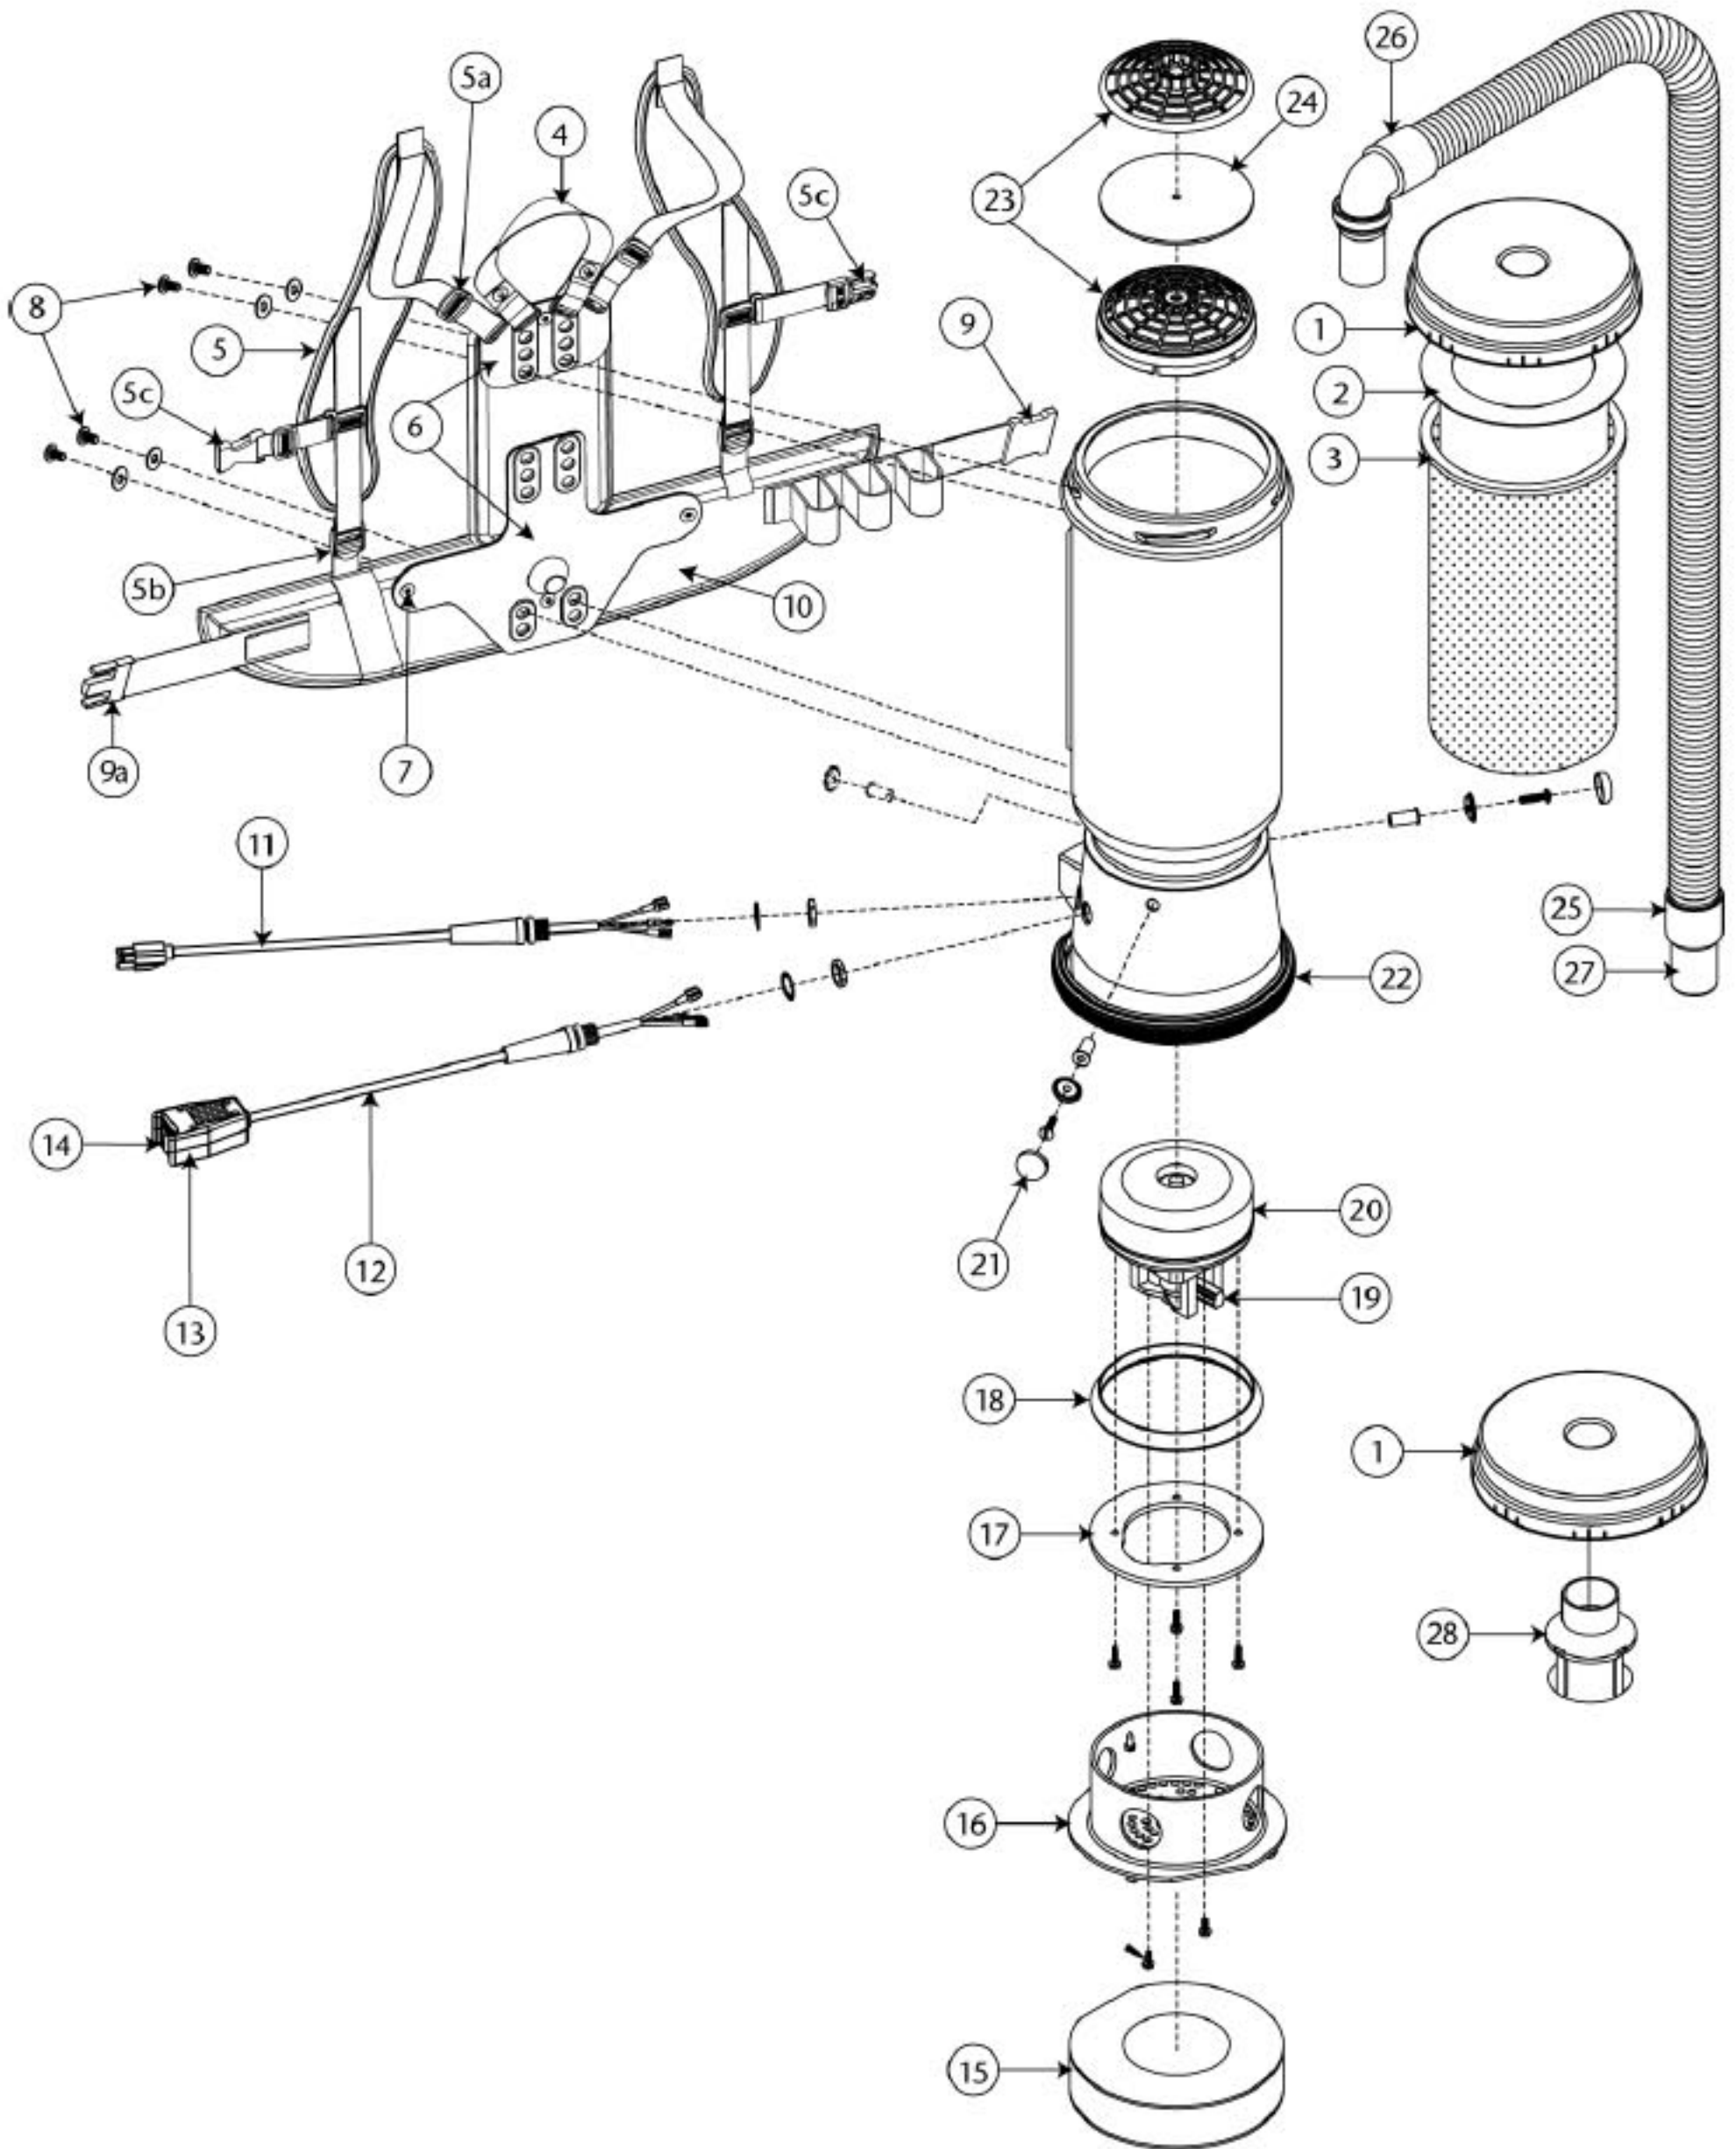

# PORTABLE BACKPACK VAC

Model: CoachVac / Super CoachVac

Model: CoachVac / Super CoachVac

Index	Part No.	Description
1	PT-100197	Twist cap (purple)
2	PT-007	698 Square inch intercept micro filter
3	PT-100565	Micro cloth filter
4	PT-101737	Carry handle with rivet and washer set
5	PT-100356	Shoulder strap assembly (includes #5a, 5b, 5c)
5a	PT-100358	Shoulder strap plastic adjustment buckle (top)
5b	PT-100357	Shoulder strap plastic adjustment buckle (bottom)
5c	PT-103627	Sternum strap buckle (latch and keeper)
6	PT-105046	Backplate (includes #7)
7	PT-100375	Barrel nut connection set for backplate (replacement)
8	PT-100716	Backplate connection set (black)
9	PT-100363	Waist belt keeper
9a	PT-100364	Waist belt latch
10	PT-100359	Waist belt (includes #9, 9a)
	PT-100354	Strap assembly complete (includes #5, 5a, 5b, 5c, 9, 9a)
	PT-103166	Backplate system complete (black) (includes #4, 5, 5a, 5b, 5c, 6, 7, 8, 9a)
11	PT-100641	Power cord assembly (18" 16/3)
12	PT-101610	Switch cord assembly (includes #12, 13, 14)
	PT-101717	220V switch cord assembly (includes #12, 13, 14)
13	PT-101742	Switch box with velcro and screws
	PT-101714	Switch cord with crimps
14	PT-100743	On/ off switch
15	PT-100597	Sound muffler
16	PT-105044	Motor shroud cover with screw set
17	PT-100335	Motor compression ring with screws
	PT-100378	Compression ring screw set
18	PT-100014	Tetraseal
19	PT-105697	Carbon brush set for CoachVac motor (Domel)
	PT-100424	Carbon brush set for CoachVac motor (Ametek)
	PT-105164	Carbon brush set for Super CoachVac motor (Domel)
	PT-101720	Carbon brush set for Super CoachVac motor (Ametek)
20	PT-105720	Motor/ fan (120V) with crimps for CoachVac motor (Domel)
	PT-100420	Motor/ fan (220V) with crimps for CoachVac motor (Ametek)
	PT-105162	Motor/ fan (120V) with crimps for Super CoachVac motor (Domel)
	PT-100324	Motor/ fan (220V) with crimps for Super CoachVac motor (Ametek)
	PT-100379	Motor ground and wire clamp set with screws
	PT-100380	Motor crimp set (5 female, 3 male, ground crimp connector)
21	PT-100368	Motor mounting system set (3 well nuts, 3 bolts, 3 washers, 3 covers)
22	PT-100586	Bottom bumper
23	PT-100030	Domel filter with foam media
24	PT-100343	Foam filter media for dome filter
	PT-10120	High filtration disk (optional)
25	PT-103048	Static- dissipating hose with cuffs (black)
26	PT-101928	Replacement double swivel elbow cuff (black)
27	PT-100694	Replacement swivel cuff (black) 1 1/2"
28	PT-101543	Filter guard (optional)
<b>NOT ILLUSTRATED</b>		
	HAR-315	50' extension cord (not shown)
	PT-101336	Attachment kit, 1-1/2"
	PT-101446	E-Z Glide floor tool w/nylon brush, 14"
	PT-100108	Crevice tool, 17"
	PT-100110	Dust brush w/reducer, 3"
	PT-100115	Upholstery tool, 5"
	PT-101338	Alumimum wand, 2-pc/2-bend, 56"