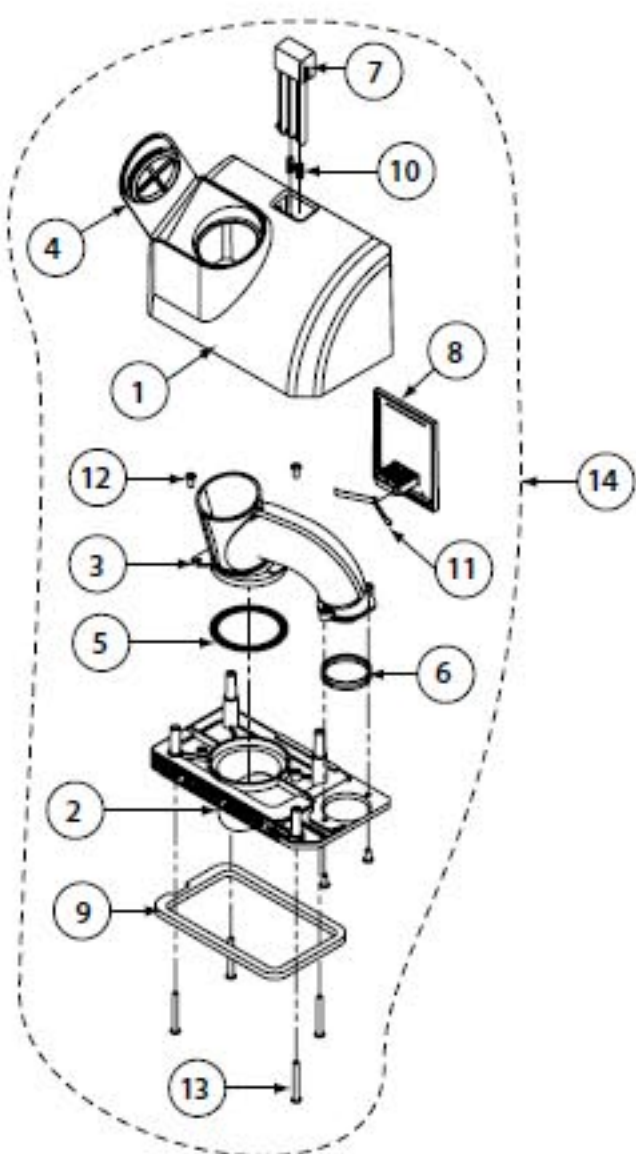

Model: PT-1500

H

Index	Part No.	Description
1	PT-104569	Cover, Bag H
2	PT-104570	Plate, Bag C
3	PT-104571	Duct, Cross
4	PT-104574	Plug, Access
5	PT-104575	Seal, Cross
6	PT-104576	Seal, Cross
7	PT-104232	Latch, Relea
8	PT-104243	Flex Plate, B
9	PT-104241	Seal, Gaske
10	PT-104233	Spring, Rele
11	PT-104242	Spring, Bag
12	PT-104577	Screw, Philli
13	PT-104493	Screw, Philli
14	PT-105491	Filter Cover K
15	PT-104739	Bag Hsg Assy,
16	PT-104491	Rivet F/Bag
17	PT-104255	Handle with
18	PT-104284	Cord, Power
19	PT-103483	Disposable l
20	PT-104281	Filter, Motor
21	PT-104738	Seal, Gaske
22	PT-104283	Switch, Filter
23	PT-104282	Cover, Switc
24	PT-105075	Screw, Philli
25	PT-104509	Screw, Philli
26	PT-104268	Bracket, Cor
27	PT-104269	Spring, Com
28	PT-104270	Washer, Cor
29	PT-104271	Screw, 4mm
30	PT-105090	Handle Beze
31	PT-104741	Handle, Car
32	PT-105114	Handle, Tub
33	PT-104259	Plate, Handl
34	PT-105091	Clasp, Strai
35	PT-104493	Screw, Philli
36	PT-104958	Handle, Tub
37	PT-104266	Screw, Hand
38	PT-105147	Switch, Rock
39	PT-104264	Bushing, Ha
40	PT-105501	Handle Kit (i