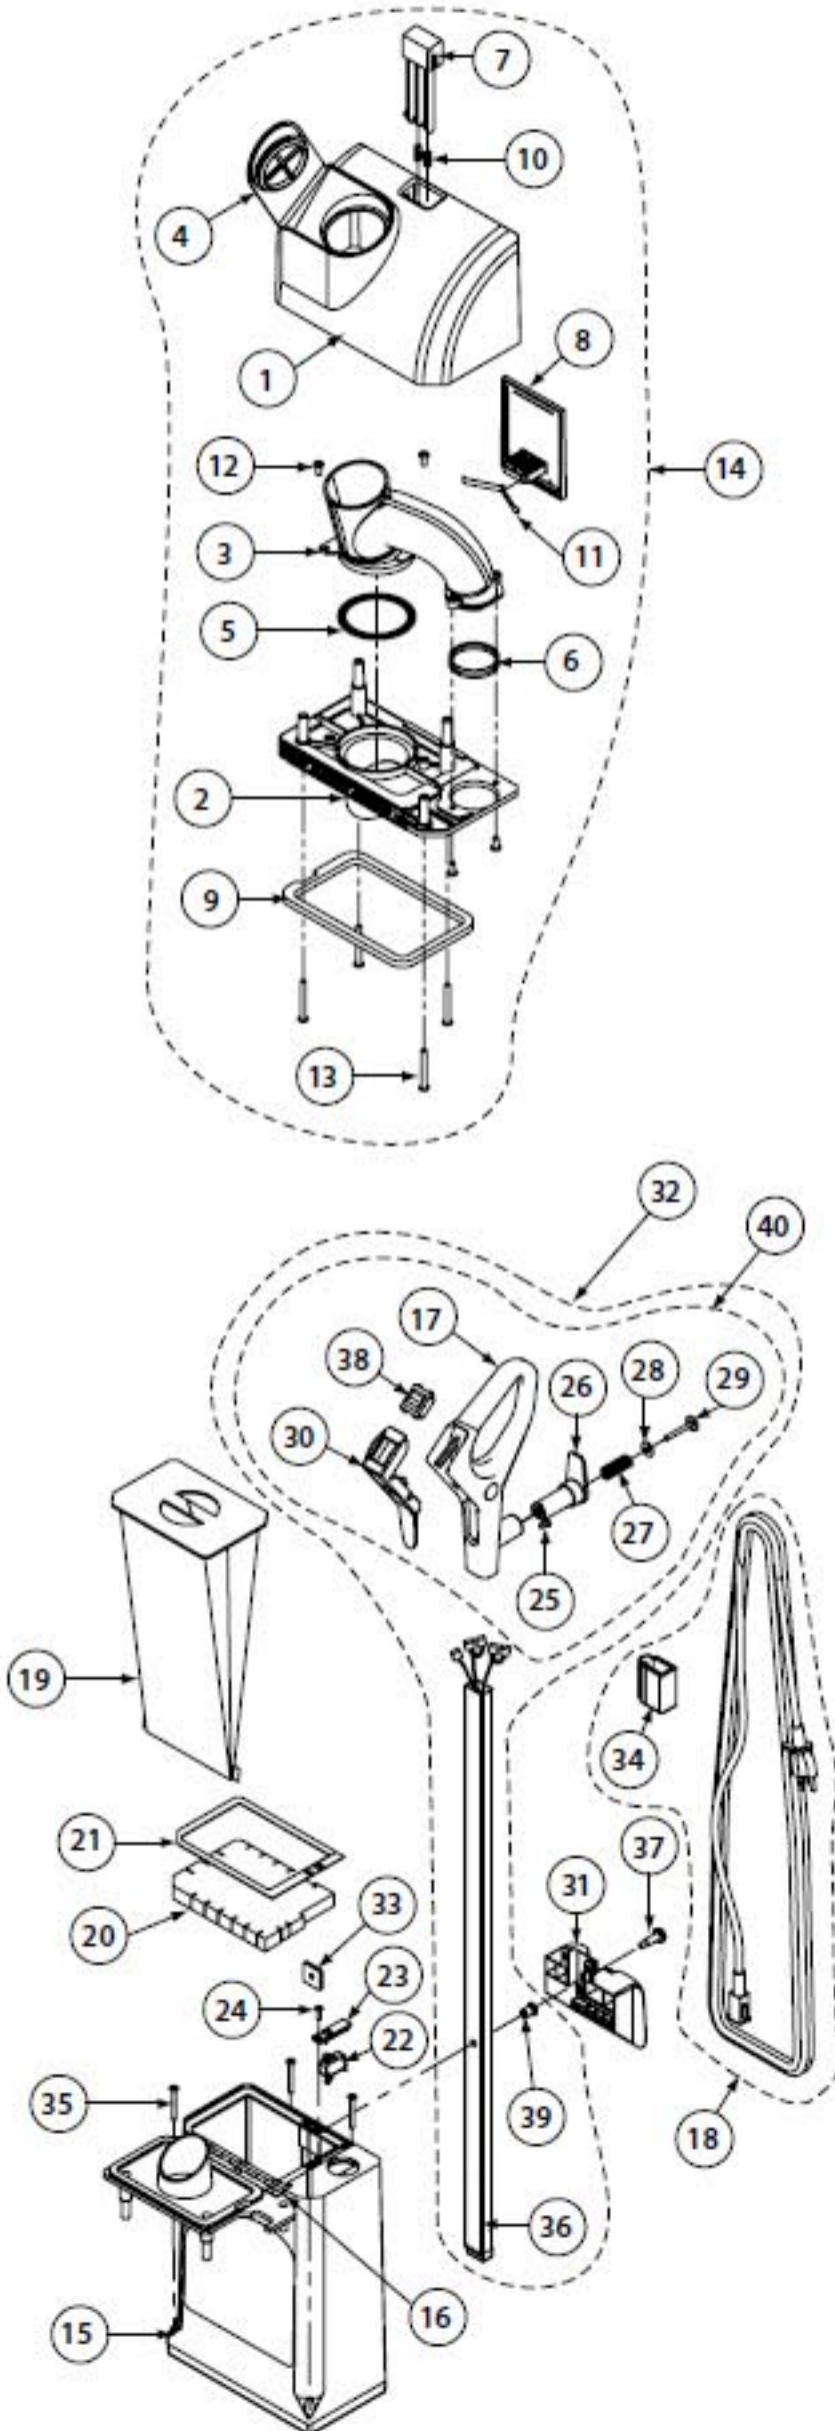

Model: PT-1500

HOUSING ASSEMBLY

Index	Part No.	Description
1	PT-104569	Cover, Bag Housing, Gray
2	PT-104570	Plate, Bag Cover Nozzle
3	PT-104571	Duct, Crossover, Bag Cover
4	PT-104574	Plug, Access Port
5	PT-104575	Seal, Crossover Duct/Bag Cover Nozzle Plate, Lower
6	PT-104576	Seal, Crossover Duct, Inlet
7	PT-104232	Latch, Release, Bag Cover
8	PT-104243	Flex Plate, Bag Cover Latch
9	PT-104241	Seal, Gasket, Bag Cover
10	PT-104233	Spring, Release Button, F/Bag Cover Latch
11	PT-104242	Spring, Bag Cover Latch
12	PT-104577	Screw, Phillips, 4.2mm x 9.5mm
13	PT-104493	Screw, Phillips, 4.2mm x 38mm
14	PT-105491	Filter Cover Kit w/Riveted Hinge & 6 Rivets (includes: 1 - 13)
15	PT-104739	Bag Hsg Assy, Gry, w/Rvtd Hng/Decal includes Bag Cvr Nzl Plate
16	PT-104491	Rivet F/Bag Housing Assembly
17	PT-104255	Handle with Over Mold & Decal
18	PT-104284	Cord, Power Clasp, 50', Yellow (includes: 34)
19	PT-103483	Disposable Intercept Micro Filter
20	PT-104281	Filter, Motor Intake
21	PT-104738	Seal, Gasket, Bag Housing
22	PT-104283	Switch, Filter, Lockout
23	PT-104282	Cover, Switch, Filter, Lockout
24	PT-105075	Screw, Phillips, 2.9mmx 13mm, F/Switch Cover
25	PT-104509	Screw, Phillips, F/Handle Assy, M4 x 10mm x .07 Pitch
26	PT-104268	Bracket, Cord Wrap
27	PT-104269	Spring, Compression, Cord Wrap Bracket
28	PT-104270	Washer, Compression Spring, Cord Wrap Bracket
29	PT-104271	Screw, 4mm x 38mm Phillips Round Head
30	PT-105090	Handle Bezel with Screws
31	PT-104741	Handle, Carry
32	PT-105114	Handle, Tube Assy Complete (includes: 17,25-30,36,38,39)
33	PT-104259	Plate, Handle Nut
34	PT-105091	Clasp, Strain Relief, Yellow
35	PT-104493	Screw, Phillips, 4.2mm x 38mm
36	PT-104958	Handle, Tube, with Wire Harness, Rivet Nut/Plug Rivet
37	PT-104266	Screw, Handle Assembly
38	PT-105147	Switch, Rocker, On/Off
39	PT-104264	Bushing, Handle Tube
40	PT-105501	Handle Kit (includes: 17, 25 - 30, 38)