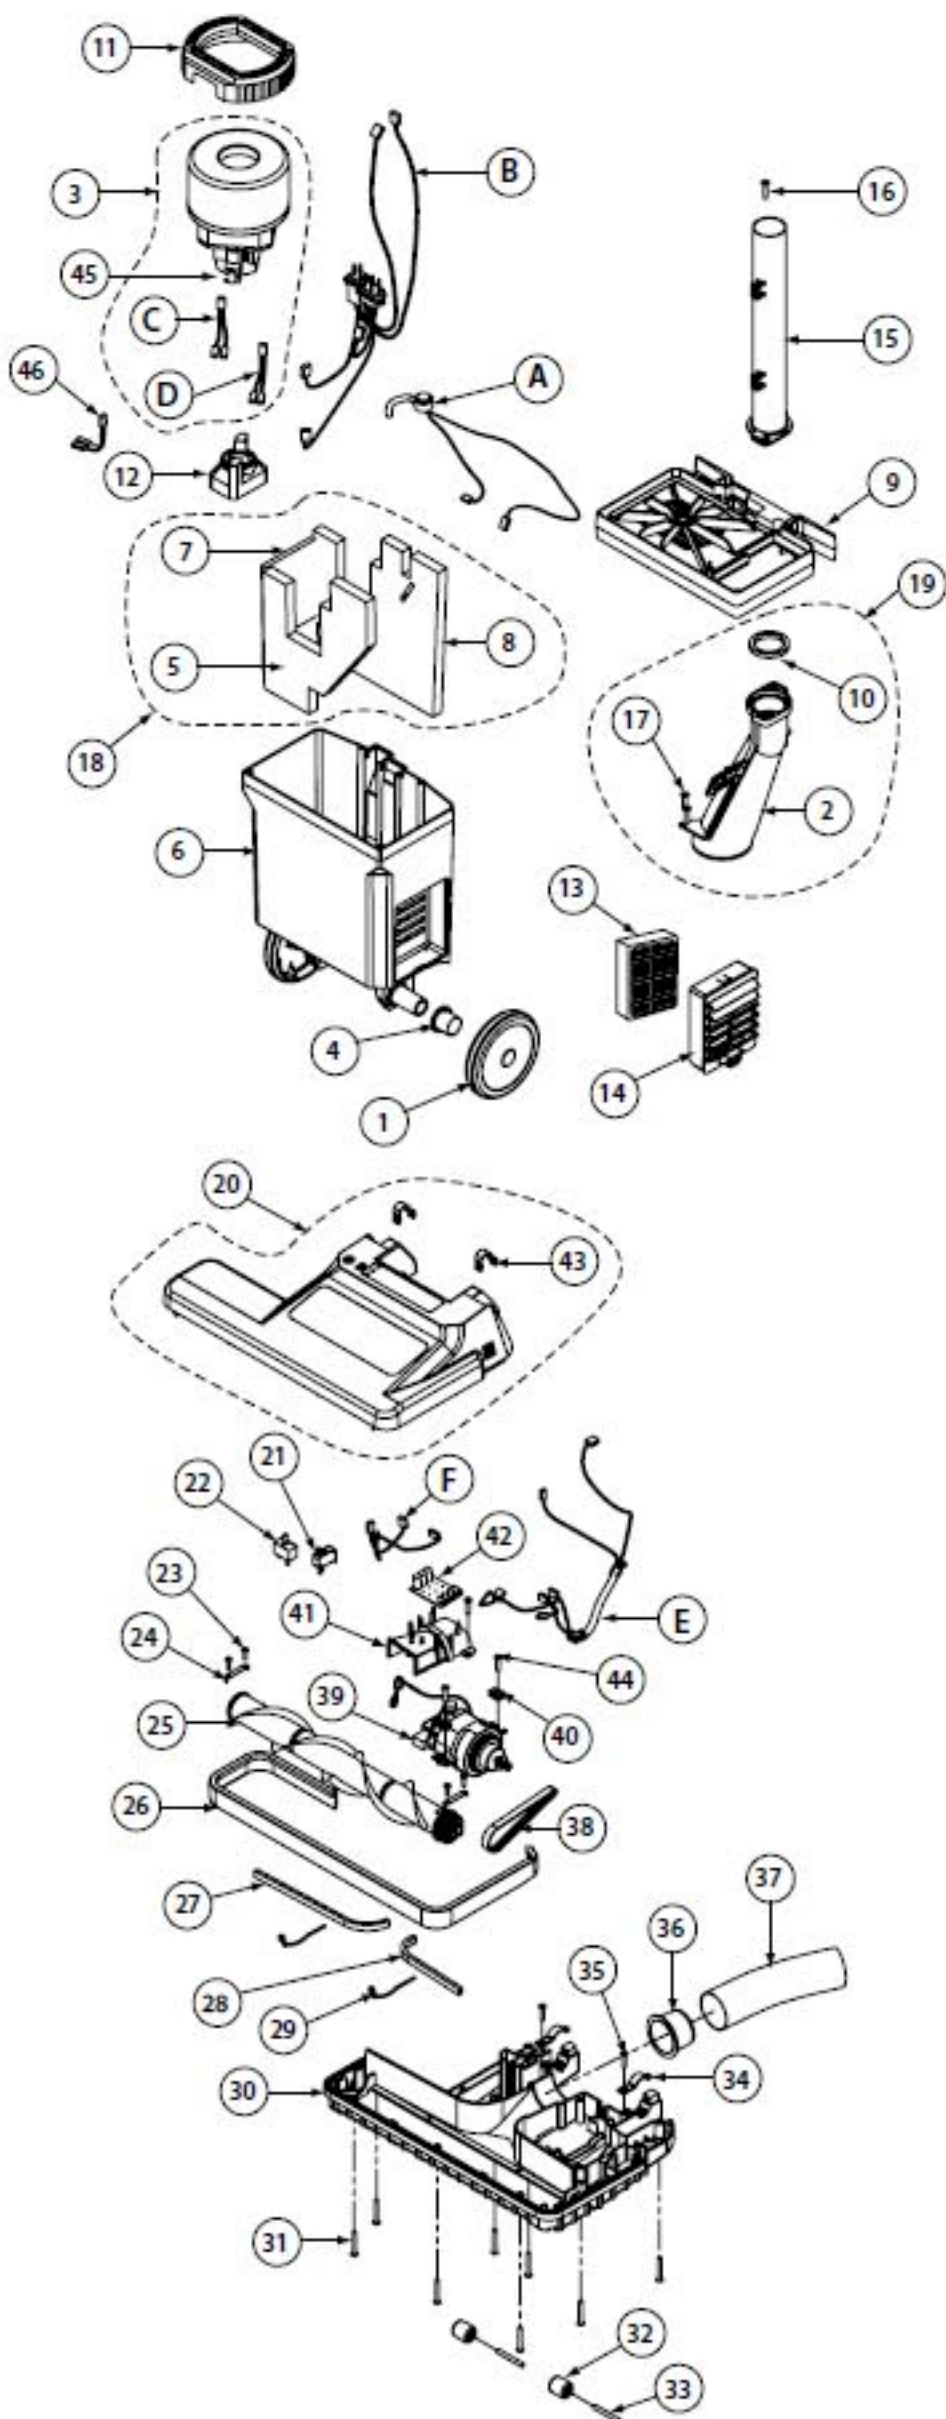

Model: PT-1500

NOZZLE ASSEMBLY

Index	Part No.	Description
1	PT-104306	Wheel, Rear
2	PT-104250	Air Duct Assembly
3	PT-104957	Motor Assembly Kit with Jumpers
4	PT-104504	Bearing, Pivot
5	PT-103532	Foam, Sound, Motor Housing Front Panel
6	PT-104536	Motor Housing, Charcoal
7	PT-103533	Foam, Sound, Motor Housing Left Panel
8	PT-103531	Foam, Sound, Motor Housing Rear Panel
9	PT-104245	Bulkhead, Black
10	PT-104253	Seal, Lower Air Duct, Nitrile
11	PT-104249	Motor Mount, Upper Nitrile
12	PT-104247	Motor Mount, Lower Nitrile
13	PT-105136	Filter, Exhaust, High Filtration
14	PT-104246	Cover, Filter Cartridge, Charcoal
15	PT-104578	Air Duct, Upper Proforce 1500
16	PT-104209	Screw, Phillips, 4.2mm x 12mm, F/Upper Air Duct
17	PT-104267	Screw, Phillips, 4.2mm x 19mm, F/Lower Air Duct
18	PT-105488	Motor Housing Sound Filter Kit (5, 7, 8)
19	PT-105489	Air Duct Kit (includes 2, 10, 17)
20	PT-104494	Power Nozzle Cover with Dent Spring & Decal
21	PT-104279	Switch, Safety, Power Nozzle Lockout
22	PT-104212	Circuit Breaker
23	PT-104496	Screw, Phillips, 2.9mm x 13mm, F/Brush Retainer
24	PT-104499	Retainer, Brush Roll
25	PT-104216	Brush Roll, Power Nozzle, 14"
26	PT-104218	Bumper, Power Nozzle, Vinyl
27	PT-104736	Seal, Base Cover, Air Duct, Left, 7.5" Long
28	PT-104737	Seal, Base Cover, Air Duct, Right, 5.5" Long
29	PT-104500	Brace, Formed Wire, F/Power Nozzle Base
30	PT-104221	Baseplate, Power Nozzle
31	PT-104497	Screw, Phillips, 4.2mm x 35mm, F/Base Cover
32	PT-104501	Roller, Front
33	PT-104502	Shaft, Front Roller Axle
34	PT-104503	Clamp, Rear Wheel
35	PT-104495	Screw, Phillips, 4.2mm x 19mm, F/Powerhead
36	PT-104227	Sleeve, Hose, Air Duct
37	PT-104230	Hose, Power Nozzle to Air Duct, Lower
38	PT-104217	Belt, Drive, F/Brush Roll
39	PT-104506	Motor, Power Nozzle with Crimps
40	PT-104498	Grommet, Vibration, Power Nozzle Motor, Nitrile
41	PT-104224	Cover, Air Duct, Power Nozzle
42	PT-104226	Board, Vacuum Operation Indicator
43	PT-104507	Spring, Detent, Upright Lock
44	PT-105371	Screw, Phillips, 4.2mm x 19mm, F/Power Nozzle Motor
45	PT-105281	Carbon Brush Set for Proforce Motor
46	PT-105760	Thermal Protector
	PT-105755	Wire Harness Kit includes:
		A. Sensor, Bag, Full Indicator
		B. Harness, Wire, Main Power Supply
		C. Harness, Jumper, White
		D. Harness, Jumper, Red
		E. Harness, Wire, Power Nozzle
		F. Harness, Power Nozzle Switch