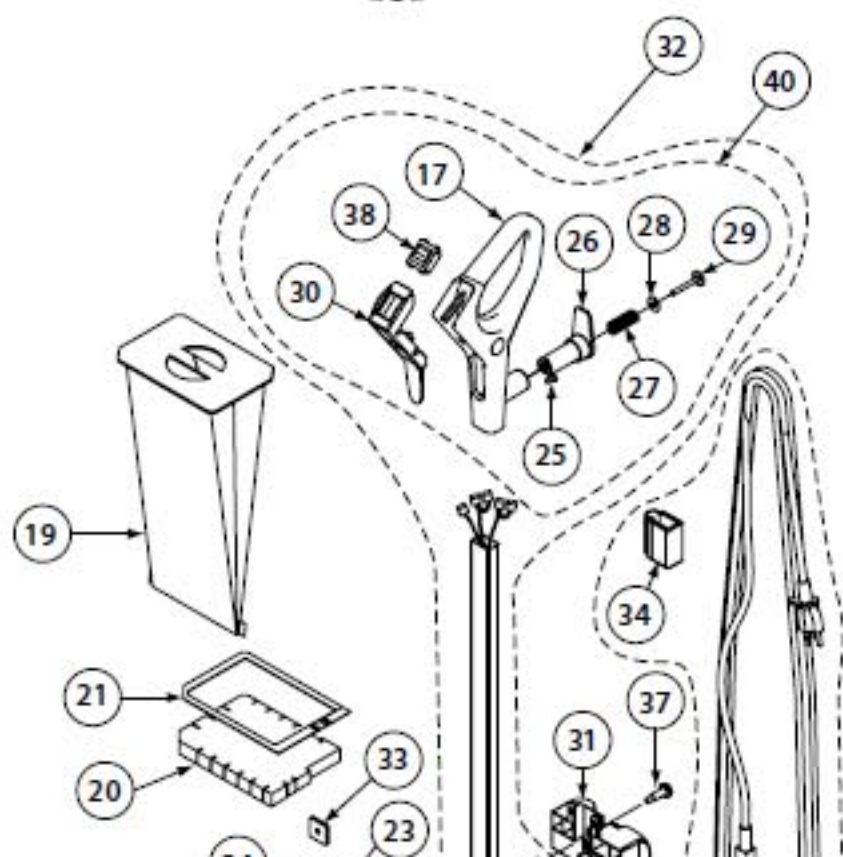

Model: PT-1500

H

Index	Part No.	Description
1	PT-104569	Cover, Bag H
2	PT-104570	Plate, Bag C
3	PT-104571	Duct, Cross
4	PT-104574	Plug, Access
5	PT-104575	Seal, Cross
6	PT-104576	Seal, Cross
7	PT-104232	Latch, Relea
8	PT-104243	Flex Plate, B
9	PT-104241	Seal, Gaske
10	PT-104233	Spring, Rele
11	PT-104242	Spring, Bag
12	PT-104577	Screw, Philli
13	PT-104493	Screw, Philli
14	PT-105491	Filter Cover K
15	PT-104739	Bag Hsg Assy,
16	PT-104491	Rivet F/Bag
17	PT-104255	Handle with
18	PT-104284	Cord, Power
19	PT-103483	Disposable l
20	PT-104281	Filter, Motor
21	PT-104738	Seal, Gaske
22	PT-104283	Switch, Filter
23	PT-104282	Cover, Switc
24	PT-105075	Screw, Philli
25	PT-104509	Screw, Philli
26	PT-104268	Bracket, Cor
27	PT-104269	Spring, Com
28	PT-104270	Washer, Cor
29	PT-104271	Screw, 4mm
30	PT-105090	Handle Beze
31	PT-104741	Handle, Car
32	PT-105114	Handle, Tub
33	PT-104259	Plate, Handl
34	PT-105091	Clasp, Strai
35	PT-104493	Screw, Philli
36	PT-104958	Handle, Tub
37	PT-104266	Screw, Hand
38	PT-105147	Switch, Rock
39	PT-104264	Bushing, Ha
40	PT-105501	Handle Kit (i