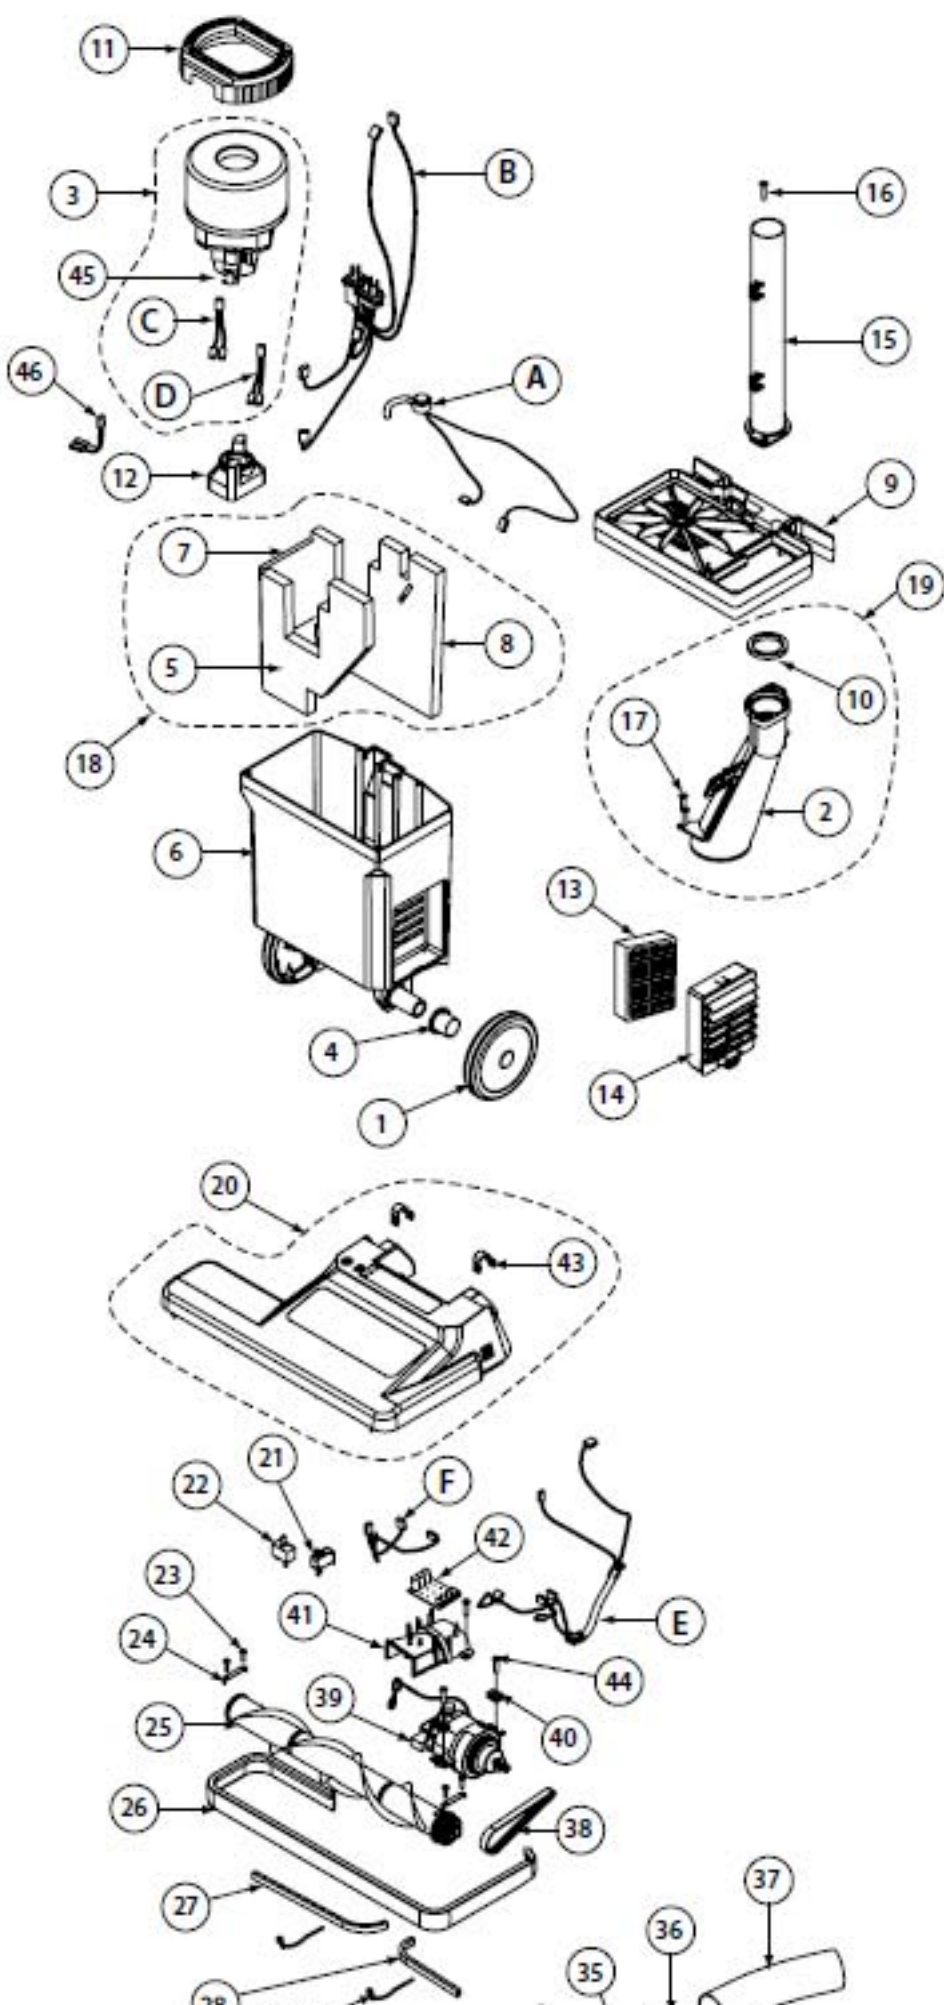

Model: PT-1500

Index	Part No.	
1	PT-104306	Wheel, Rear
2	PT-104250	Air Duct Asse
3	PT-104957	Motor Assem
4	PT-104504	Bearing, Pivo
5	PT-103532	Foam, Soun
6	PT-104536	Motor Housing
7	PT-103533	Foam, Soun
8	PT-103531	Foam, Soun
9	PT-104245	Bulkhead, Bl
10	PT-104253	Seal, Lower A
11	PT-104249	Motor Mount
12	PT-104247	Motor Mount
13	PT-105136	Filter, Exhaust
14	PT-104246	Cover, Filter
15	PT-104578	Air Duct, Upp
16	PT-104209	Screw, Phillip
17	PT-104267	Screw, Phillip
18	PT-105488	Motor Housing
19	PT-105489	Air Duct Kit (
20	PT-104494	Power Nozzle
21	PT-104279	Switch, Safet
22	PT-104212	Circuit Break
23	PT-104496	Screw, Phillip
24	PT-104499	Retainer, Bru
25	PT-104216	Brush Roll, P
26	PT-104218	Bumper, Pow
27	PT-104736	Seal, Base C
28	PT-104737	Seal, Base C
29	PT-104500	Brace, Forme
30	PT-104221	Baseplate, P
31	PT-104497	Screw, Phillip
32	PT-104501	Roller, Front
33	PT-104502	Shaft, Front
34	PT-104503	Clamp, Rear
35	PT-104495	Screw, Phillip
36	PT-104227	Sleeve, Hose
37	PT-104230	Hose, Power
38	PT-104217	Belt, Drive, F
39	PT-104506	Motor, Power
40	PT-104498	Grommet, Vil
41	PT-104224	Cover, Air Du
42	PT-104226	Board, Vacuu
43	PT-104507	Spring, Deter
44	PT-105371	Screw, Phillip
45	PT-105281	Carbon Brush
46	PT-105760	Thermal Prot
	PT-105755	Wire Harness