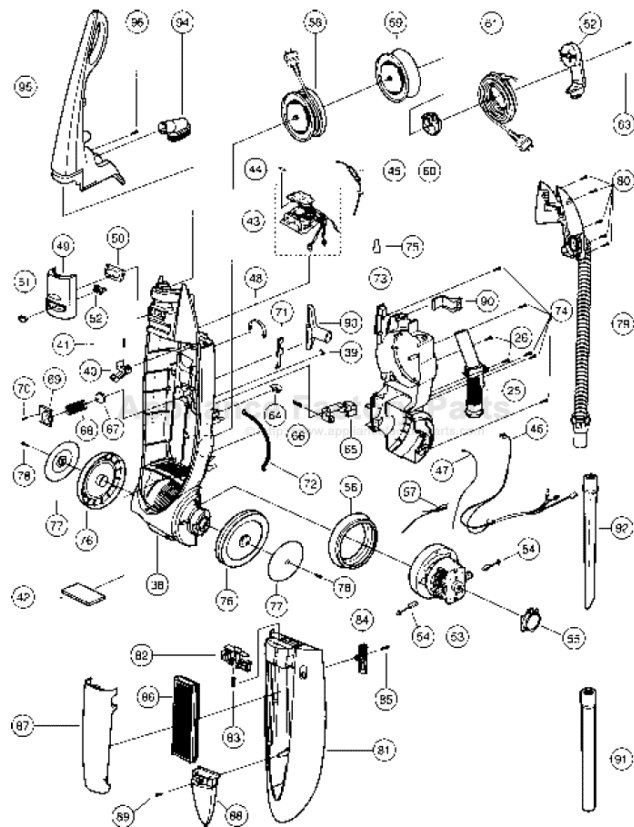

[Find Your PANASONIC Vacuum Cleaner Parts - Select From 605 Models](#)

----- Manual continues below -----