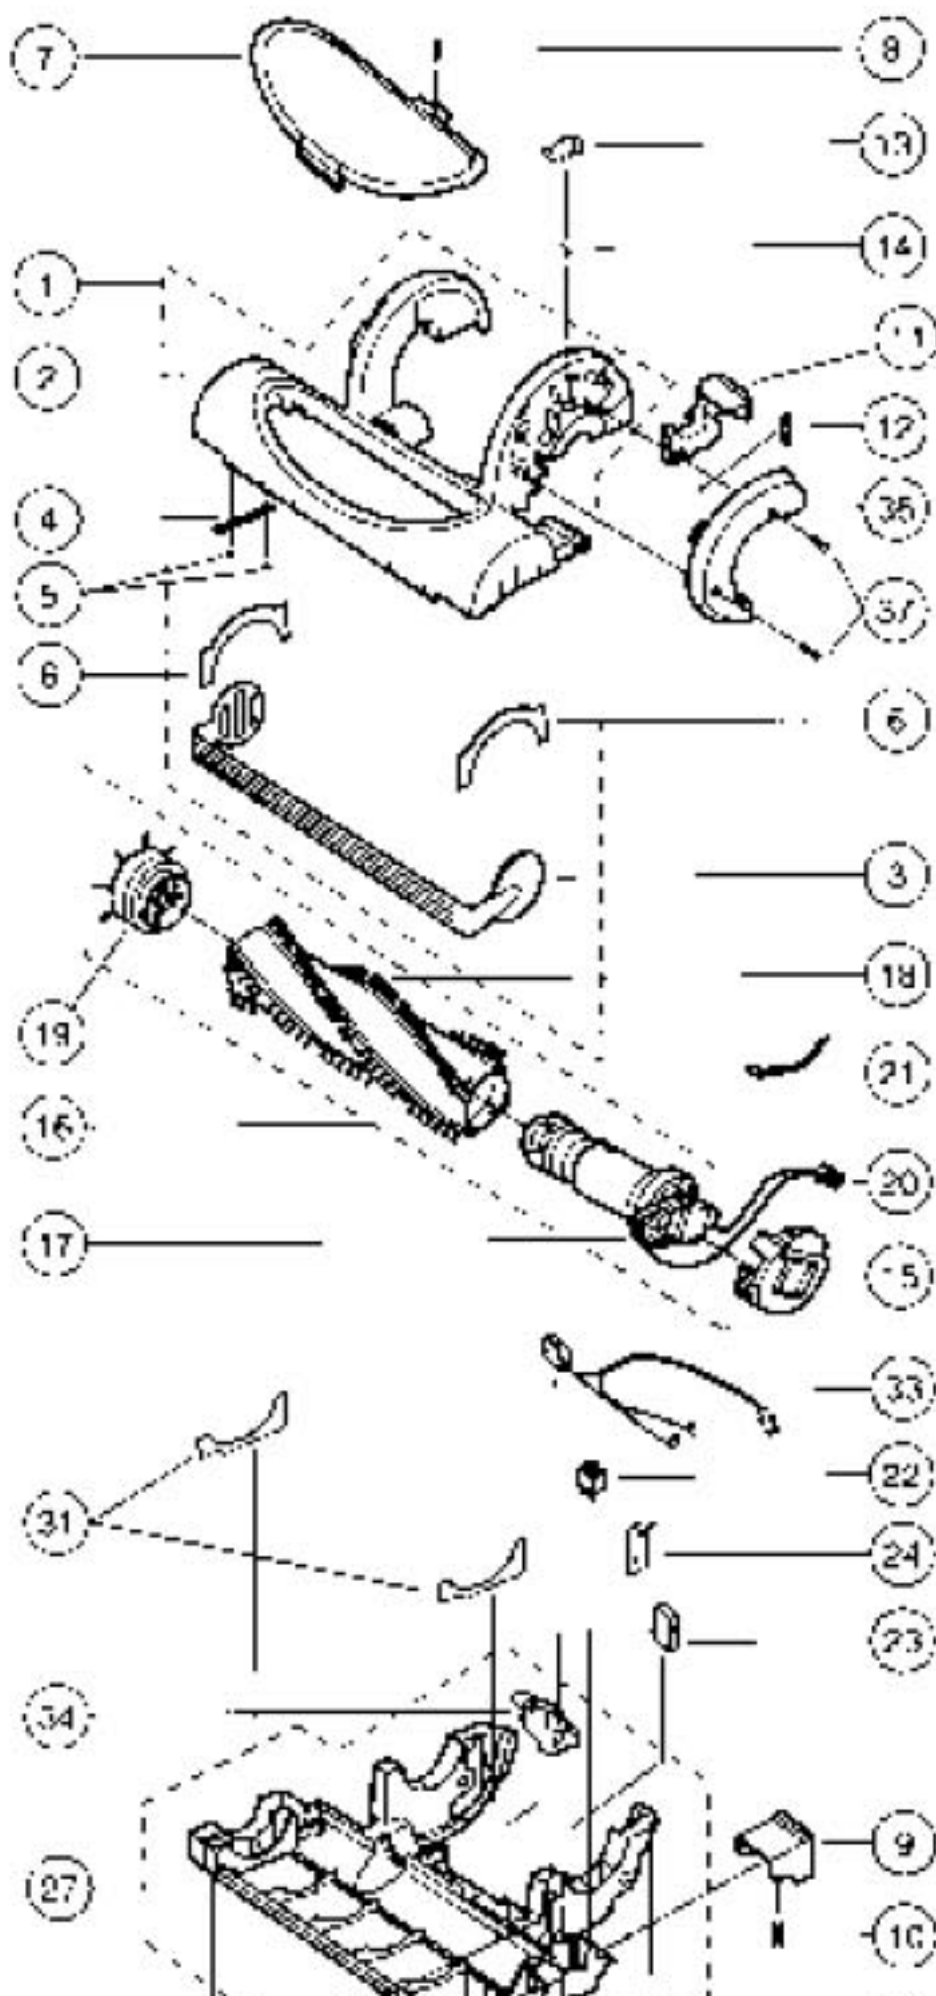

----- Manual continues below -----

PANASONIC

Models: MC-E583

PANASONIC

Models: MC-E583

PANASONIC

Models: MC-E583

1	P-10975	Floor nozzle cover assembly	53	P-11047	Motor un
2	P-10976	Floor nozzle cover	54	P-11048	Carbon b
3	P-10977	Floor nozzle bumper	55	P-11049	rear mot
4	P-10978	Filter, nozzle cover	56	P-11050	Front mo
5	P-10979	Fixing washer	57	P-11051	thermal c
6	P-11214	Agitator, felt A	58	P-11052	cord reel
7	P-11215	View, agitator	59	P-11053	Cord reel
8	P-04180	Tapping screw	60	P-111314	Rail base
9	P-10980	Agitator pedal	61	P-11054	Power s
10	P-10981	spring	62	P-11055	Cord reel
11	P-10982	Floor nozzle pedal	63	P-11056	Tapping
12	P-10983	Spring	64	P-11057	Cord cov
13	P-10984	Frame	65	P-11058	Brake le
14	P-10985	Frame spring	66	P-11059	Spring
15	P-10986	Agitator support A	67	P-11060	Valve
16	P-10987	Agitator unit	68	P-11061	Valve sp
17	P-10988	Agitator motor	69	P-11062	Valve ca
18	P-10989	Agitator body	70	P-04180	Tapping
19	P-10990	Agitator side brush	71	P-11063	Cable co
20	P-19991	Lead wire A	72	P-11064	Cable co
21	P-10992	Thermal cut out, agitator	73	P-11065	Upper br
22	P-10993	On/Off switch, agitator	74	P-04180	Tapping
23	P-10994	Overcurrent circuit breaker	75	P-11066	Wire con
24	P-10995	Insulating plate	76	P-11067	Wheel
25	P-10996	Conexion pipe unit	77	P-11068	Wheel c
26	P-04180	Tapping screw	78	P-11069	Fixing sc
27	P-10997	Base plate assembly	79	P-11070	Hose ass
28	P-10998	Fixing wheel unit A	80	P-04180	Tapping
29	P-10999	Fixing wheel unit B	81	P-11071	Dust cov
30	P-11001	Brush unit	82	P-11072	Locking
31	P-11002	Rotary felt B	83	P-11073	Locking
32	P-11003	Foam seal	84	P-11074	Dust ind
33	P-11004	Agitator safety switch	85	P-04180	Tapping
34	P-11005	Safety lever unit	86	P-11075	Exhaust
35	P-04180	Tapping screw	87	P-11076	Exhaust
36	P-11006	Connections cover	88	P-11077	End exh
37	P-4121	Tapping screw	89	P-04180	Tapping
38	P-11008	Lower body assembly	90	P-11078	Extensio
39	P-11009	Upholstery nozzle clip	91	P-11079	Extensio
40	P-11010	Paper bag clamp	92	P-11080	Crevice
41	P-11036	Spring	93	P-11081	Upholste
42	P-11037	Central filter	94	P-11088	Dusting
43	P-11038	Power control circuit	95	P-11083	Handle u
44	P-111249	Fuse T6, time lag	96	P-11084	Handle s
45	P-11039	Fuse unit	97	P-11085	Set cover
46	P-11040	Lead wire D	98	P-11086	Paper ba
47	P-11041	Lead wire B	99	P-11087	Cloth du
48	P-11042	Sensor cover	101	P-11088	Cushion
49	P-11043	Control panel	102	P-11089	Cushion
50	P-11044	LED indicator	103	P-11090	Cushion
51	P-11045	Potentiometer button	104	P-11091	Carton b
52	P-11046	Button supplement			