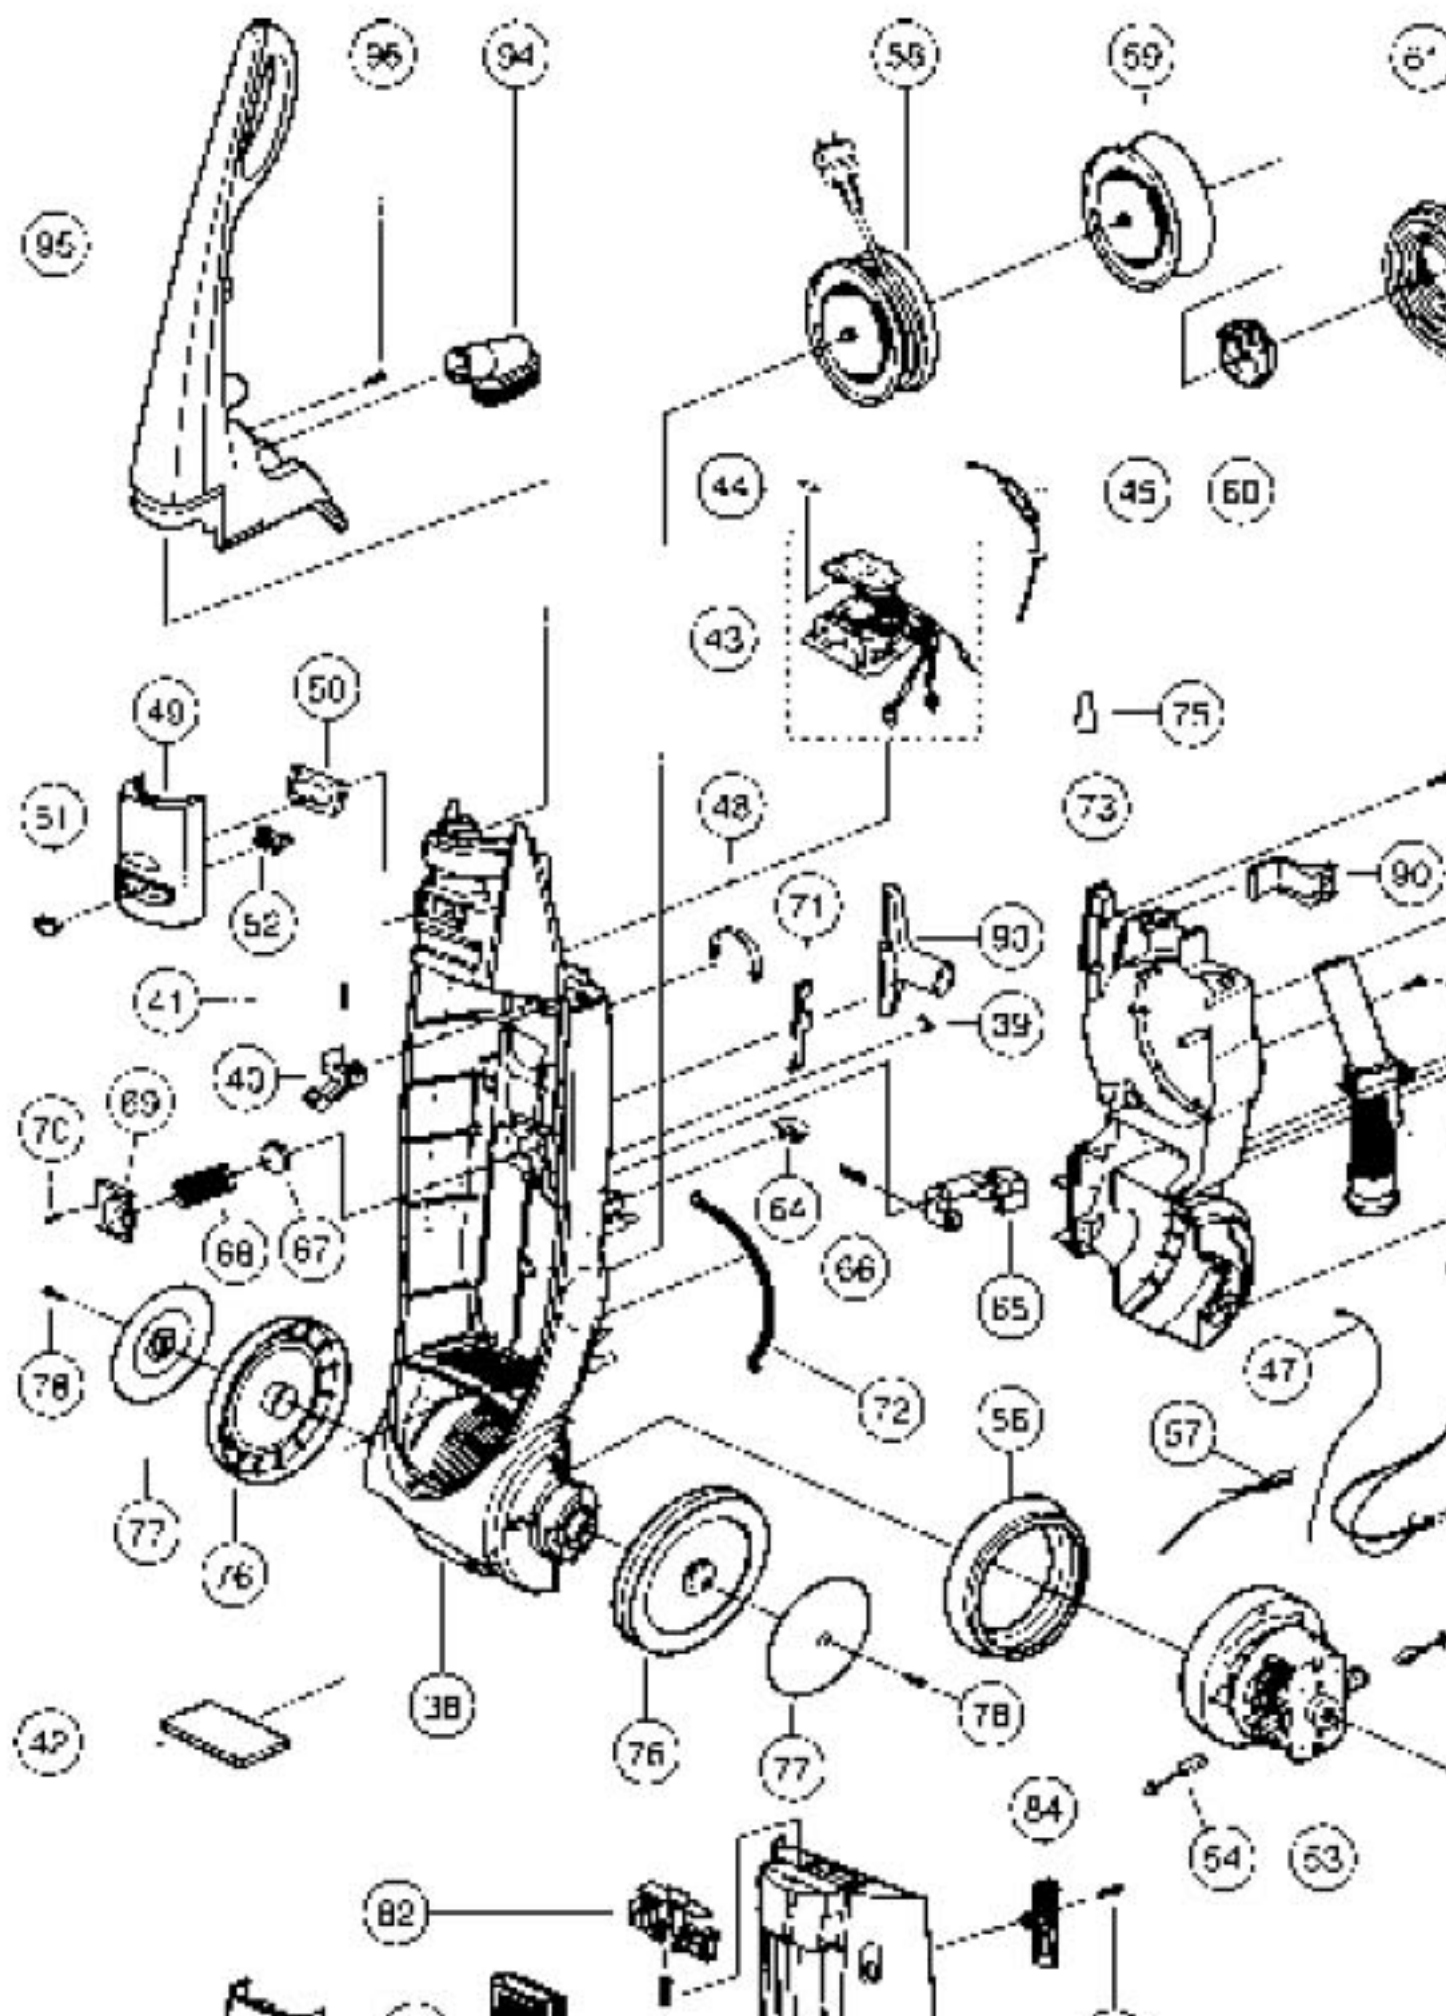

PANASONIC

Models: MC-E583