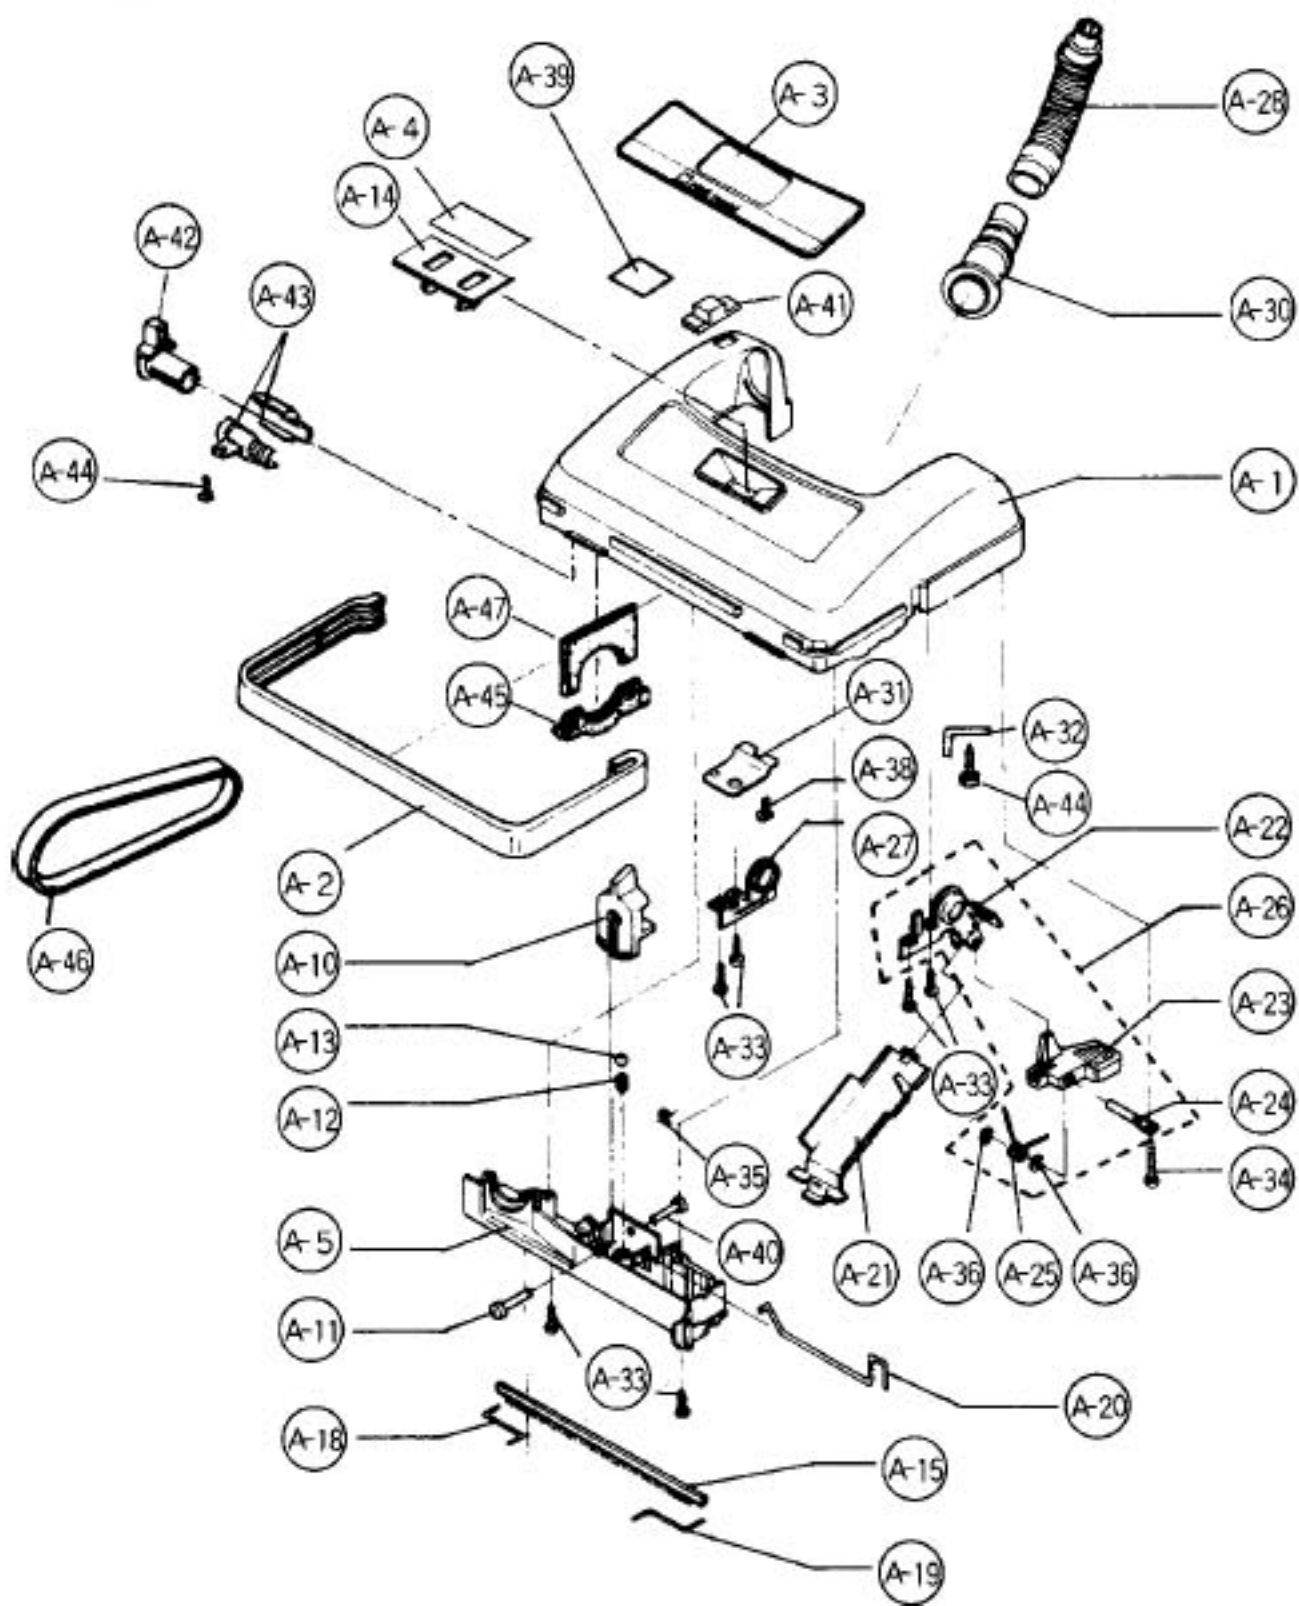

## Body Unit

(MC-658 Only)

(MC-655 Only)

- 1 ..... P-010 ..... Nozzle Housing
- 2 ..... P-0100 ..... Furniture Guard
- 3 ..... N/A ..... Top Mark, 655
- 3 ..... N/A ..... Top Mark, 658

- 16 ..... P-364 ..... Roller, floor nozzle, 658
- 17 ..... P-501 ..... Shaft, roller, floor nozzle, 658
- 18 ..... P-5200 ..... Spring (A), 658
- 19 ..... P-5300 ..... Spring (B), 658

## Agitator Assembly

- B1 ..... N/A ..... Brush Roll, w/ pulley, complete, 658
- B1 ..... P-9230 ..... Brush Roll, w/ pulley, complete, 655
- B2 ..... P-2900 ..... Pulley

- B3 ..... P-4120 ..... Rubber End Cover
- B4 ..... P-9720 ..... End Cap
- B5 ..... P-4200 ..... Washer, pulley
- B6 ..... P-9000 ..... Pulley, 658
- B7 ..... P-8800 ..... Shaft Support