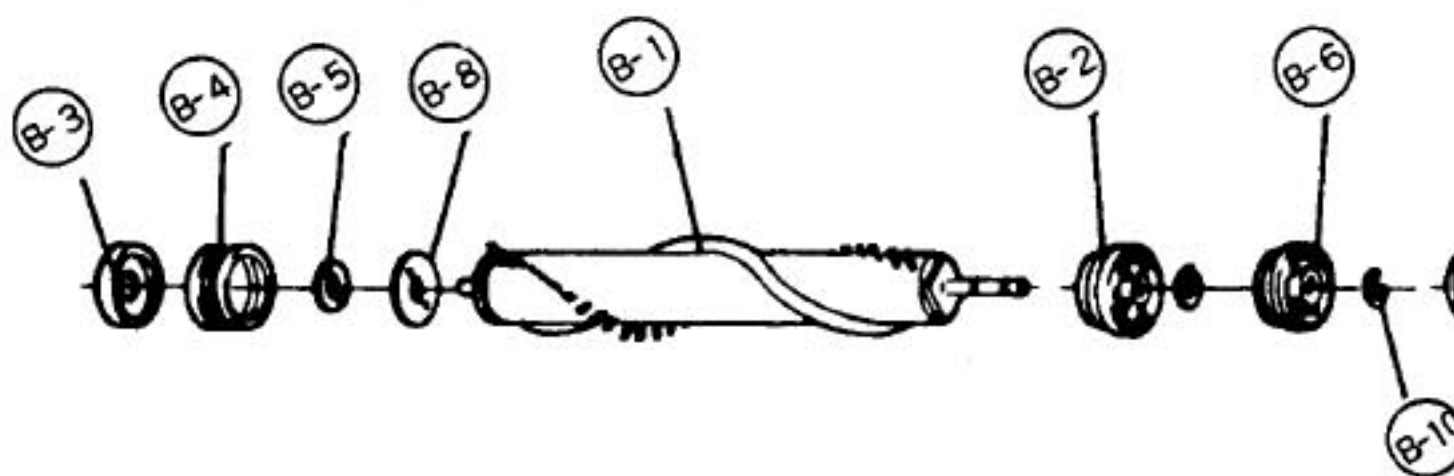

Models: MC-655, MC-658

Agitator Assembly