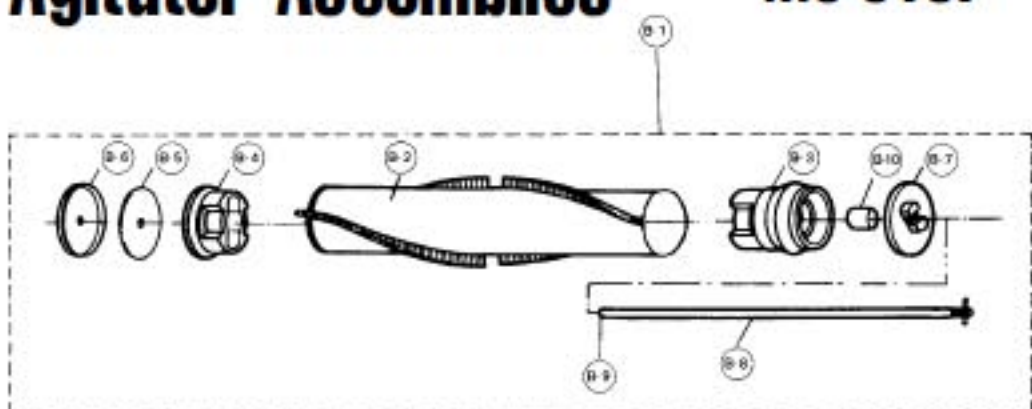

Agitator Assemblies

MC-5107

MC-5117,

- 1 ..... P-9 ..... Agitator Assembly, 5107
- 1 ..... P-510 ..... Agitator Assembly, complete (R)
- 2 ..... P-84 ..... Agitator Body

- 1 ..... P-921 ..... Agitator Assembly
- 1 ..... P-510 ..... Agitator Assembly
- 2 ..... P-85 ..... Brush, 4 pcs