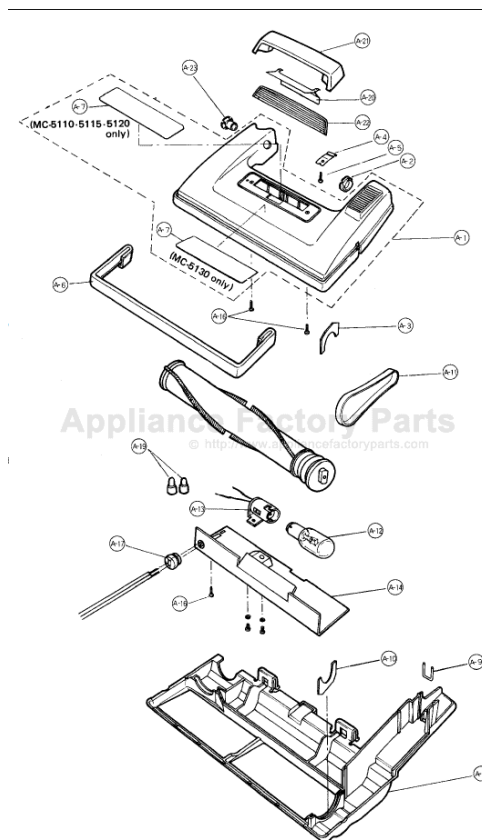

# PANASONIC 5110 Owner's Manual

[Shop genuine replacement parts for PANASONIC 5110](#)

[Find Your PANASONIC Vacuum Cleaner Parts - Select From 605 Models](#)

----- Manual continues below -----

## Nozzle Housing

A1	P-0101	Nozzle Housing, 5110
A1	P-0190	Nozzle Housing, 5115
A1	P-0111	Nozzle Housing, 5120
A1	P-0120	Nozzle Housing, 5130
A1	P-0121	Nozzle Housing, 5111
A1	P-0122	Nozzle Housing, 5116
A1	P-0123	Nozzle Housing, 5121
A1	P-0124	Nozzle Housing, 5131
A2	P-78	Plastic Holder
A3	P-81	Tight Packing
A4	P-58	Pedal Spring
A5	P-416	Screw, 10 pk
A6	P-1012	Furniture Guard, 5110,5120,5130
A6	N/A	Furniture Guard, 5115
A6	P-1005	Furniture Guard, 5111
A6	P-1006	Furniture Guard, 5116
A6	P-1007	Furniture Guard, 5121,5131
A7	P-0200	Top Mark, 5110
A7	P-0291	Top Mark, 5115
A7	P-0211	Top Mark, 5120
A7	N/A	Top Mark, 5130
A7	P-0221	Top Mark, 5111
A7	P-0222	Top Mark, 5116
A7	N/A	Top Mark, 5121
A7	P-0224	Top Mark, 5131
A8	P-9101	Bottom Plate Assy, new style
A9	P-4303	Belt Cover
A10	P-7500	Body Packing
A11	P-2287	Belt, 2 pack
A11	P-200	Belt, sold each (R)
A12	MP-25K	Bulb, 25 watt (R)
A13	N/A	Lamp Holder
A14	P-8520	Bulb Supporter
A16	P-416	Screw, 10 pk
A17	SS-34	Wire Bushing, sold each (R)
A19	SS-71B	Wire Nut, 100 pack (R)
A20	P-842	Reflection Plate
A21	P-8620	Supporter, reflection plate
A21	P-8621	Supporter, reflection plate, 5131
A22	P-2120	Window
A23	P-2500	Shaft, plastic

Early production 5100 series used a one piece bottom plate with molded latches. There has been an improvement on current production featuring replaceable latches. Early bottom plates that break, must be replaced with bottom plate # P-2702.