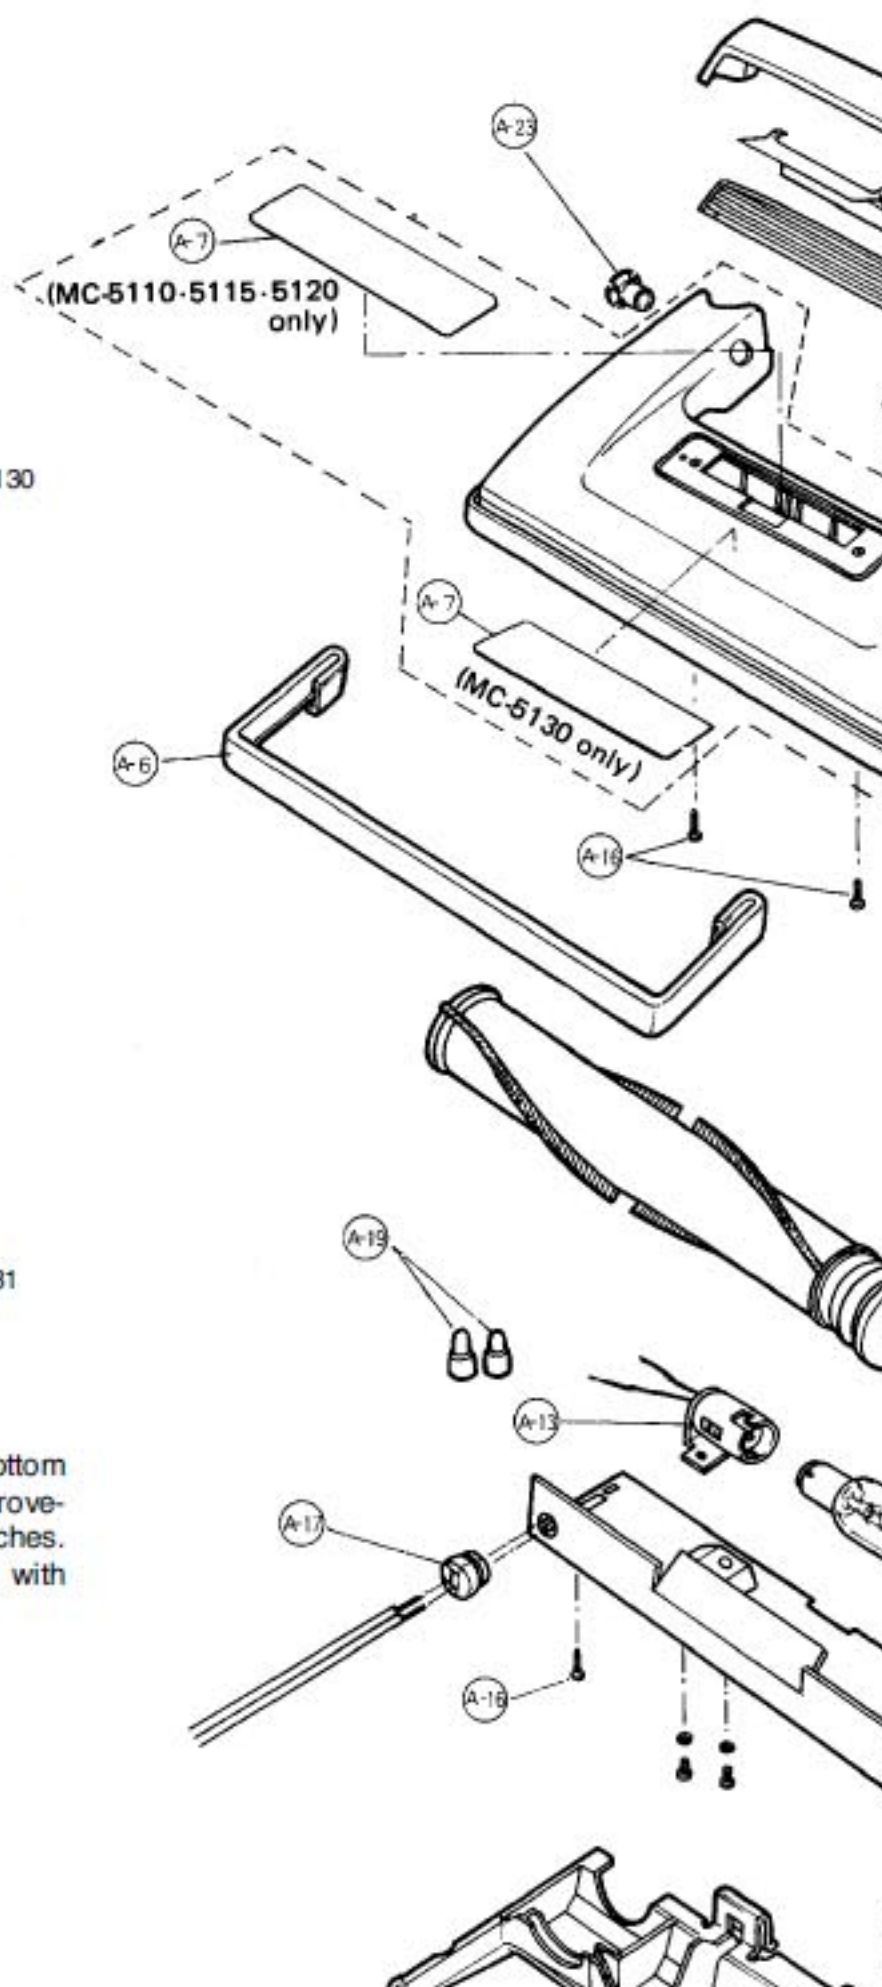

Early production 5100 series used a one piece bottom plate with molded latches. There has been an improvement on current production featuring replaceable latches. Early bottom plates that break, must be replaced with bottom plate # P-2702.