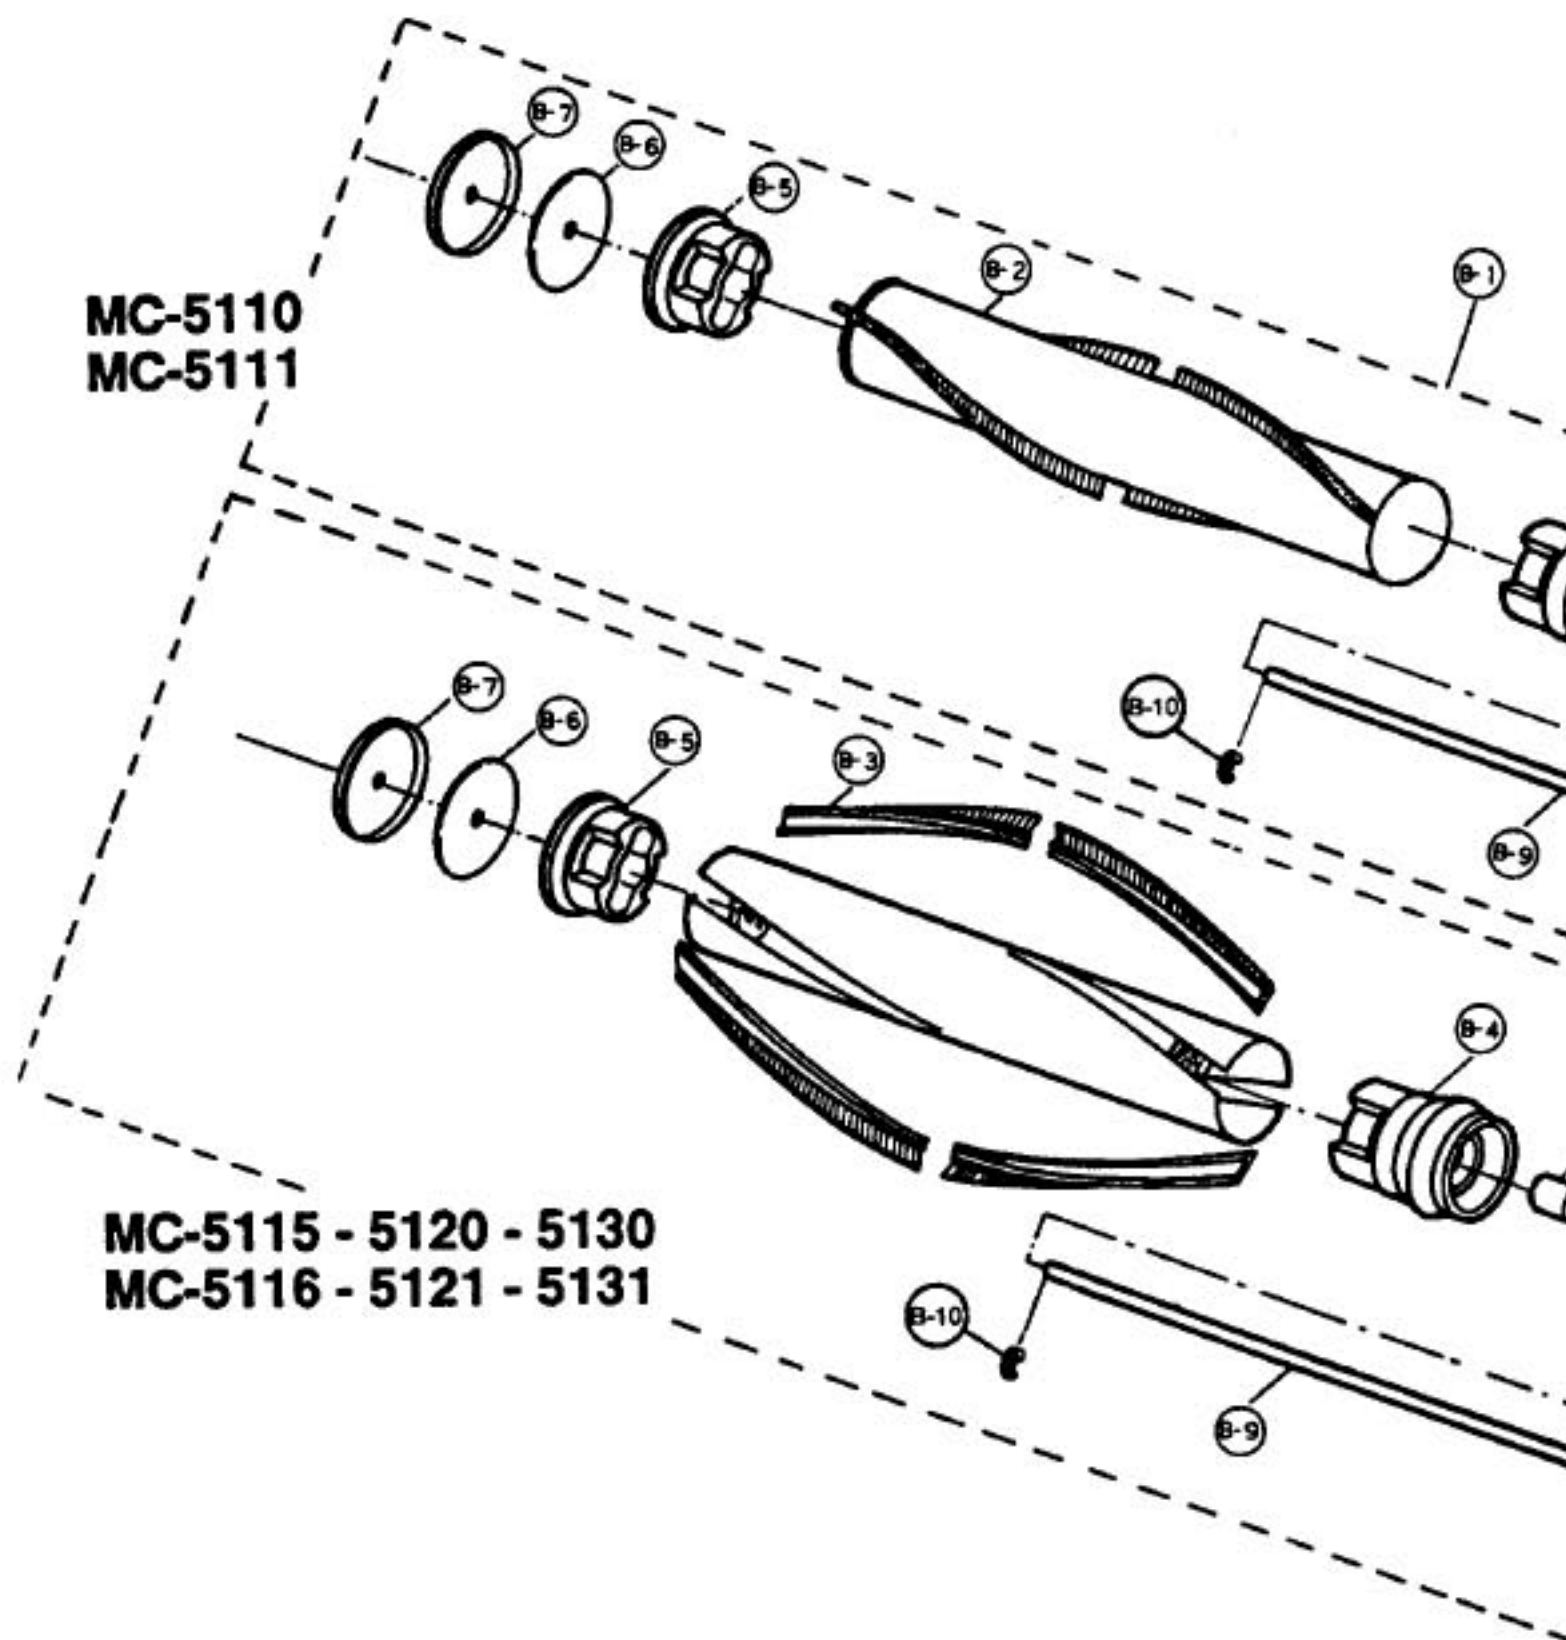

PANASONIC

Models: MC-5110, MC-5111, MC-5115, MC-5116, MC-5120, MC-5121, MC-5130, MC-5131

Agitator Assembly

MC-5110
MC-5111

MC-5115 - 5120 - 5130
MC-5116 - 5121 - 5131