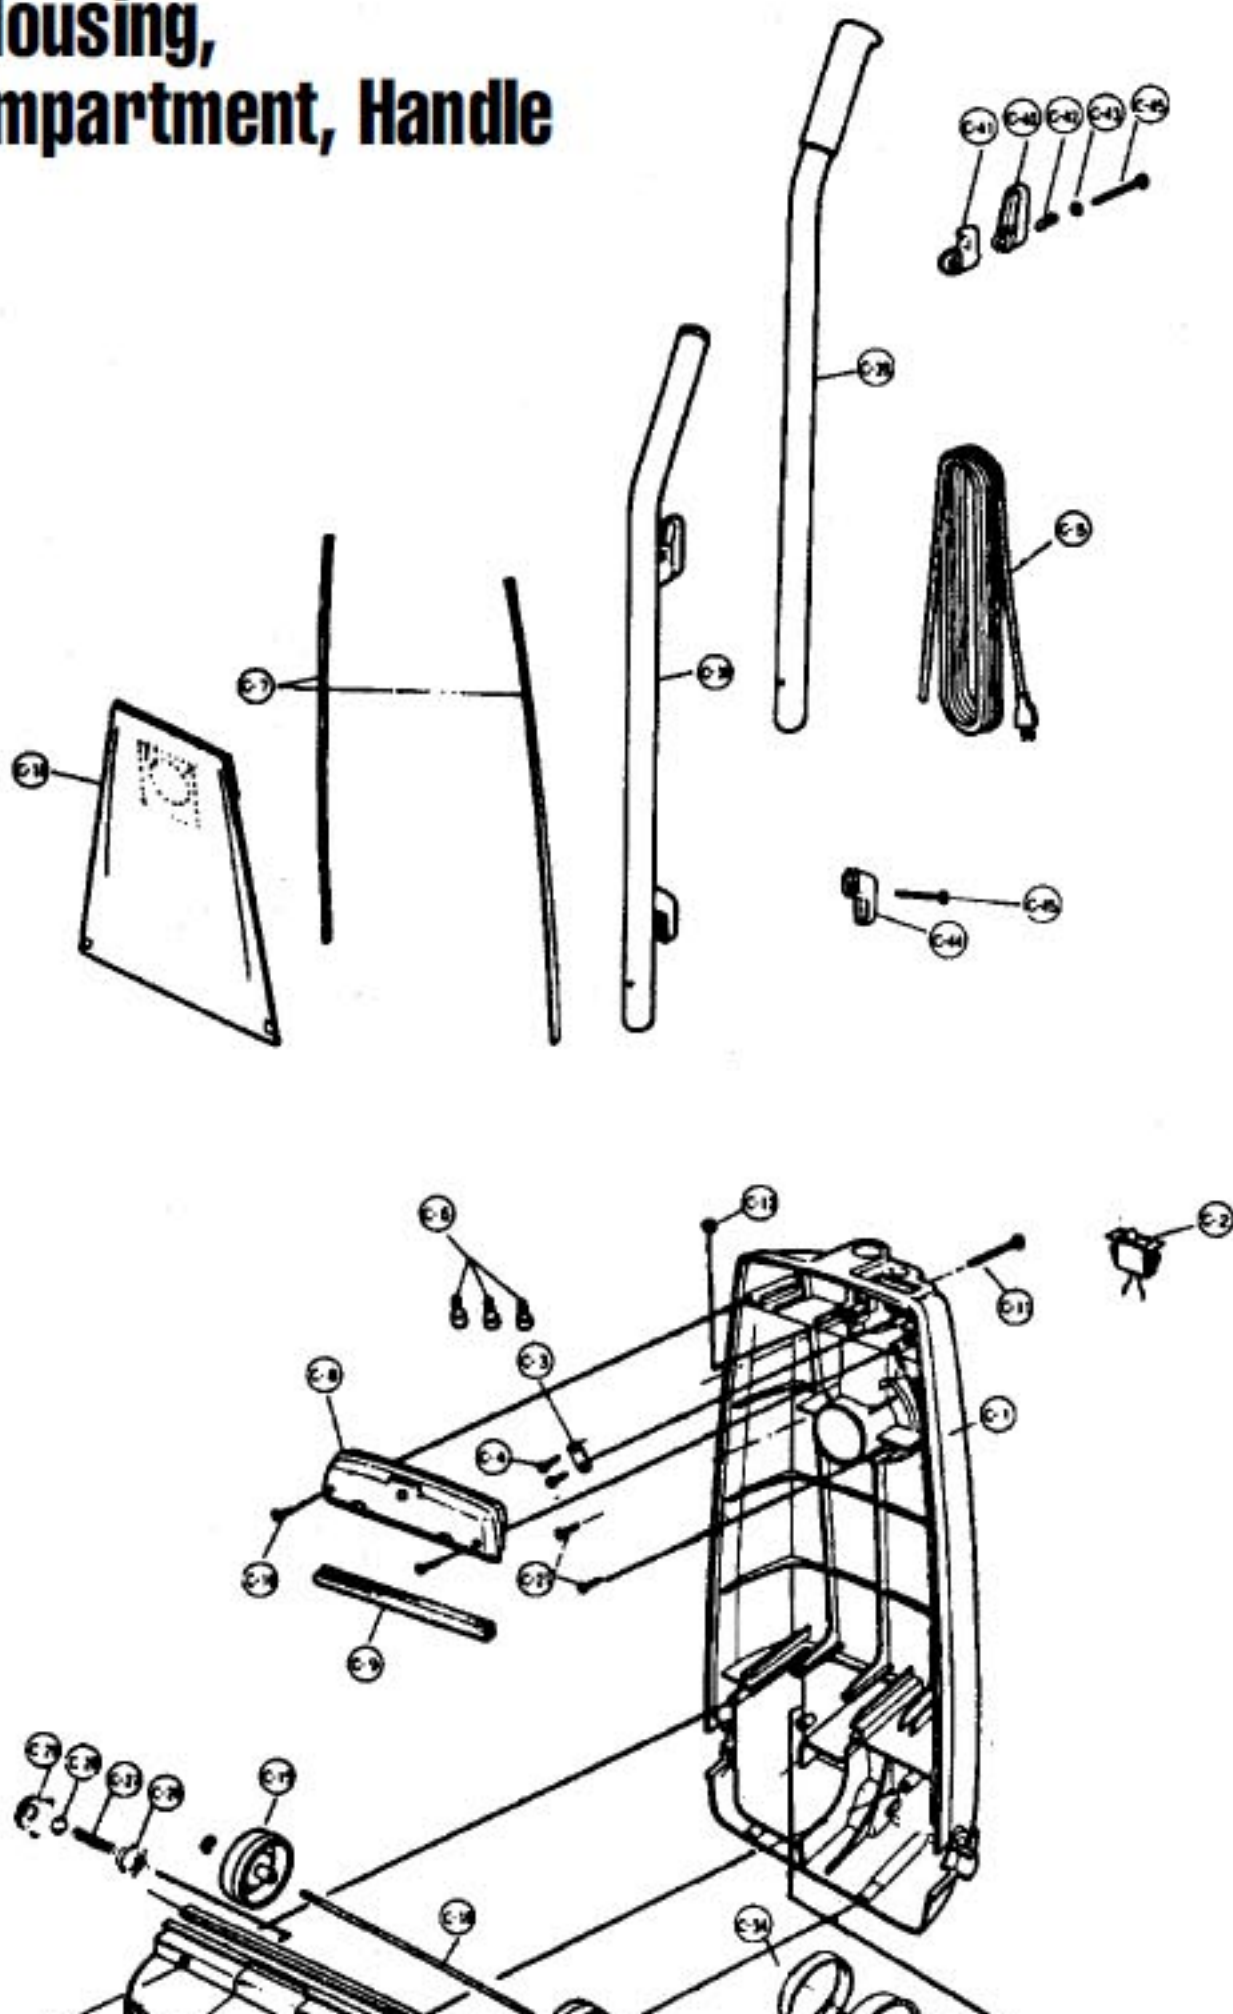

PANASONIC

Models: MC-5110, MC-5111, MC-5115, MC-5116, MC-5120, MC-5121, MC-5122

Motor Housing, Dust Compartment, Handle