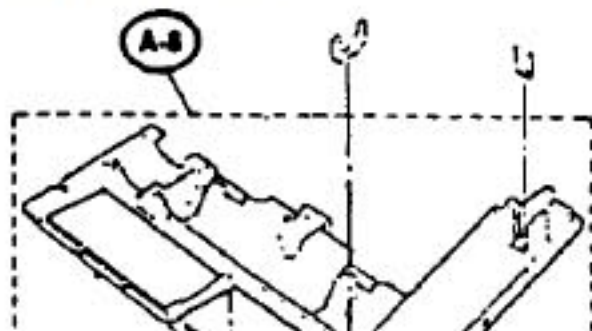

----- Manual continues below -----

PANASONIC

Models: MC-5110, MC-5111, MC-5115, MC-5116, MC-5120, MC-5121, MC-5122, MC-5123, MC-5124, MC-5130, MC-5131

Nozzle Housing

A1	P-0101	Nozzle Housing, 5110
A1	P-0190	Nozzle Housing, 5115
A1	P-0111	Nozzle Housing, 5120
A1	P-0120	Nozzle Housing, 5130
A1	P-0121	Nozzle Housing, 5111
A1	P-0122	Nozzle Housing, 5116
A1	P-0123	Nozzle Housing, 5121
A1	P-0124	Nozzle Housing, 5131
A2	P-78	Plastic Holder
A3	P-81	Tight Packing
A4	P-58	Pedal Spring
A5	P-416	Screw, 10 pk
A6	P-1012	Furniture Guard, 5110,5120,5130
A6	N/A	Furniture Guard, 5115
A6	P-1005	Furniture Guard, 5111
A6	P-1006	Furniture Guard, 5116
A6	P-1007	Furniture Guard, 5121,5131
A7	P-0200	Top Mark, 5110
A7	P-0291	Top Mark, 5115
A7	P-0211	Top Mark, 5120
A7	N/A	Top Mark, 5130
A7	P-0221	Top Mark, 5111
A7	P-0222	Top Mark, 5116
A7	N/A	Top Mark, 5121
A7	P-0224	Top Mark, 5131
A8	P-9101	Bottom Plate Assy, new style
A9	P-4303	Belt Cover
A10	P-7500	Body Packing
A11	P-2287	Belt, 2 pack
A11	P-200	Belt, sold each (R)
A12	MP-25K	Bulb, 25 watt (R)
A13	N/A	Lamp Holder
A14	P-8520	Bulb Supporter
A16	P-416	Screw, 10 pk
A17	SS-34	Wire Bushing, sold each (R)
A19	SS-71B	Wire Nut, 100 pack (R)
A20	P-842	Reflection Plate
A21	P-8620	Supporter, reflection plate
A21	P-8621	Supporter, reflection plate, 5131
A22	P-2120	Window
A23	P-2500	Shaft, plastic

Early production 5100 series used a one piece bottom plate with molded latches. There has been an improvement on current production featuring replaceable latches. Early bottom plates that break, must be replaced with bottom plate # P-2702.