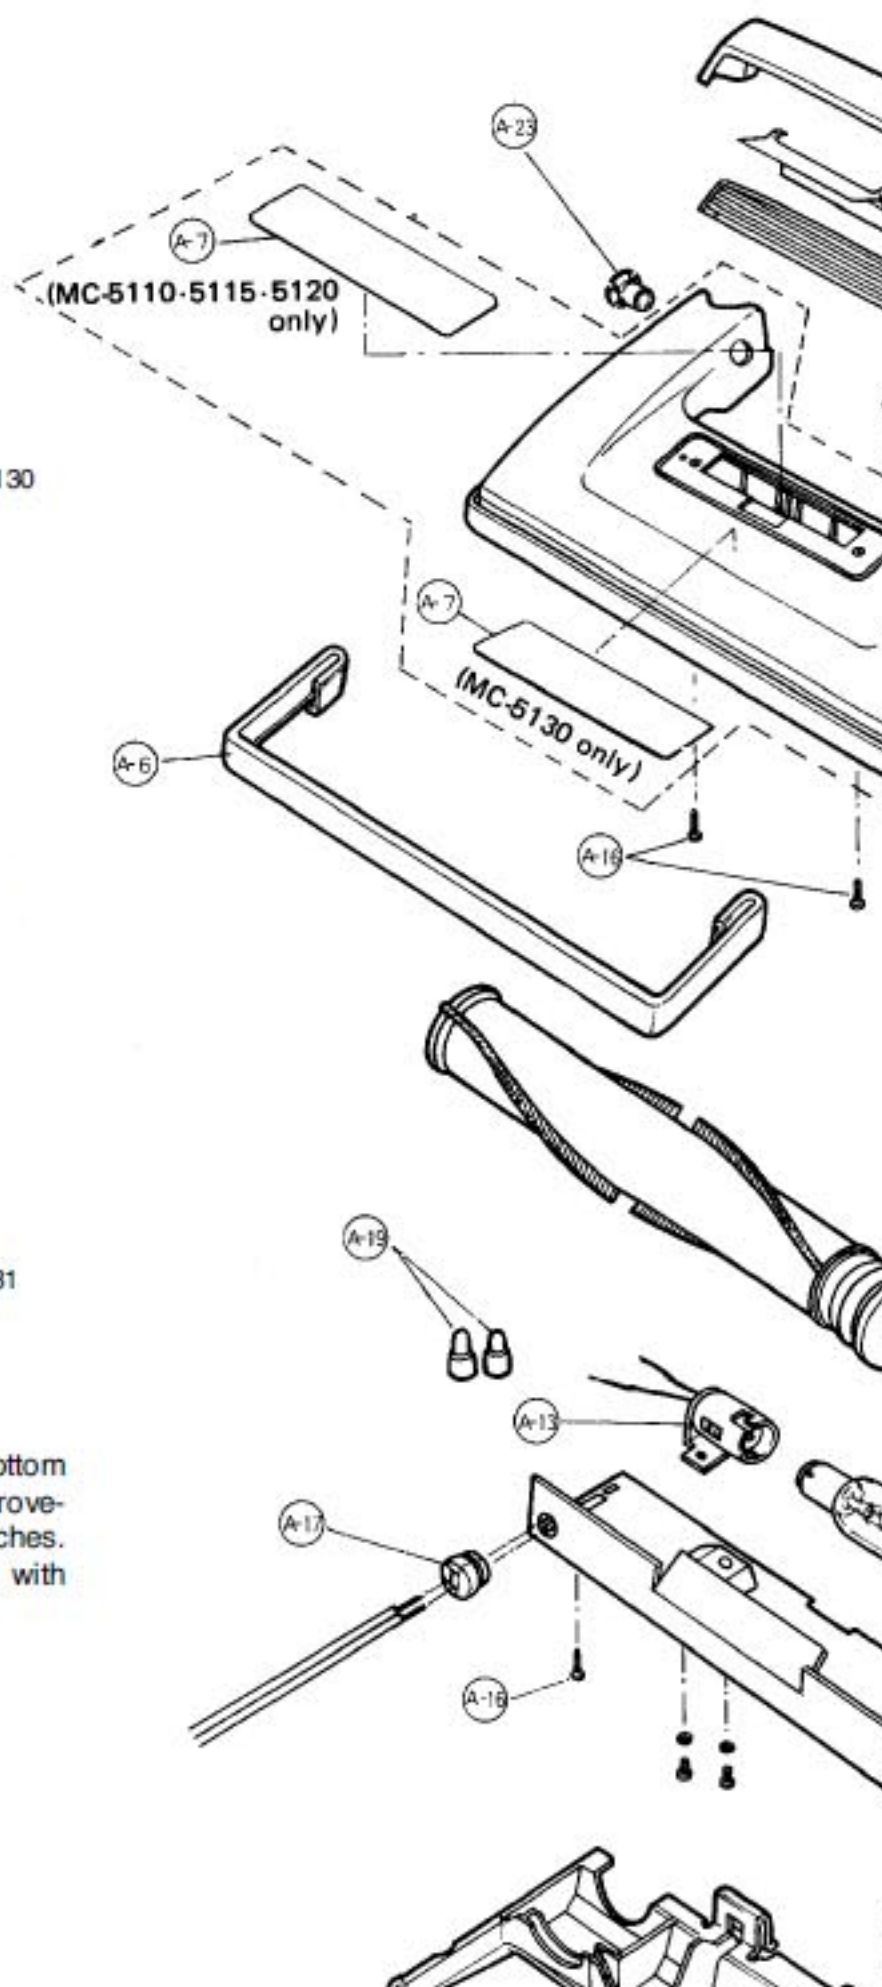

----- Manual continues below -----

PANASONIC

Models: MC-5110, MC-5111, MC-5115, MC-5116, MC-5120, MC-5121, MC-5122, MC-5123, MC-5124, MC-5130, MC-5131

Nozzle Housing

A1	P-0101	Nozzle Housing, 5110
A1	P-0190	Nozzle Housing, 5115
A1	P-0111	Nozzle Housing, 5120
A1	P-0120	Nozzle Housing, 5130
A1	P-0121	Nozzle Housing, 5111
A1	P-0122	Nozzle Housing, 5116
A1	P-0123	Nozzle Housing, 5121
A1	P-0124	Nozzle Housing, 5131
A2	P-78	Plastic Holder
A3	P-81	Tight Packing
A4	P-58	Pedal Spring
A5	P-416	Screw, 10 pk
A6	P-1012	Furniture Guard, 5110,5120,5130
A6	N/A	Furniture Guard, 5115
A6	P-1005	Furniture Guard, 5111
A6	P-1006	Furniture Guard, 5116
A6	P-1007	Furniture Guard, 5121,5131
A7	P-0200	Top Mark, 5110
A7	P-0291	Top Mark, 5115
A7	P-0211	Top Mark, 5120
A7	N/A	Top Mark, 5130
A7	P-0221	Top Mark, 5111
A7	P-0222	Top Mark, 5116
A7	N/A	Top Mark, 5121
A7	P-0224	Top Mark, 5131
A8	P-9101	Bottom Plate Assy, new style
A9	P-4303	Belt Cover
A10	P-7500	Body Packing
A11	P-2287	Belt, 2 pack
A11	P-200	Belt, sold each (R)
A12	MP-25K	Bulb, 25 watt (R)
A13	N/A	Lamp Holder
A14	P-8520	Bulb Supporter
A16	P-416	Screw, 10 pk
A17	SS-34	Wire Bushing, sold each (R)
A19	SS-71B	Wire Nut, 100 pack (R)
A20	P-842	Reflection Plate
A21	P-8620	Supporter, reflection plate
A21	P-8621	Supporter, reflection plate, 5131
A22	P-2120	Window
A23	P-2500	Shaft, plastic

Early production 5100 series used a one piece bottom plate with molded latches. There has been an improvement on current production featuring replaceable latches. Early bottom plates that break, must be replaced with bottom plate # P-2702.