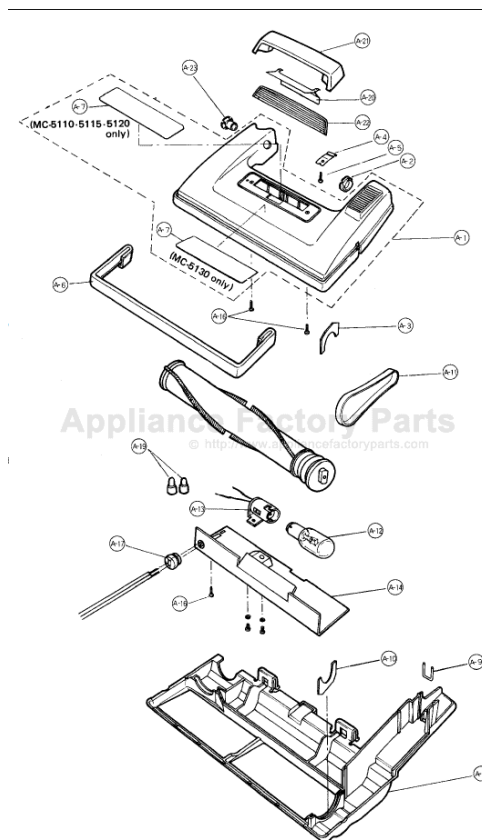

This Owner's Manual is provided and hosted by [Appliance Factory Parts](#).

PANASONIC 5111 Owner's Manual

[Shop genuine replacement parts for PANASONIC 5111](#)

[Find Your PANASONIC Vacuum Cleaner Parts - Select From 605 Models](#)

----- Manual continues below -----

PANASONIC

Models: MC-5110, MC-5111, MC-5115, MC-5116, MC-5120, MC-5121, MC-5122, MC-5123, MC-5124, MC-5130, MC-5131

Nozzle Housing

A1	P-0101	Nozzle Housing, 5110
A1	P-0190	Nozzle Housing, 5115
A1	P-0111	Nozzle Housing, 5120
A1	P-0120	Nozzle Housing, 5130
A1	P-0121	Nozzle Housing, 5111
A1	P-0122	Nozzle Housing, 5116
A1	P-0123	Nozzle Housing, 5121
A1	P-0124	Nozzle Housing, 5131
A2	P-78	Plastic Holder
A3	P-81	Tight Packing
A4	P-58	Pedal Spring
A5	P-416	Screw, 10 pk
A6	P-1012	Furniture Guard, 5110,5120,5130
A6	N/A	Furniture Guard, 5115
A6	P-1005	Furniture Guard, 5111
A6	P-1006	Furniture Guard, 5116
A6	P-1007	Furniture Guard, 5121,5131
A7	P-0200	Top Mark, 5110
A7	P-0291	Top Mark, 5115
A7	P-0211	Top Mark, 5120
A7	N/A	Top Mark, 5130
A7	P-0221	Top Mark, 5111
A7	P-0222	Top Mark, 5116
A7	N/A	Top Mark, 5121
A7	P-0224	Top Mark, 5131
A8	P-9101	Bottom Plate Assy, new style
A9	P-4303	Belt Cover
A10	P-7500	Body Packing
A11	P-2287	Belt, 2 pack
A11	P-200	Belt, sold each (R)
A12	MP-25K	Bulb, 25 watt (R)
A13	N/A	Lamp Holder
A14	P-8520	Bulb Supporter
A16	P-416	Screw, 10 pk
A17	SS-34	Wire Bushing, sold each (R)
A19	SS-71B	Wire Nut, 100 pack (R)
A20	P-842	Reflection Plate
A21	P-8620	Supporter, reflection plate
A21	P-8621	Supporter, reflection plate, 5131
A22	P-2120	Window
A23	P-2500	Shaft, plastic

Early production 5100 series used a one piece bottom plate with molded latches. There has been an improvement on current production featuring replaceable latches. Early bottom plates that break, must be replaced with bottom plate # P-2702.