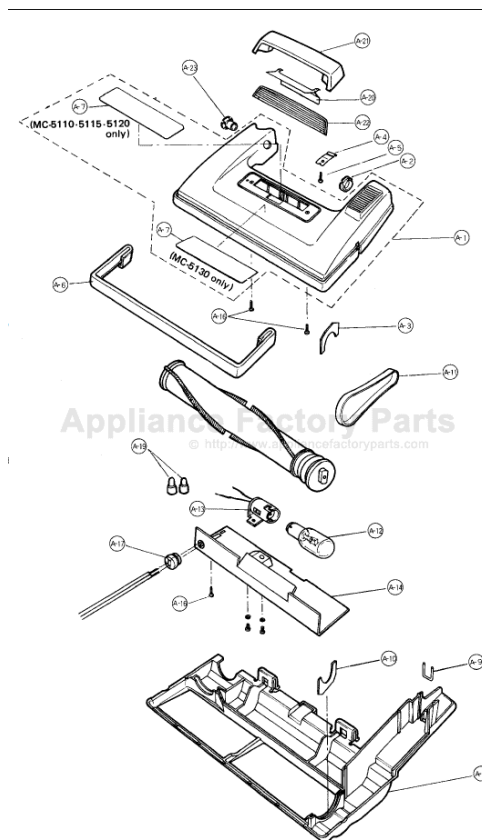

[Find Your PANASONIC Vacuum Cleaner Parts - Select From 605 Models](#)

----- Manual continues below -----