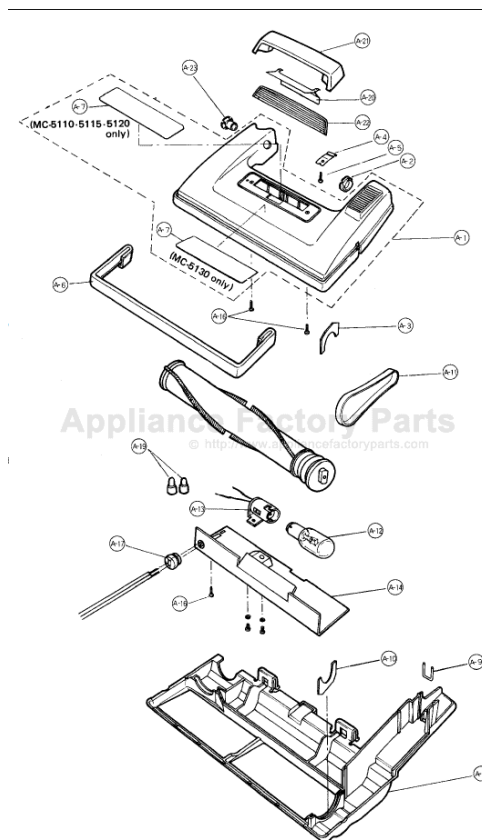

This Owner's Manual is provided and hosted by [Appliance Factory Parts](#).

PANASONIC 5116 Owner's Manual

[Shop genuine replacement parts for PANASONIC 5116](#)

[Find Your PANASONIC Vacuum Cleaner Parts - Select From 605 Models](#)

----- Manual continues below -----

PANASONIC

Models: MC-5110, MC-5111, MC-5115, MC-5116, MC-5120, MC-5121, MC-5122, MC-5123, MC-5124, MC-5130, MC-5131

Nozzle Housing

A1	P-0101	Nozzle Housing, 5110
A1	P-0190	Nozzle Housing, 5115
A1	P-0111	Nozzle Housing, 5120
A1	P-0120	Nozzle Housing, 5130
A1	P-0121	Nozzle Housing, 5111
A1	P-0122	Nozzle Housing, 5116
A1	P-0123	Nozzle Housing, 5121
A1	P-0124	Nozzle Housing, 5131
A2	P-78	Plastic Holder
A3	P-81	Tight Packing
A4	P-58	Pedal Spring
A5	P-416	Screw, 10 pk
A6	P-1012	Furniture Guard, 5110,5120,5130
A6	N/A	Furniture Guard, 5115
A6	P-1005	Furniture Guard, 5111
A6	P-1006	Furniture Guard, 5116
A6	P-1007	Furniture Guard, 5121,5131
A7	P-0200	Top Mark, 5110
A7	P-0291	Top Mark, 5115
A7	P-0211	Top Mark, 5120
A7	N/A	Top Mark, 5130
A7	P-0221	Top Mark, 5111
A7	P-0222	Top Mark, 5116
A7	N/A	Top Mark, 5121
A7	P-0224	Top Mark, 5131
A8	P-9101	Bottom Plate Assy, new style
A9	P-4303	Belt Cover
A10	P-7500	Body Packing
A11	P-2287	Belt, 2 pack
A11	P-200	Belt, sold each (R)
A12	MP-25K	Bulb, 25 watt (R)
A13	N/A	Lamp Holder
A14	P-8520	Bulb Supporter
A16	P-416	Screw, 10 pk
A17	SS-34	Wire Bushing, sold each (R)
A19	SS-71B	Wire Nut, 100 pack (R)
A20	P-842	Reflection Plate
A21	P-8620	Supporter, reflection plate
A21	P-8621	Supporter, reflection plate, 5131
A22	P-2120	Window
A23	P-2500	Shaft, plastic

Early production 5100 series used a one piece bottom plate with molded latches. There has been an improvement on current production featuring replaceable latches. Early bottom plates that break, must be replaced with bottom plate # P-2702.