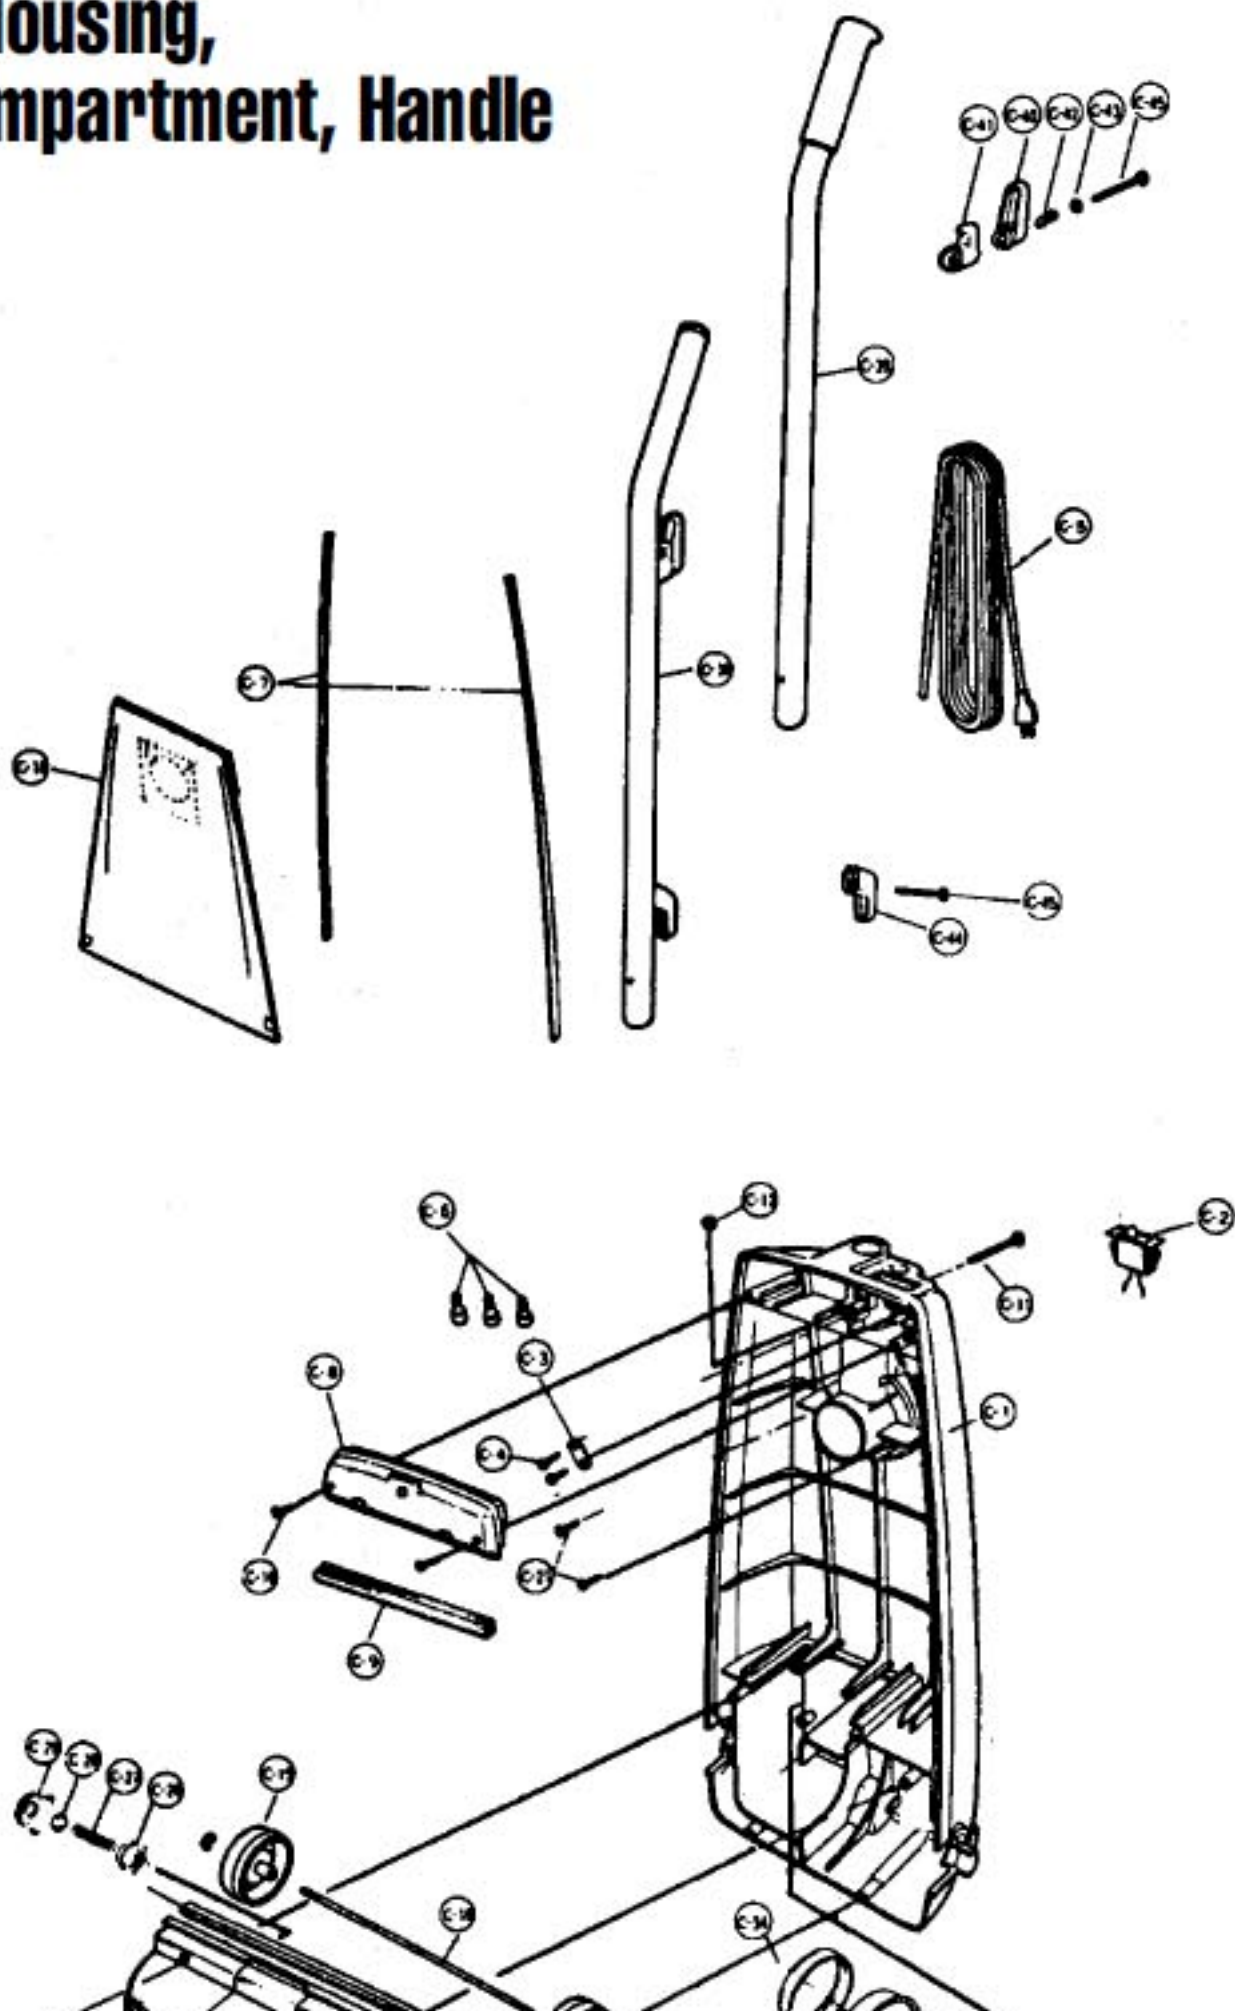

PANASONIC

Models: MC-5110, MC-5111, MC-5115, MC-5116, MC-5120, MC-5121, MC-5122

Motor Housing, Dust Compartment, Handle